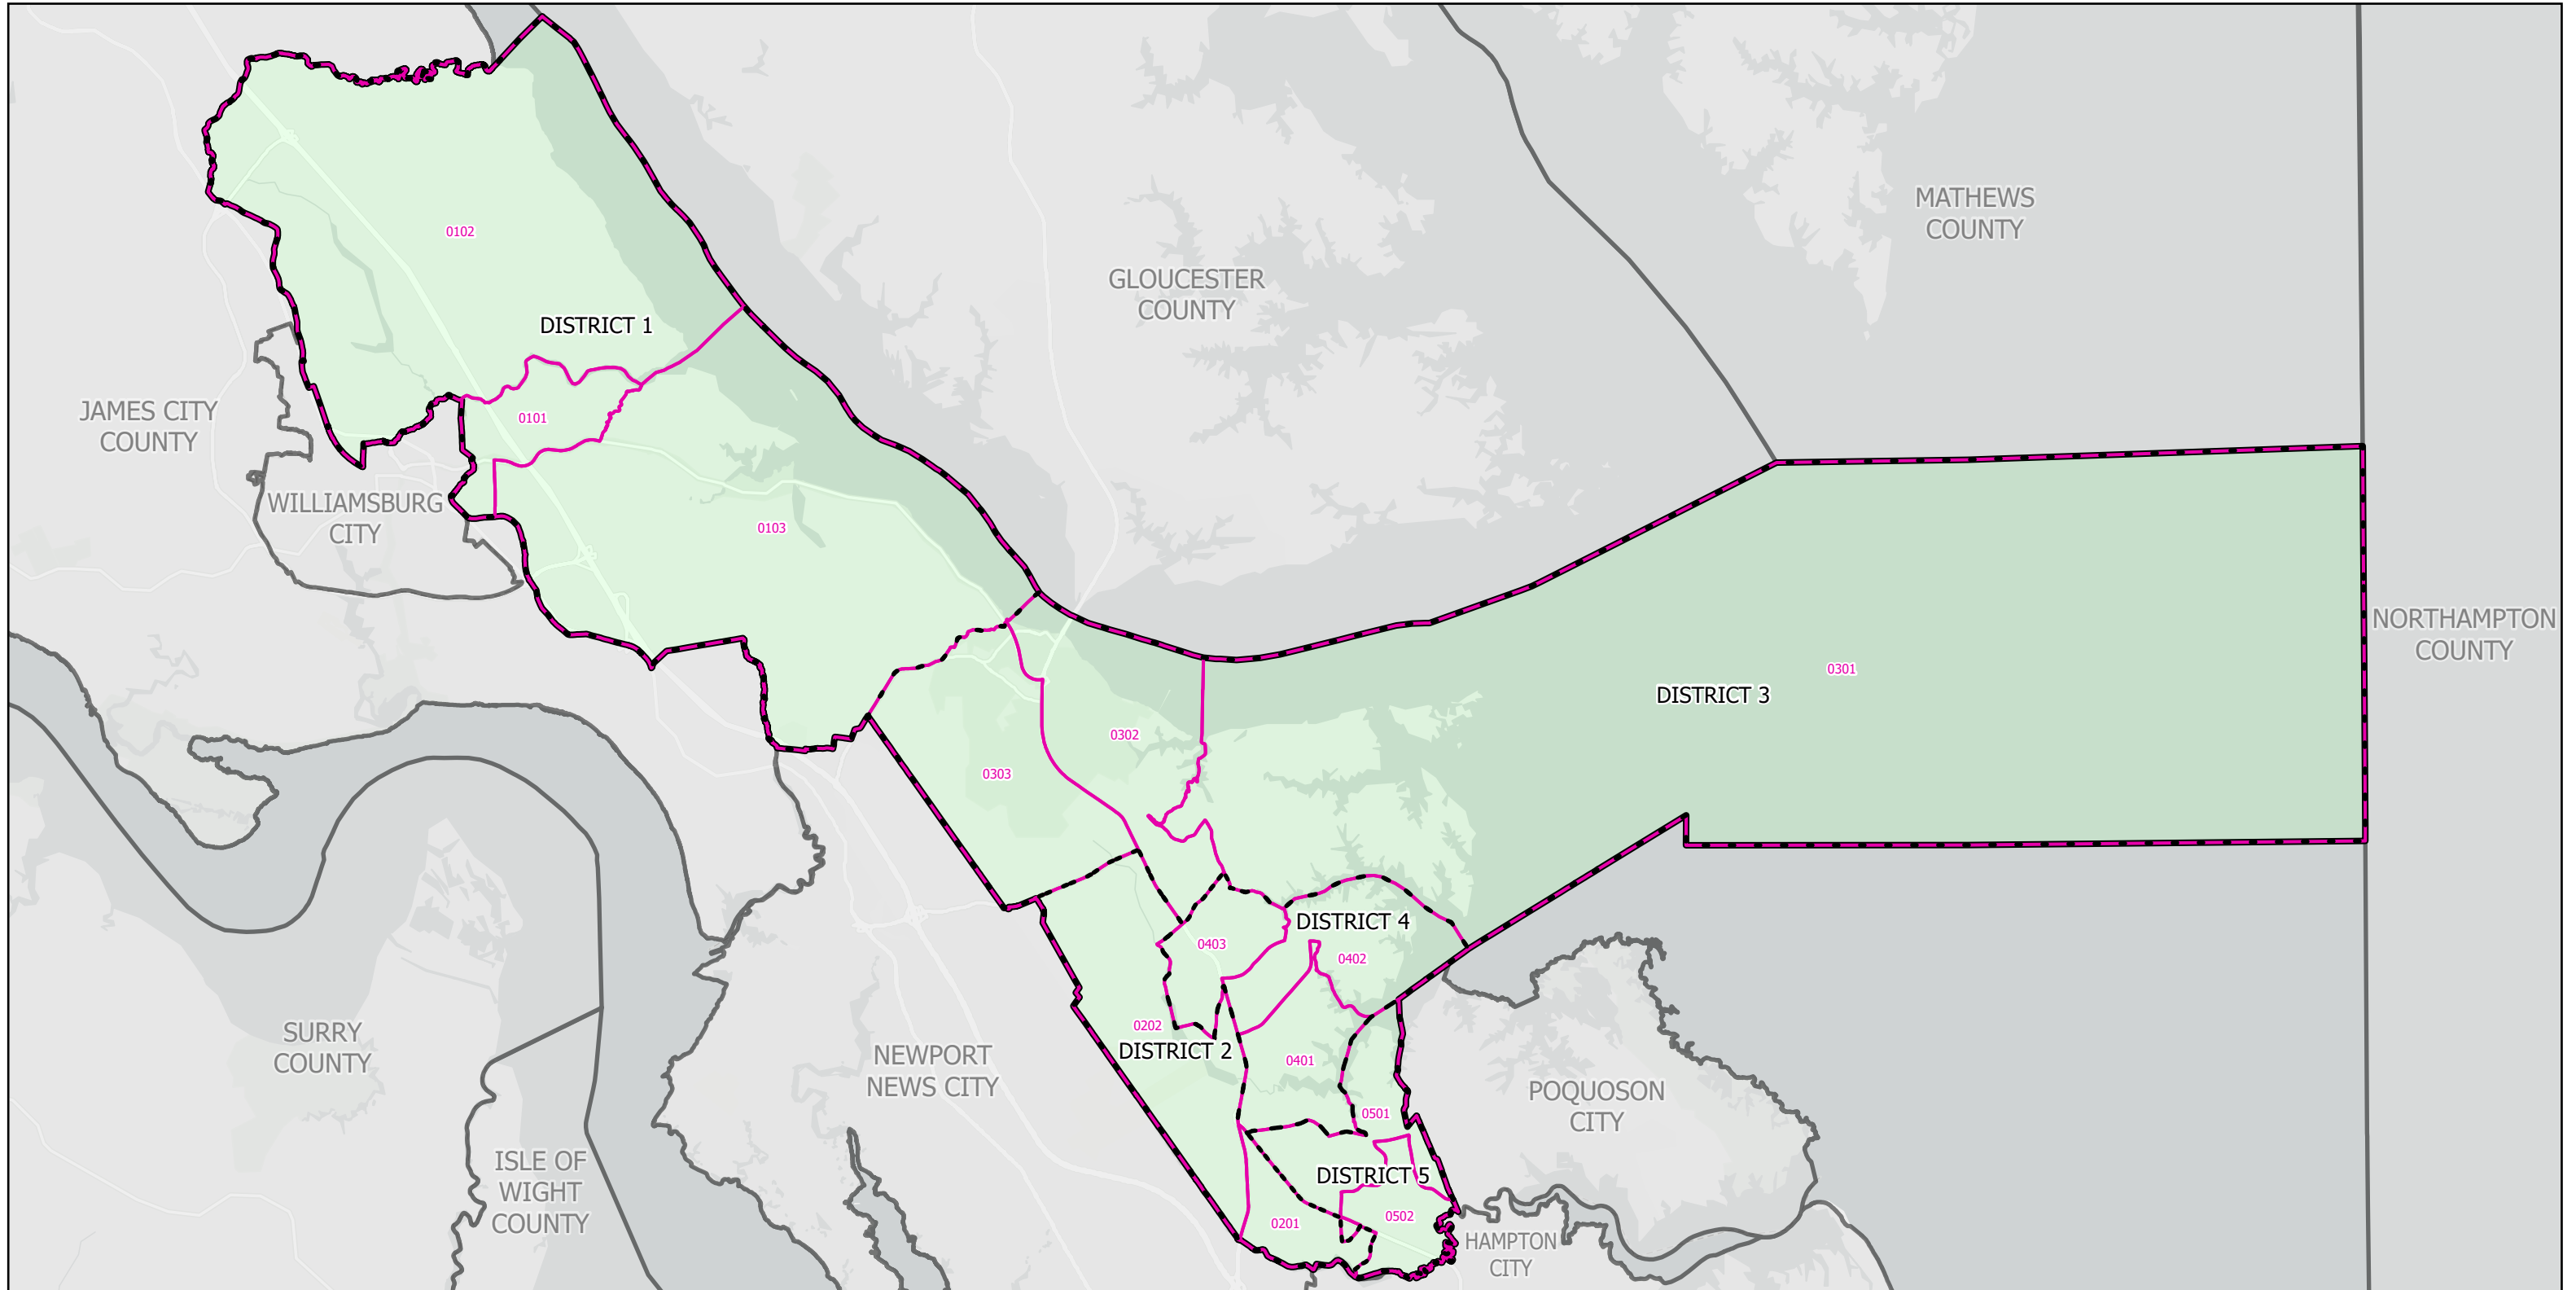

Election Districts and Precincts

York County

- Locality
- Election District
- Precinct

Created by VA Elect GIS Dept 3/30/2026
Base layer Sources: Esri, TomTom, Garmin, FAO, NOAA, USGS, © OpenStreetMap contributors, and the GIS User Community