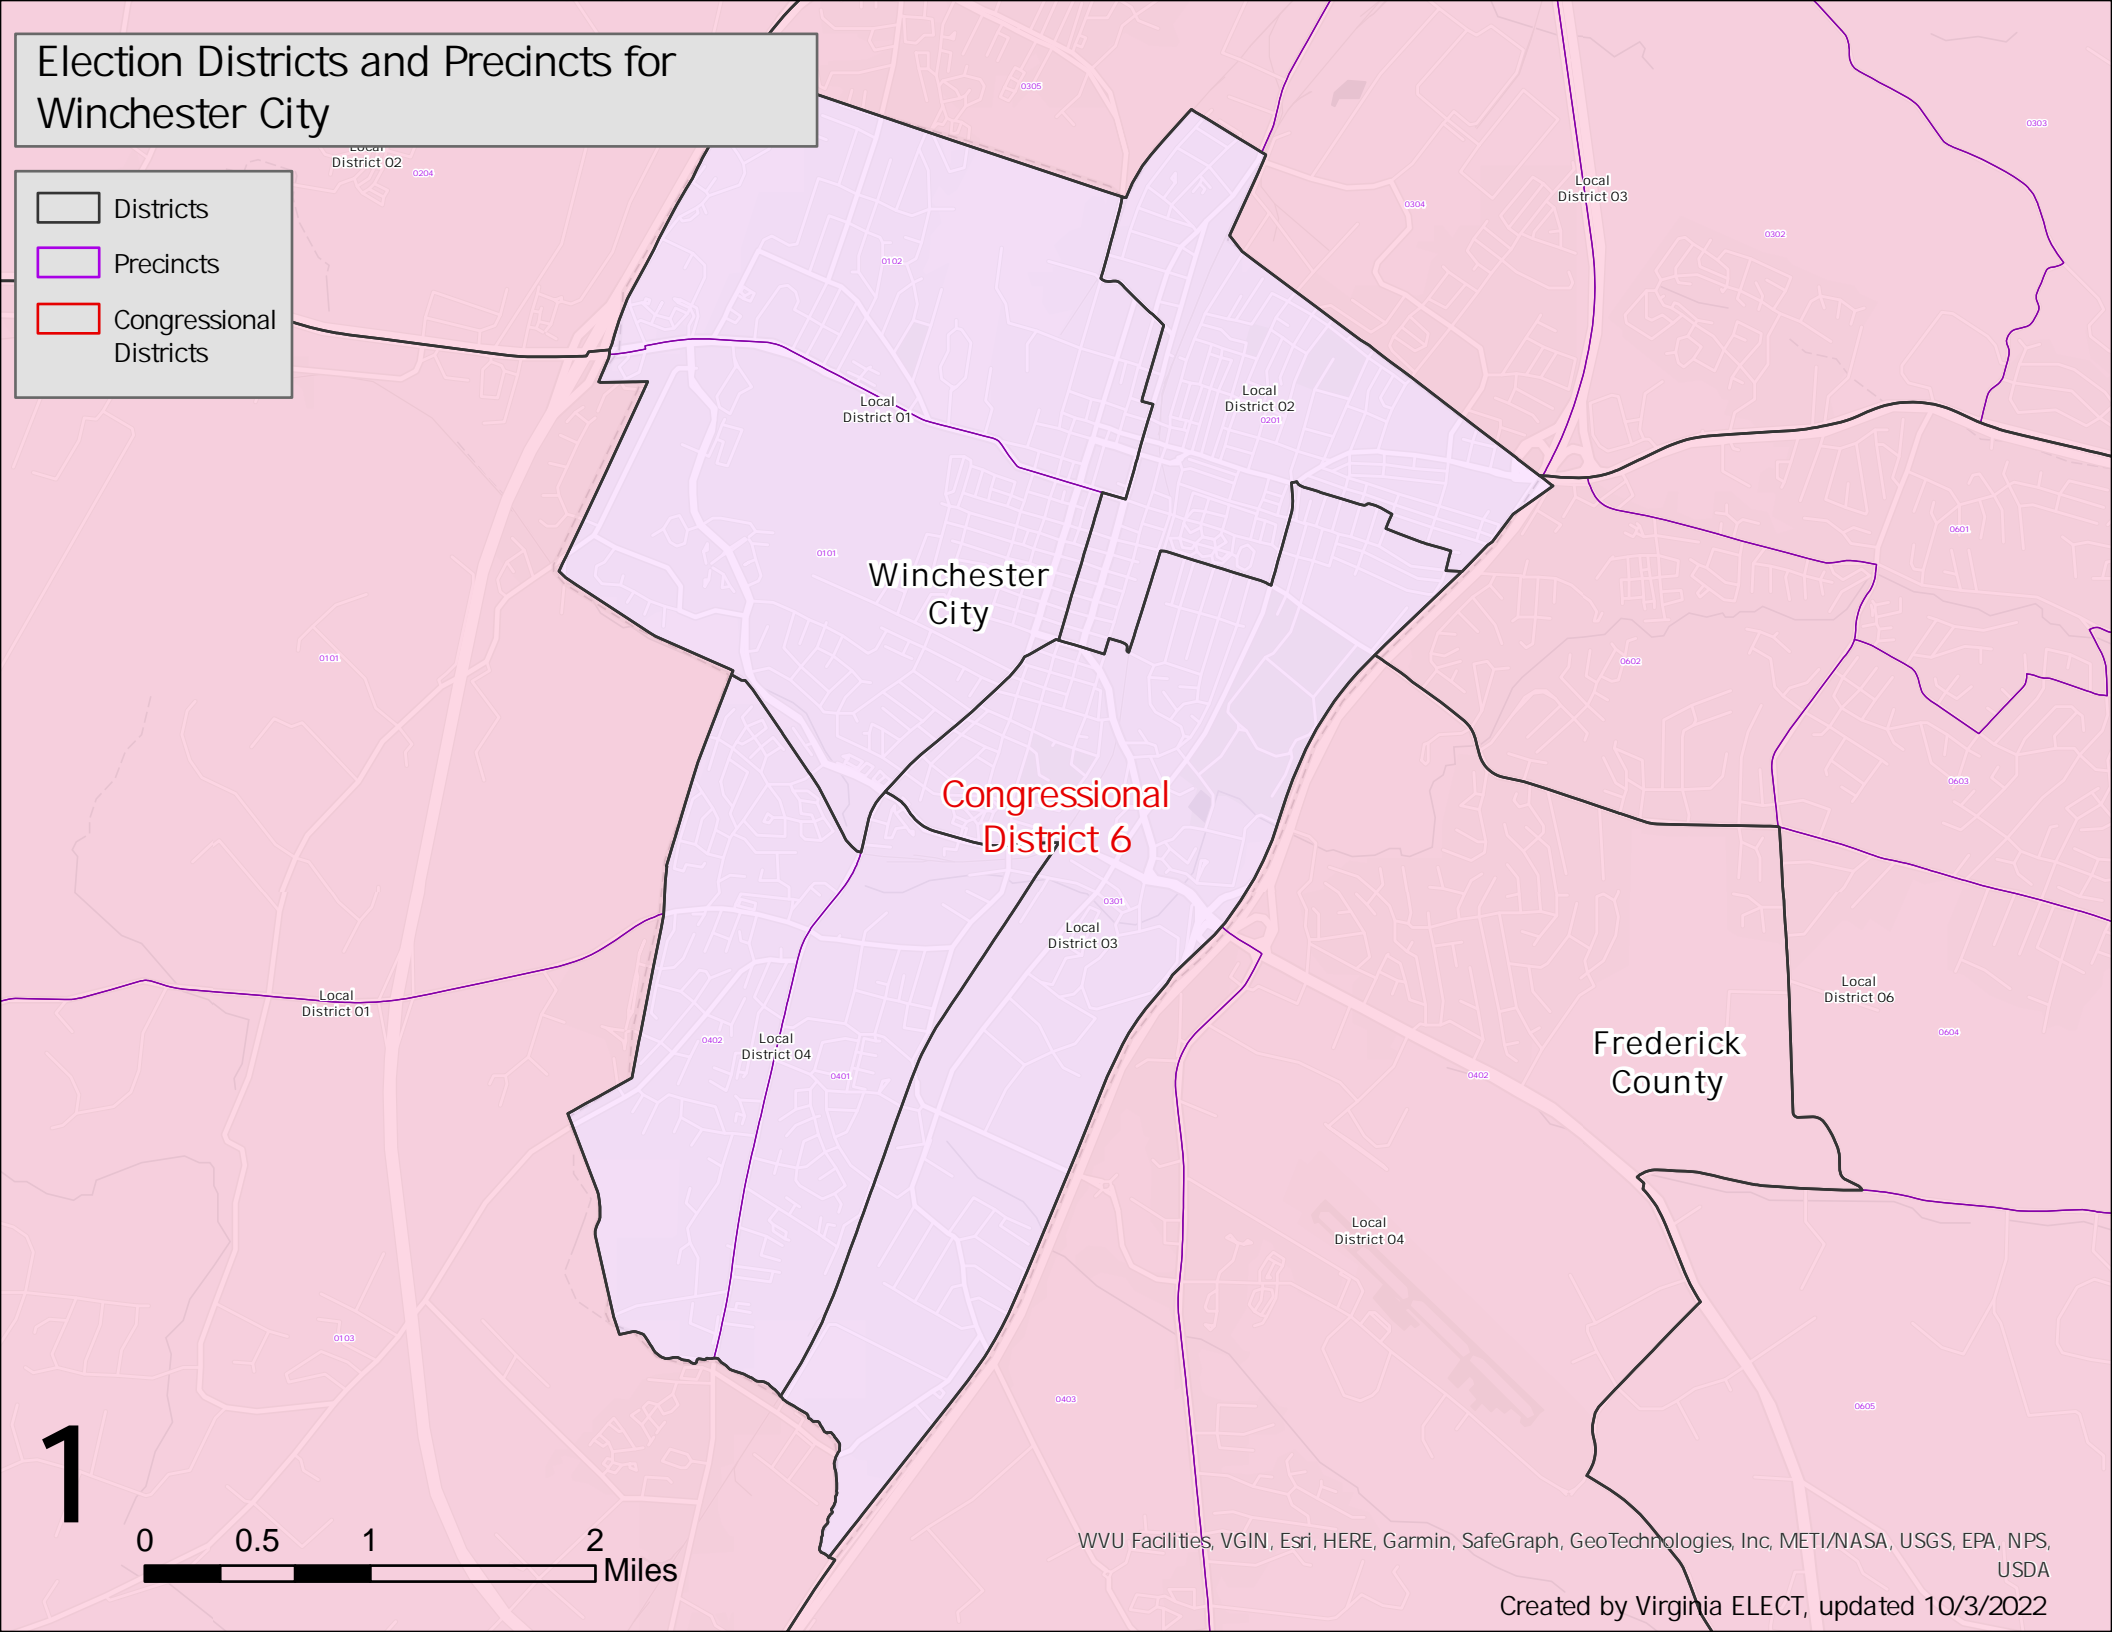

Election Districts and Precincts for Winchester City

- Districts
- Precincts
- Congressional Districts

Winchester City

Congressional District 6

Frederick County

1

0 0.5 1 2 Miles

WVU Facilities, VGIN, Esri, HERE, Garmin, SafeGraph, GeoTechnologies, Inc, METI/NASA, USGS, EPA, NPS, USDA

Created by Virginia ELECT, updated 10/3/2022