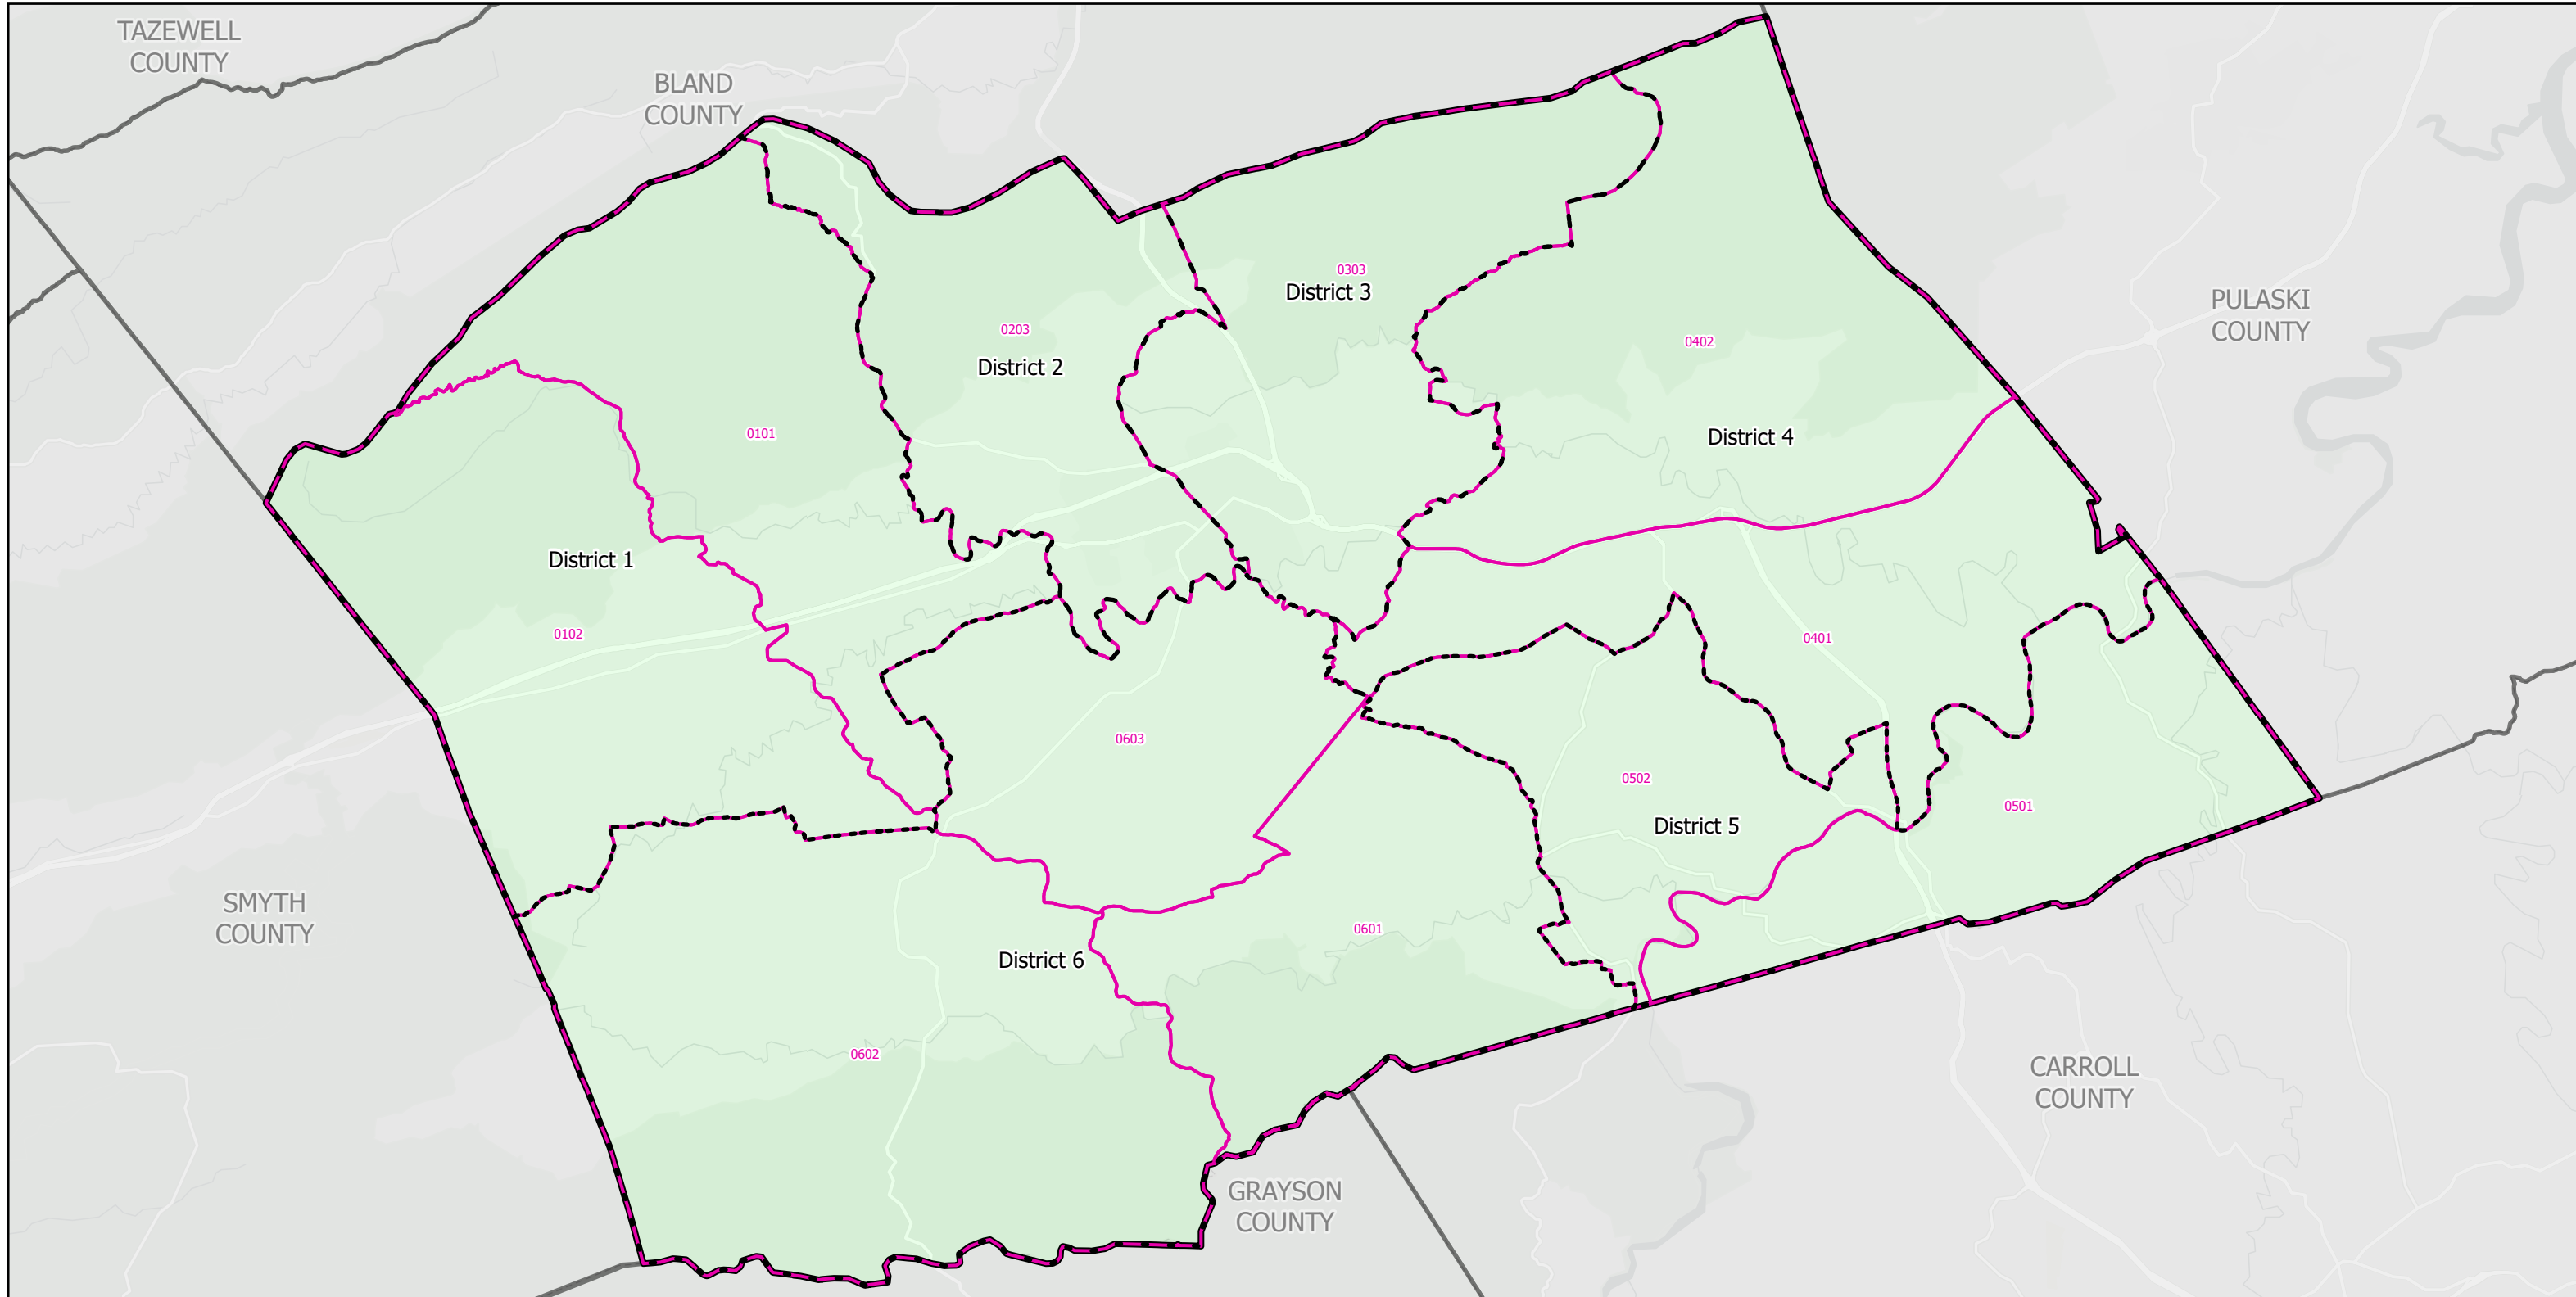

Election Districts and Precincts

Wythe County

Created by VA Elect GIS Dept 3/30/2026
Base layer Sources: Esri, TomTom, Garmin, FAO, NOAA, USGS, © OpenStreetMap contributors, and the GIS User Community