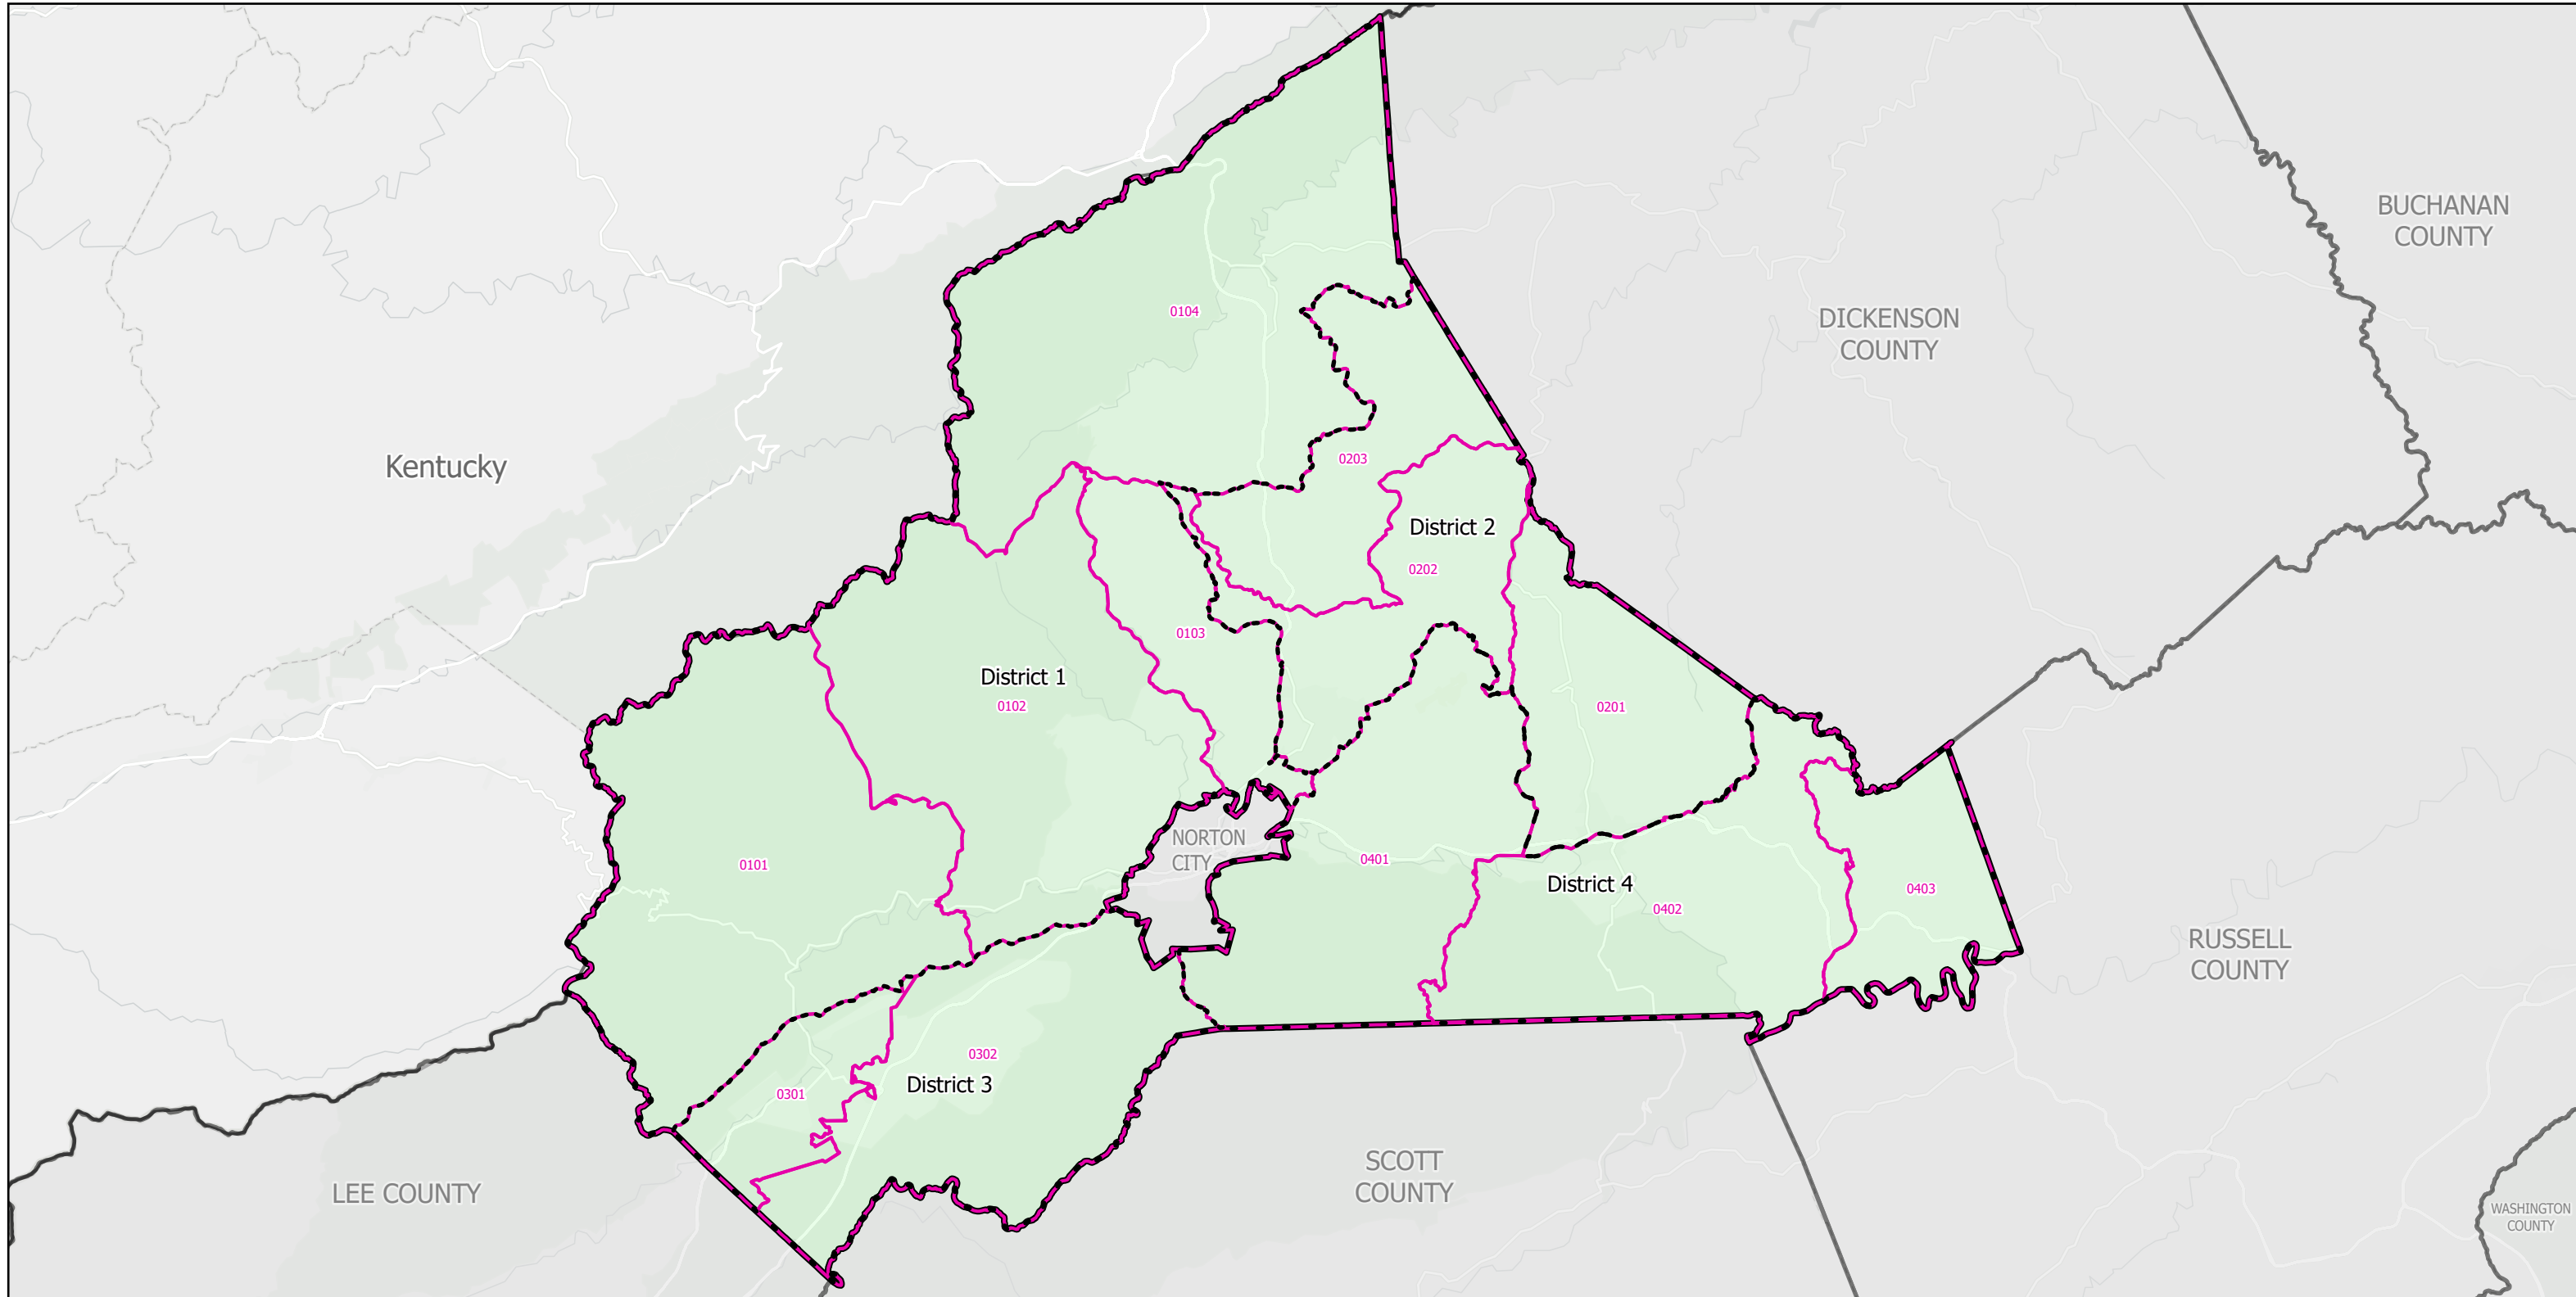

Election Districts and Precincts

Wise County

Legend:

- Locality
- Election District
- Precinct

N

0 2 4 8 Miles

Created by VA Elect GIS Dept 3/30/2026
Base layer Sources: Esri, TomTom, Garmin, FAO, NOAA, USGS, © OpenStreetMap contributors, and the GIS User Community