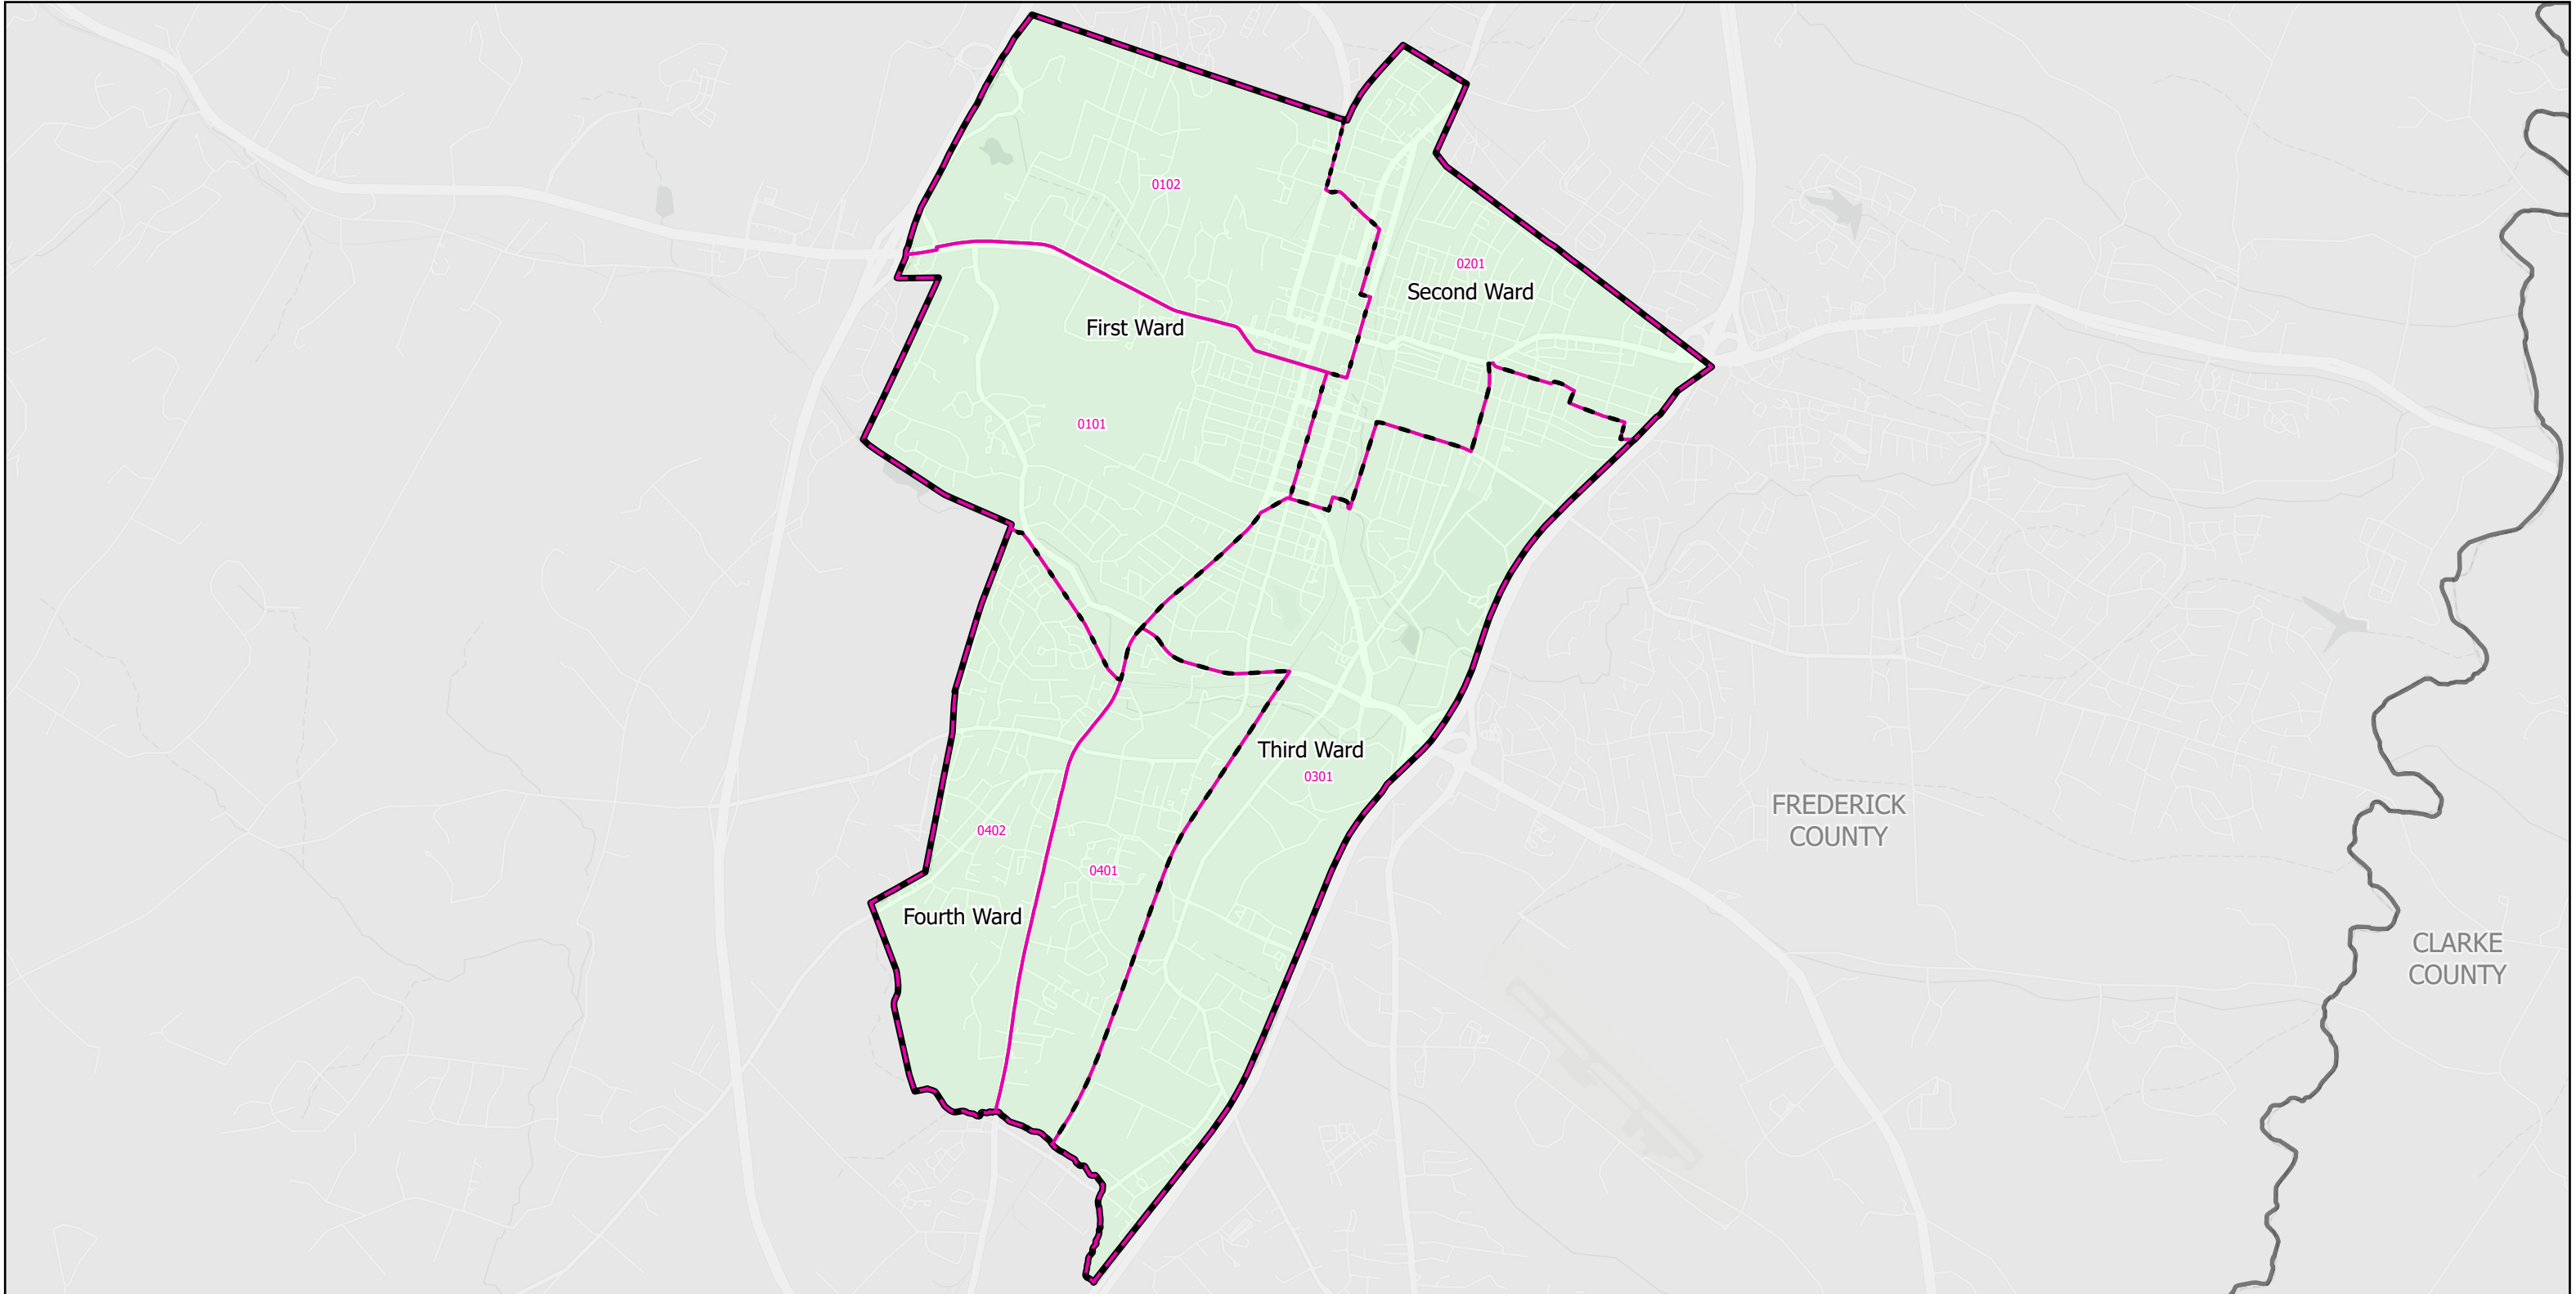

Election Districts and Precincts

Winchester City

Legend:

- Locality
- Election District
- Precinct

Created by VA Elect GIS Dept 3/30/2026
Base layer Sources: Esri, TomTom, Garmin, FAO, NOAA, USGS, © OpenStreetMap contributors, and the GIS User Community