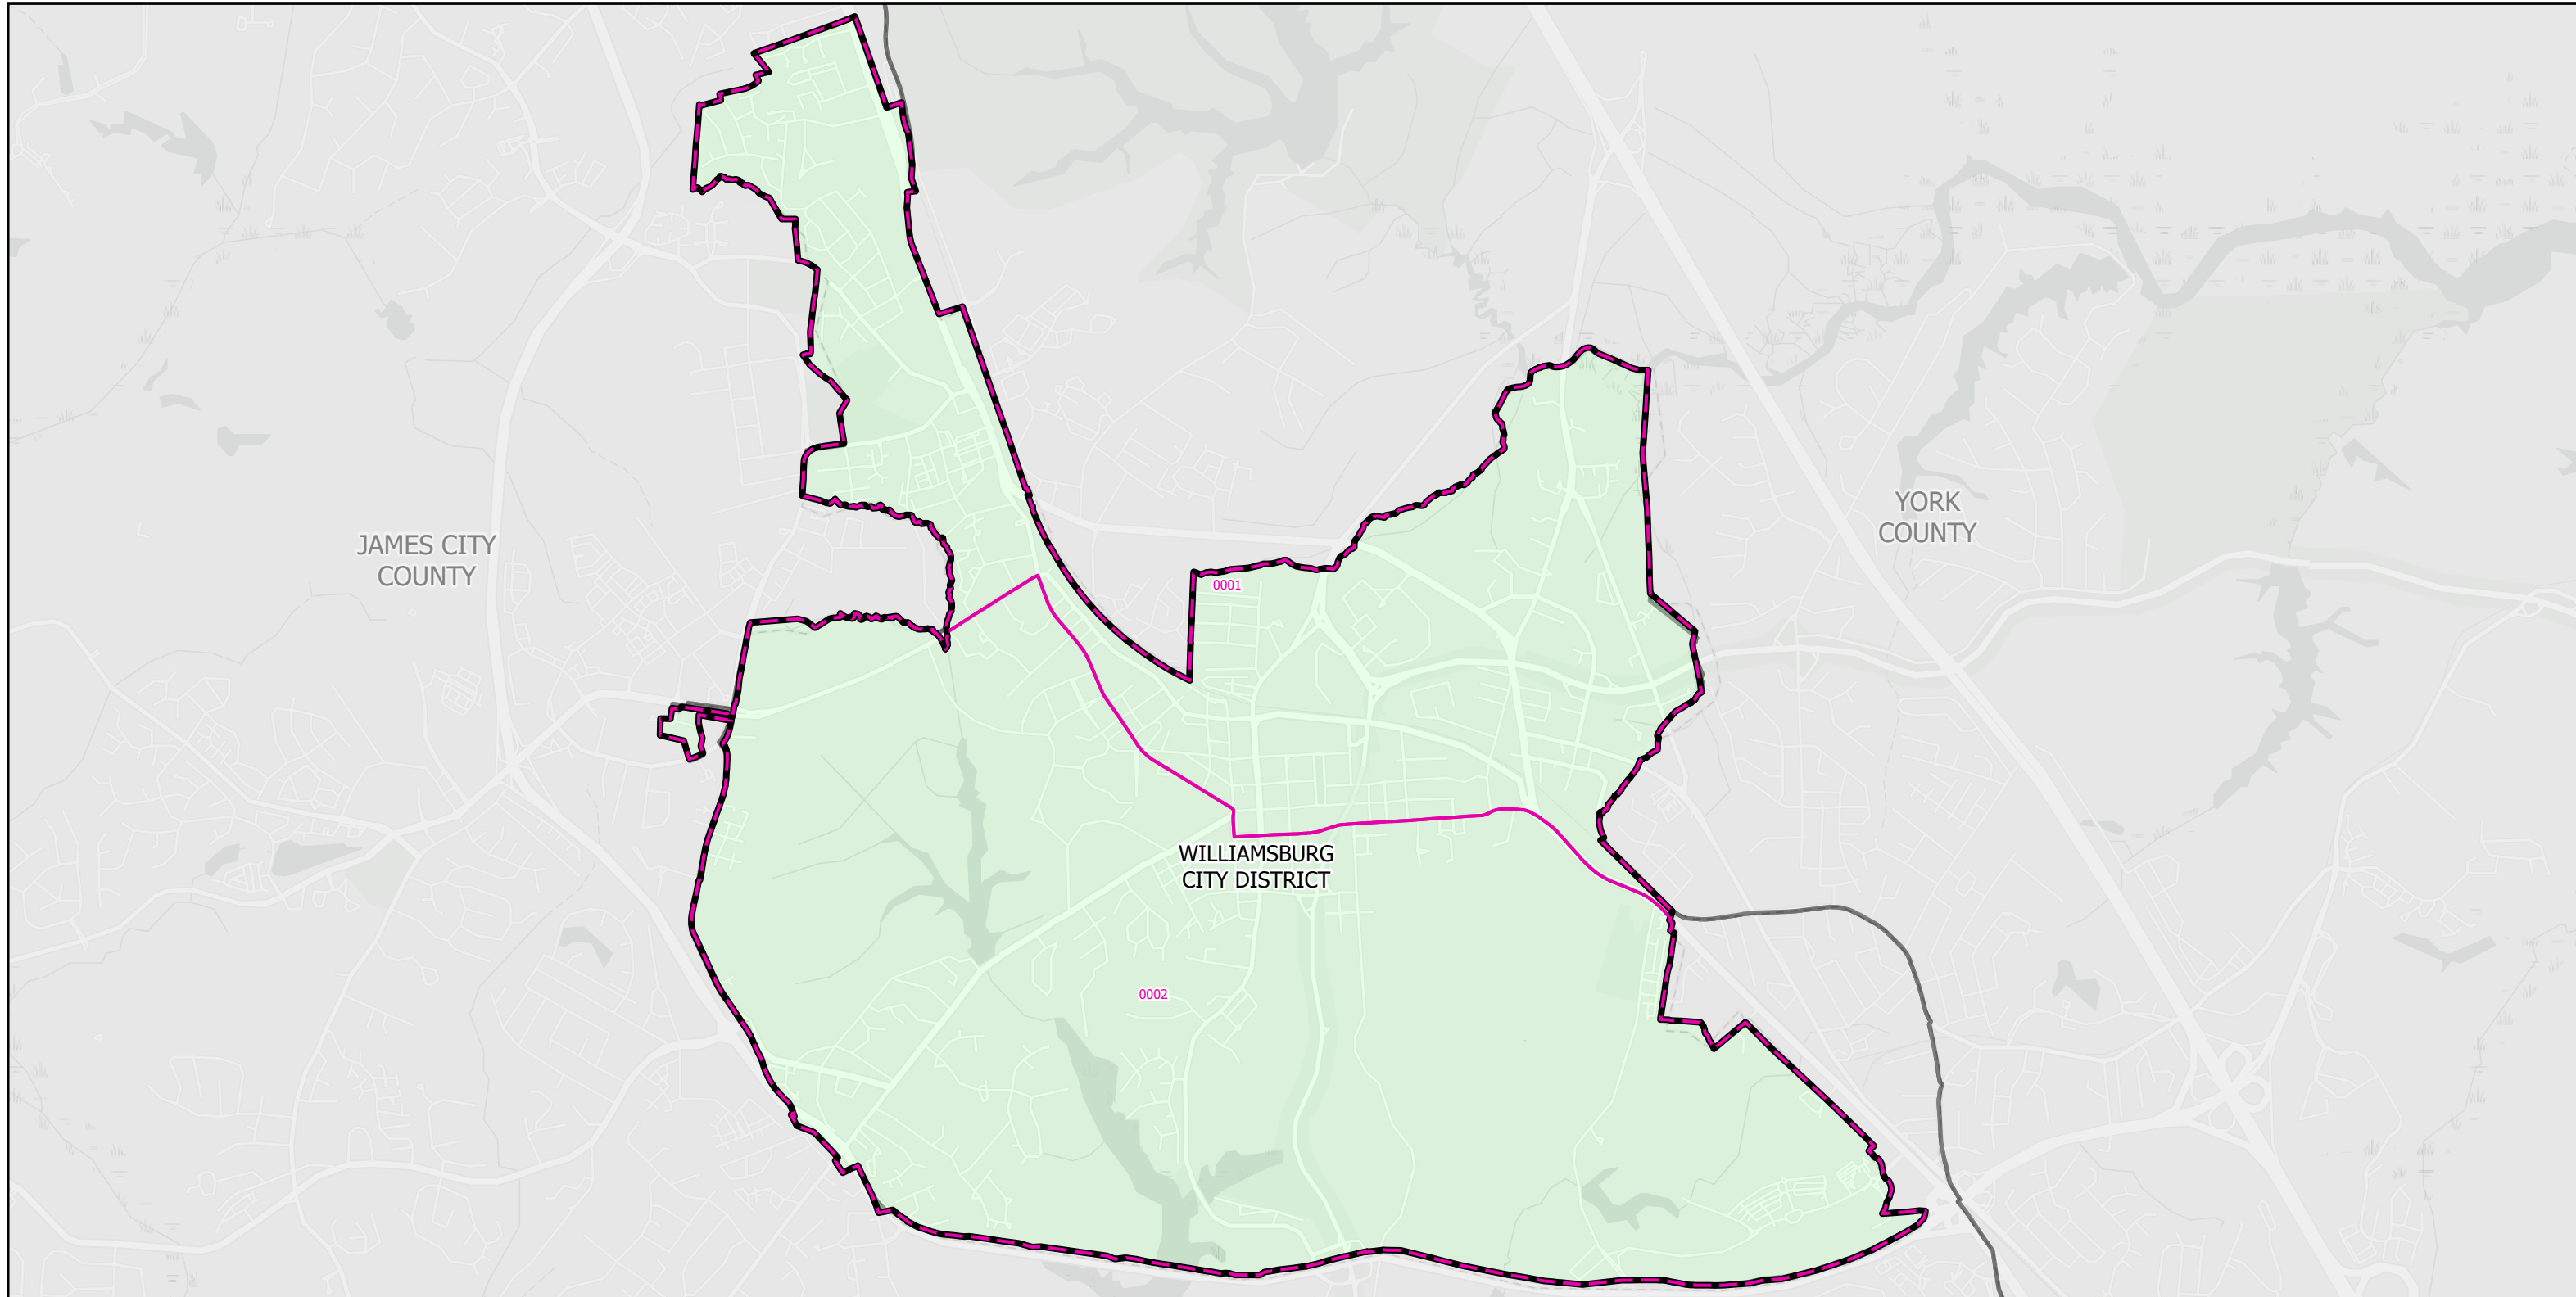

Election Districts and Precincts

Williamsburg City

JAMES CITY
COUNTY

YORK
COUNTY

WILLIAMSBURG
CITY DISTRICT

0001

0002

0 0.3 0.6 1.2 Miles

Created by VA Elect GIS Dept 3/30/2026
Base layer Sources: Esri, TomTom, Garmin, FAO, NOAA,
USGS, © OpenStreetMap contributors, and the GIS User
Community