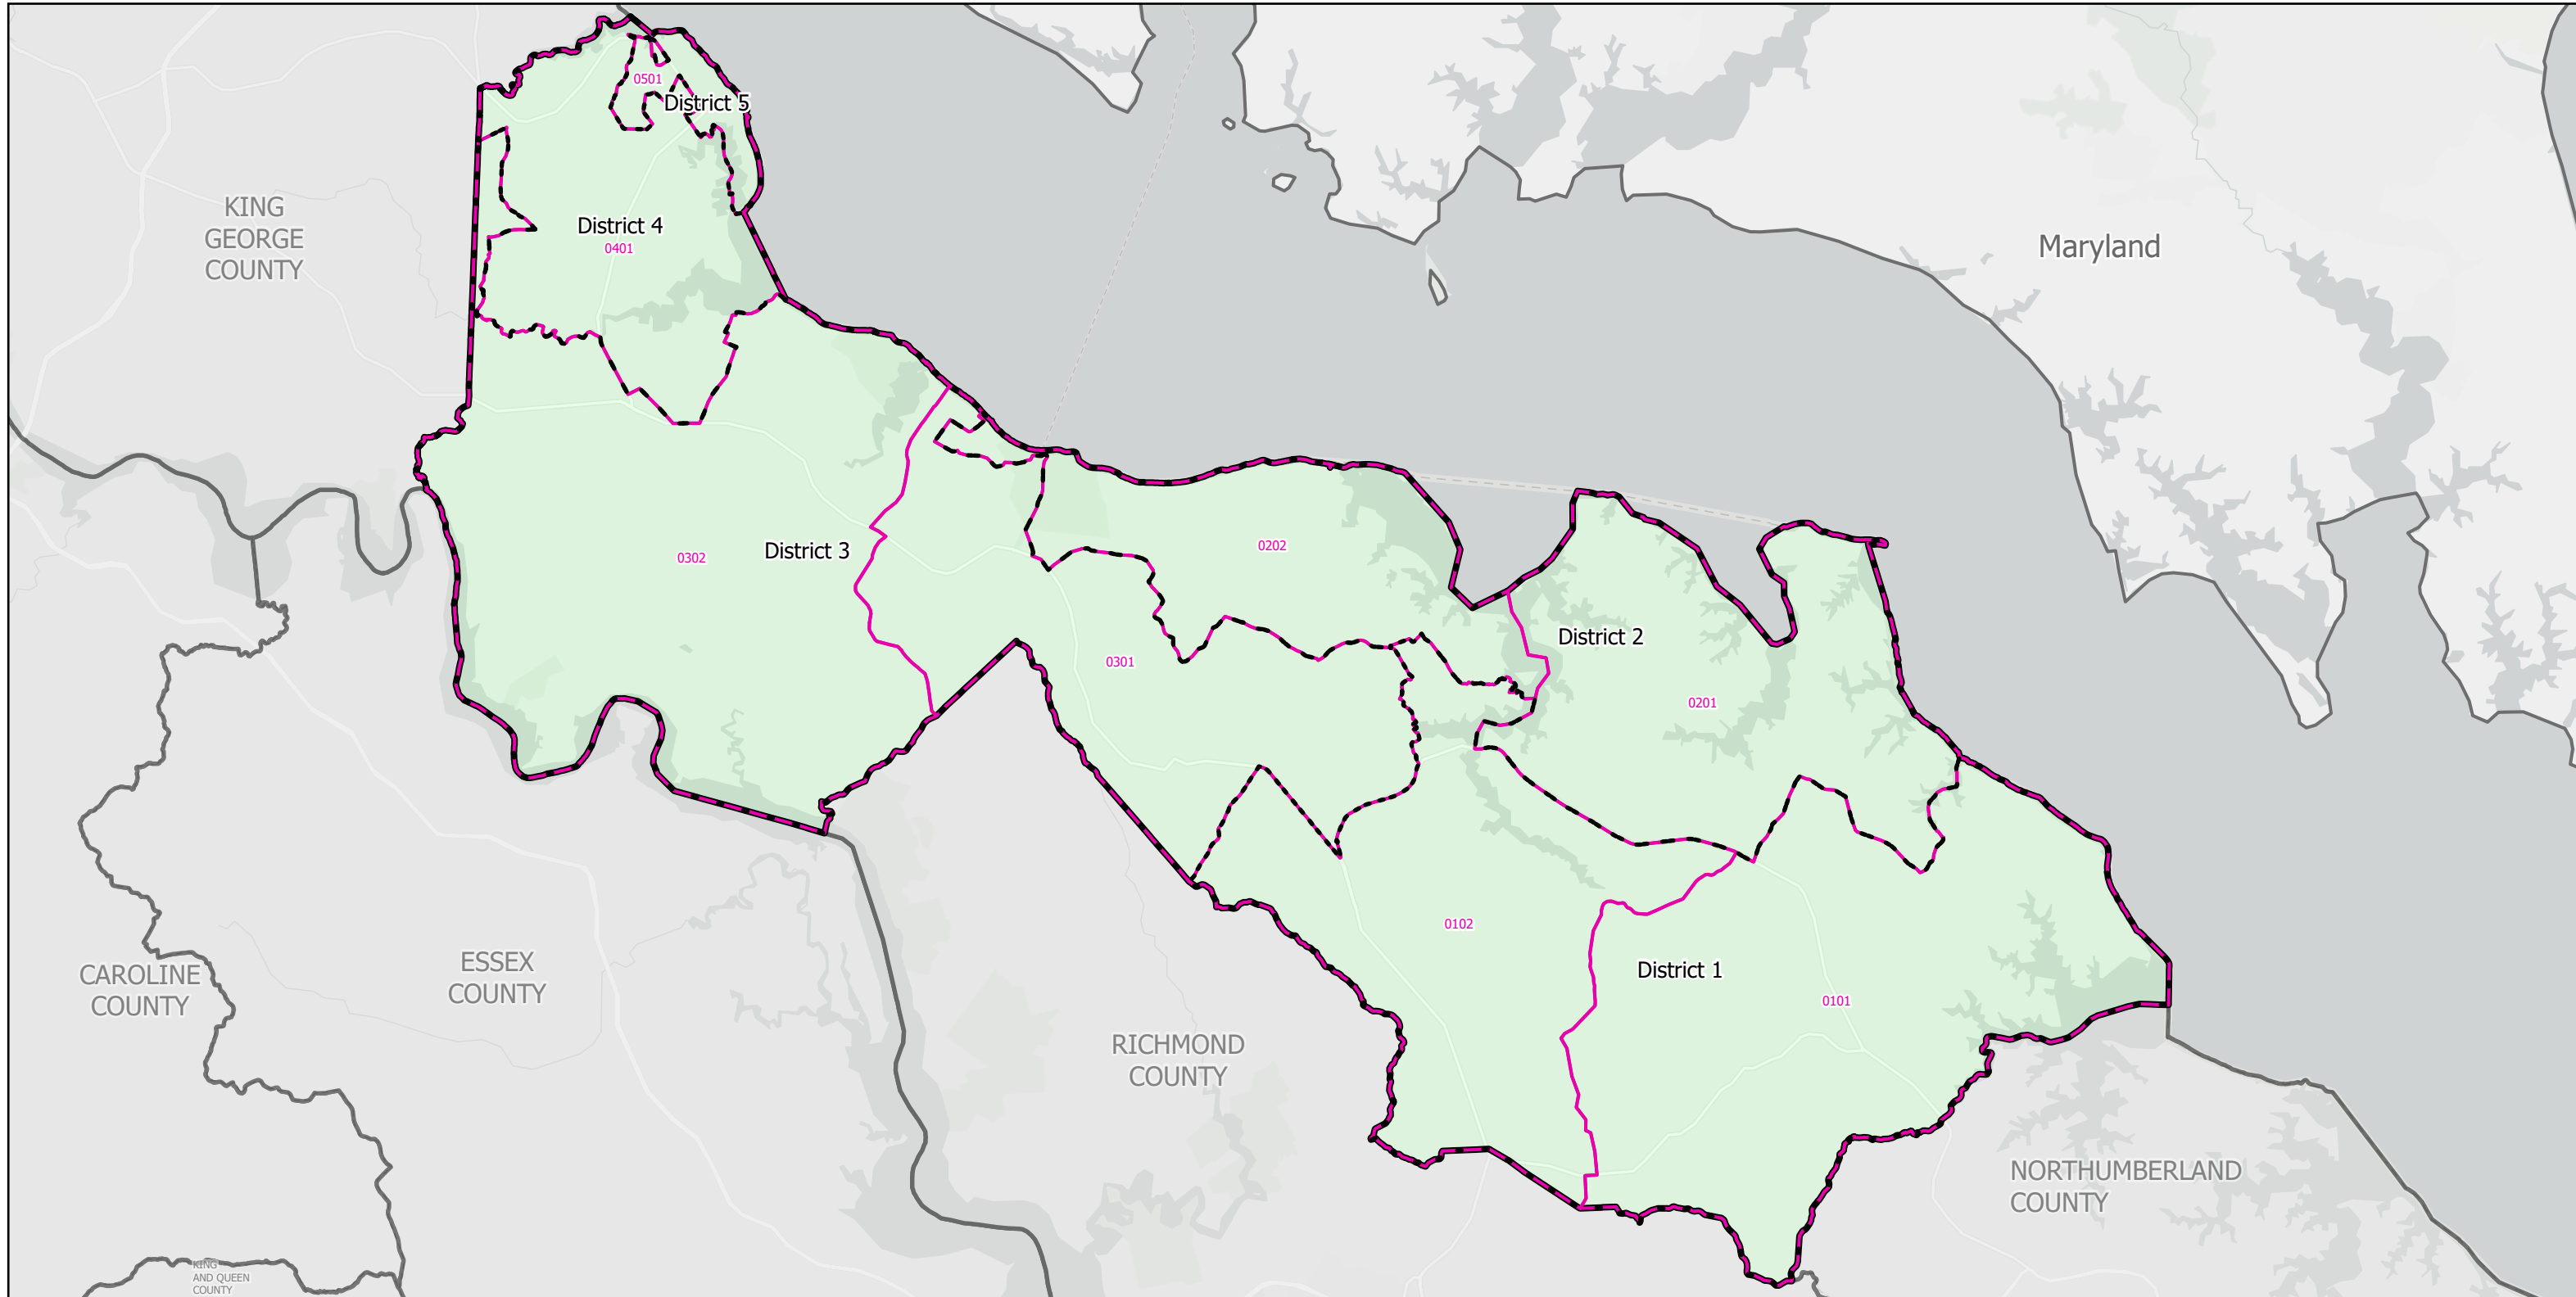

Election Districts and Precincts

Westmoreland County

-  Locality
-  Election District
-  Precinct

Created by VA Elect GIS Dept 3/30/2026
Base layer Sources: Esri, TomTom, Garmin, FAO, NOAA, USGS, © OpenStreetMap contributors, and the GIS User Community