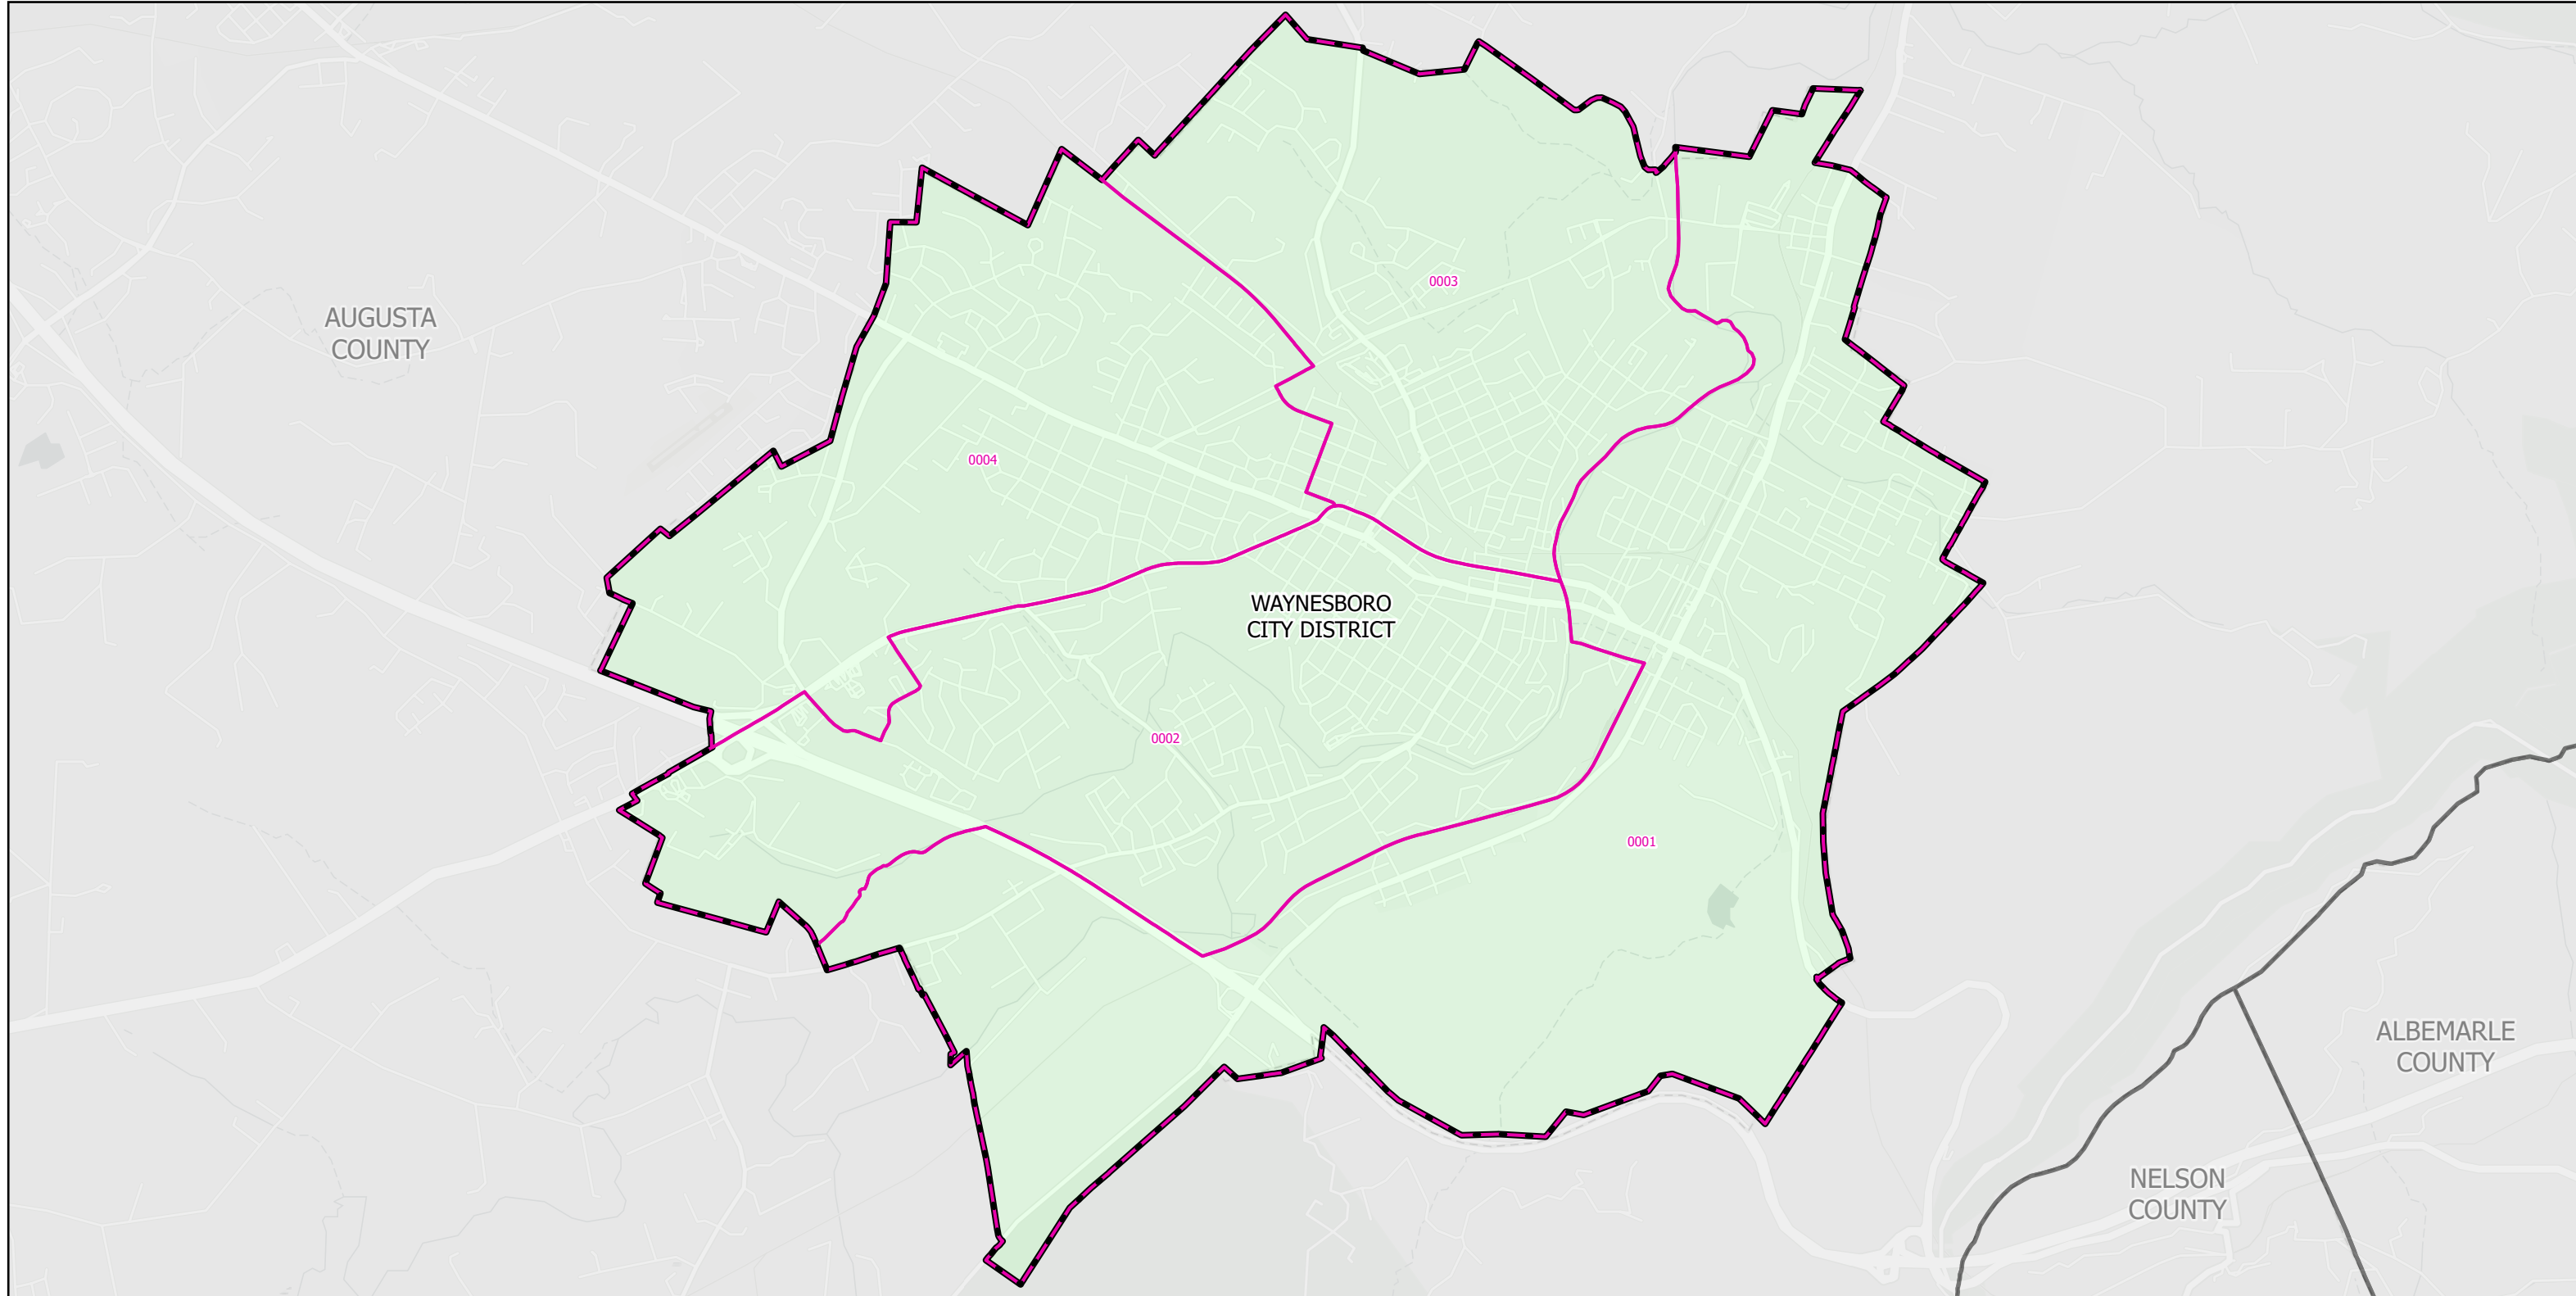

Election Districts and Precincts

Waynesboro City

AUGUSTA
COUNTY

WAYNESBORO
CITY DISTRICT

ALBEMARLE
COUNTY

NELSON
COUNTY

 Locality
 Election District
 Precinct

Created by VA Elect GIS Dept 3/30/2026
Base layer Sources: Esri, TomTom, Garmin, FAO, NOAA,
USGS, © OpenStreetMap contributors, and the GIS User
Community