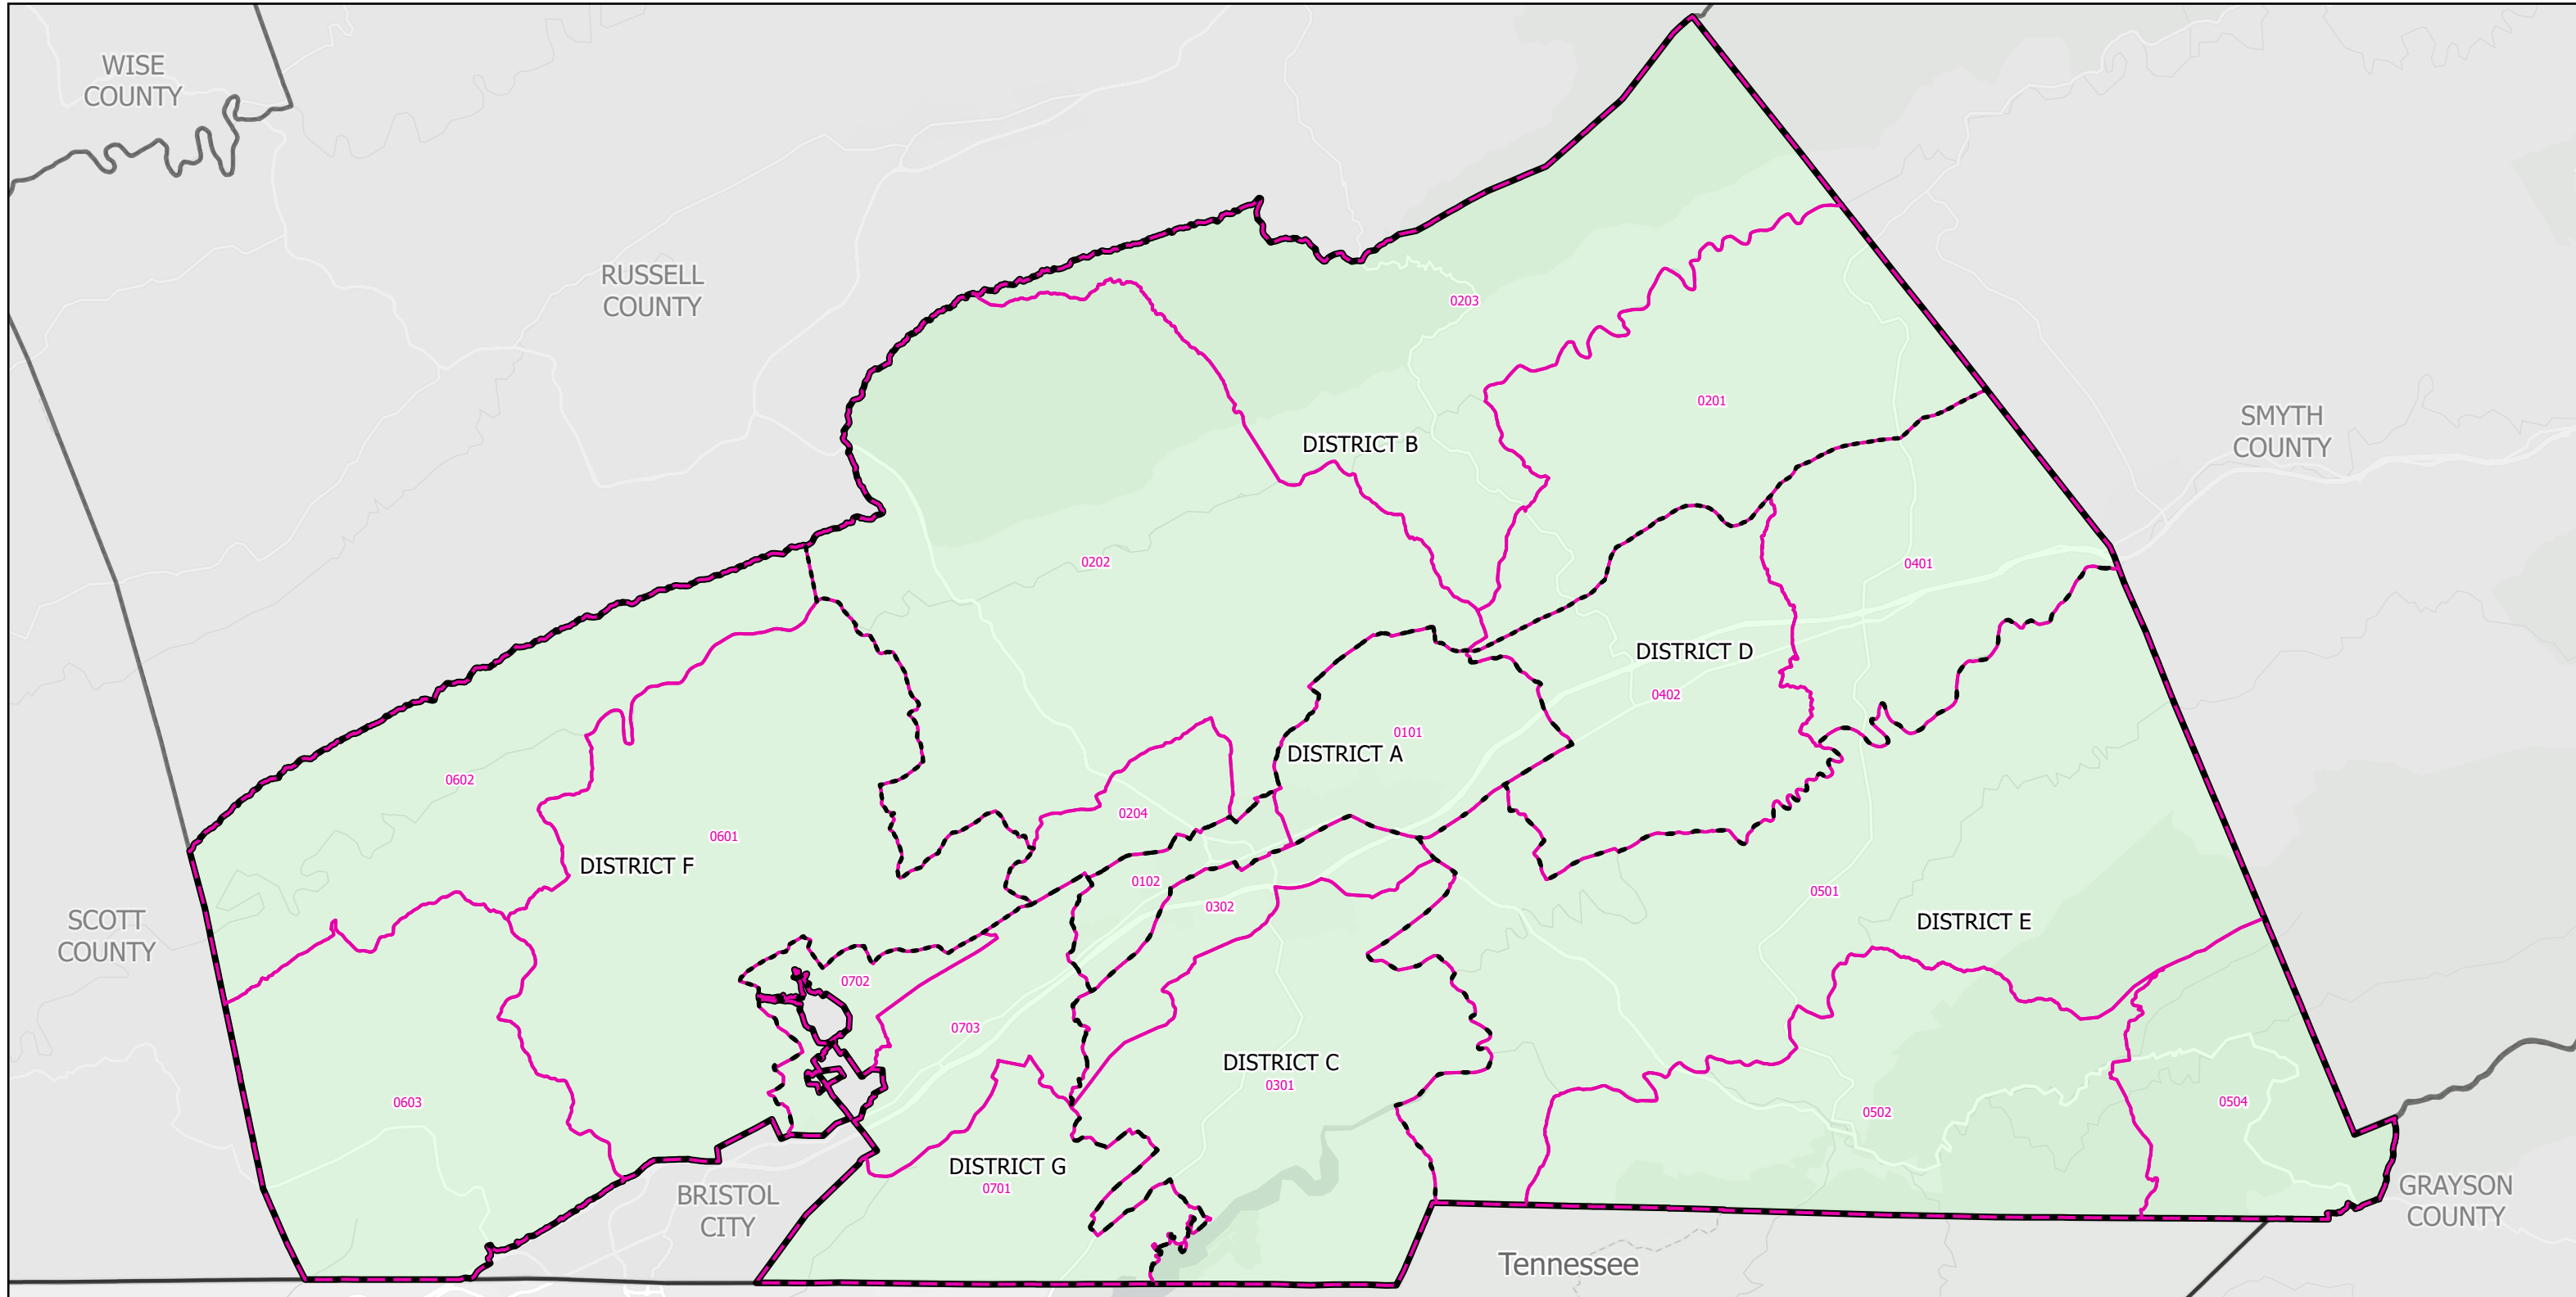

Election Districts and Precincts

Washington County

 Locality
 Election District
 Precinct

N

0 1.5 3 6 Miles
Created by VA Elect GIS Dept 3/30/2026
Base layer Sources: Esri, TomTom, Garmin, FAO, NOAA, USGS, © OpenStreetMap contributors, and the GIS User Community