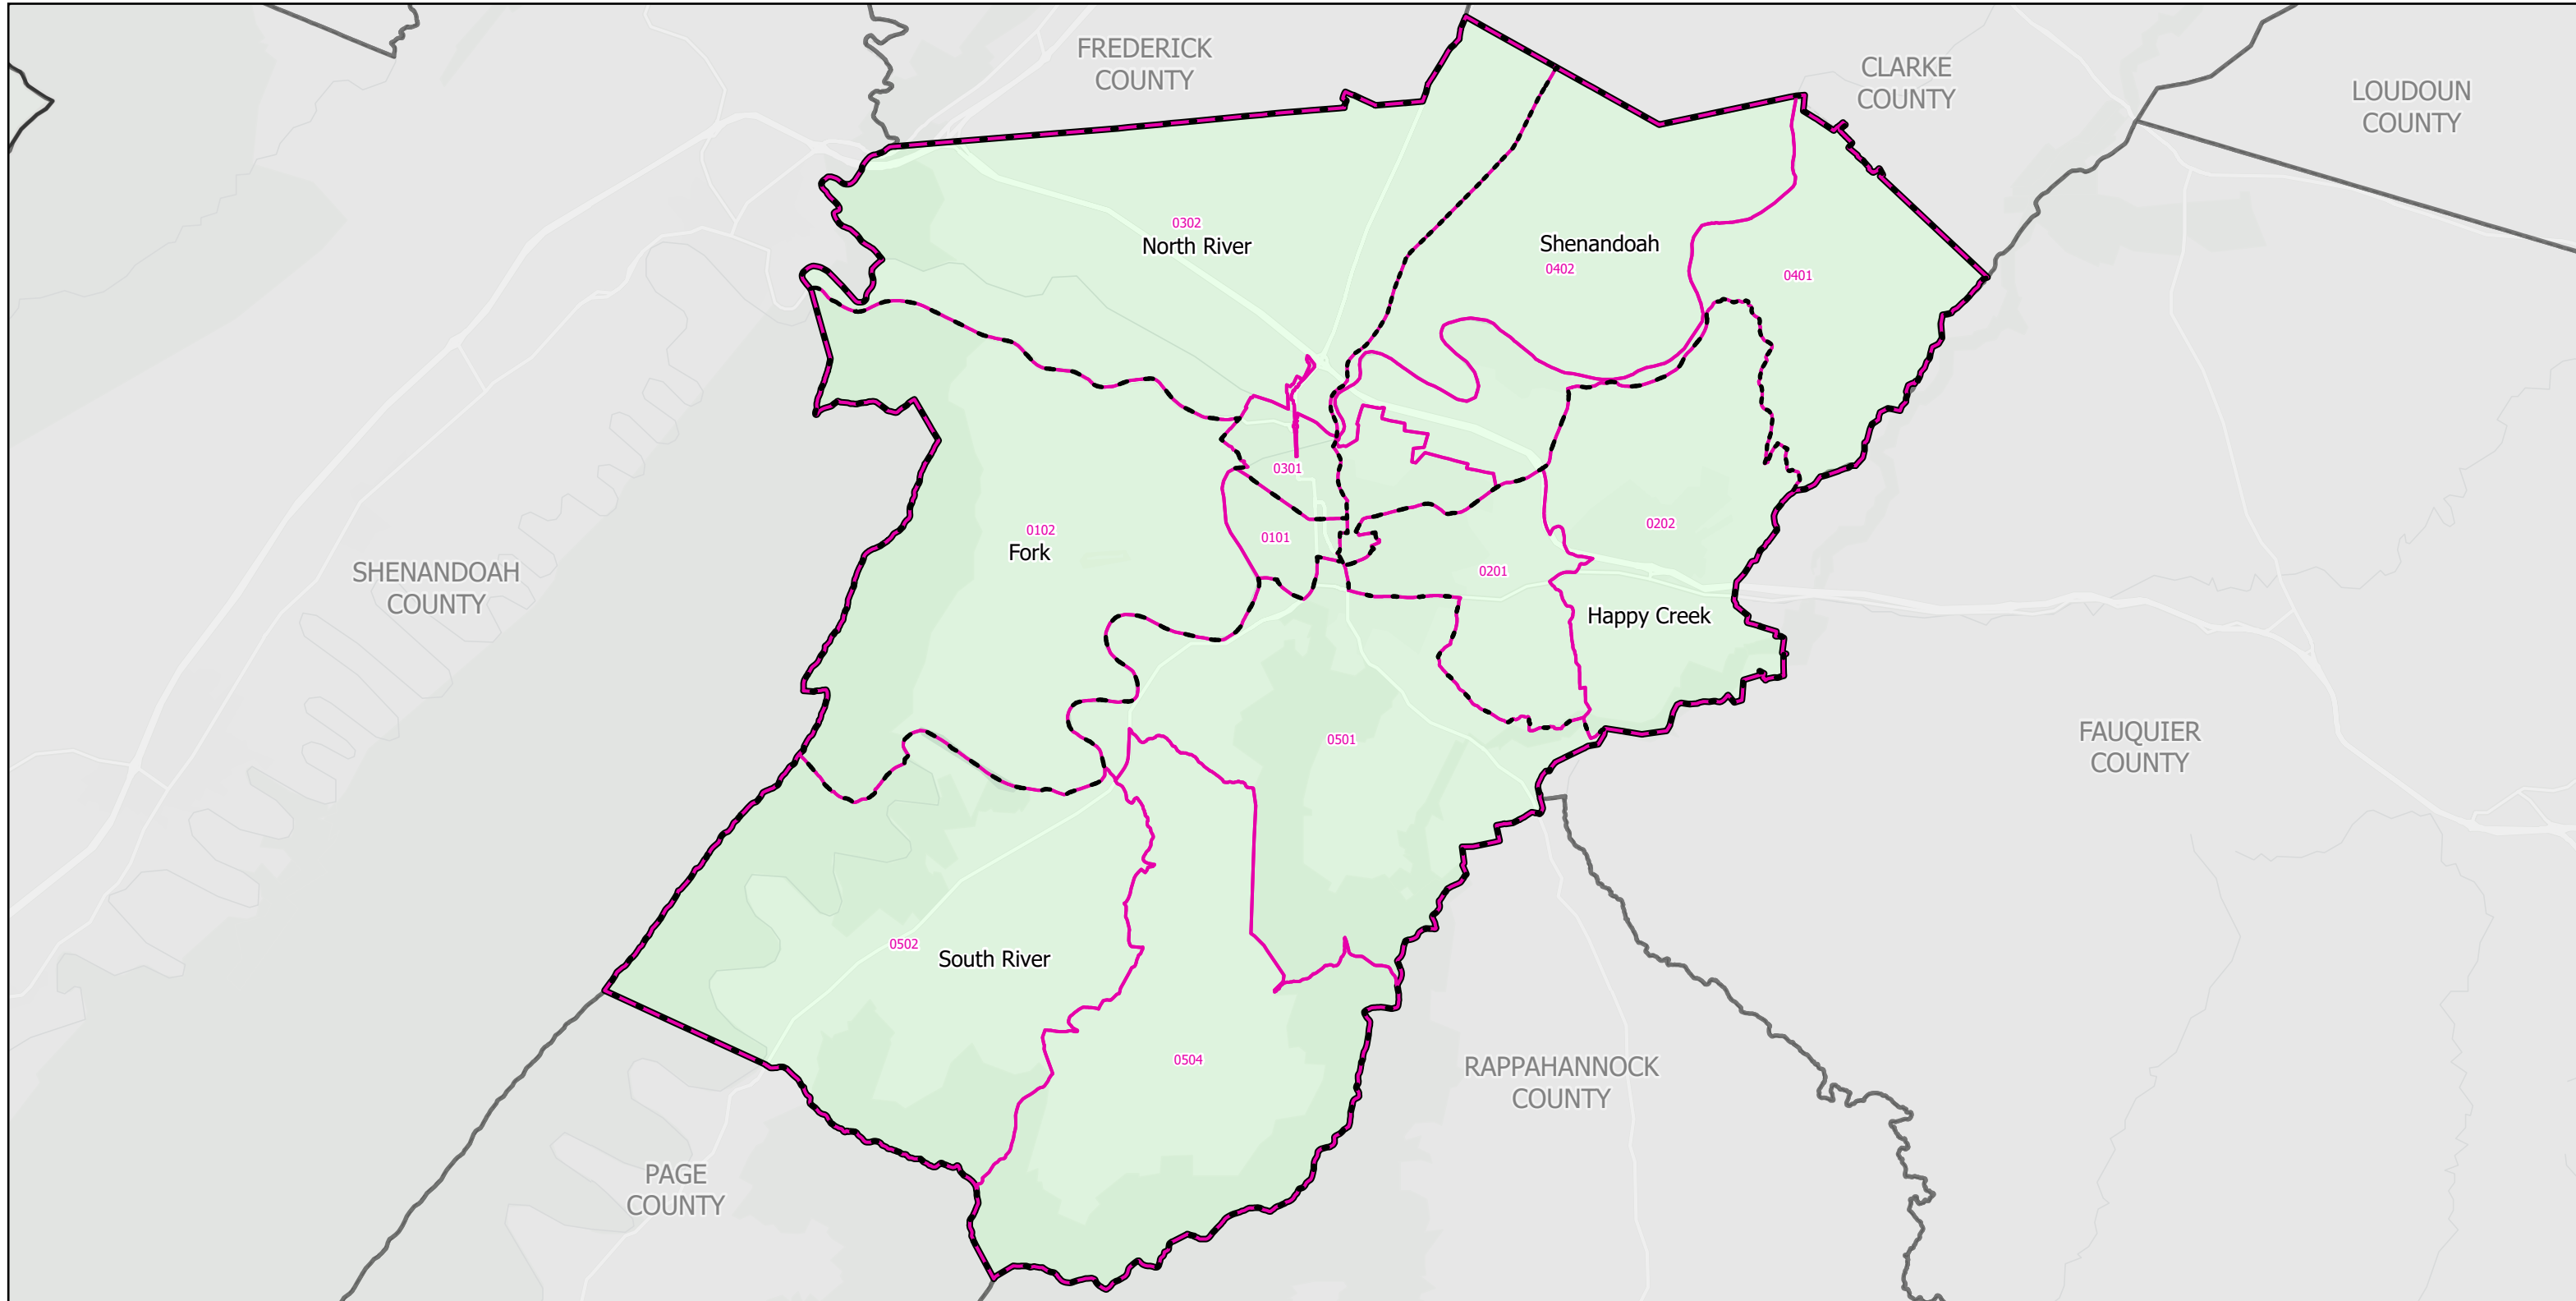

Election Districts and Precincts

Warren County

Legend:

- Locality
- Election District
- Precinct

N

0 1.25 2.5 5 Miles

Created by VA Elect GIS Dept 3/30/2026
Base layer Sources: Esri, TomTom, Garmin, FAO, NOAA, USGS, © OpenStreetMap contributors, and the GIS User Community