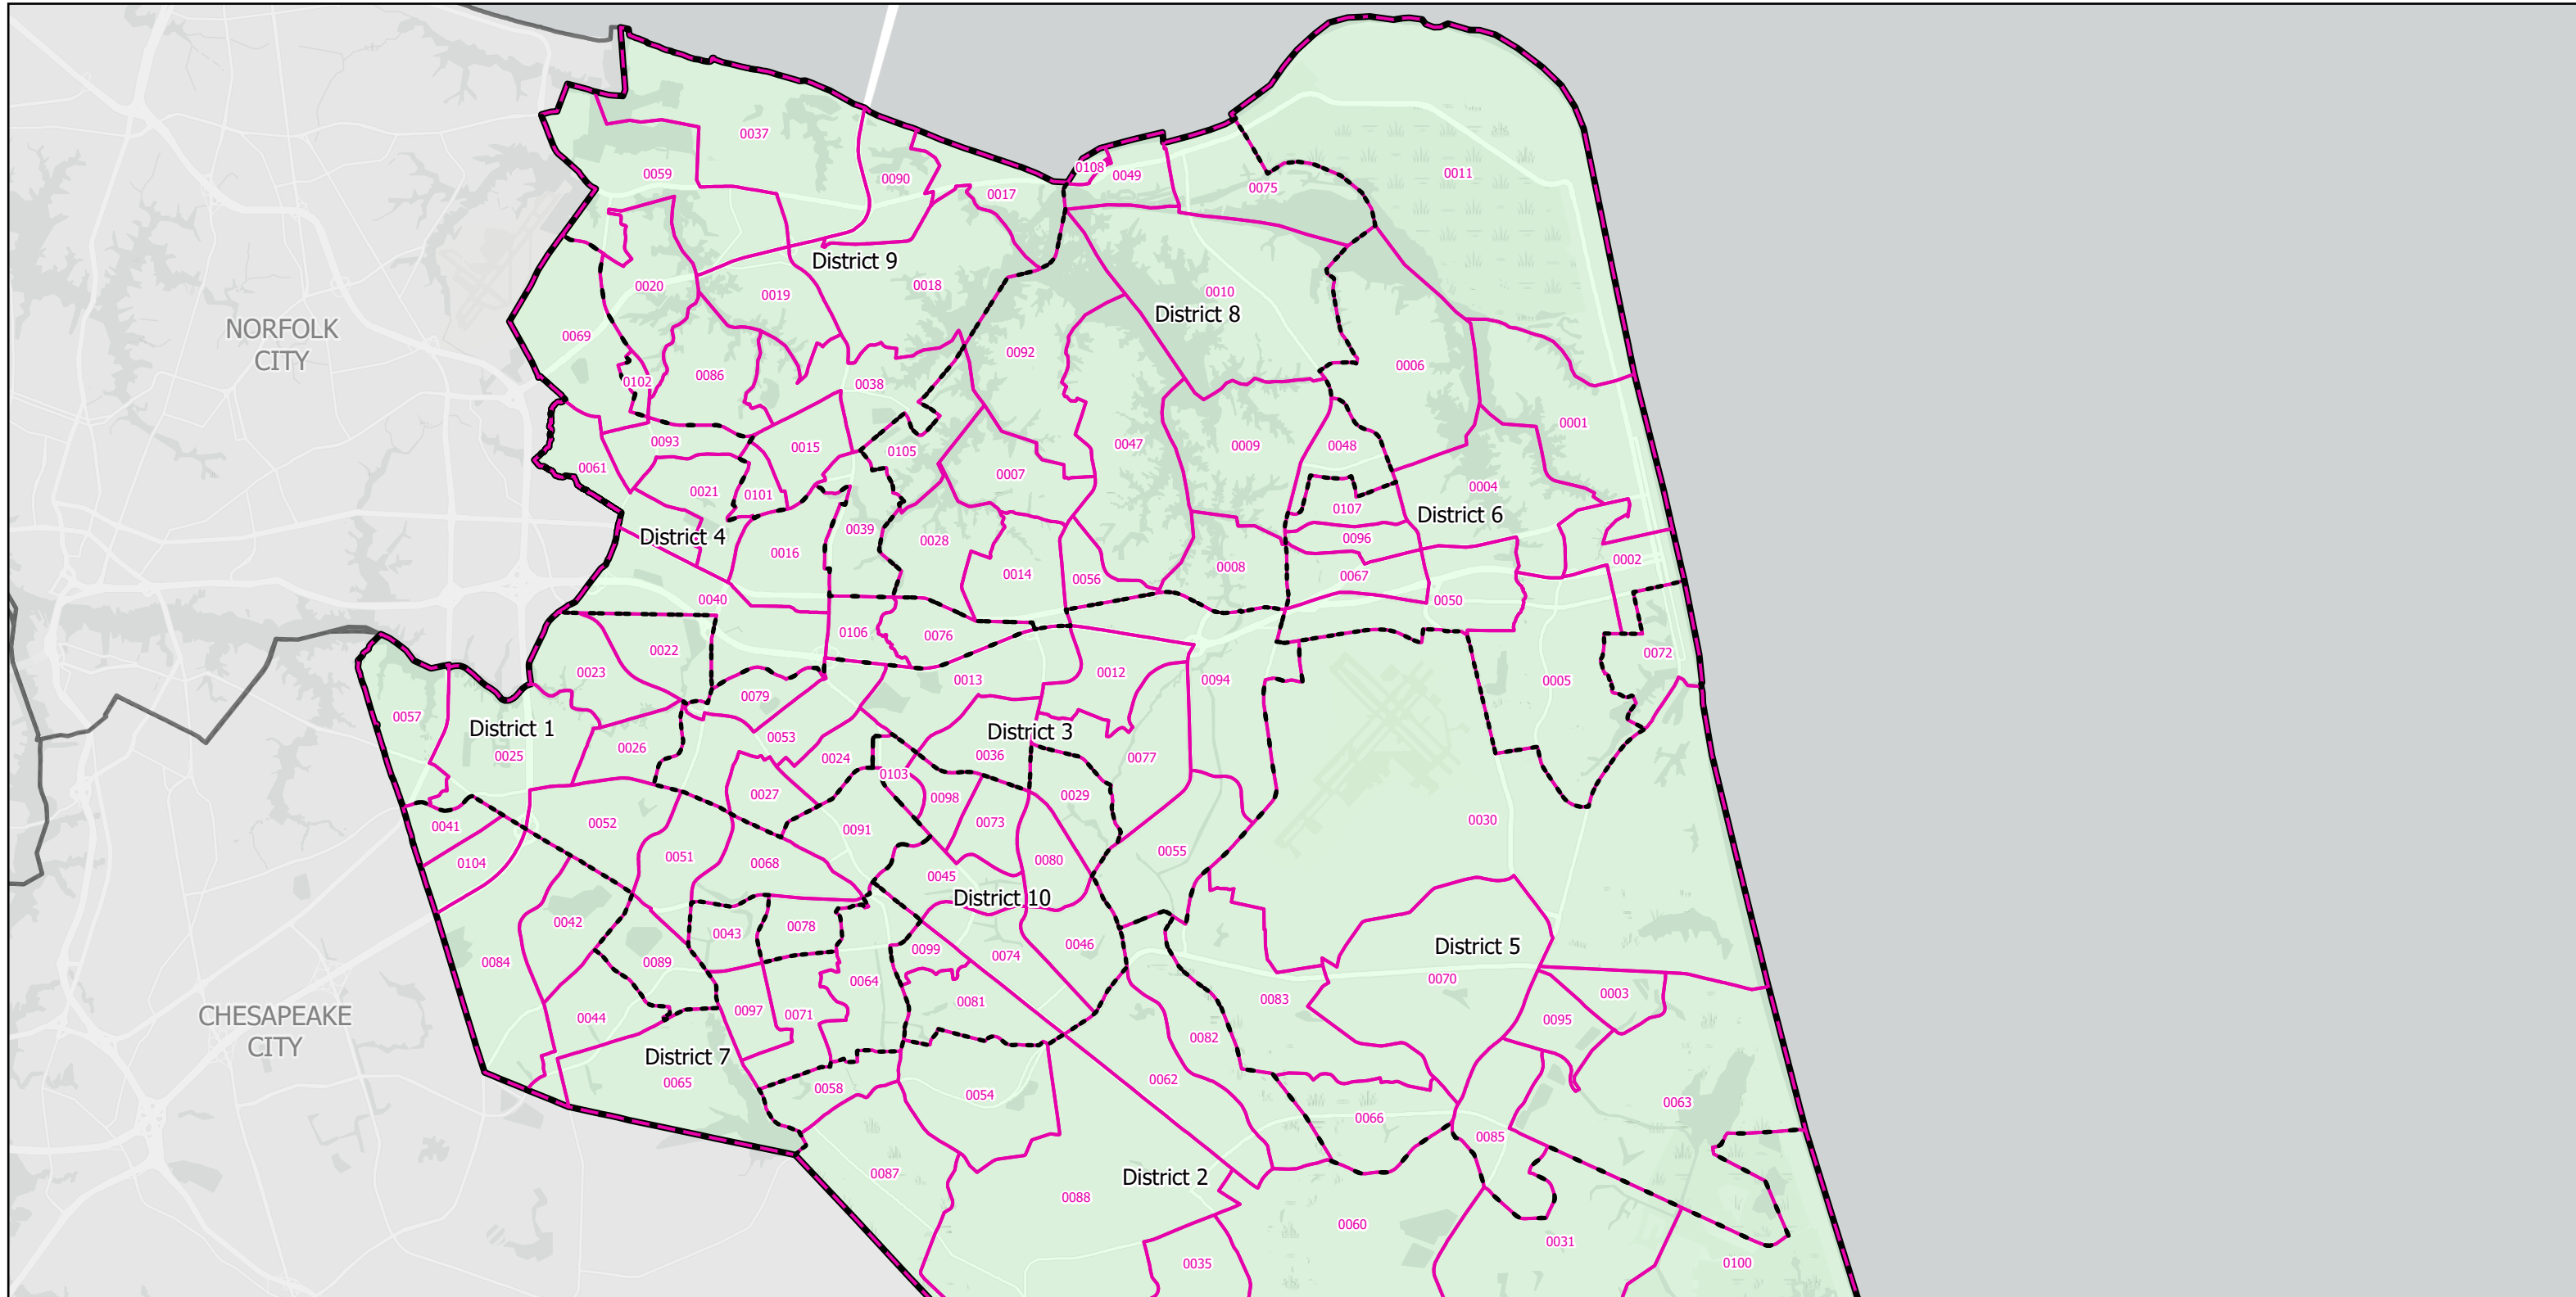

Election Districts and Precincts

Norfolk City Virginia Beach City - North

Legend:

- Locality
- Election District
- Precinct

Page 1 / 2

N

0 0.751.5 3 Miles

Created by VA Elect GIS Dept 3/30/2026
Base layer Sources: Esri, TomTom, Garmin, FAO, NOAA, USGS, © OpenStreetMap contributors, and the GIS User Community

Election Districts and Precincts

Virginia Beach City - South

Legend:

- Locality
- Election District
- Precinct

Page 2 / 2

N

0 0.75 1.5 3 Miles

Created by VA Elect GIS Dept 3/30/2026
Base layer Sources: Esri, TomTom, Garmin, FAO, NOAA, USGS, © OpenStreetMap contributors, and the GIS User Community