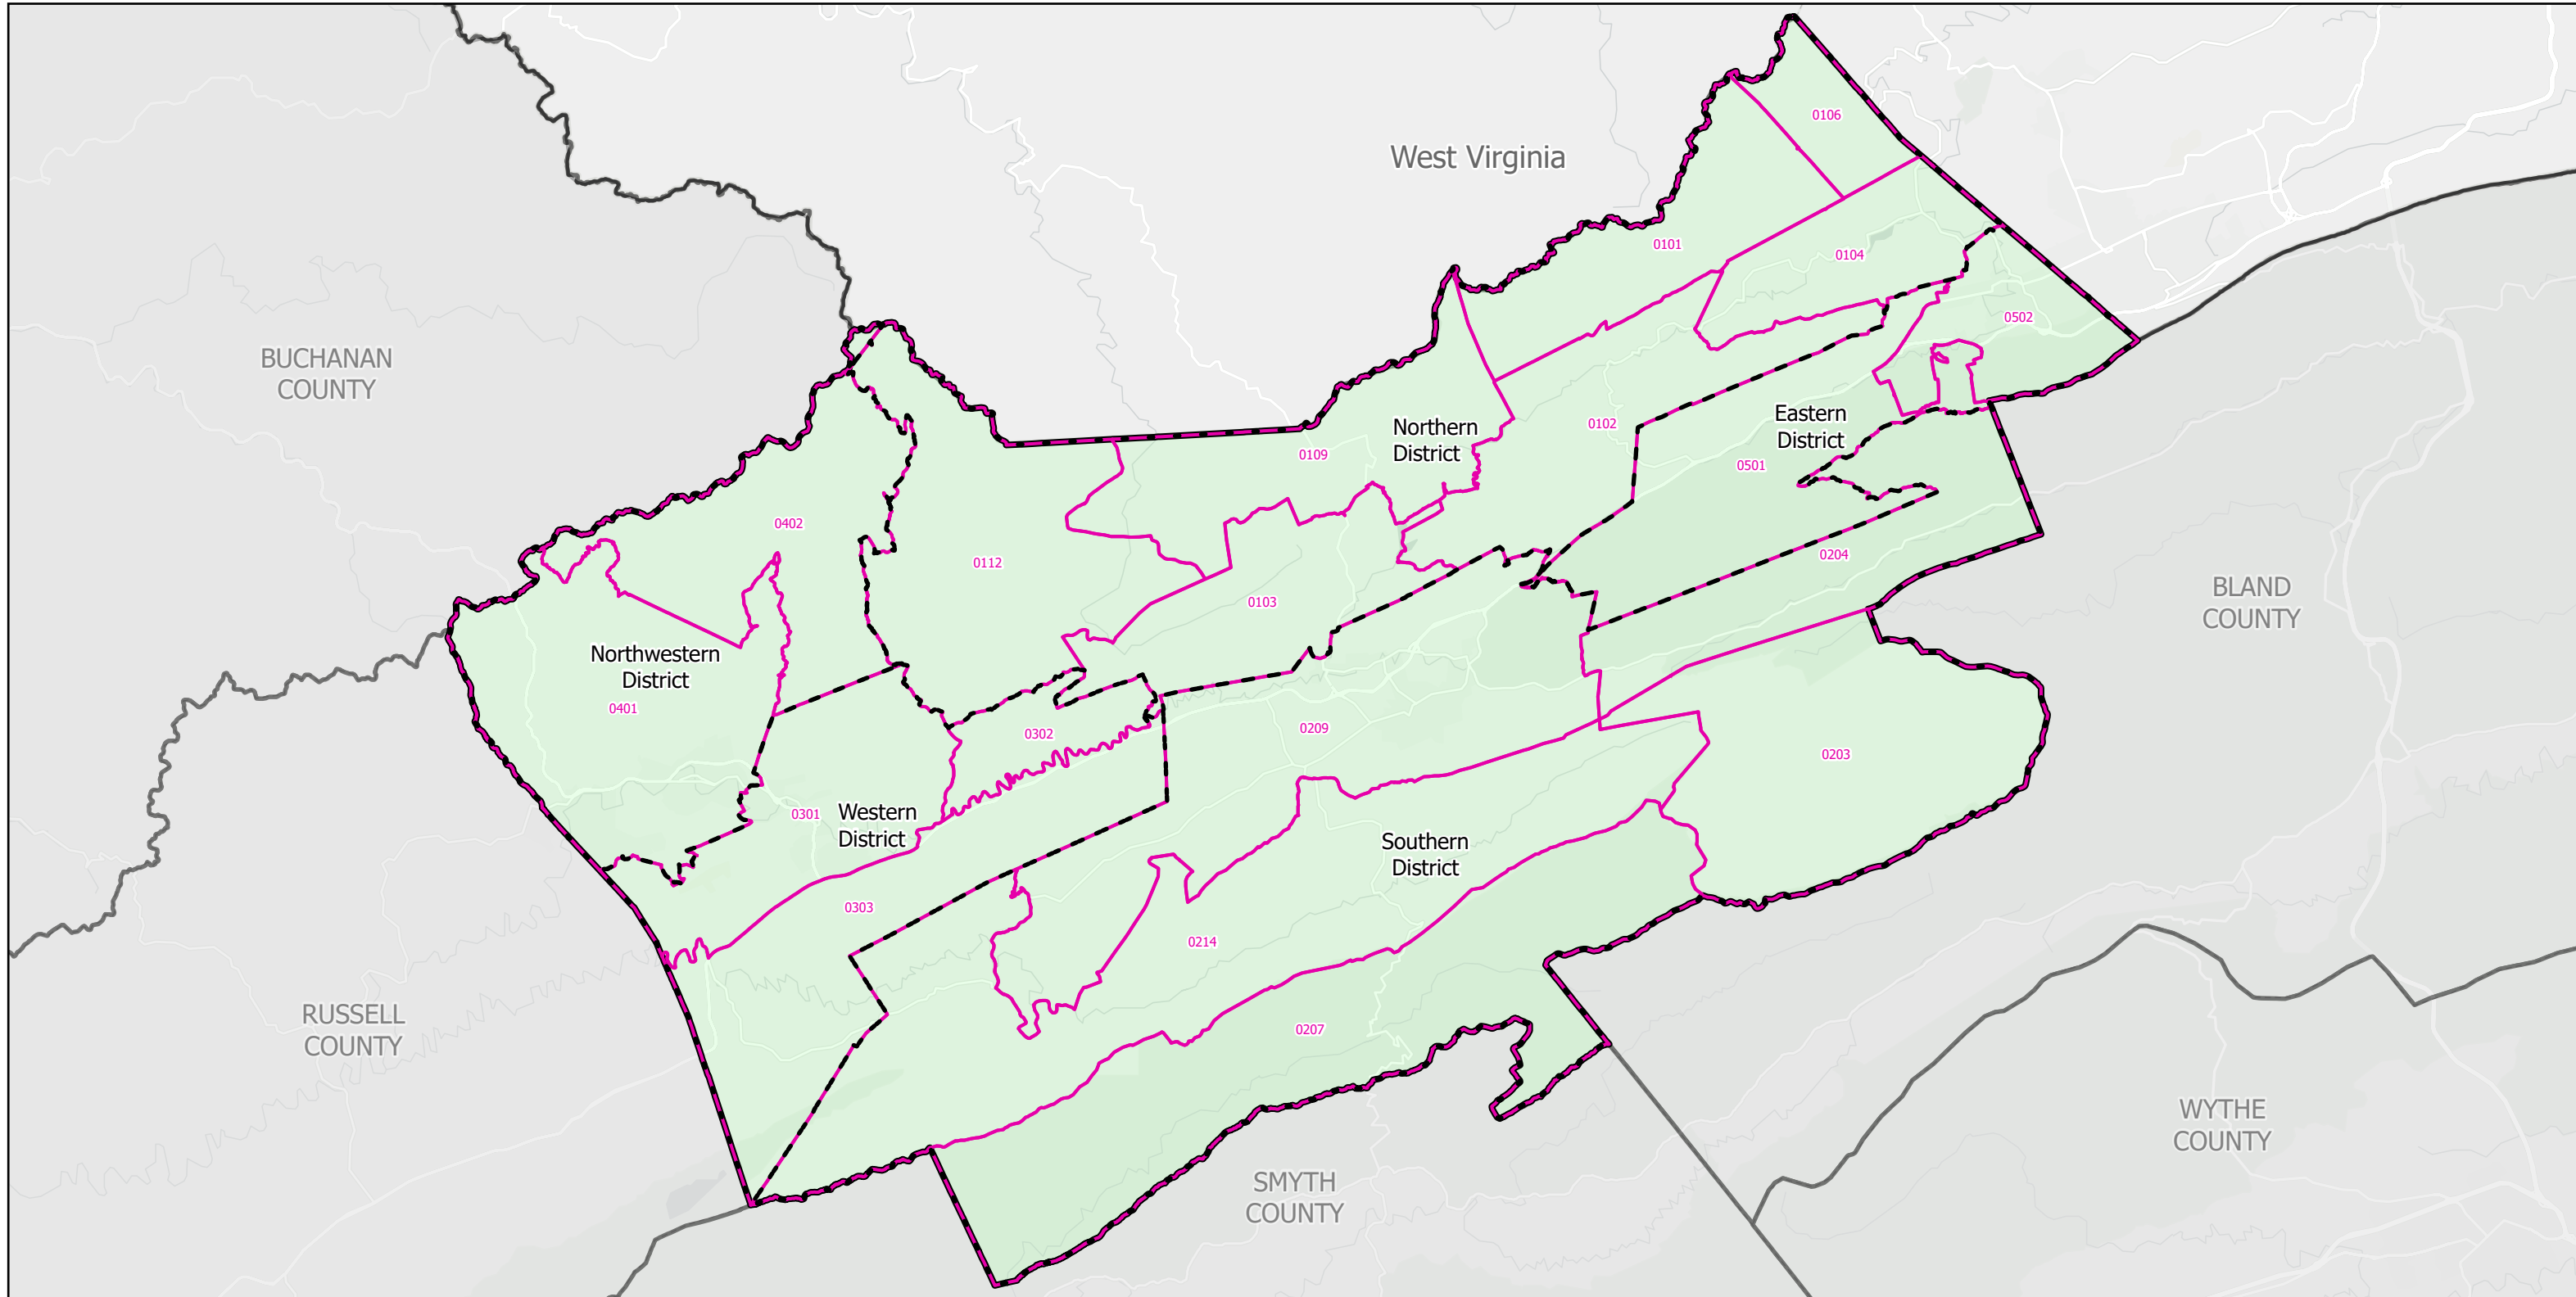

# Election Districts and Precincts

## Tazewell County

Legend:

- Locality
- Election District
- Precinct

N

0 2 4 8 Miles

Created by VA Elect GIS Dept 3/30/2026  
Base layer Sources: Esri, TomTom, Garmin, FAO, NOAA, USGS, © OpenStreetMap contributors, and the GIS User Community