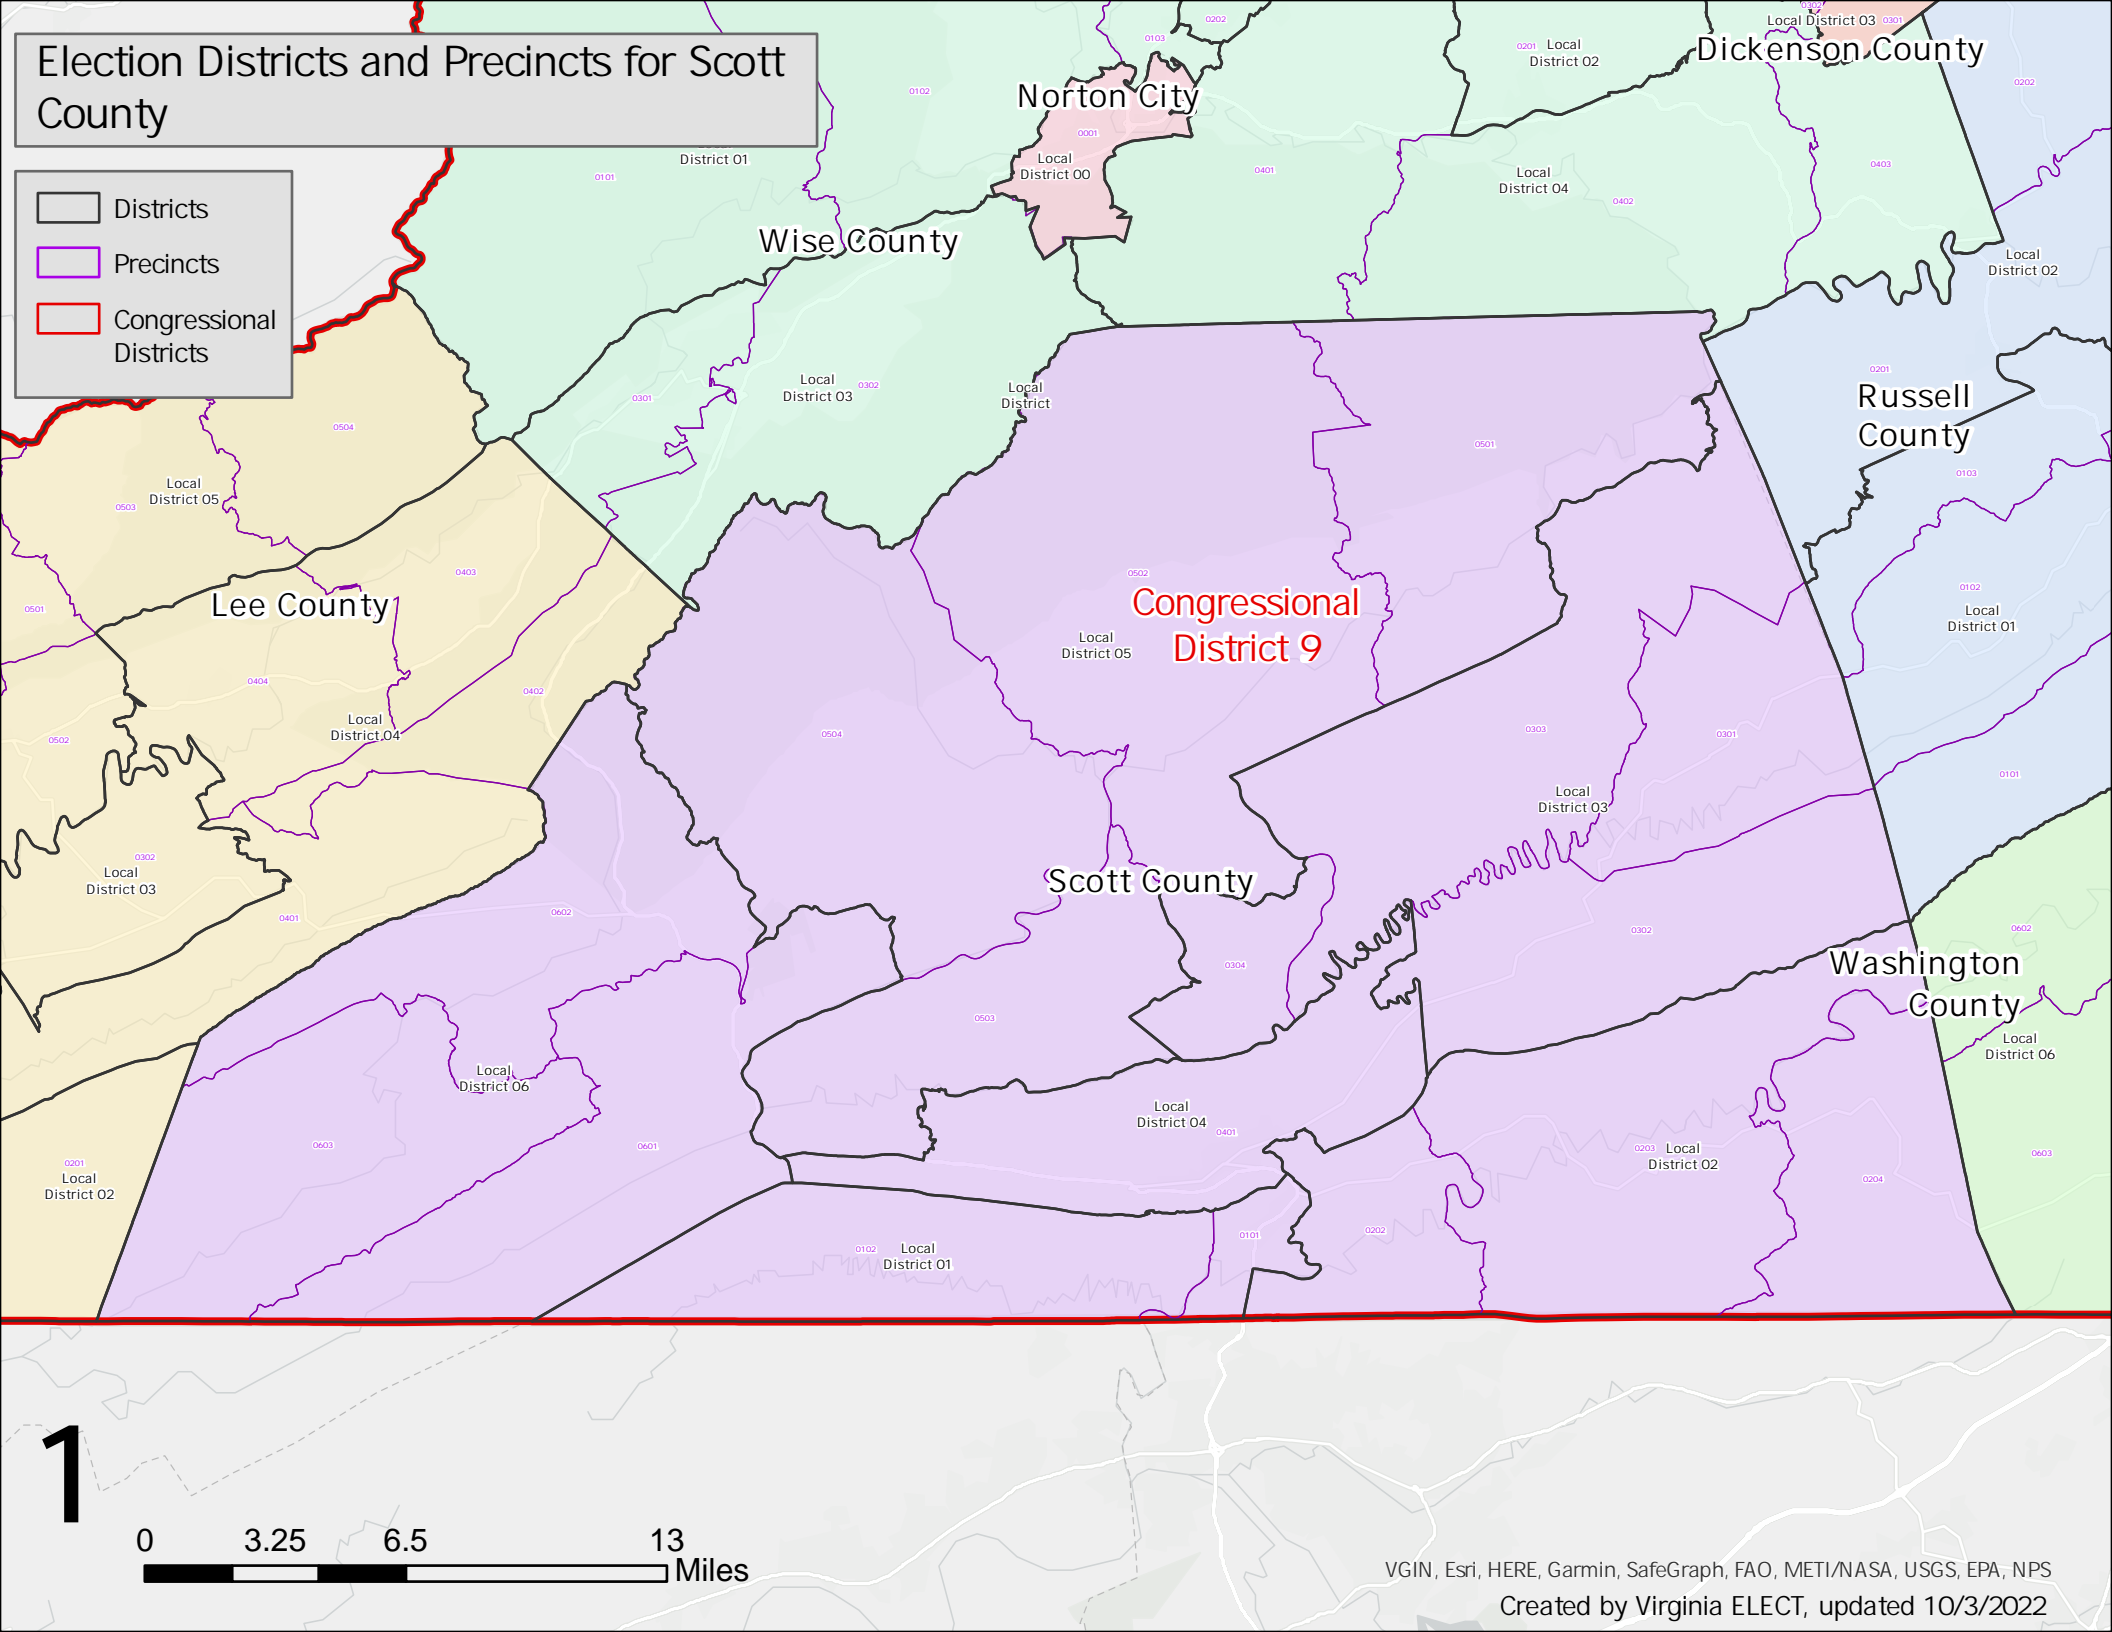

Election Districts and Precincts for Scott County

- Districts
- Precincts
- Congressional Districts

Norton City

Dickenson County

Wise County

Lee County

Russell County

Scott County

Washington County

Congressional District 9