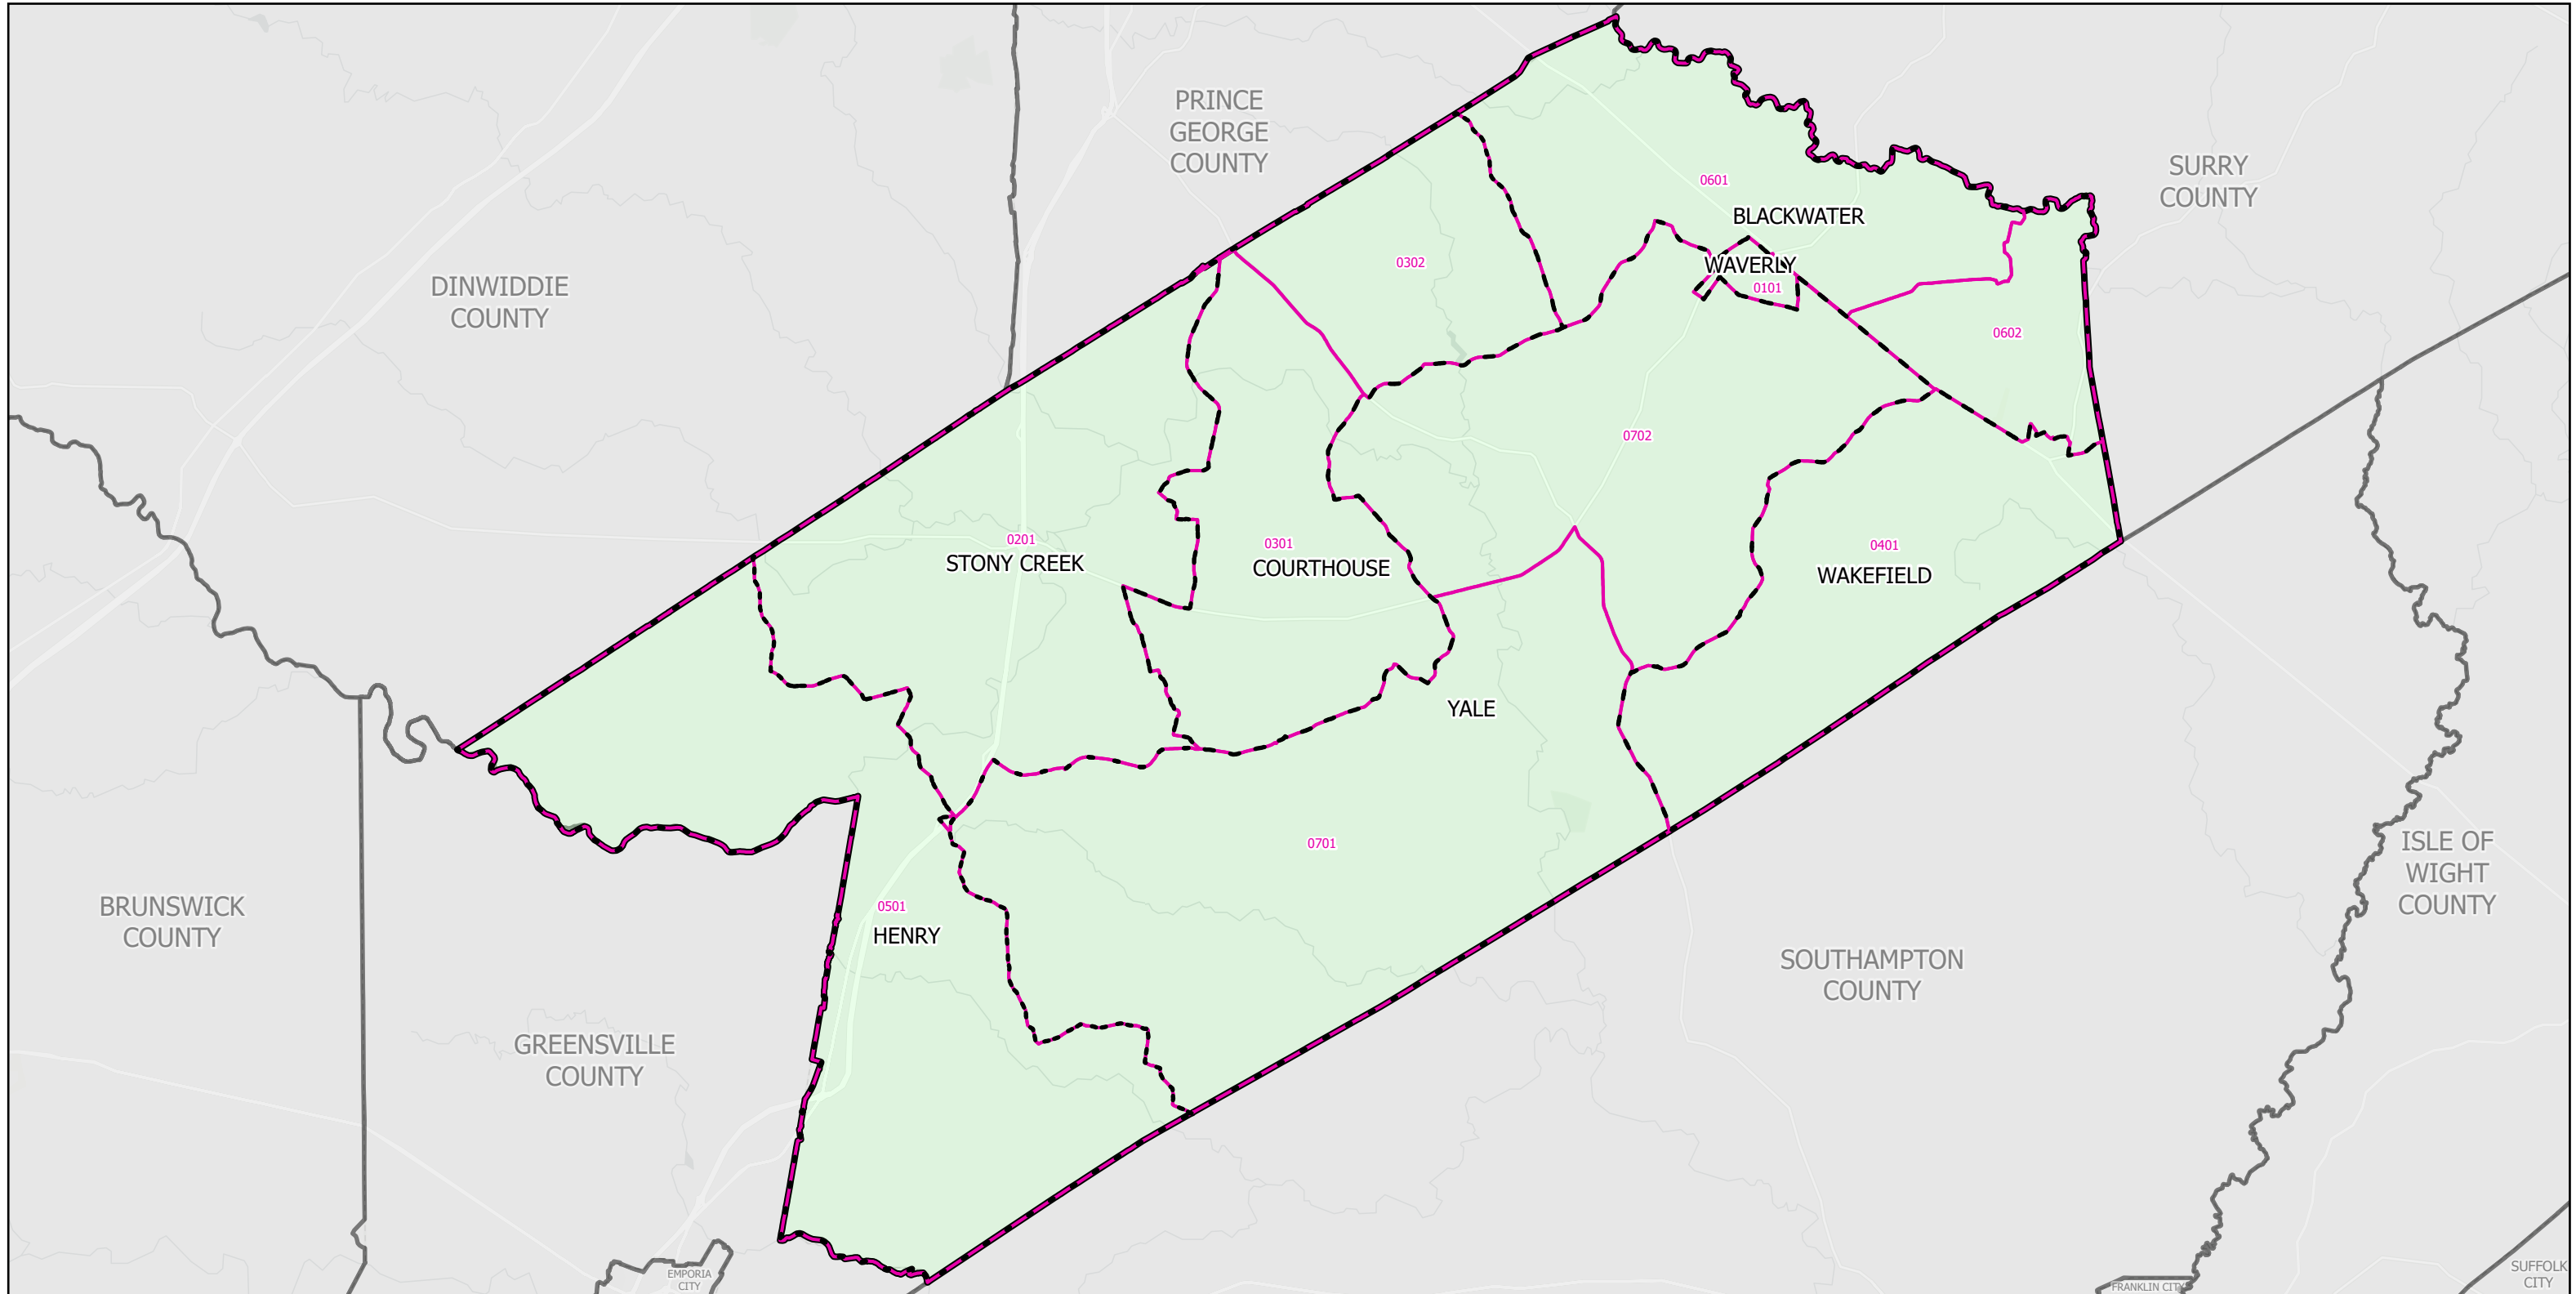

Election Districts and Precincts

Sussex County

 Locality
 Election District
 Precinct

Created by VA Elect GIS Dept 3/30/2026
Base layer Sources: Esri, TomTom, Garmin, FAO, NOAA, USGS, © OpenStreetMap contributors, and the GIS User Community