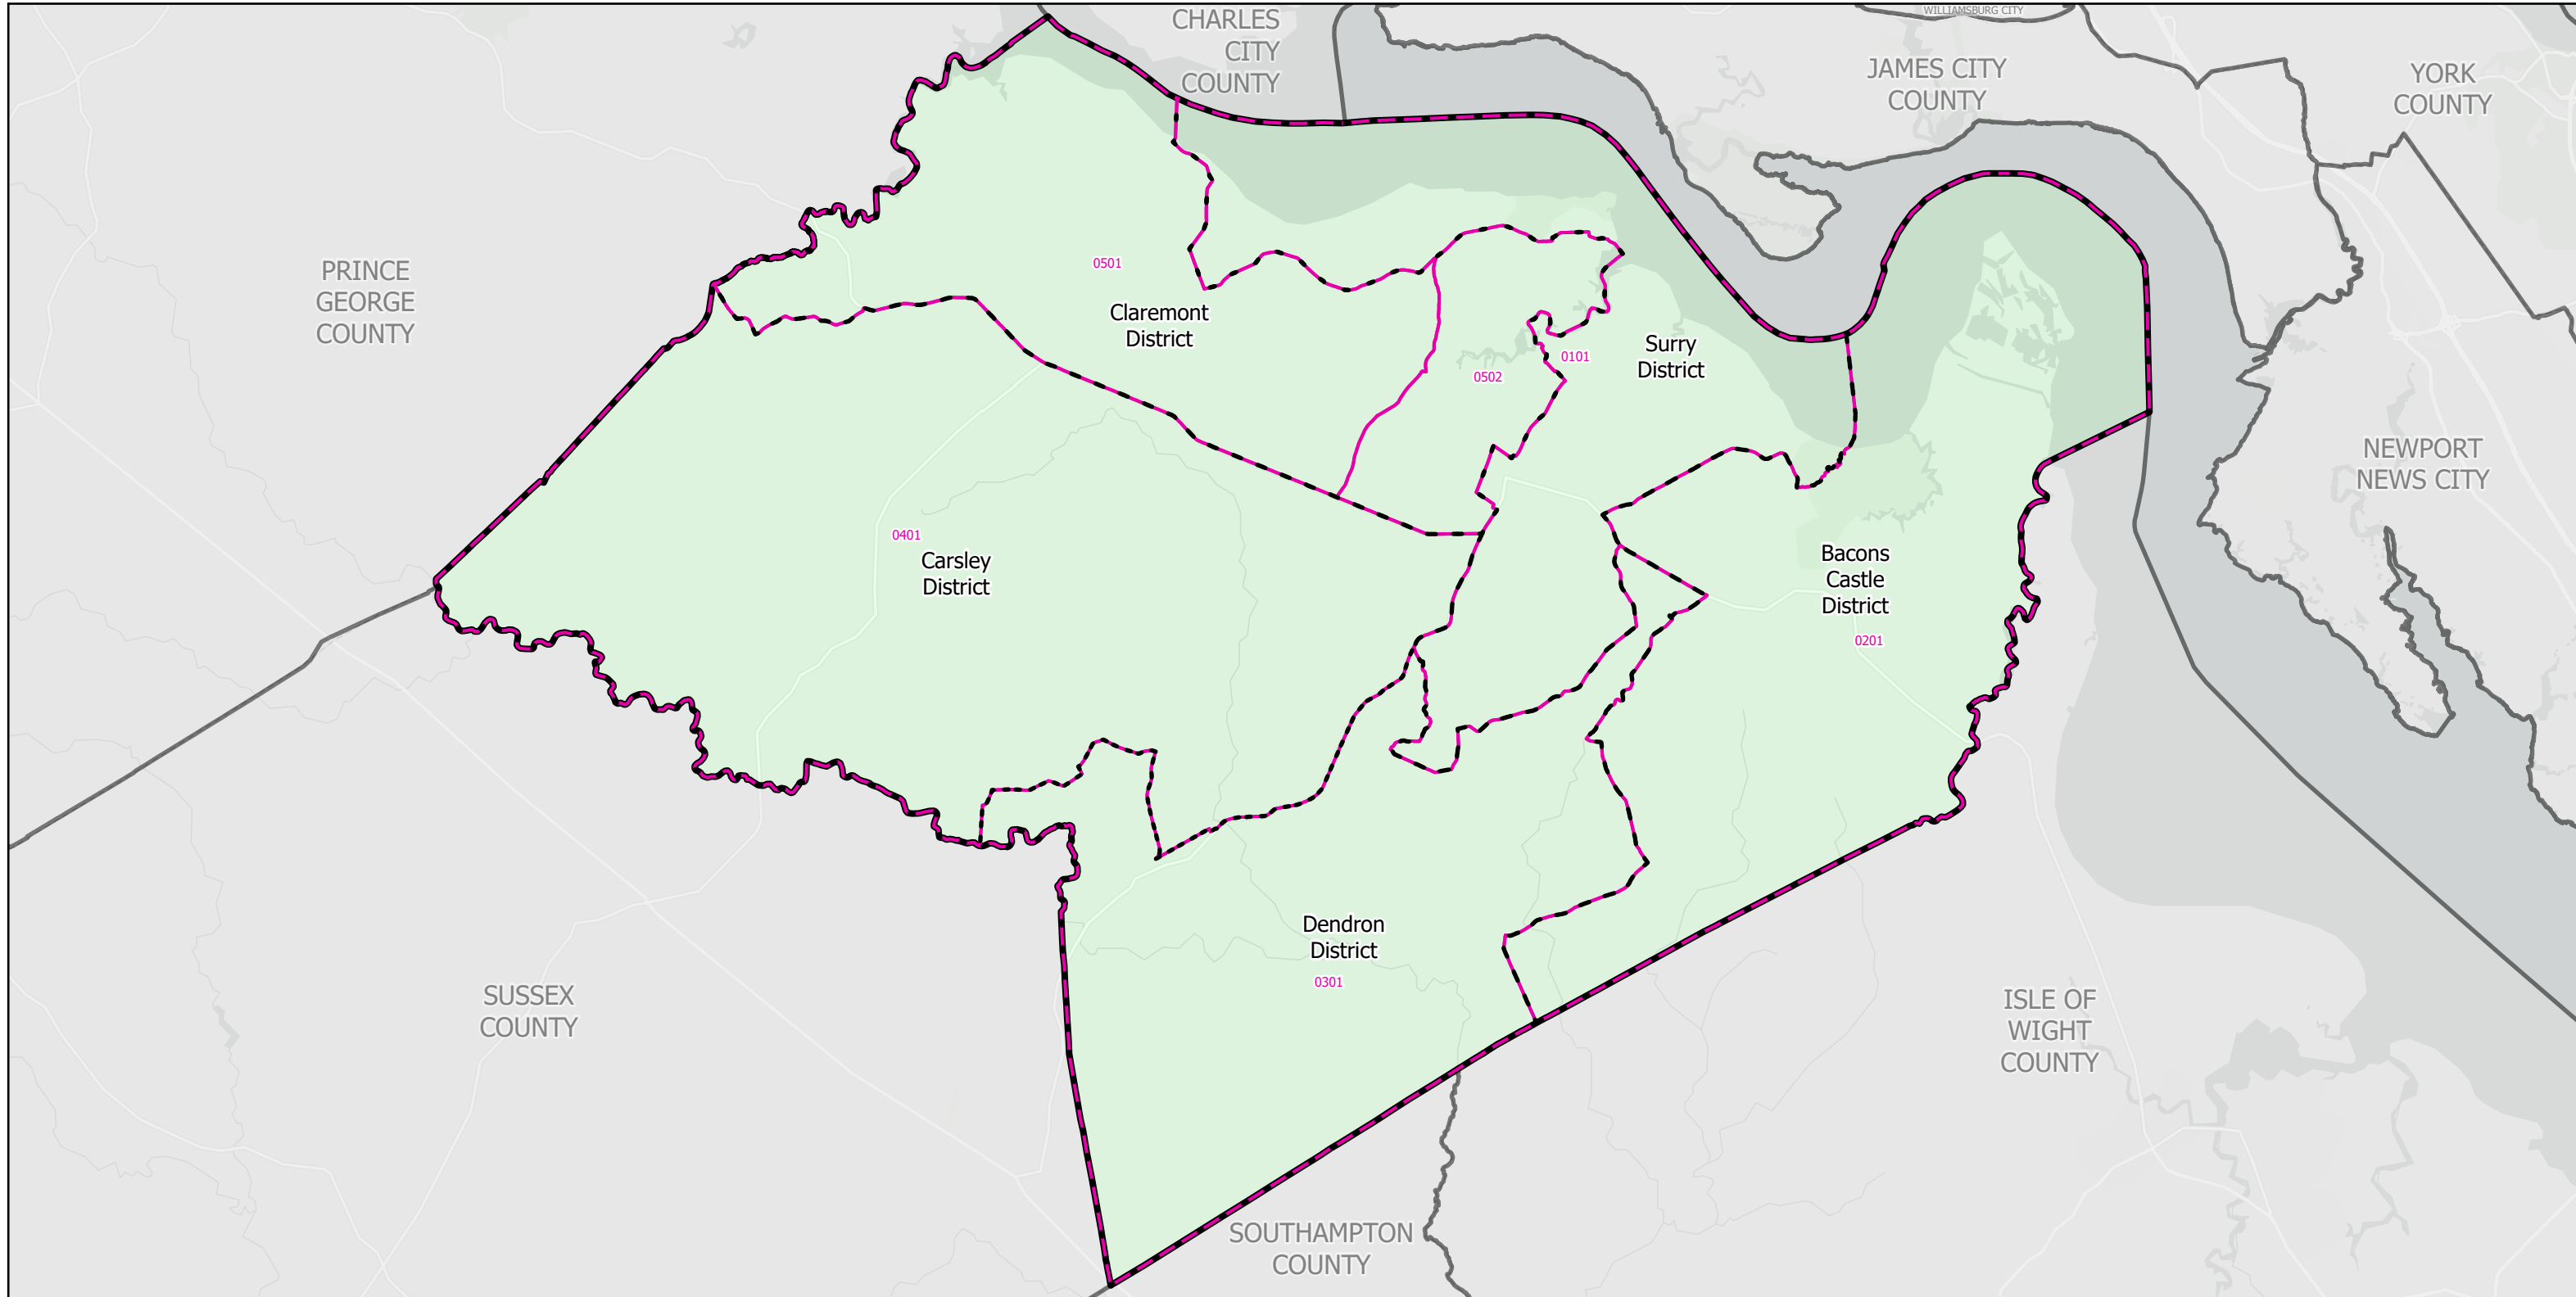

# Election Districts and Precincts

## Surry County

Legend:

- Locality
- Election District
- Precinct

Created by VA Elect GIS Dept 3/30/2026  
Base layer Sources: Esri, TomTom, Garmin, FAO, NOAA, USGS, © OpenStreetMap contributors, and the GIS User Community