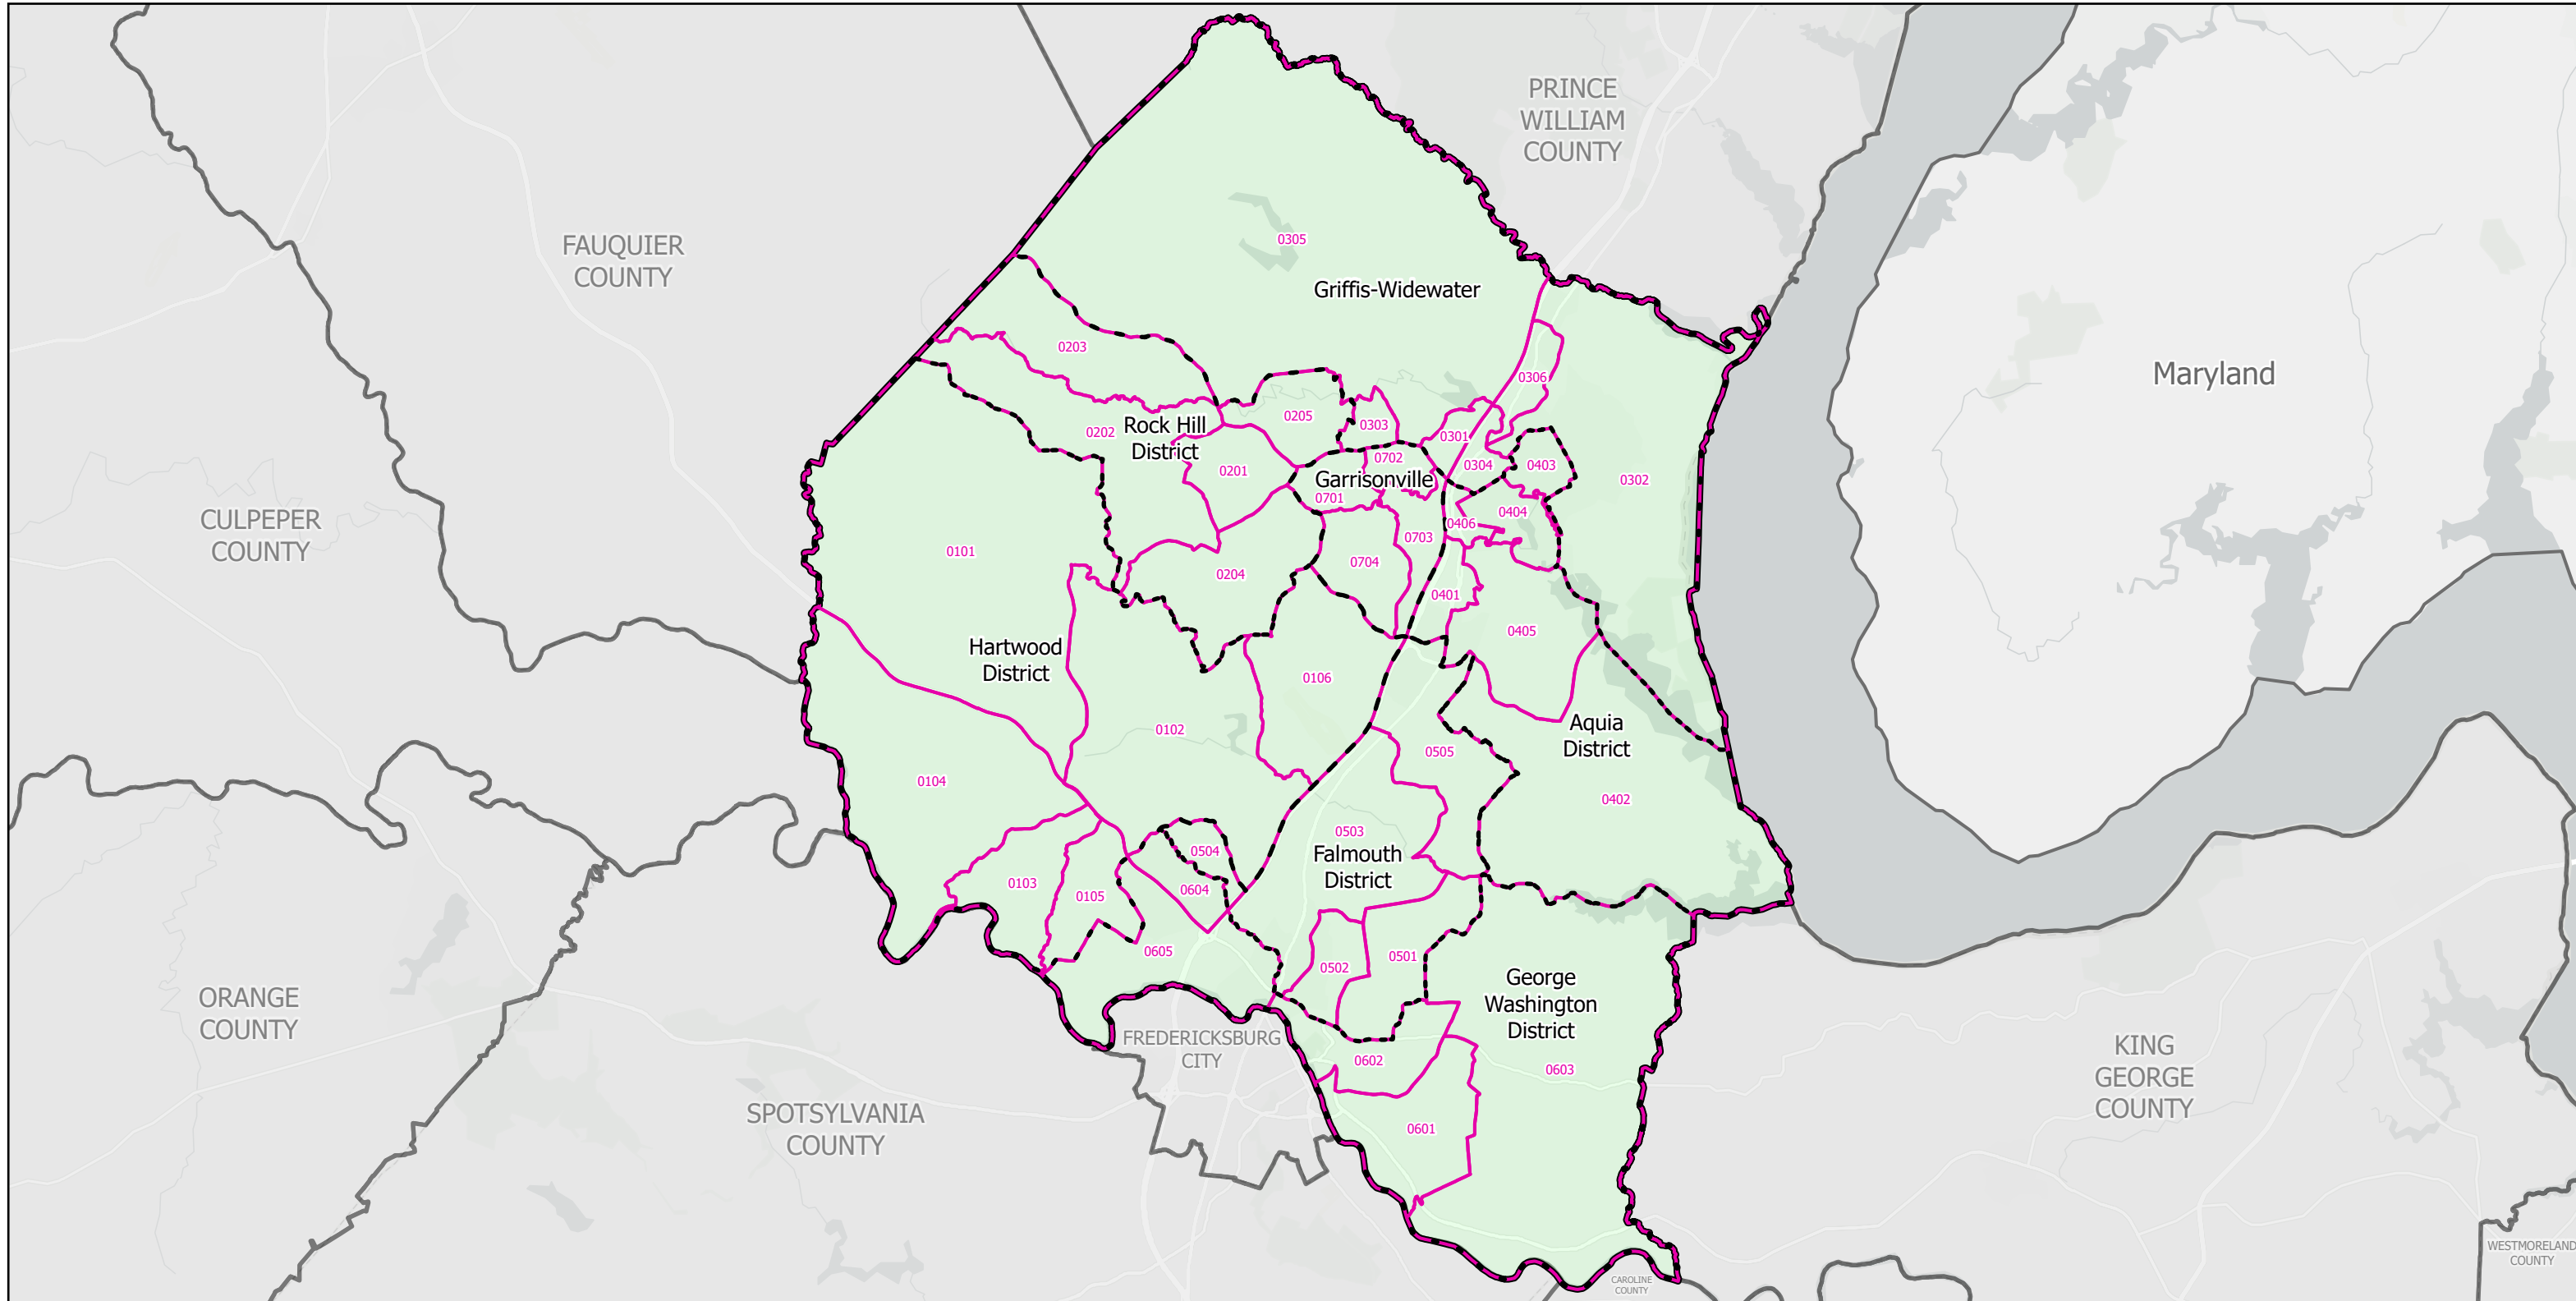

Election Districts and Precincts

Stafford County

█ Locality
- - - Election District
▭ Precinct

N
0 1.75 3.5 7 Miles
Created by VA Elect GIS Dept 3/30/2026
Base layer Sources: Esri, TomTom, Garmin, FAO, NOAA, USGS, © OpenStreetMap contributors, and the GIS User Community