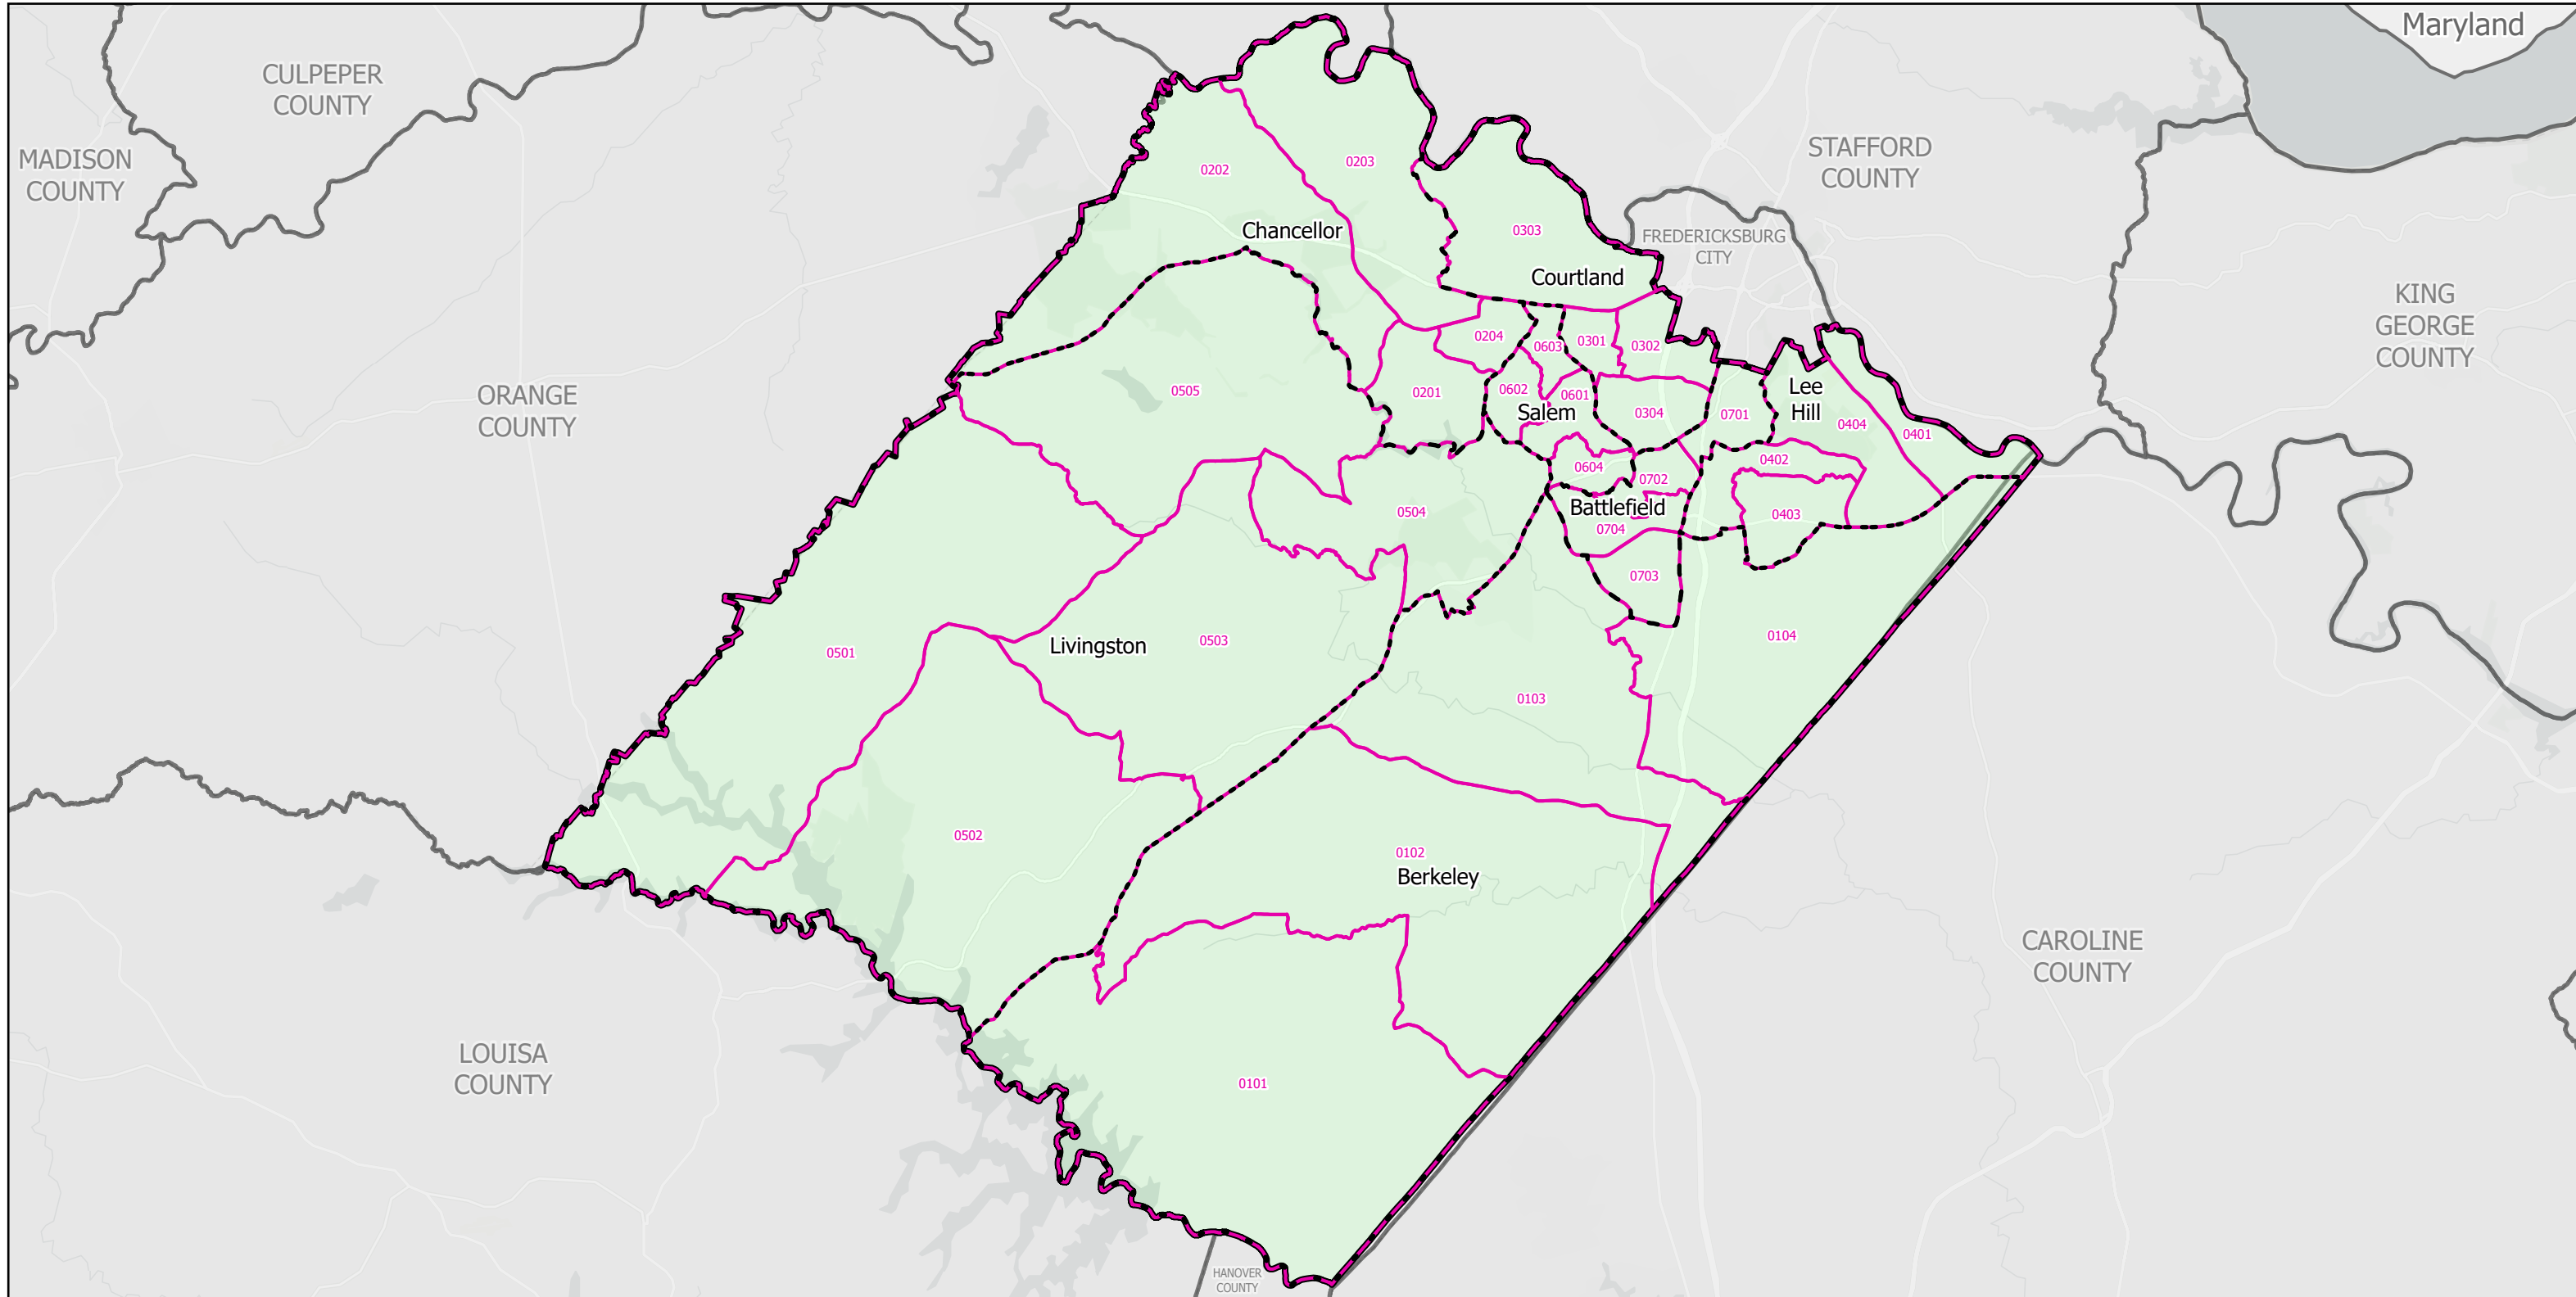

Election Districts and Precincts

Spotsylvania County

Legend:

- Locality
- Election District
- Precinct

Created by VA Elect GIS Dept 3/30/2026
Base layer Sources: Esri, TomTom, Garmin, FAO, NOAA, USGS, © OpenStreetMap contributors, and the GIS User Community