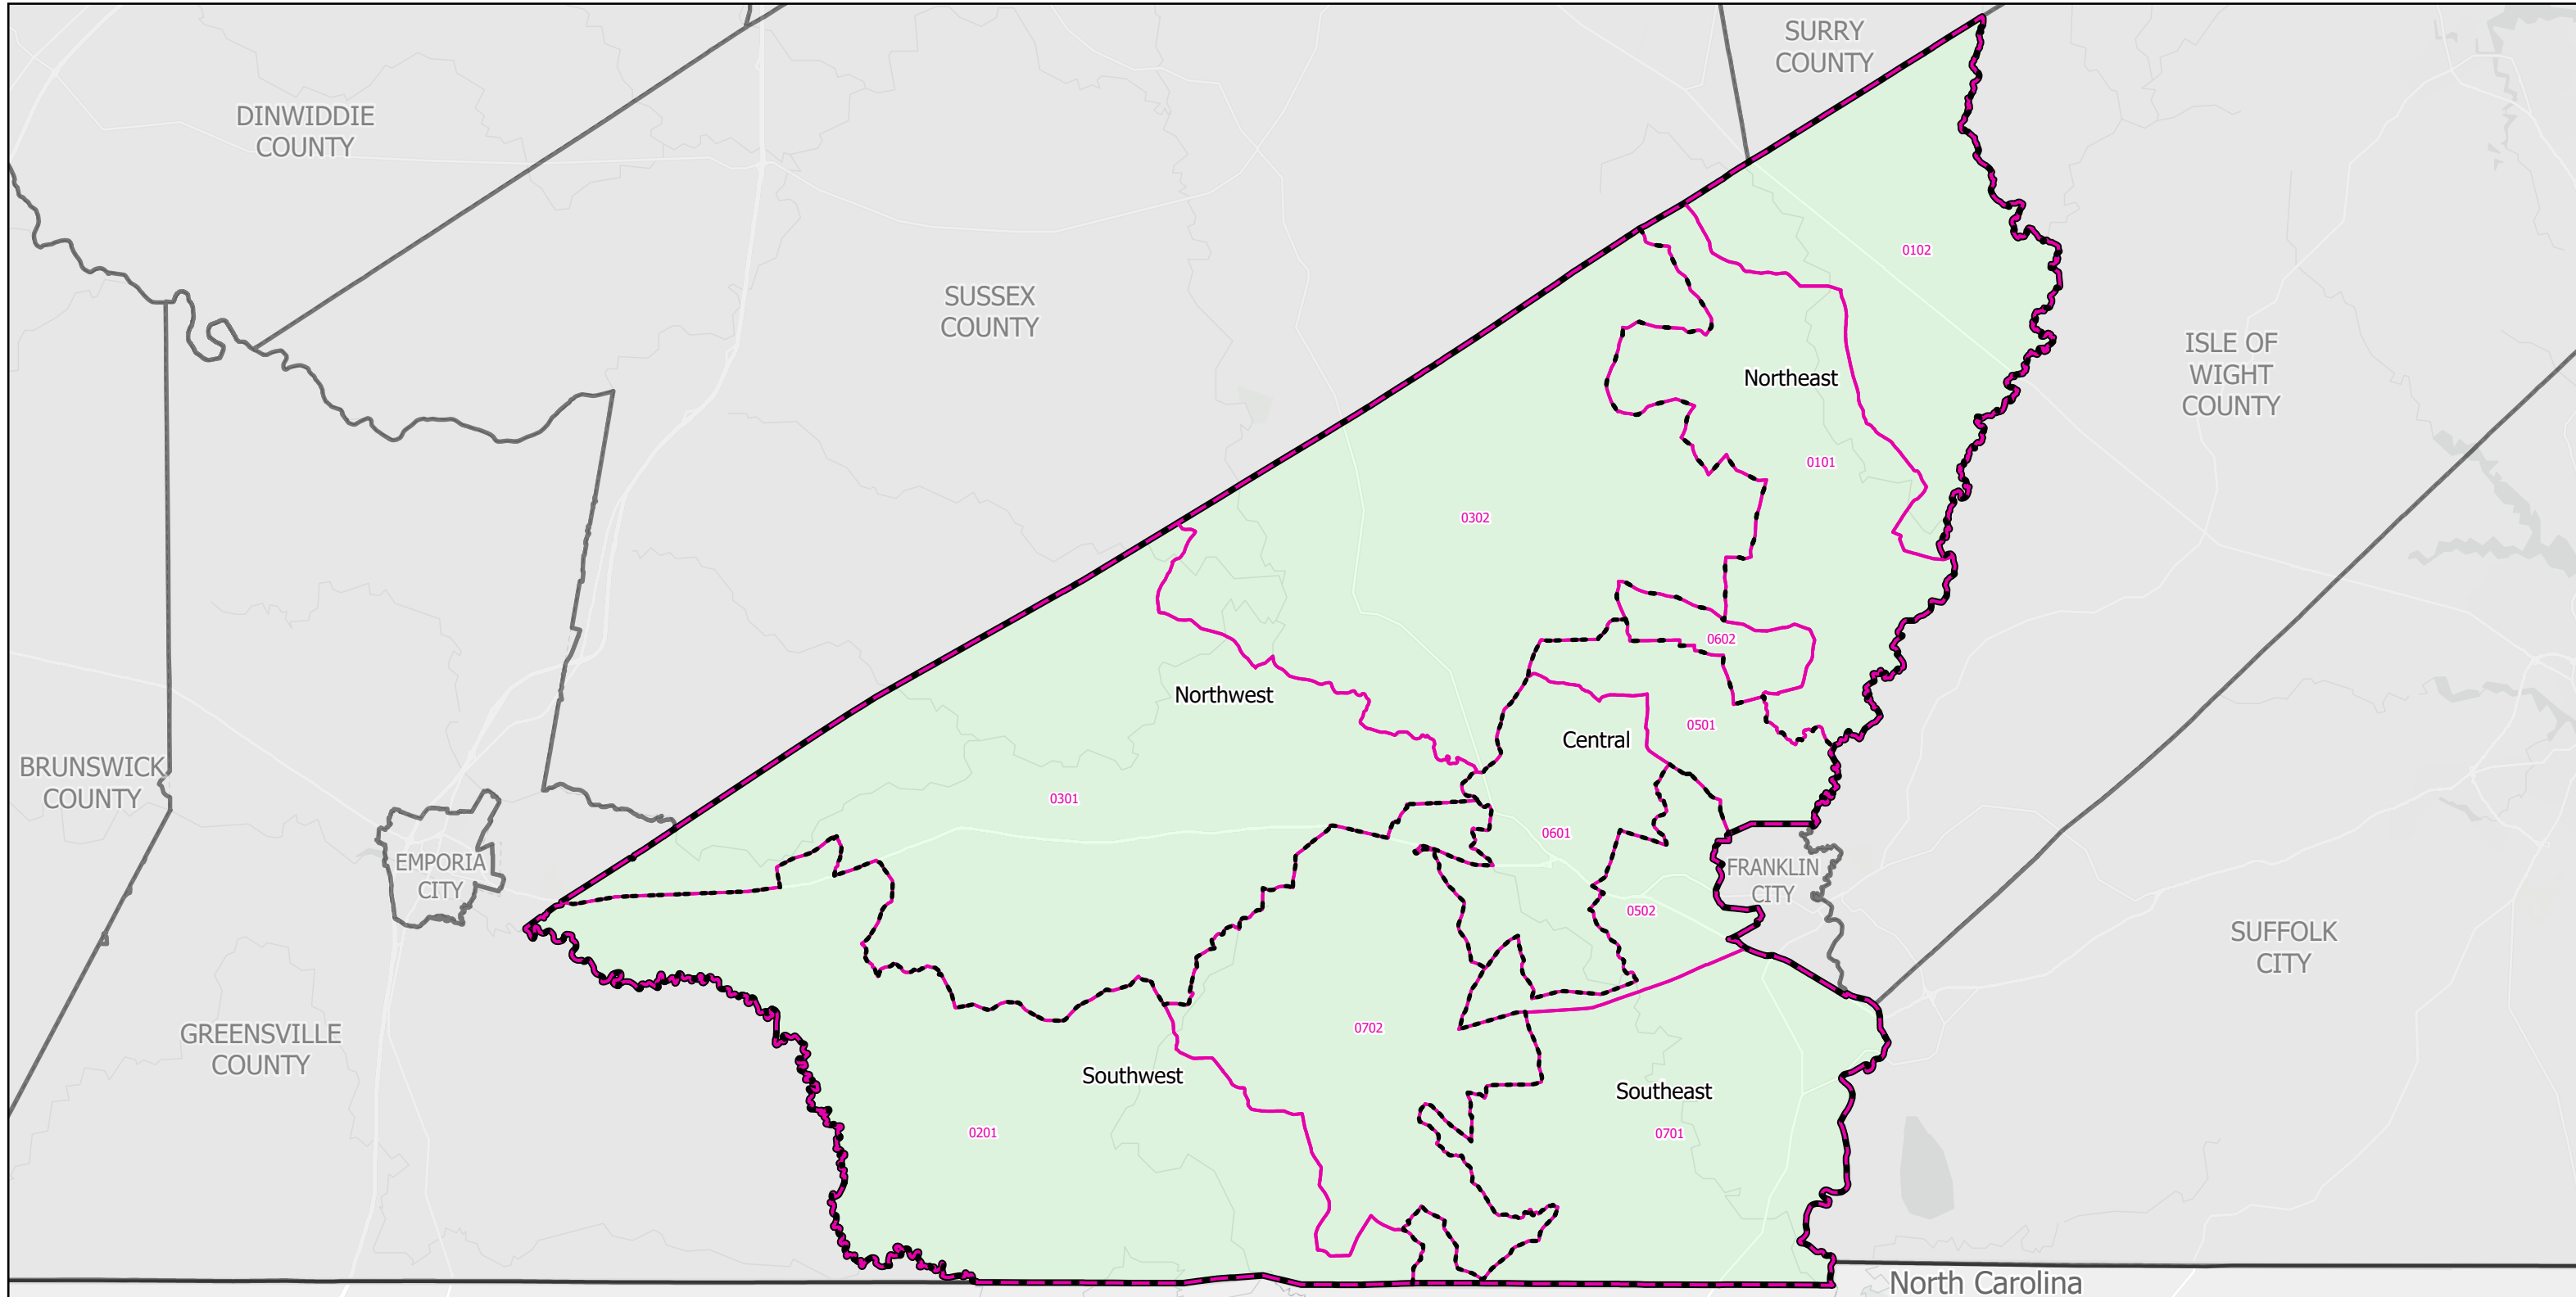

Election Districts and Precincts

Southampton County

Legend:

- Locality
- Election District
- Precinct

Created by VA Elect GIS Dept 3/30/2026
Base layer Sources: Esri, TomTom, Garmin, FAO, NOAA, USGS, © OpenStreetMap contributors, and the GIS User Community