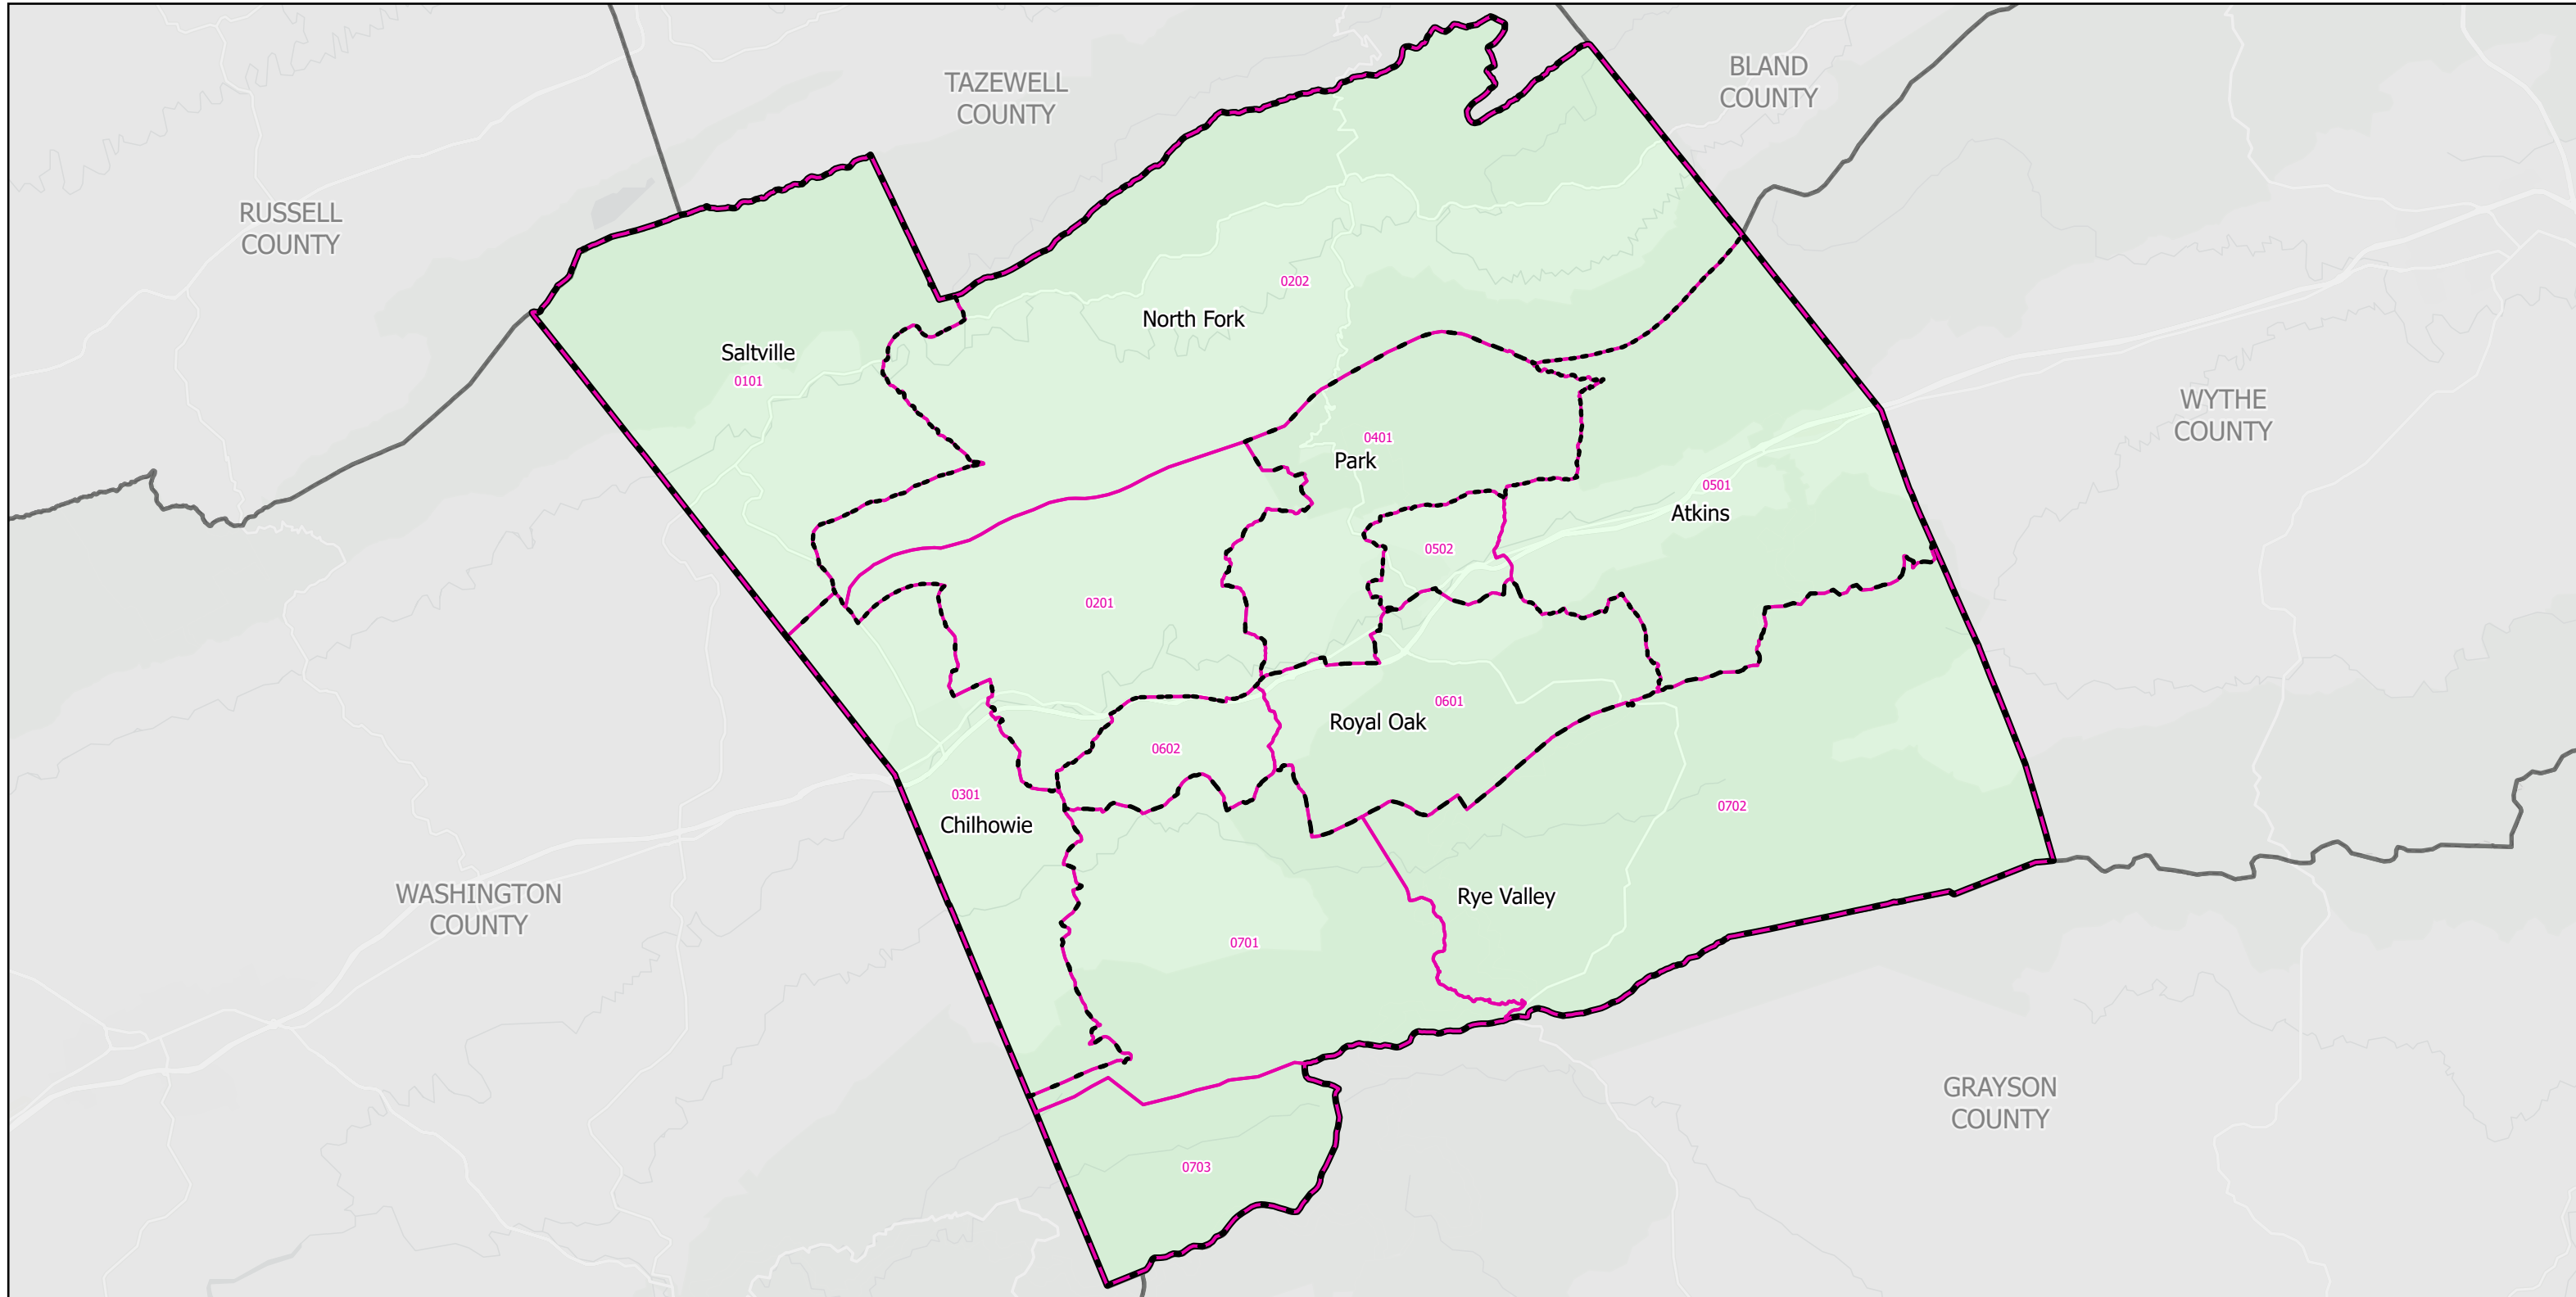

Election Districts and Precincts

Smyth County

 Locality
 Election District
 Precinct

0 1.75 3.5 7 Miles

Created by VA Elect GIS Dept 3/30/2026
Base layer Sources: Esri, TomTom, Garmin, FAO, NOAA, USGS, © OpenStreetMap contributors, and the GIS User Community