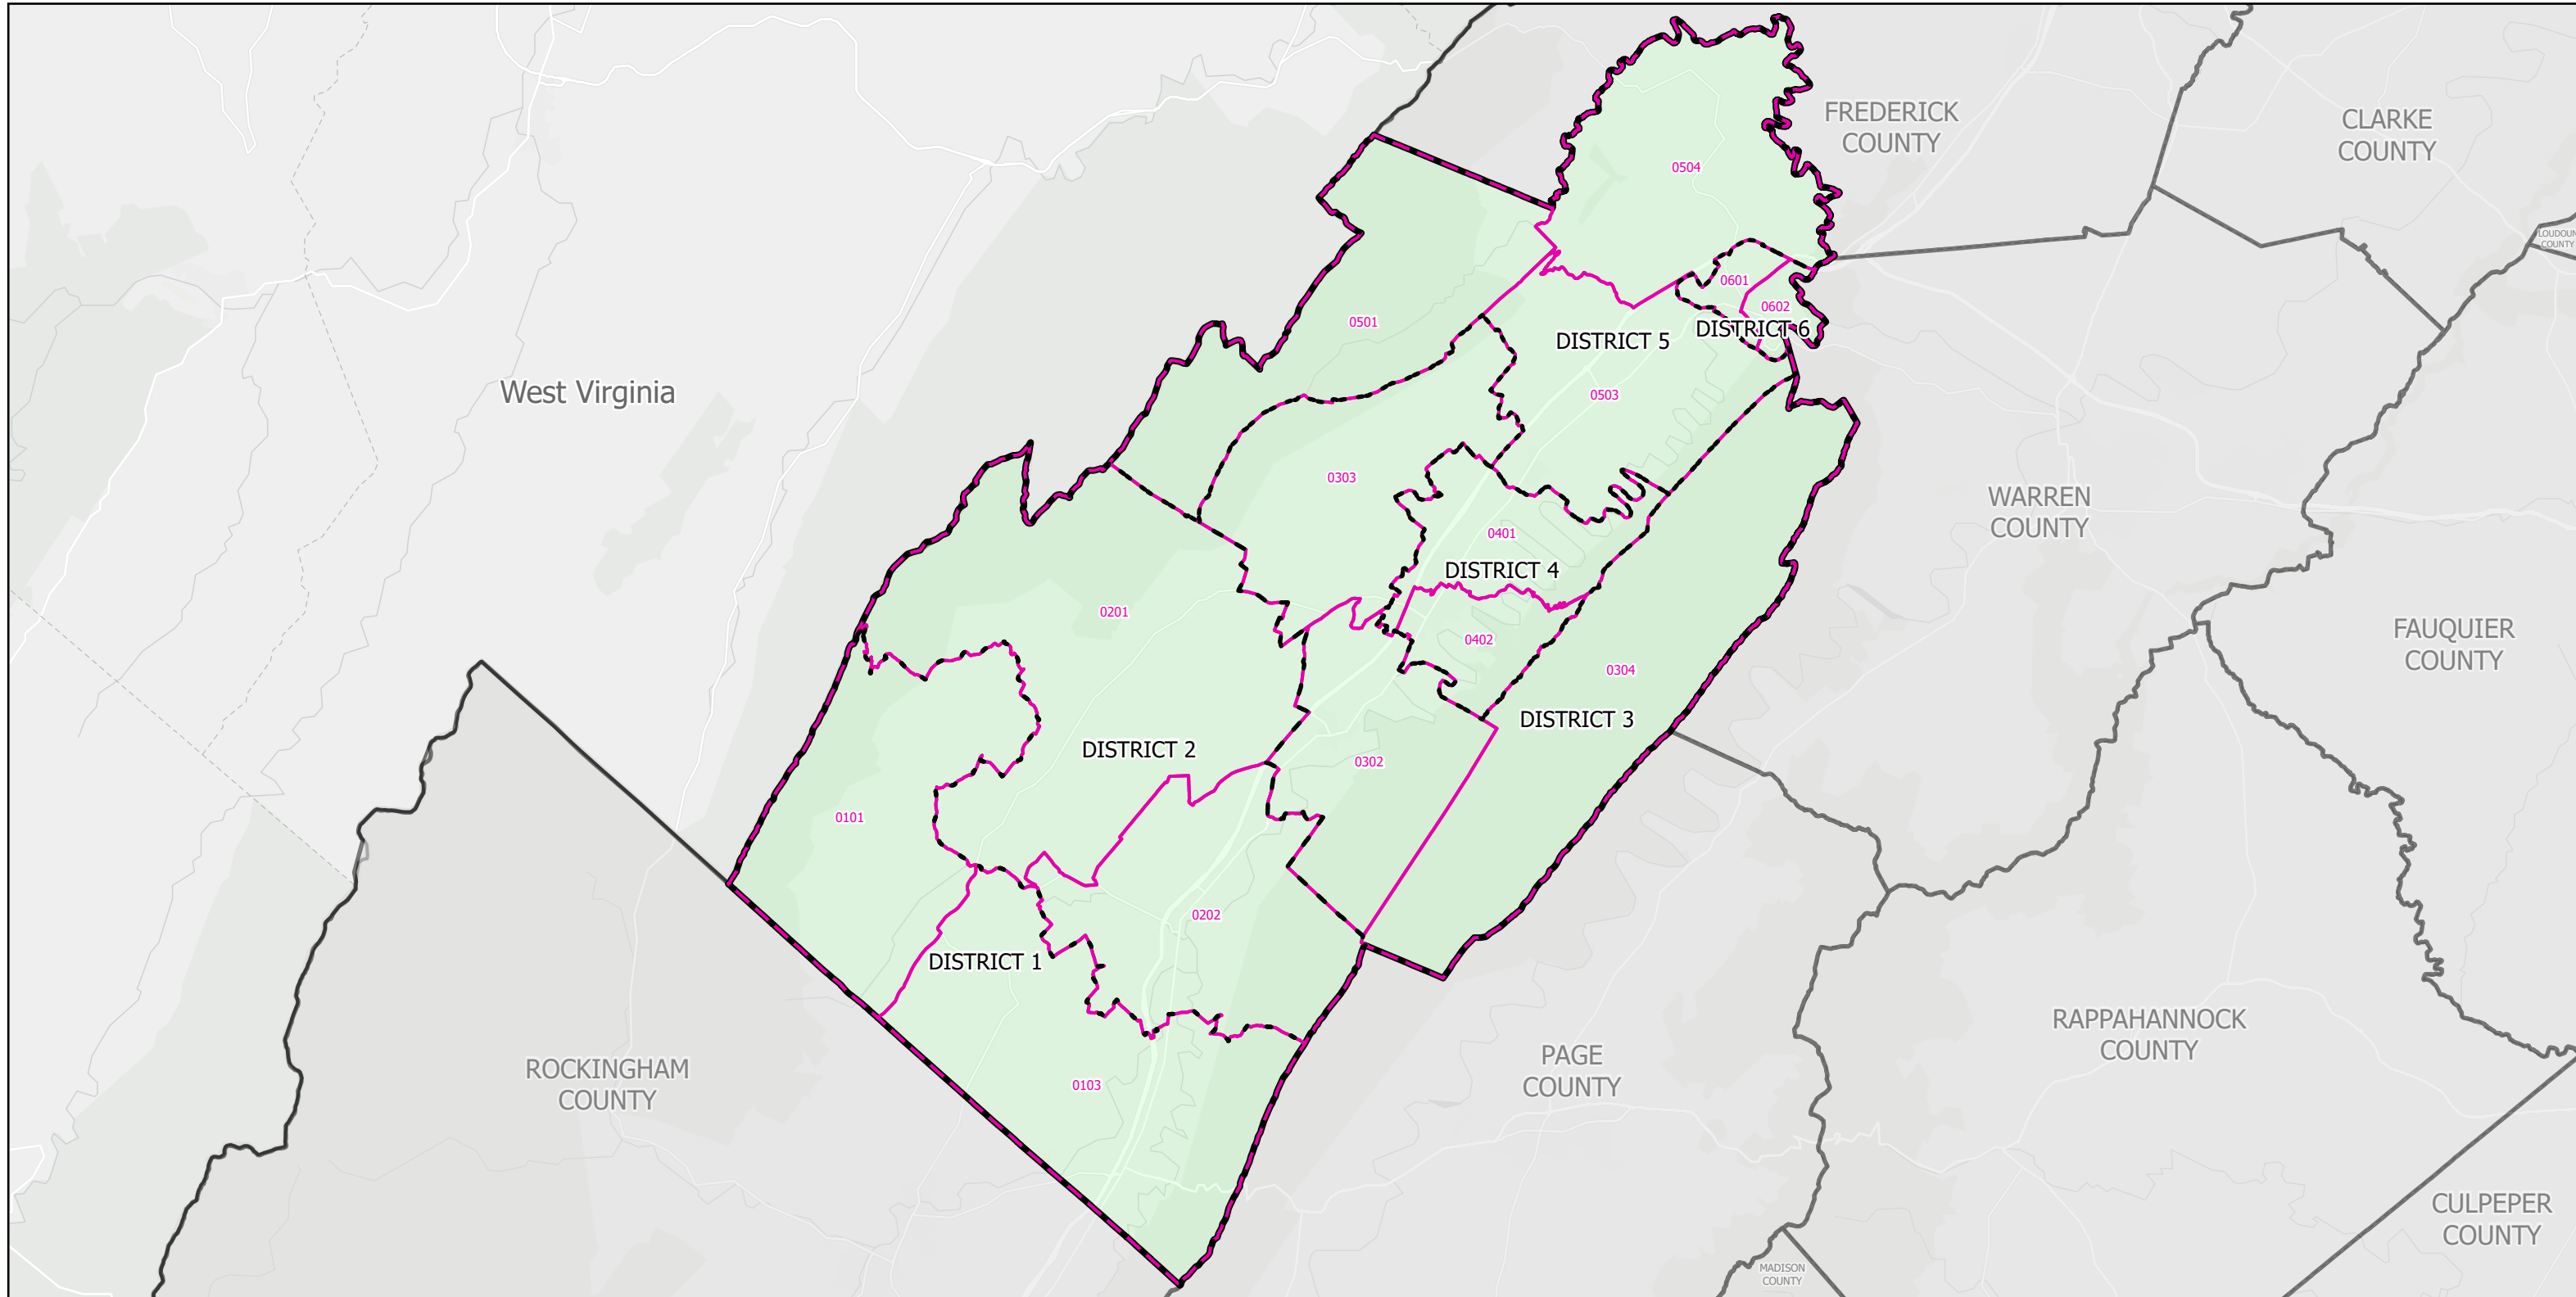

Election Districts and Precincts

Shenandoah County

Created by VA Elect GIS Dept 3/30/2026
Base layer Sources: Esri, TomTom, Garmin, FAO, NOAA, USGS, © OpenStreetMap contributors, and the GIS User Community