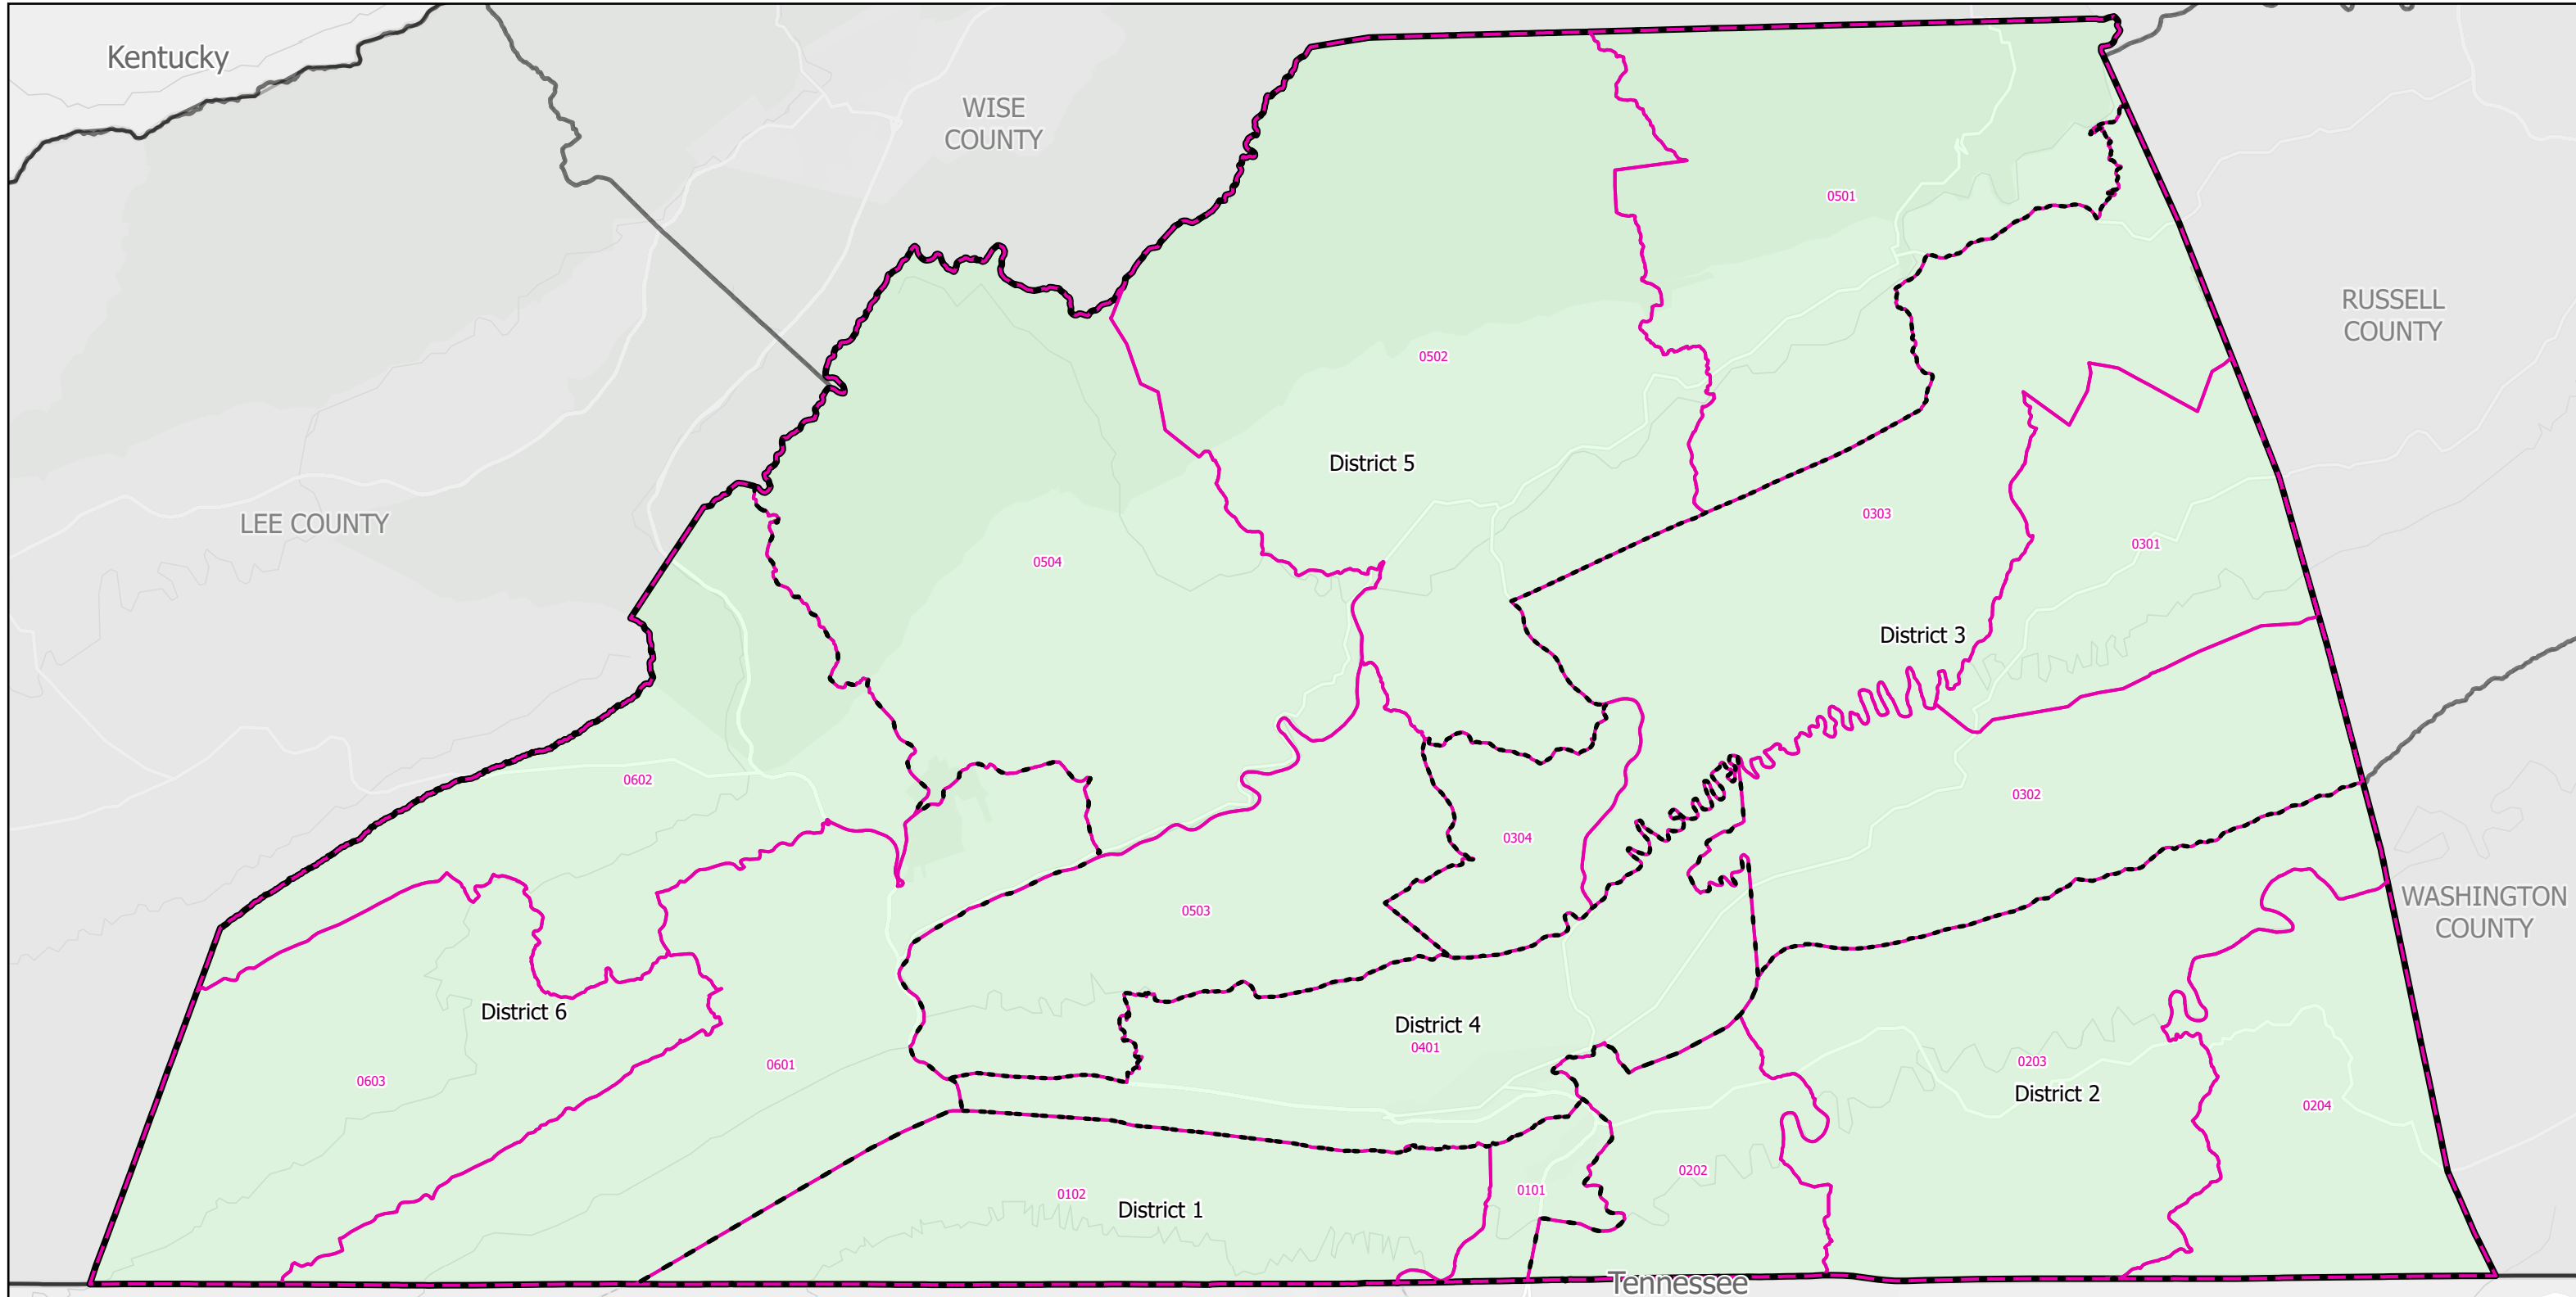

Election Districts and Precincts

Scott County

 Locality
 Election District
 Precinct

N

0 1.25 2.5 5 Miles
Created by VA Elect GIS Dept 3/30/2026
Base layer Sources: Esri, TomTom, Garmin, FAO, NOAA, USGS, © OpenStreetMap contributors, and the GIS User Community