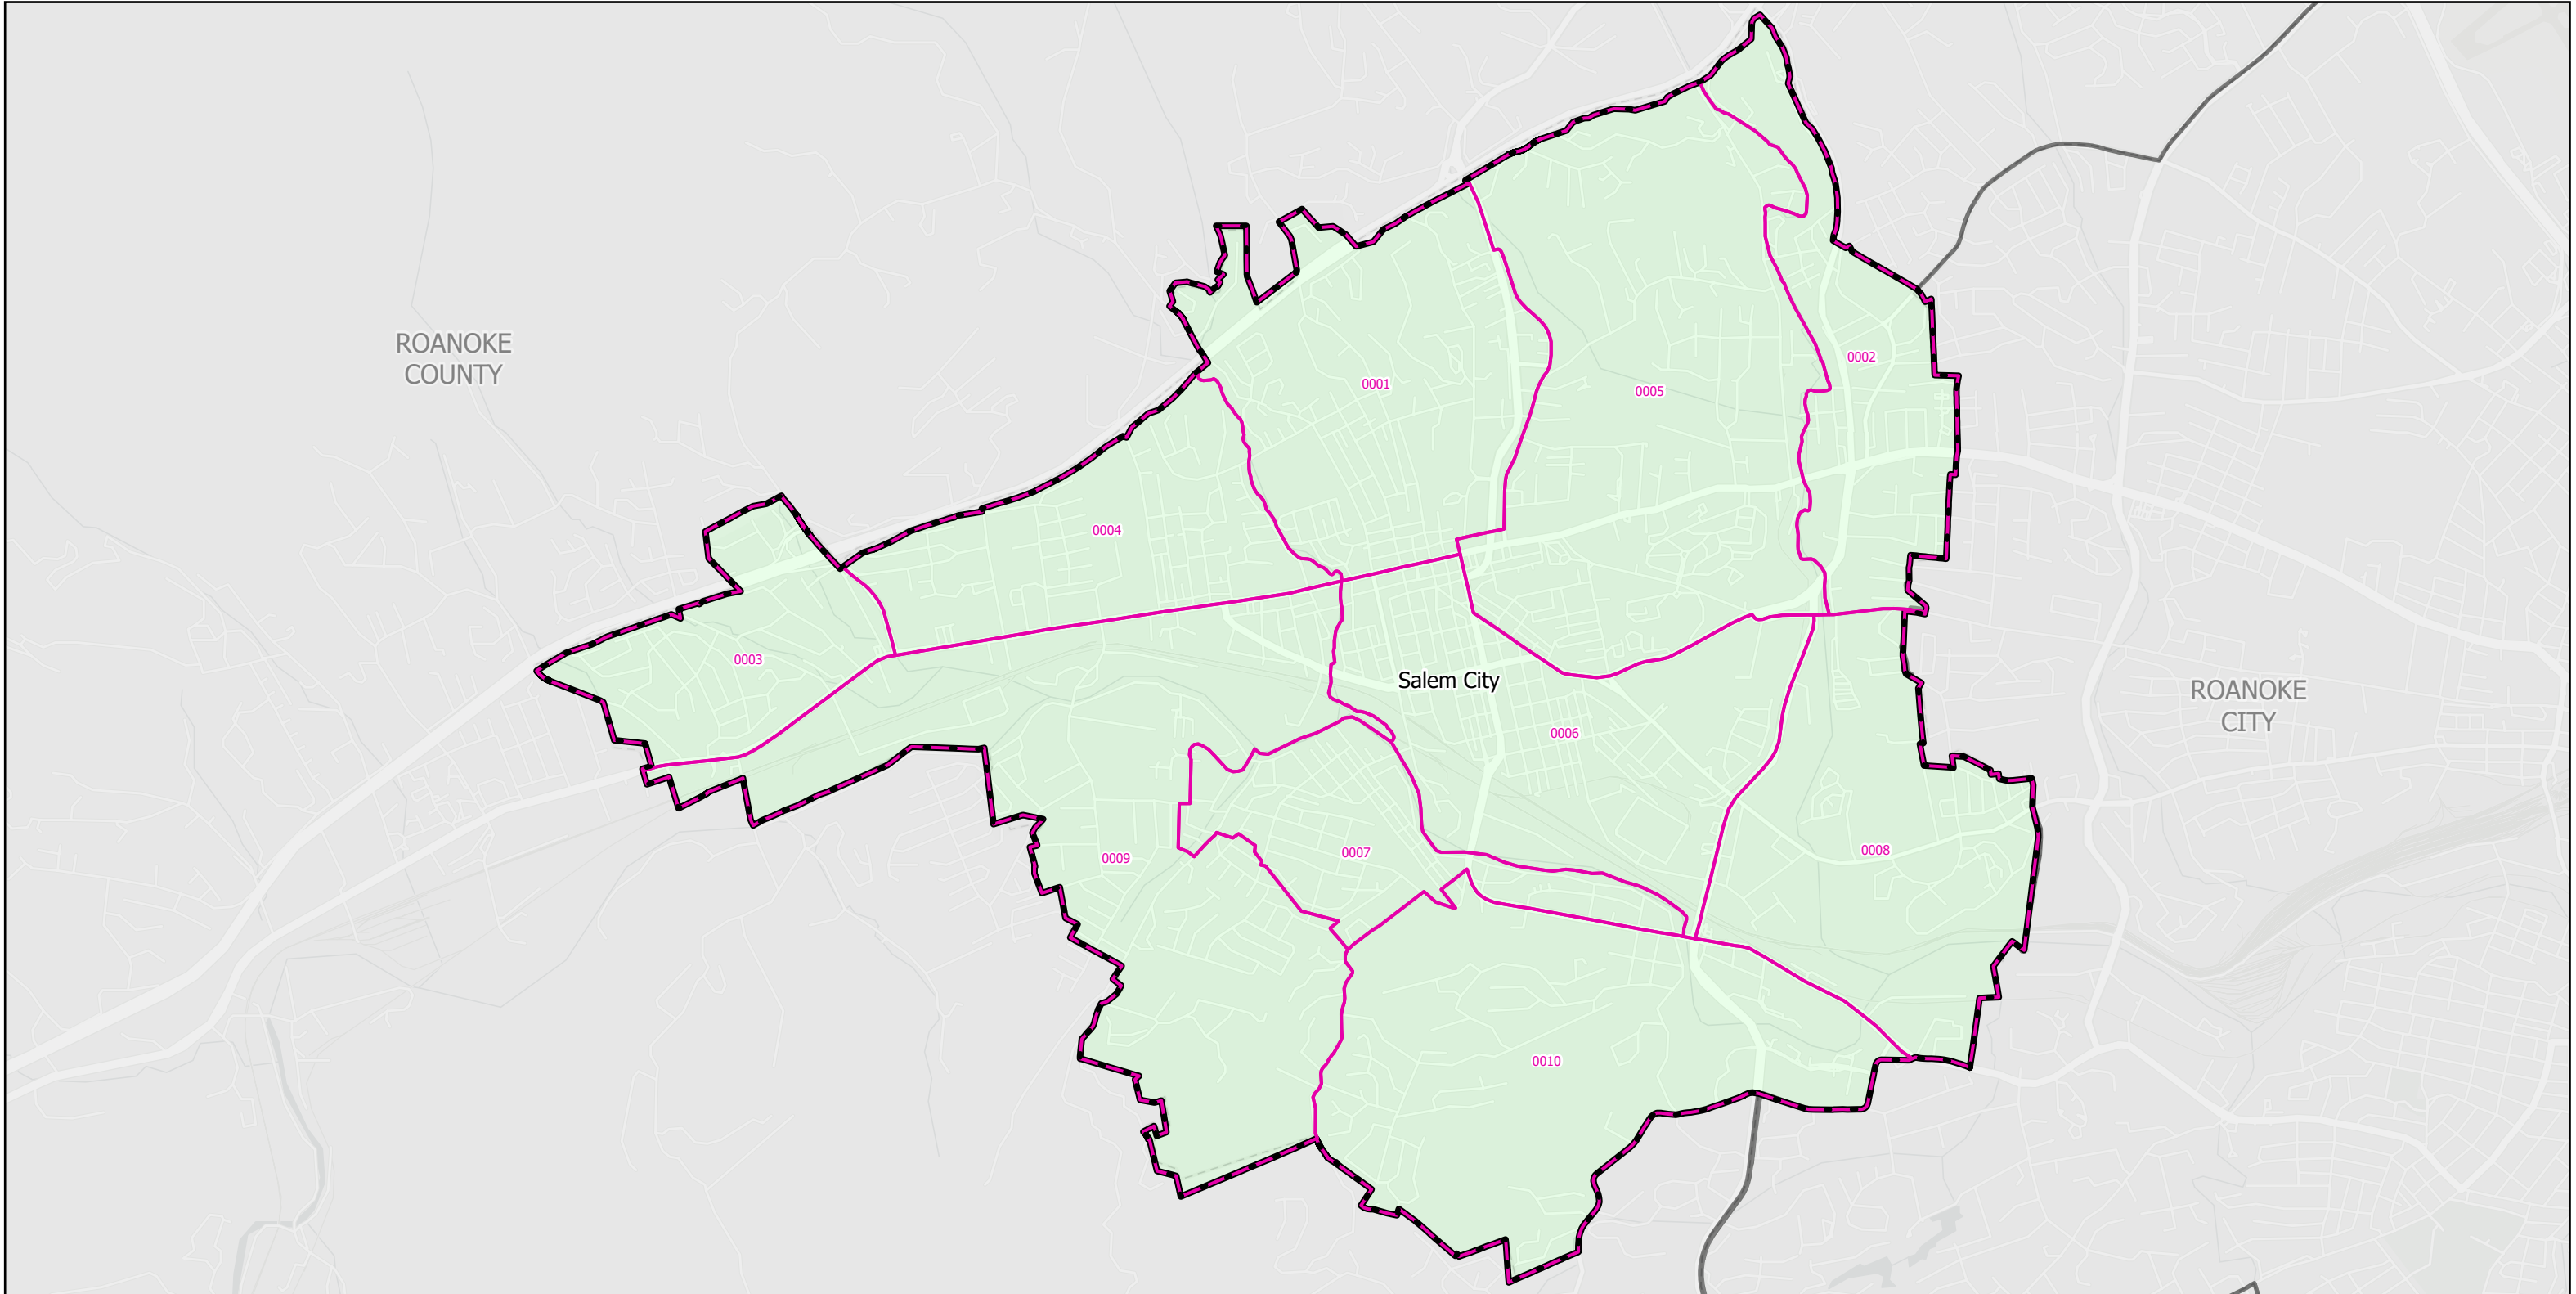

# Election Districts and Precincts

## Salem City

Created by VA Elect GIS Dept 3/30/2026  
Base layer Sources: Esri, TomTom, Garmin, FAO, NOAA, USGS, © OpenStreetMap contributors, and the GIS User Community