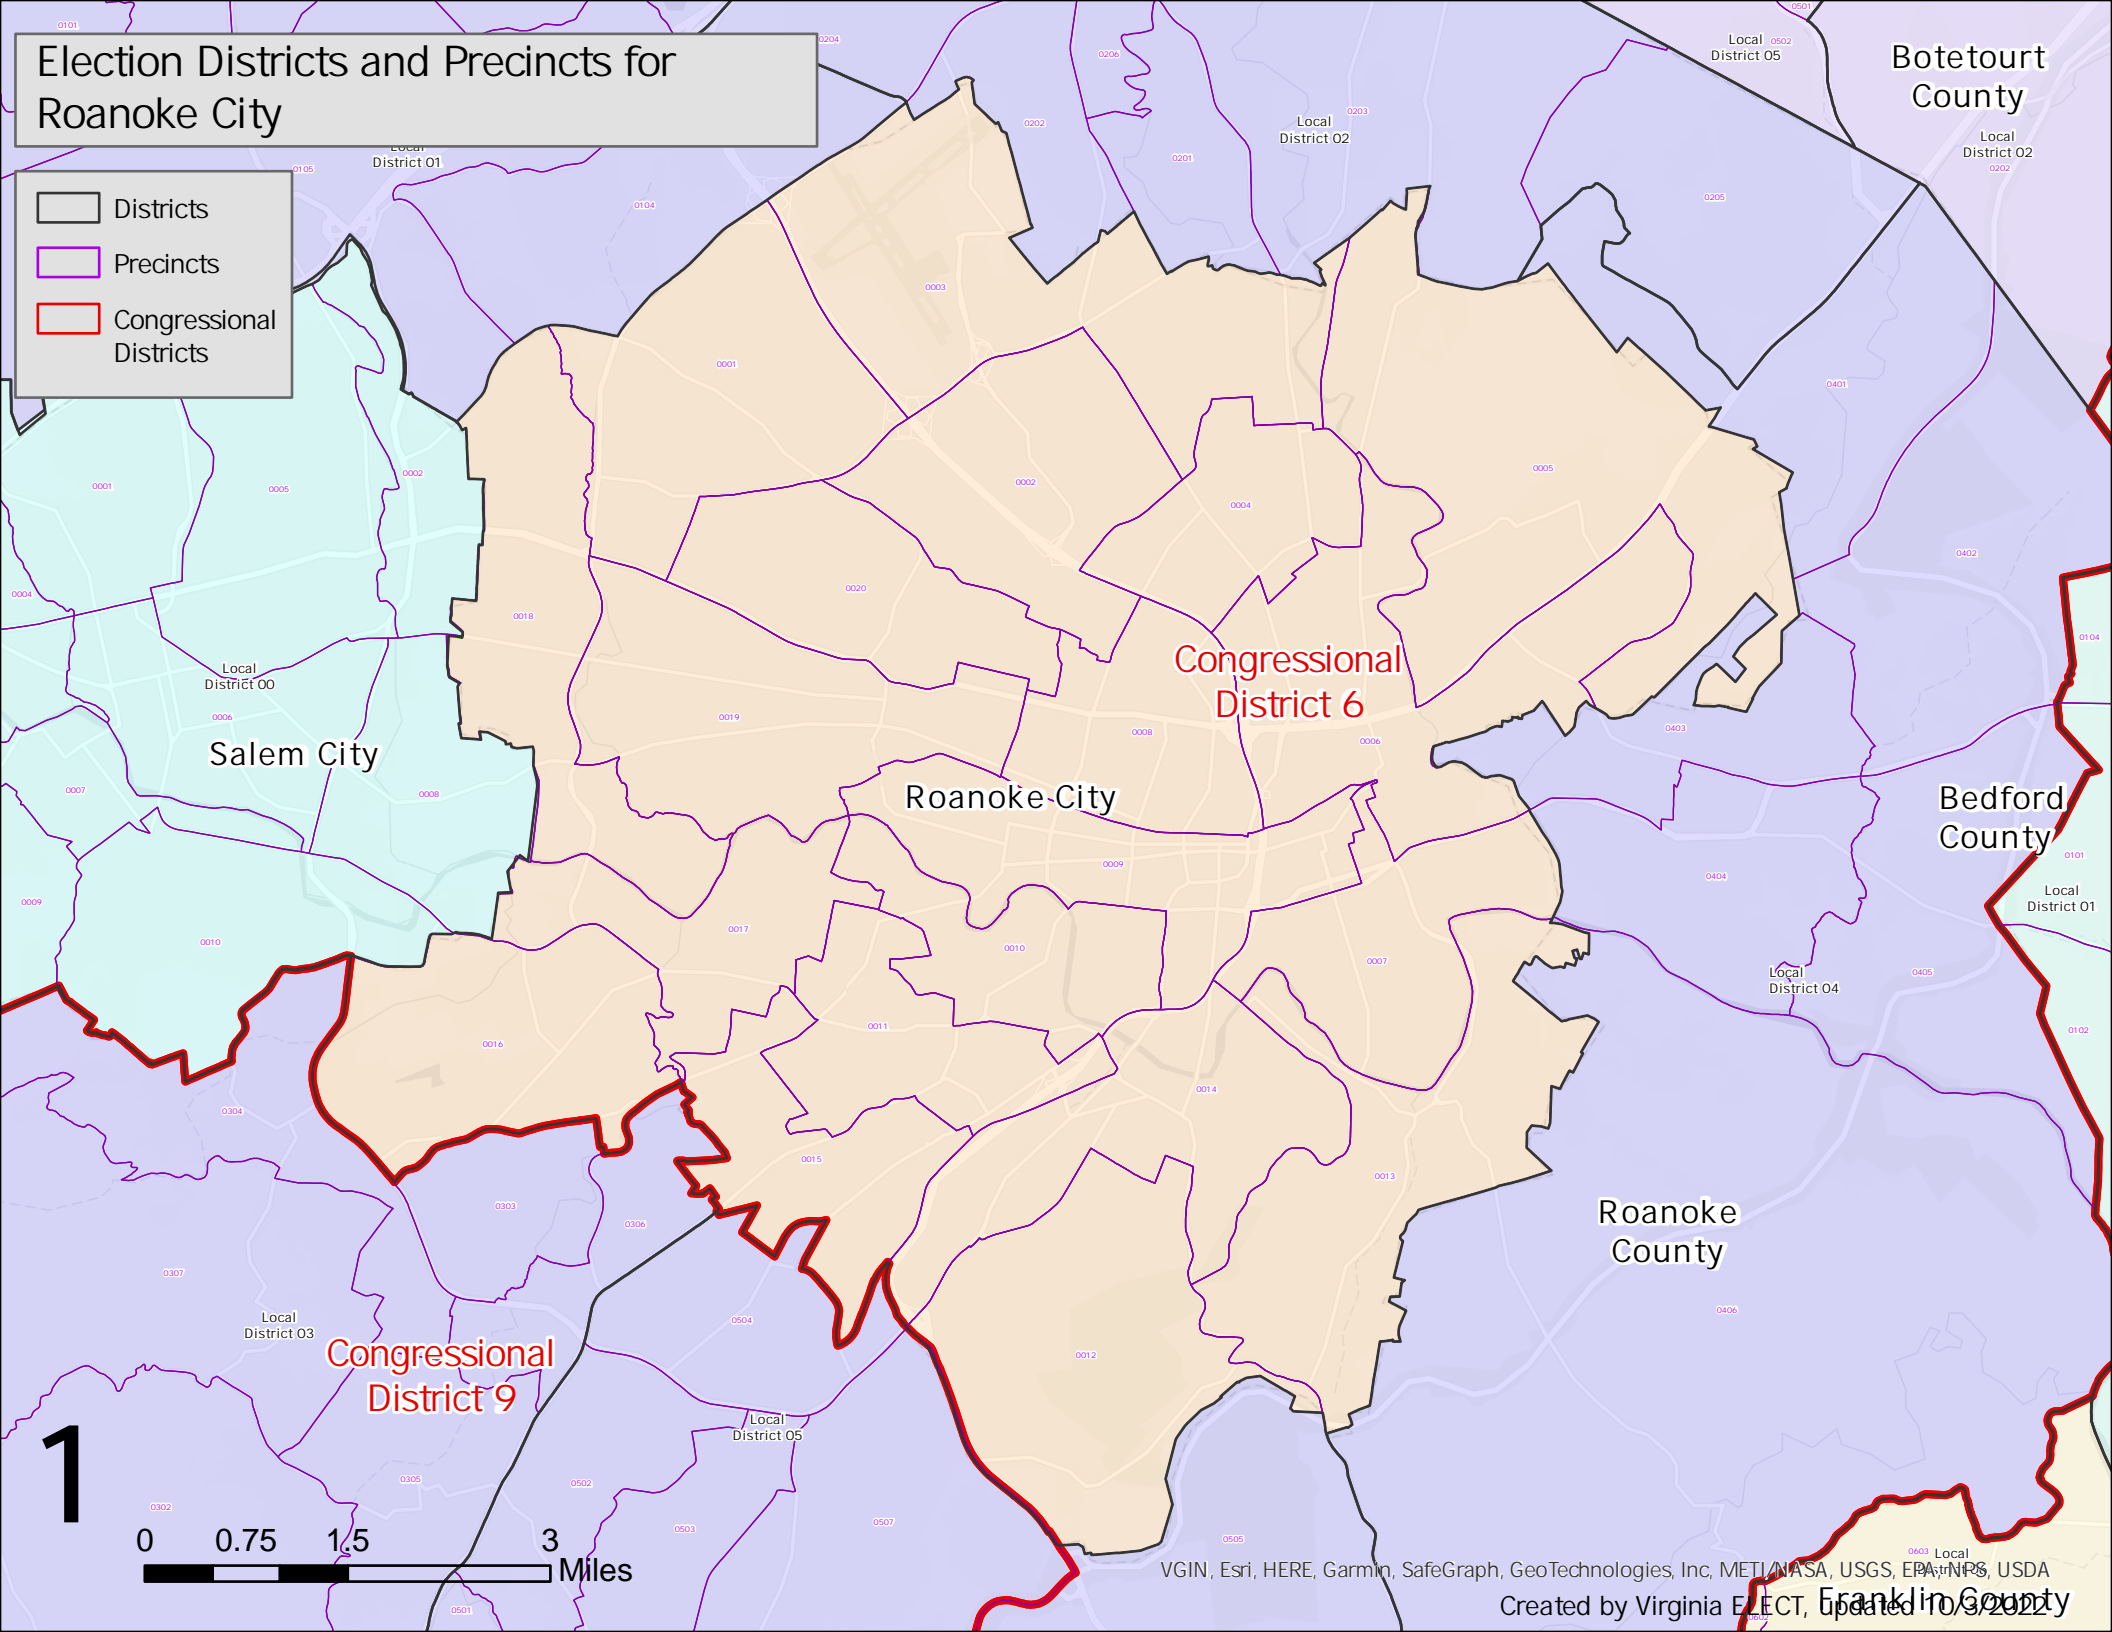

Election Districts and Precincts for Roanoke City

- Districts
- Precincts
- Congressional Districts

Congressional District 6

Roanoke City

Salem City

Congressional District 9

0 0.75 1.5 3 Miles

1