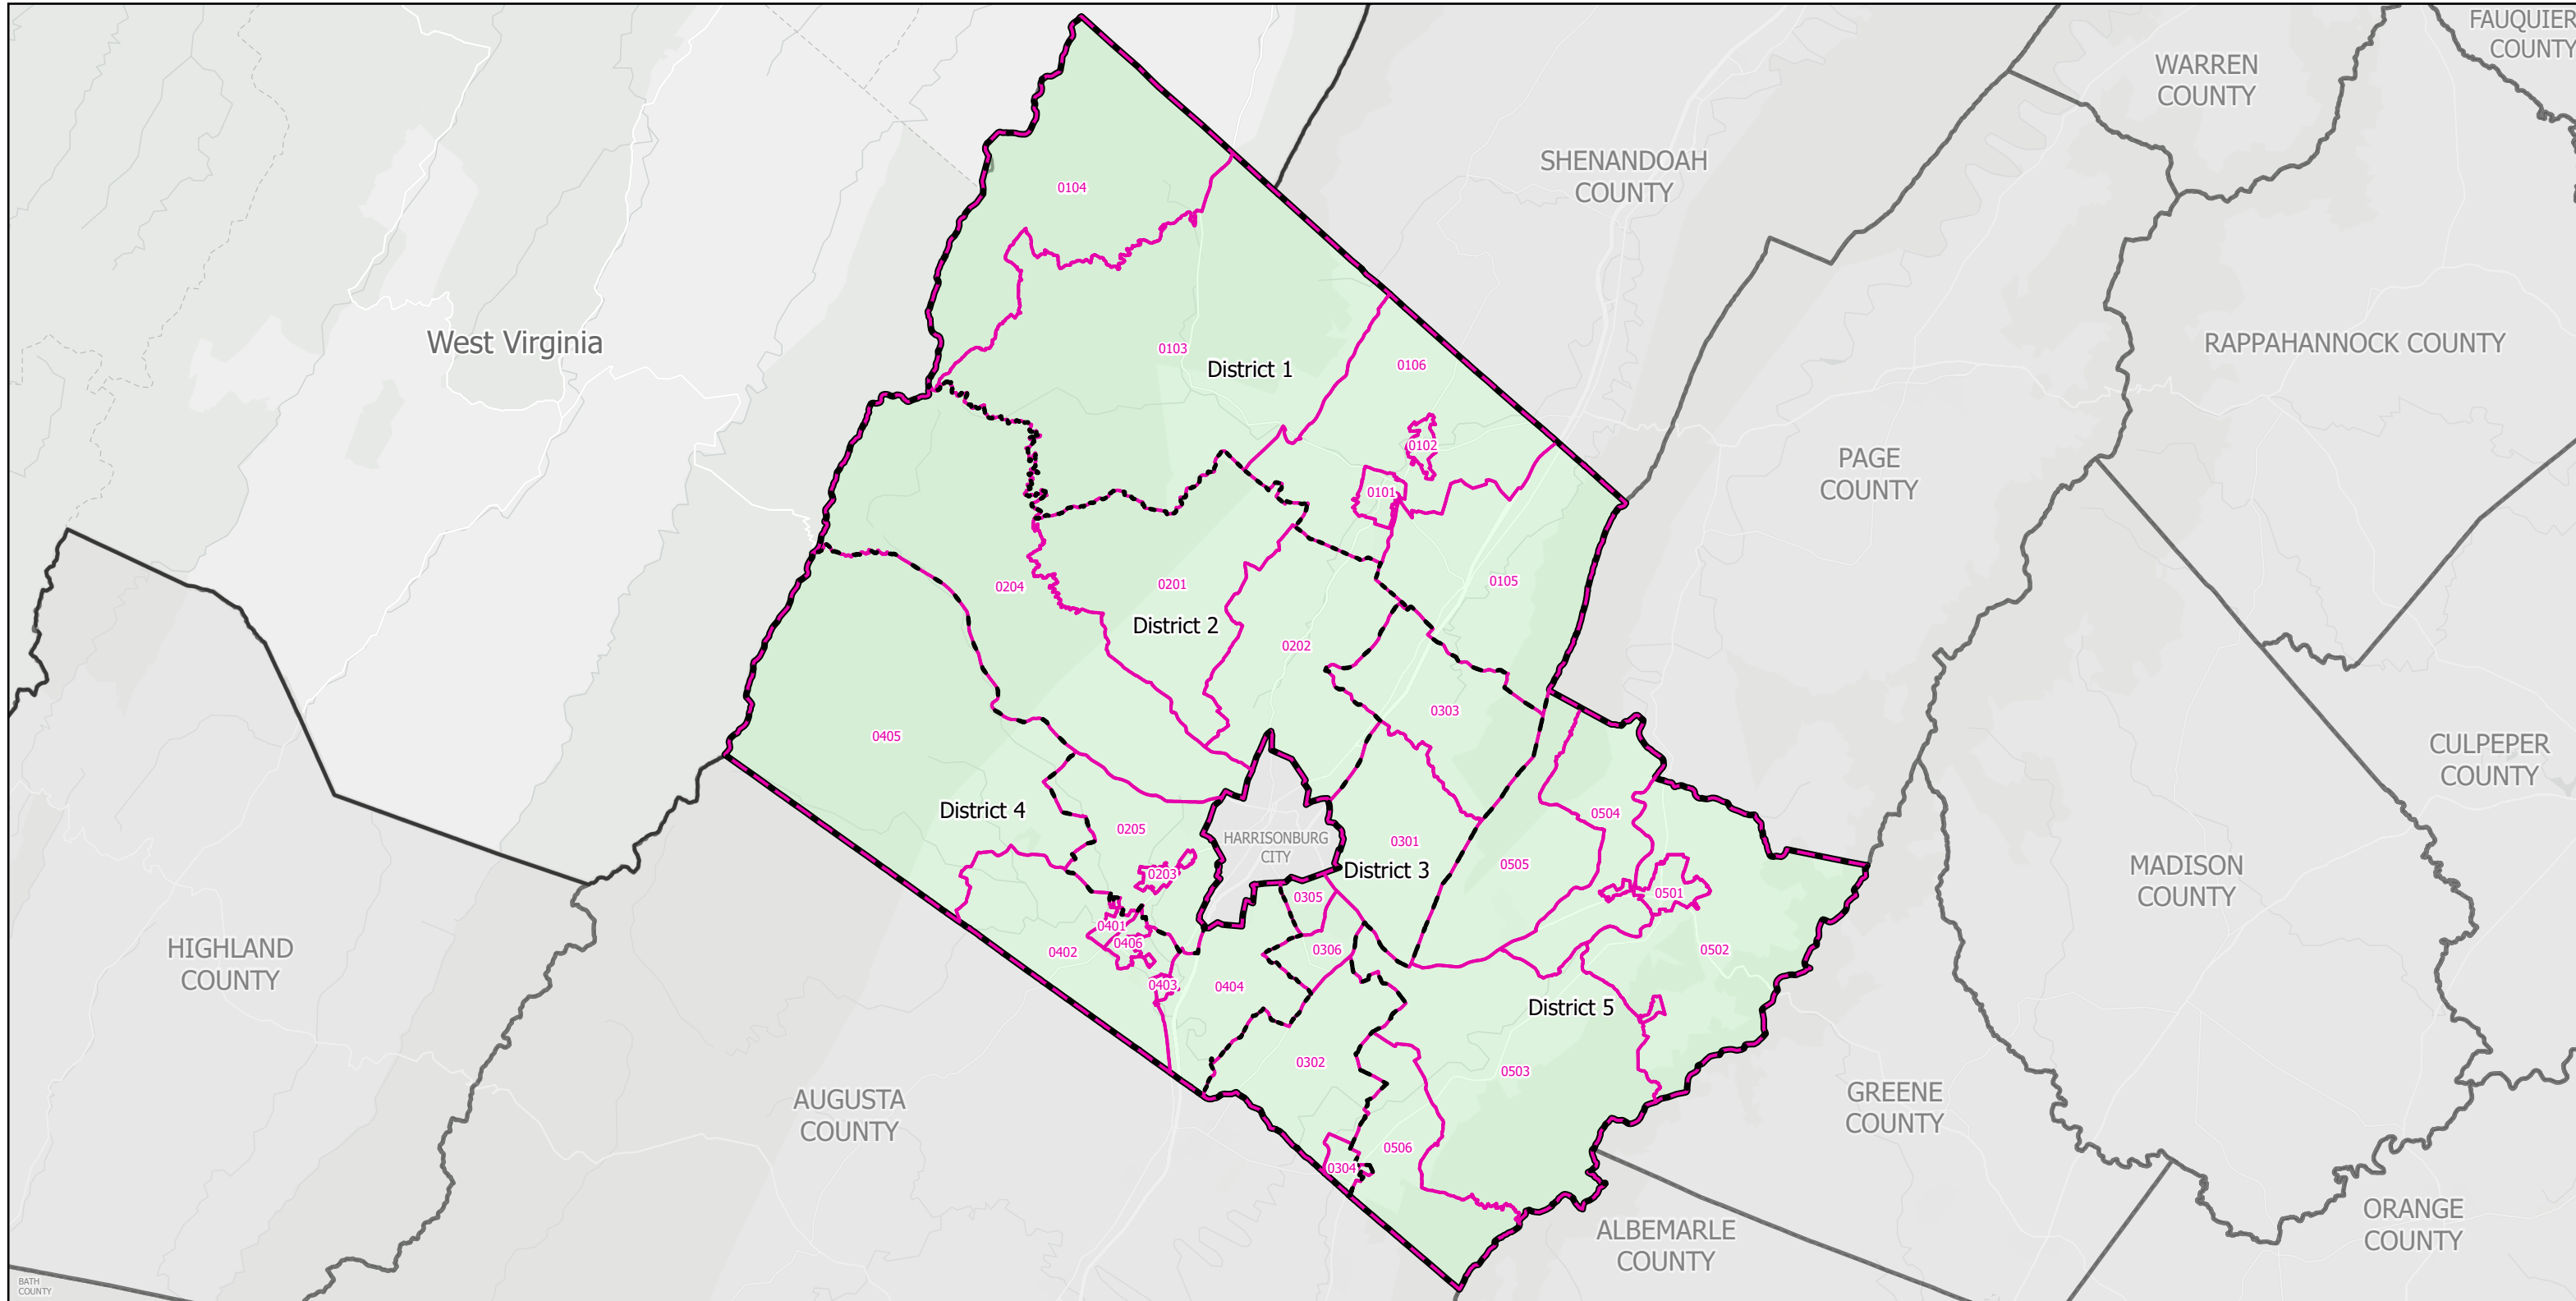

Election Districts and Precincts

Rockingham County

Legend

- Locality
- Election District
- Precinct

Created by VA Elect GIS Dept 3/30/2026
Base layer Sources: Esri, TomTom, Garmin, FAO, NOAA, USGS, © OpenStreetMap contributors, and the GIS User Community