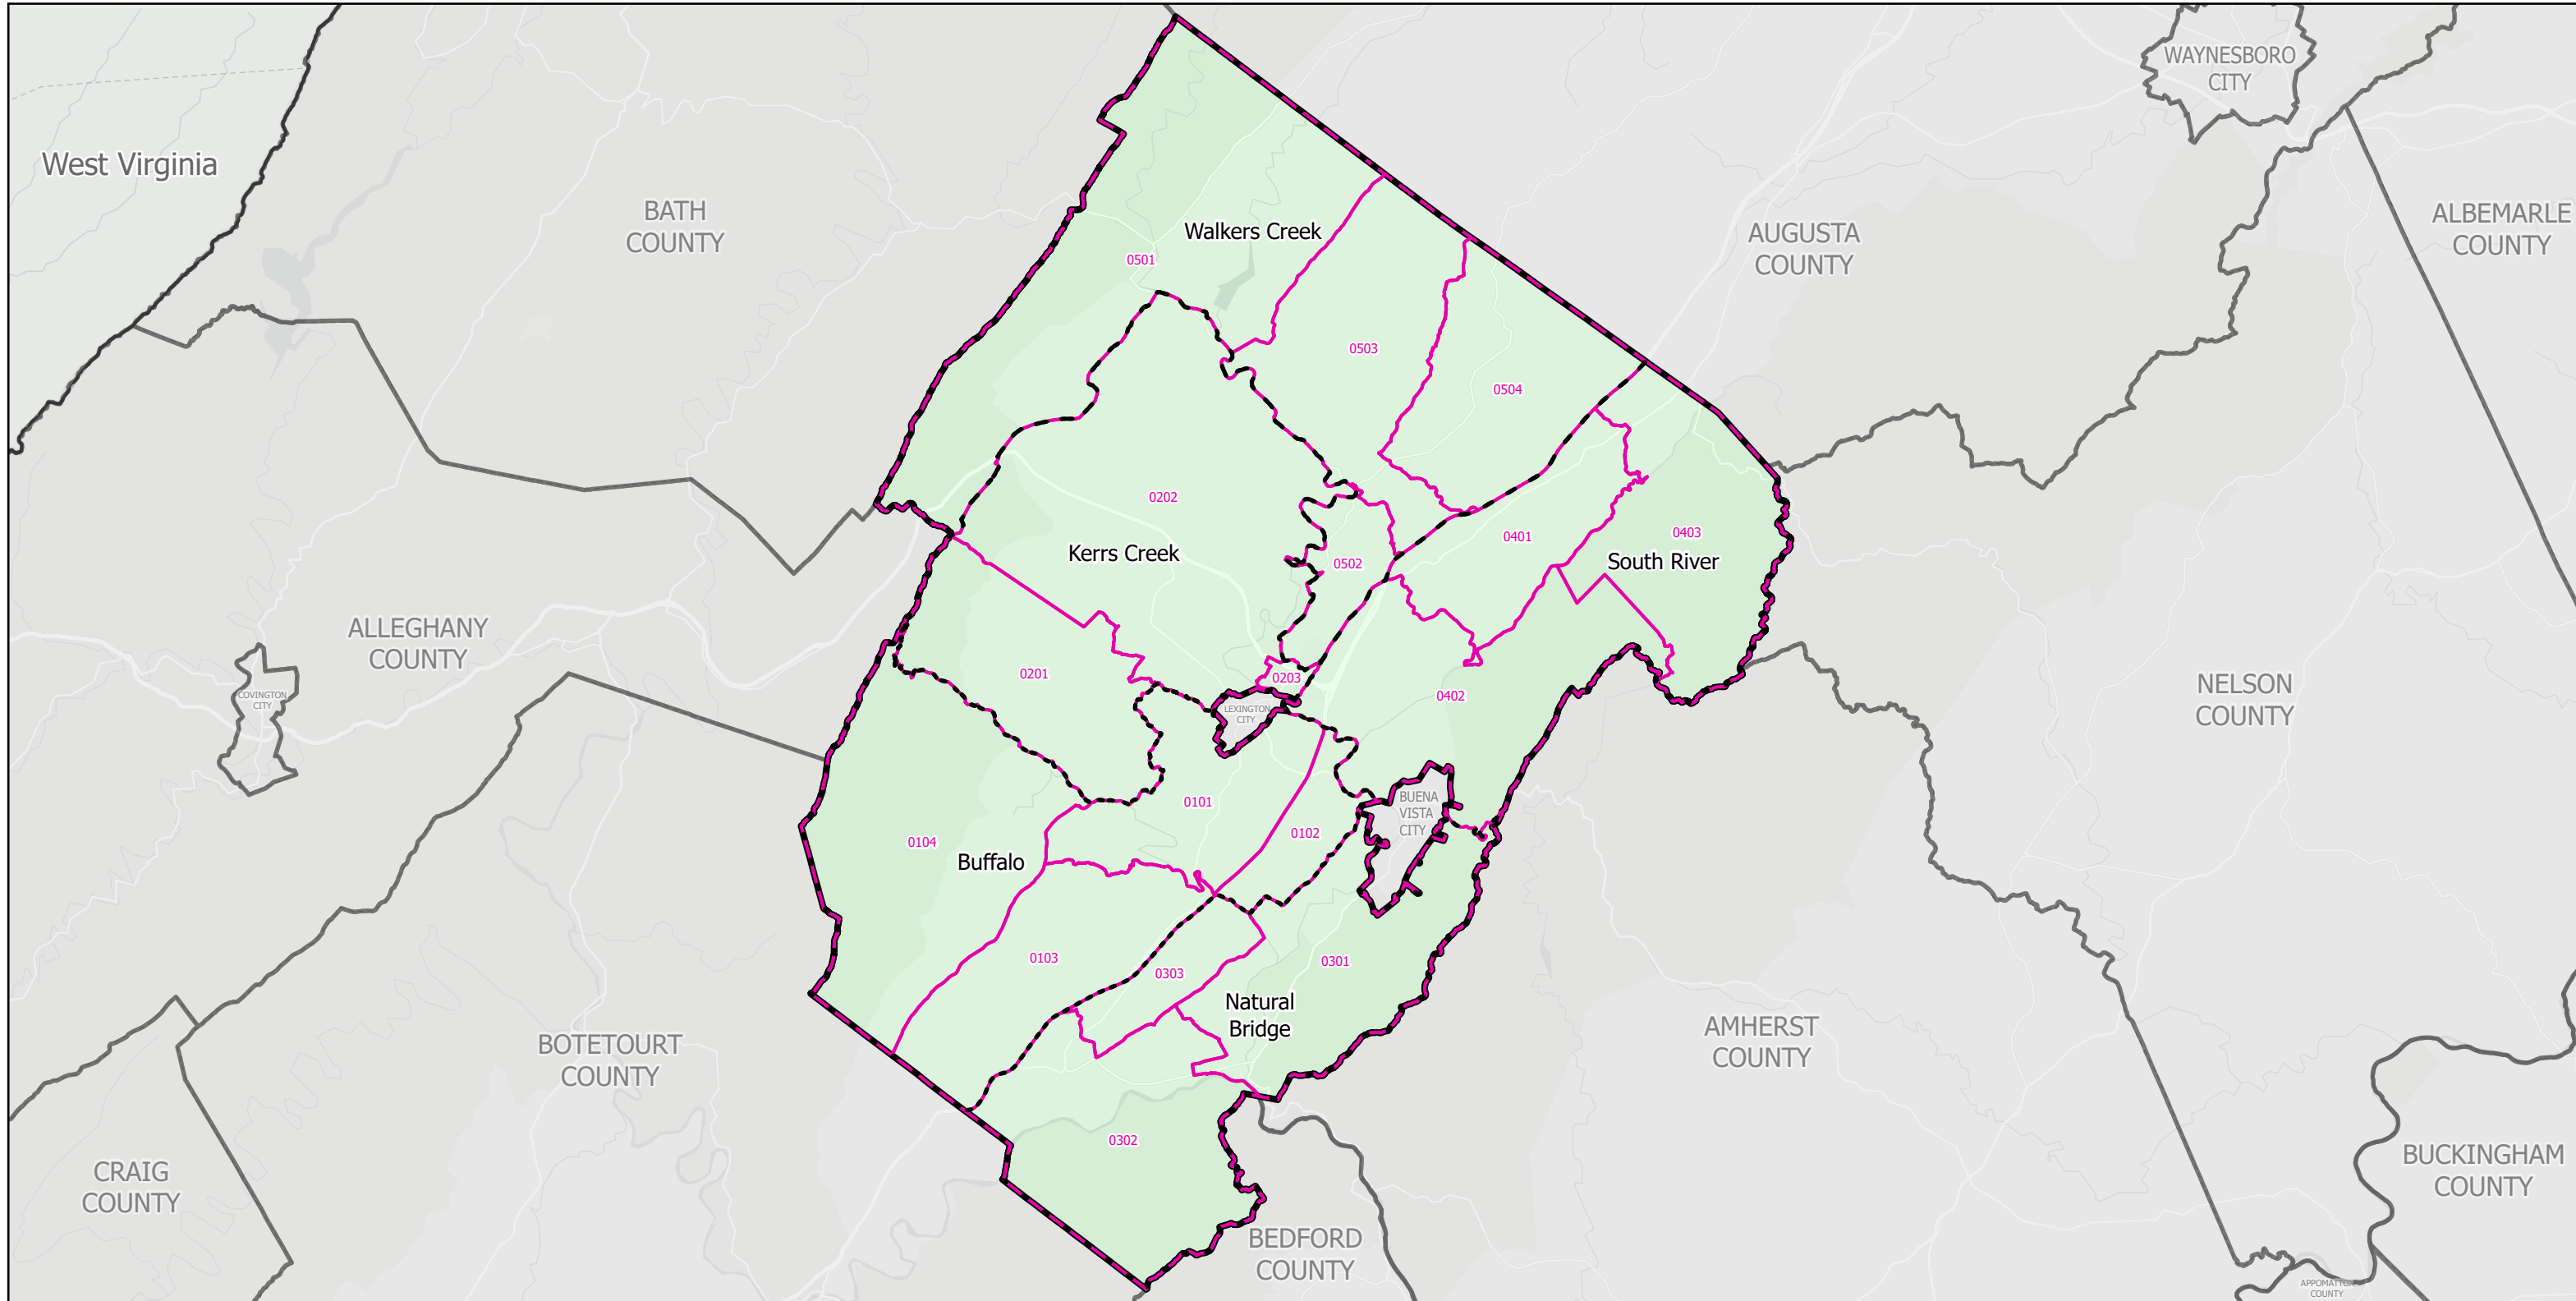

# Election Districts and Precincts

## Rockbridge County

**Legend**

- Locality
- Election District
- Precinct

Created by VA Elect GIS Dept 3/30/2026  
Base layer Sources: Esri, TomTom, Garmin, FAO, NOAA, USGS, © OpenStreetMap contributors, and the GIS User Community