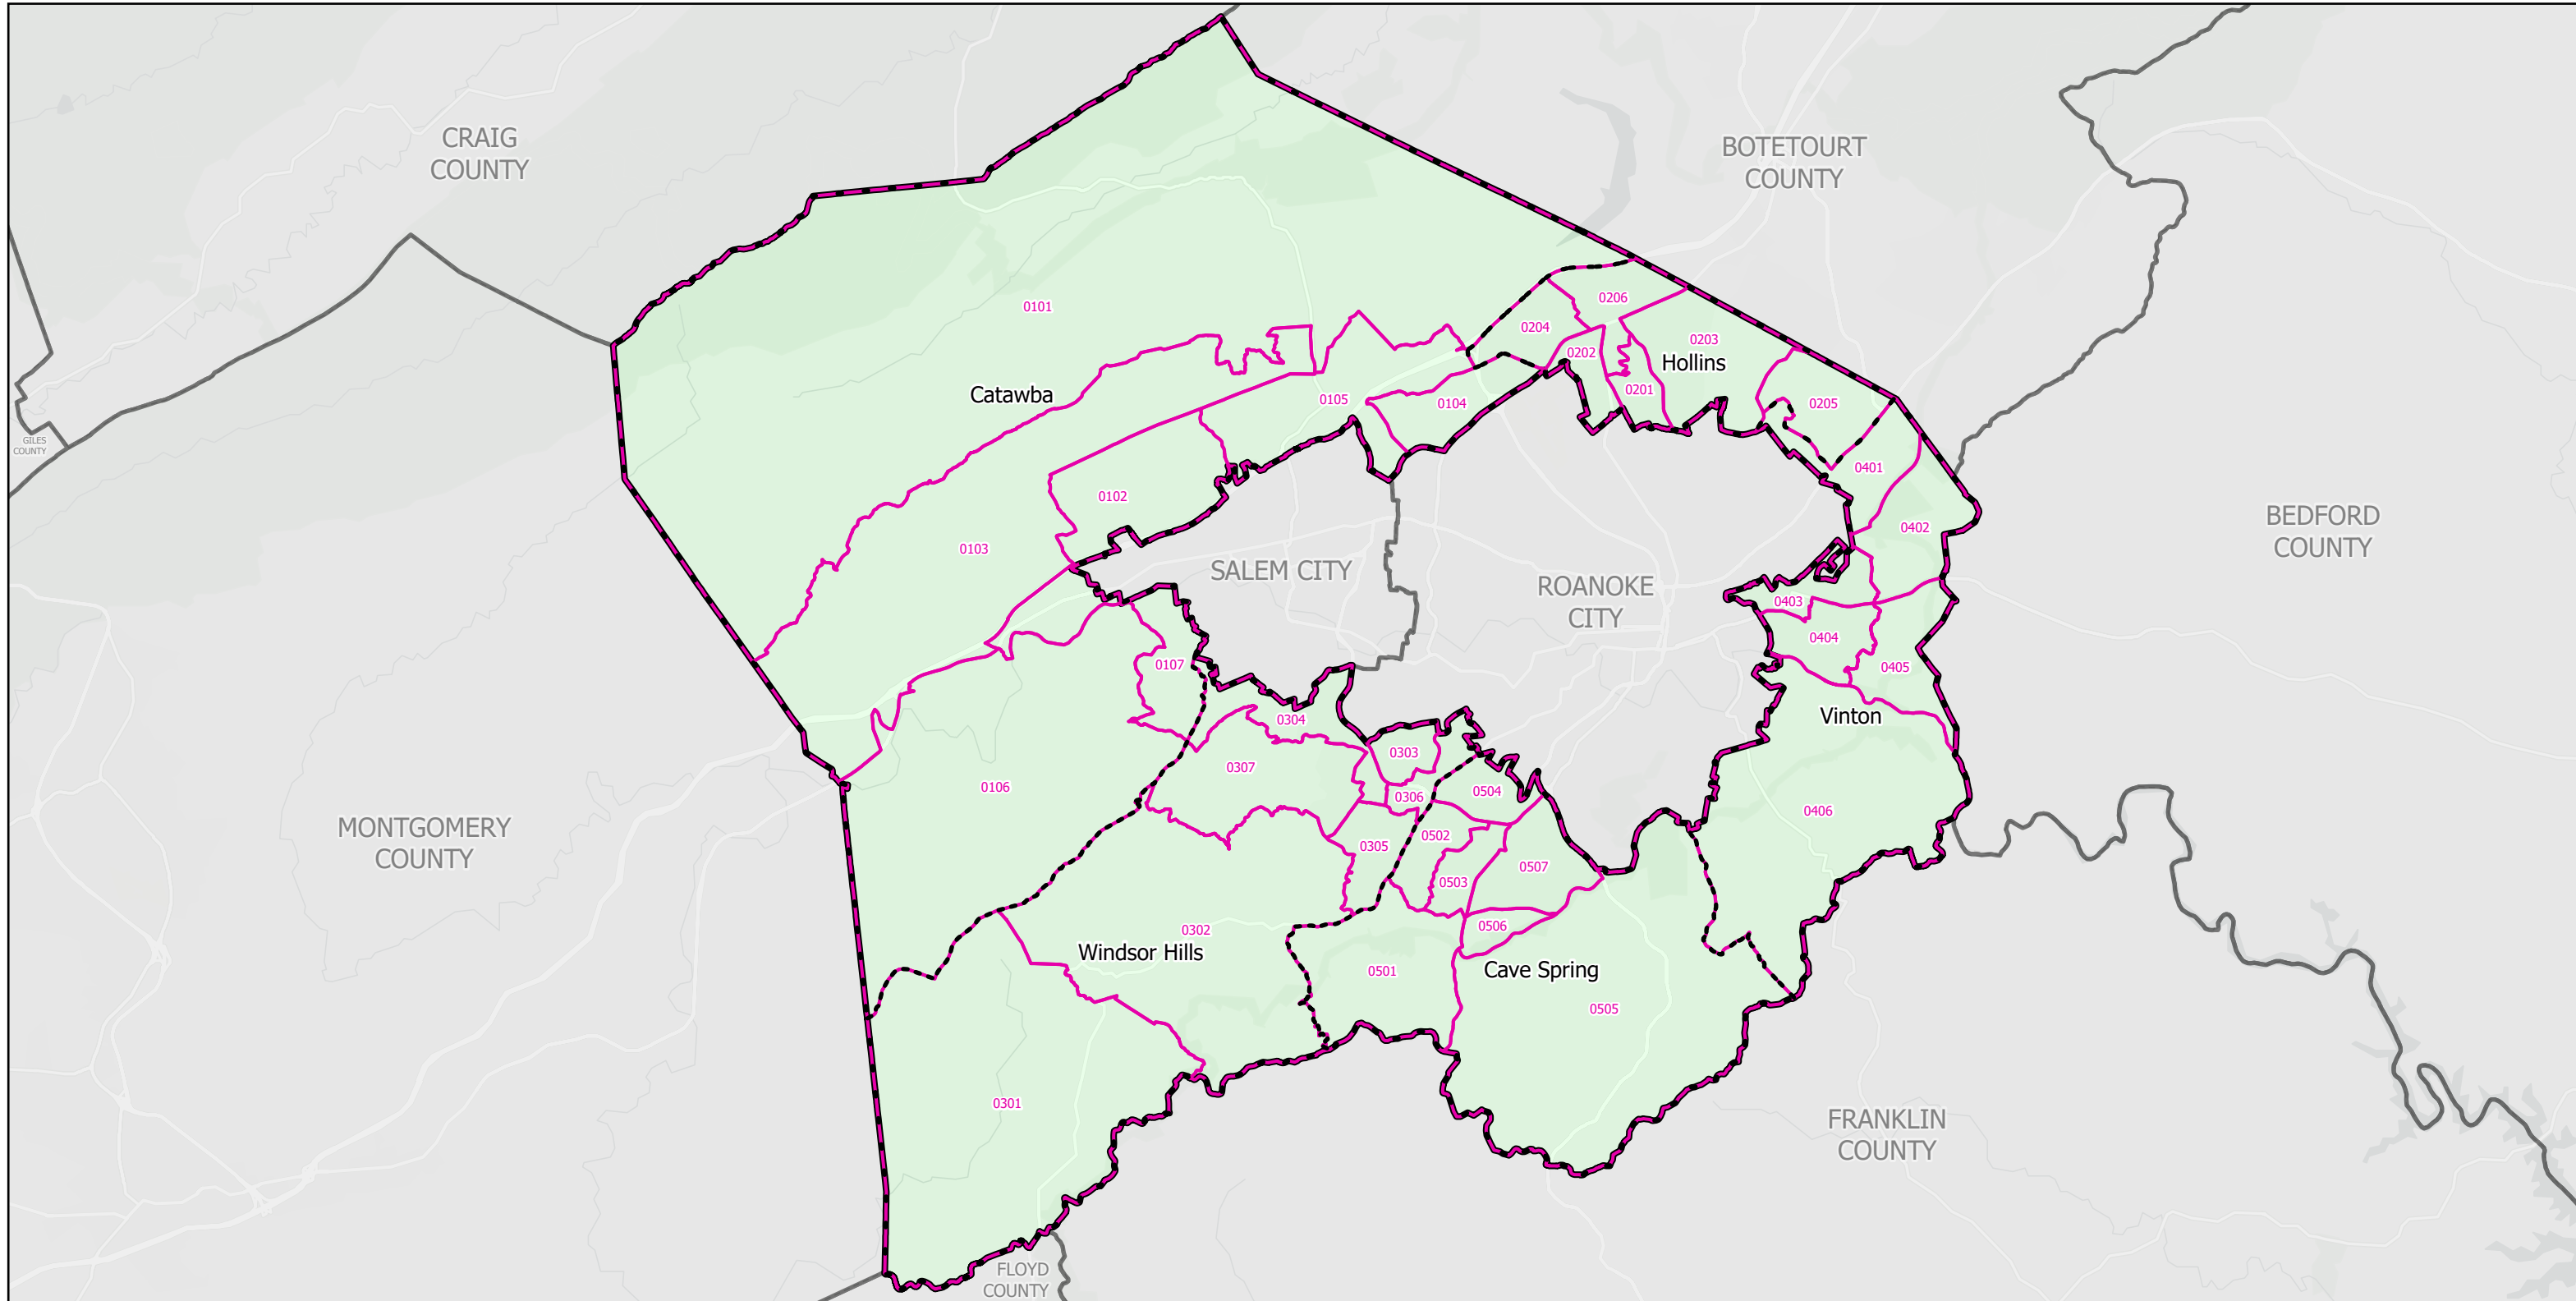

Election Districts and Precincts

Roanoke County

█ Locality
- - - Election District
█ Precinct

N
0 1.5 3 6 Miles
Created by VA Elect GIS Dept 3/30/2026
Base layer Sources: Esri, TomTom, Garmin, FAO, NOAA, USGS, © OpenStreetMap contributors, and the GIS User Community