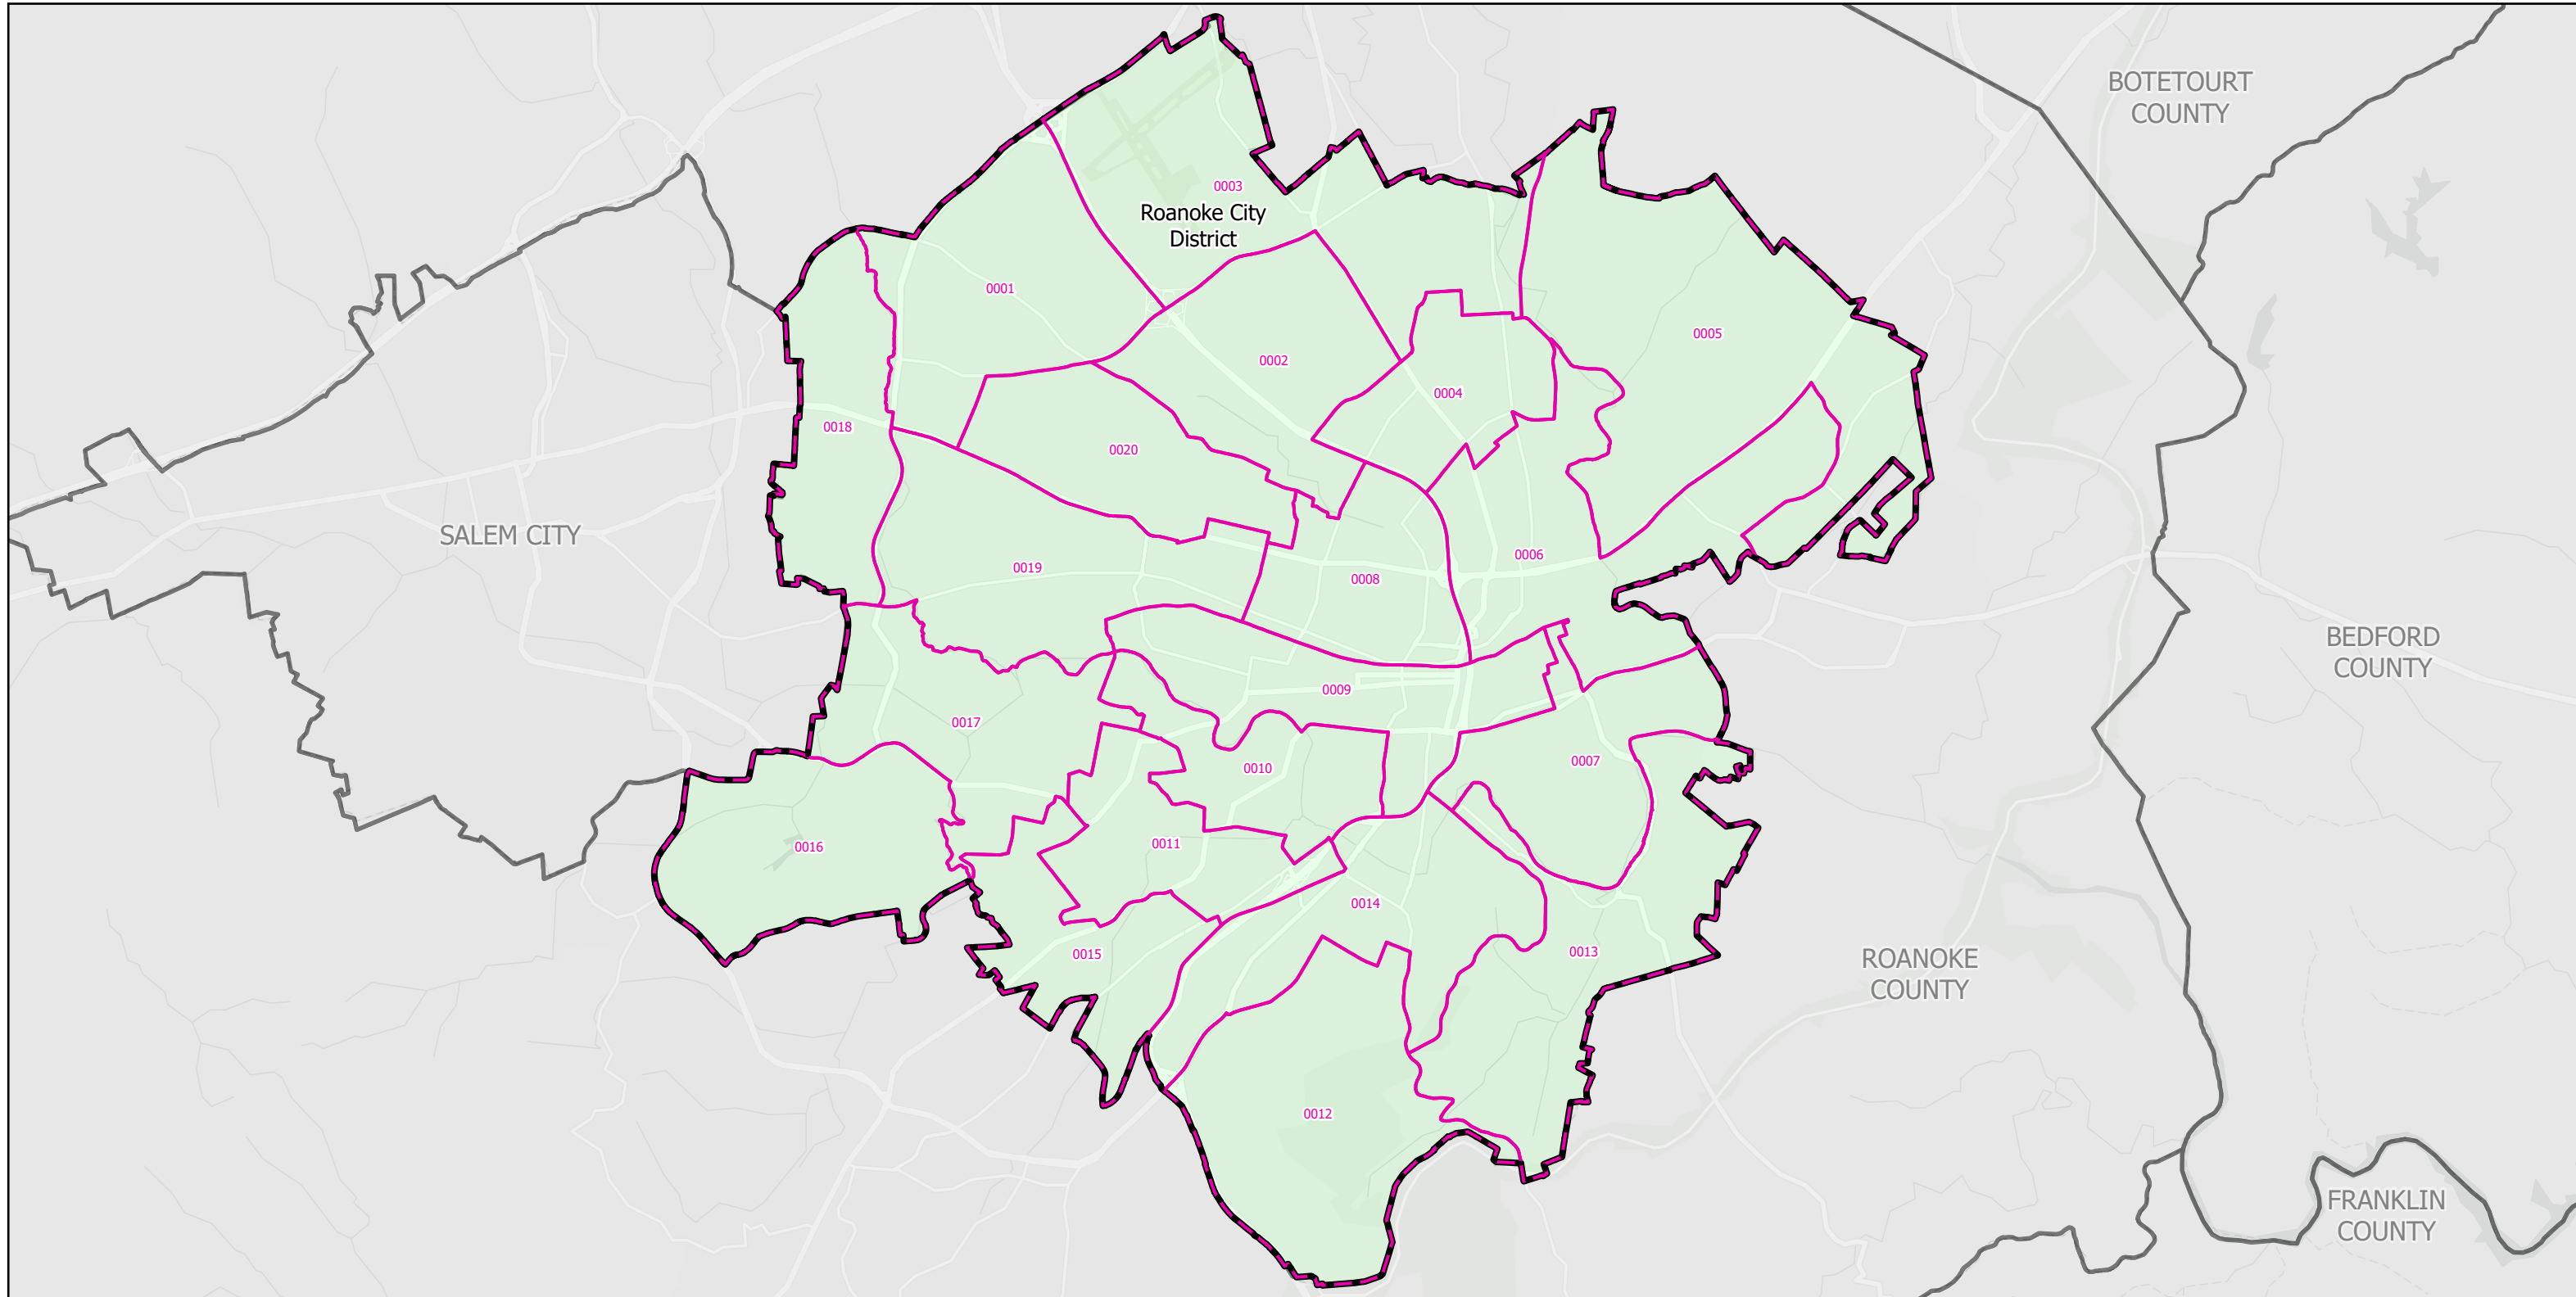

# Election Districts and Precincts

## Roanoke City

**█** Locality  
**- - -** Election District  
**█** Precinct

N  
0 0.5 1 2 Miles  
Created by VA Elect GIS Dept 3/30/2026  
Base layer Sources: Esri, TomTom, Garmin, FAO, NOAA, USGS, © OpenStreetMap contributors, and the GIS User Community