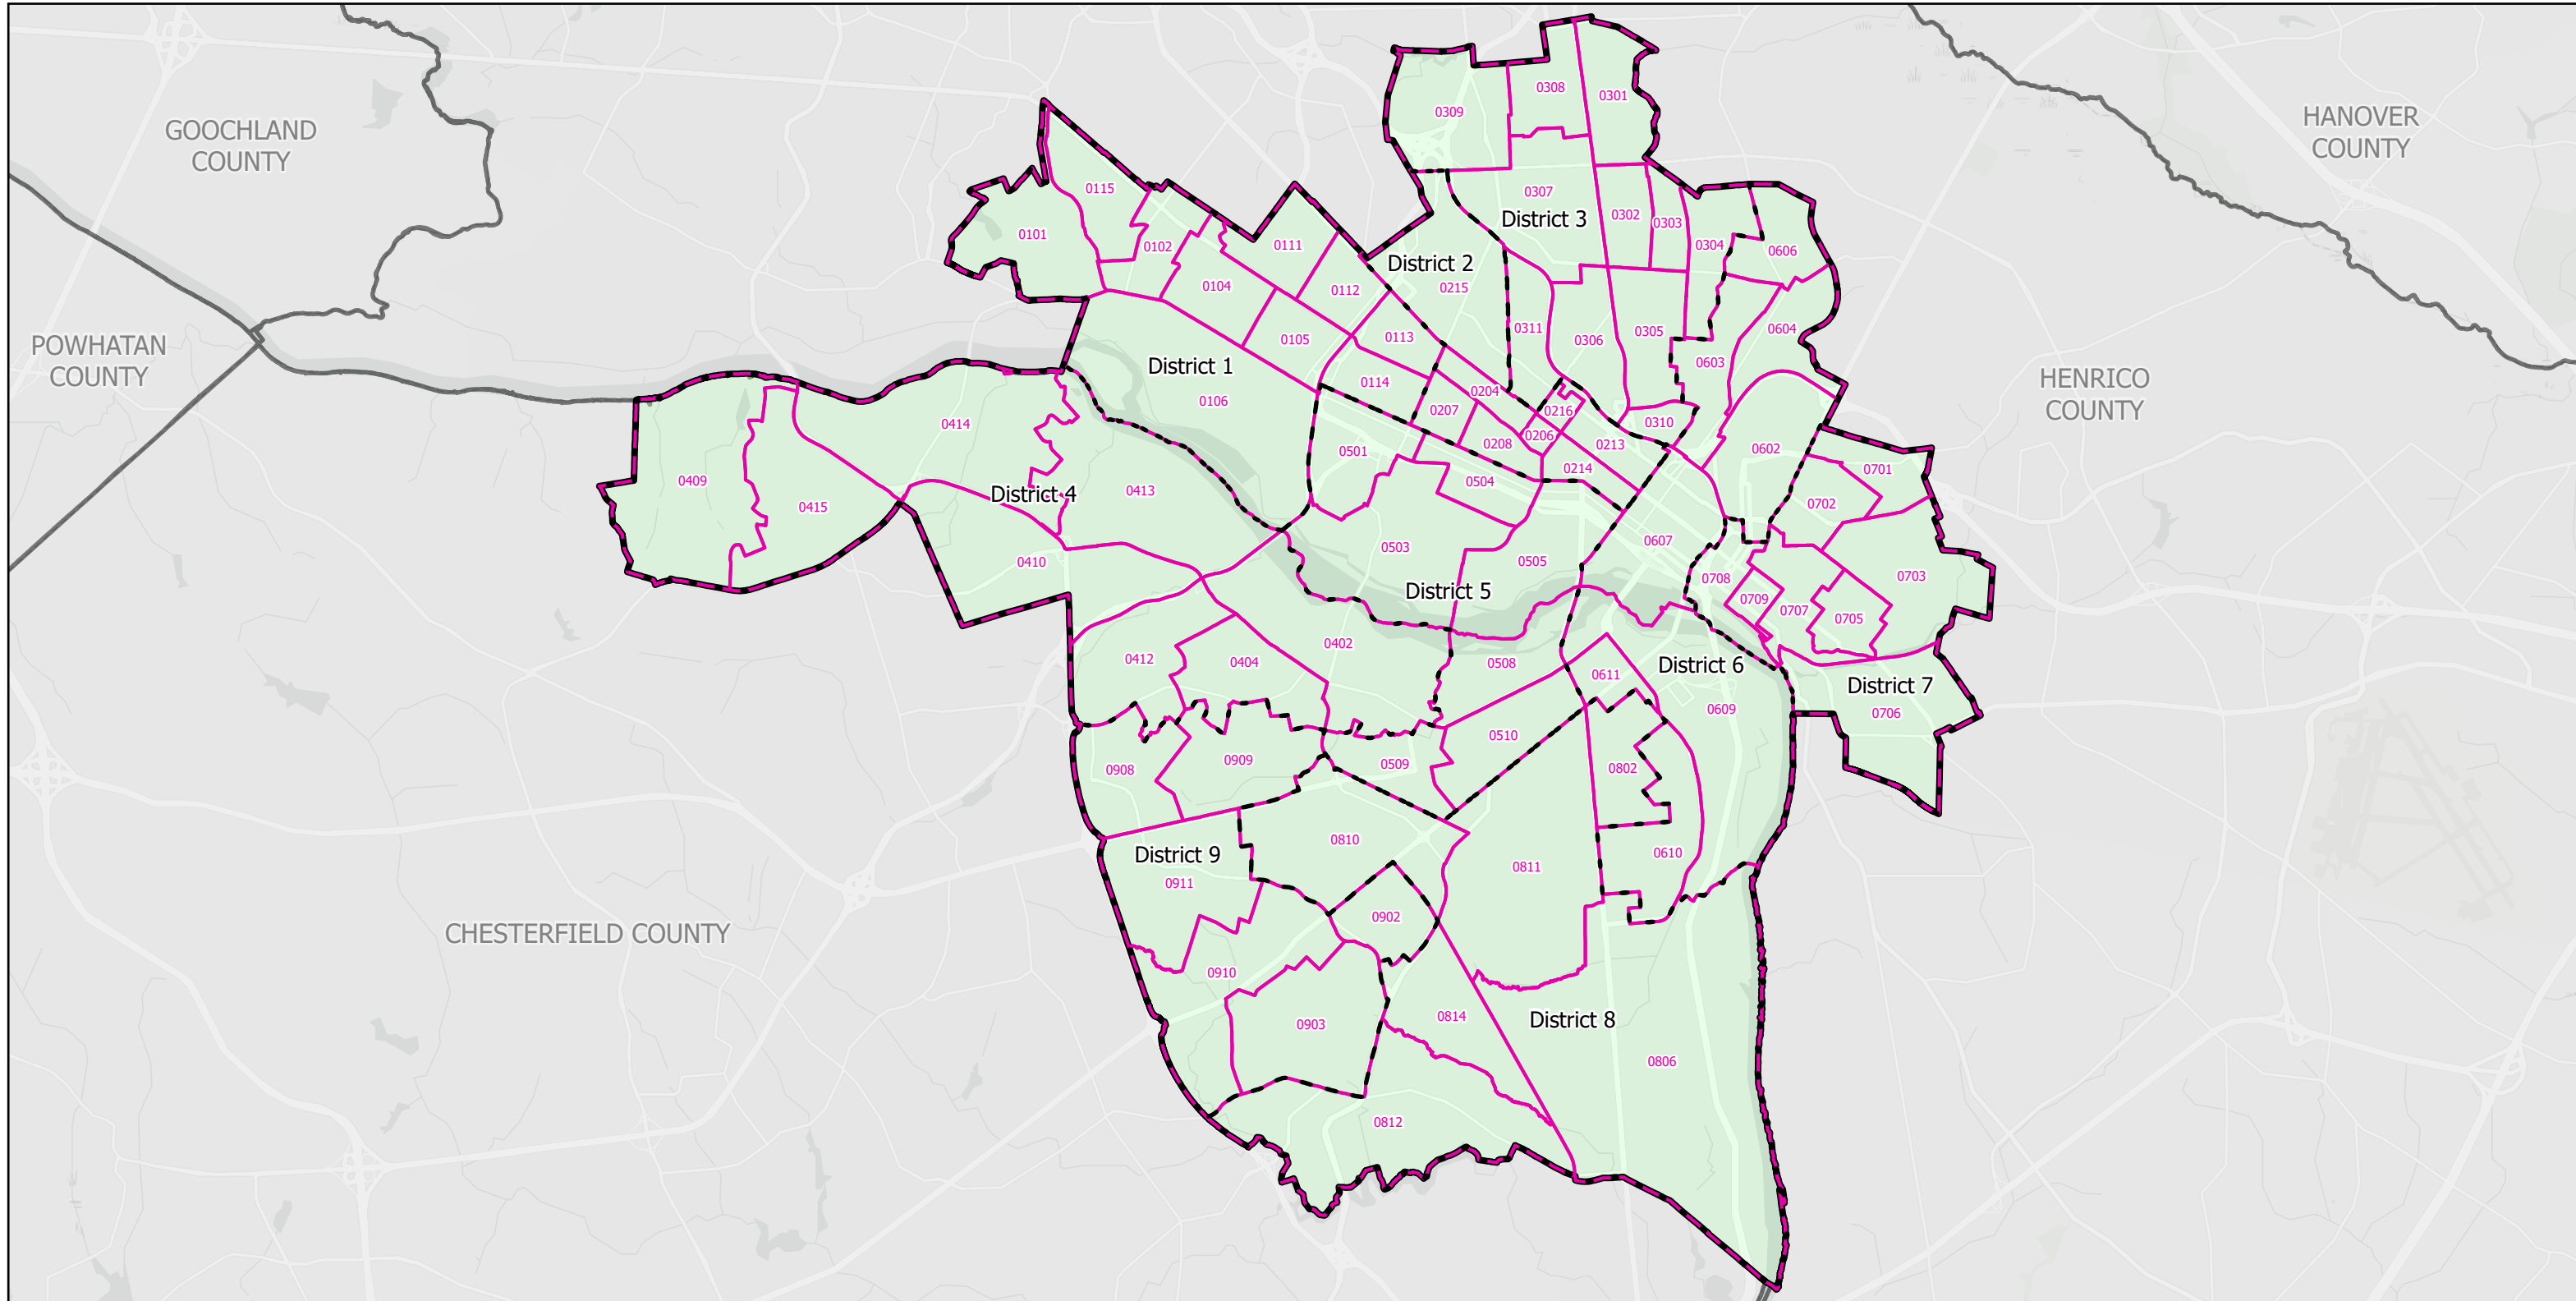

# Election Districts and Precincts

## Richmond City

 Locality  
 Election District  
 Precinct

Created by VA Elect GIS Dept 3/30/2026  
Base layer Sources: Esri, TomTom, Garmin, FAO, NOAA, USGS, © OpenStreetMap contributors, and the GIS User Community