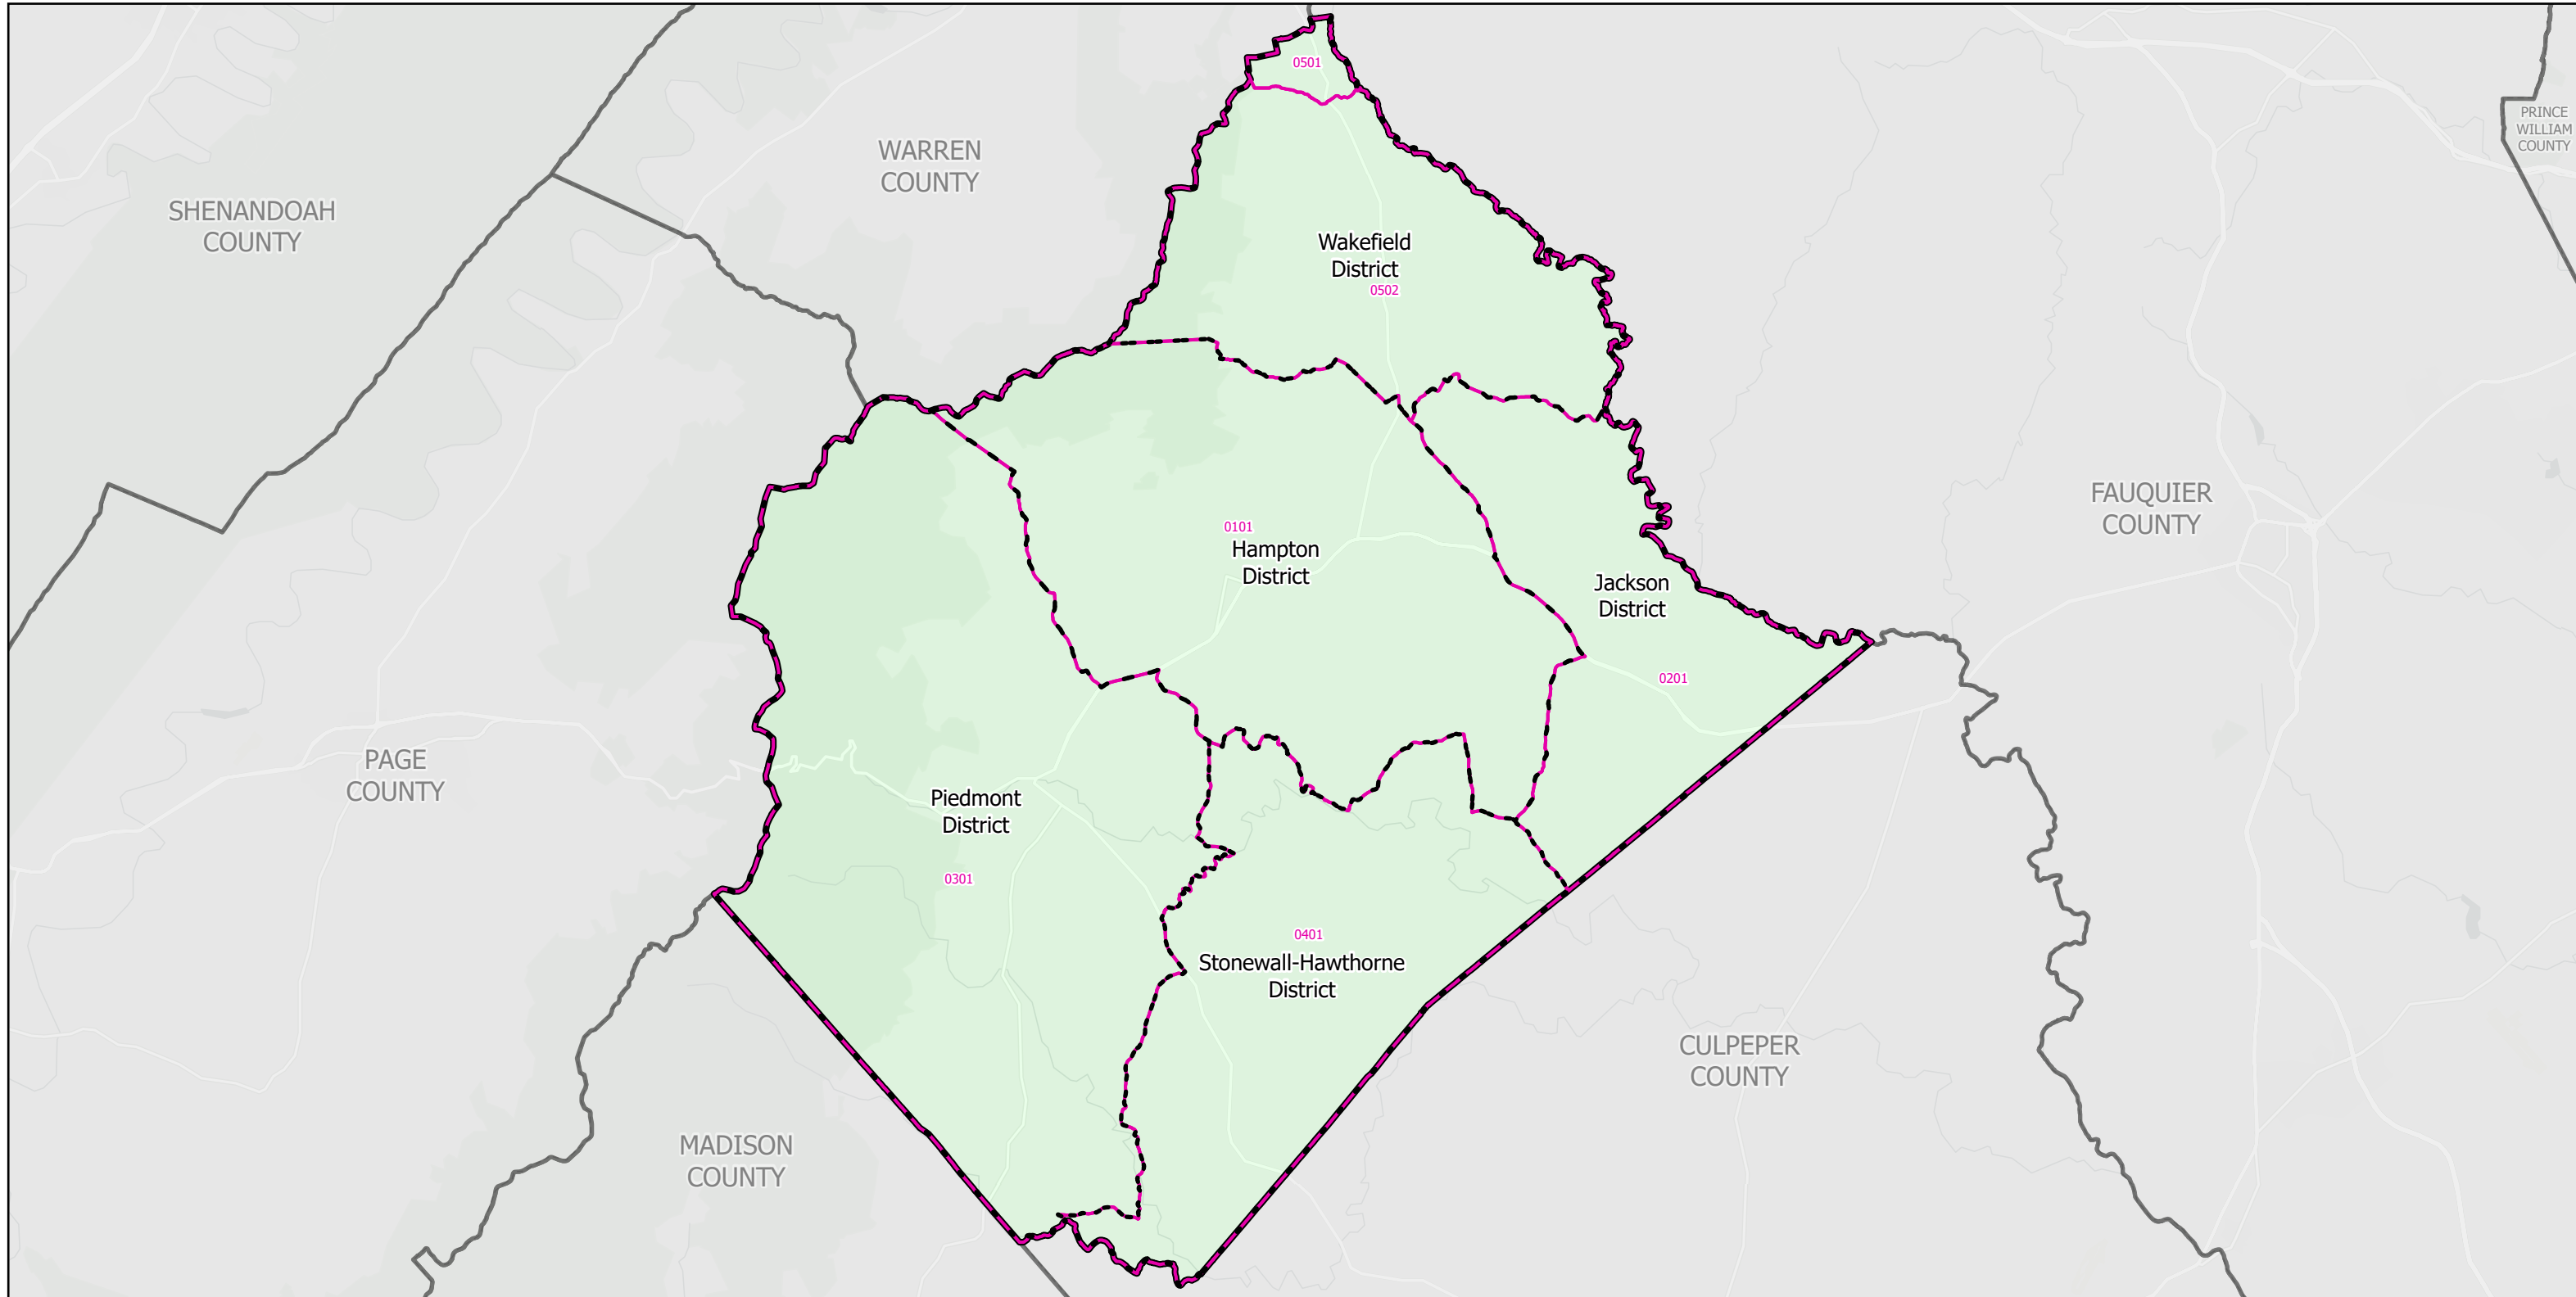

Election Districts and Precincts

Rappahannock County

 Locality
 Election District
 Precinct

 N
0 1.5 3 6 Miles
Created by VA Elect GIS Dept 3/30/2026
Base layer Sources: Esri, TomTom, Garmin, FAO, NOAA, USGS, © OpenStreetMap contributors, and the GIS User Community