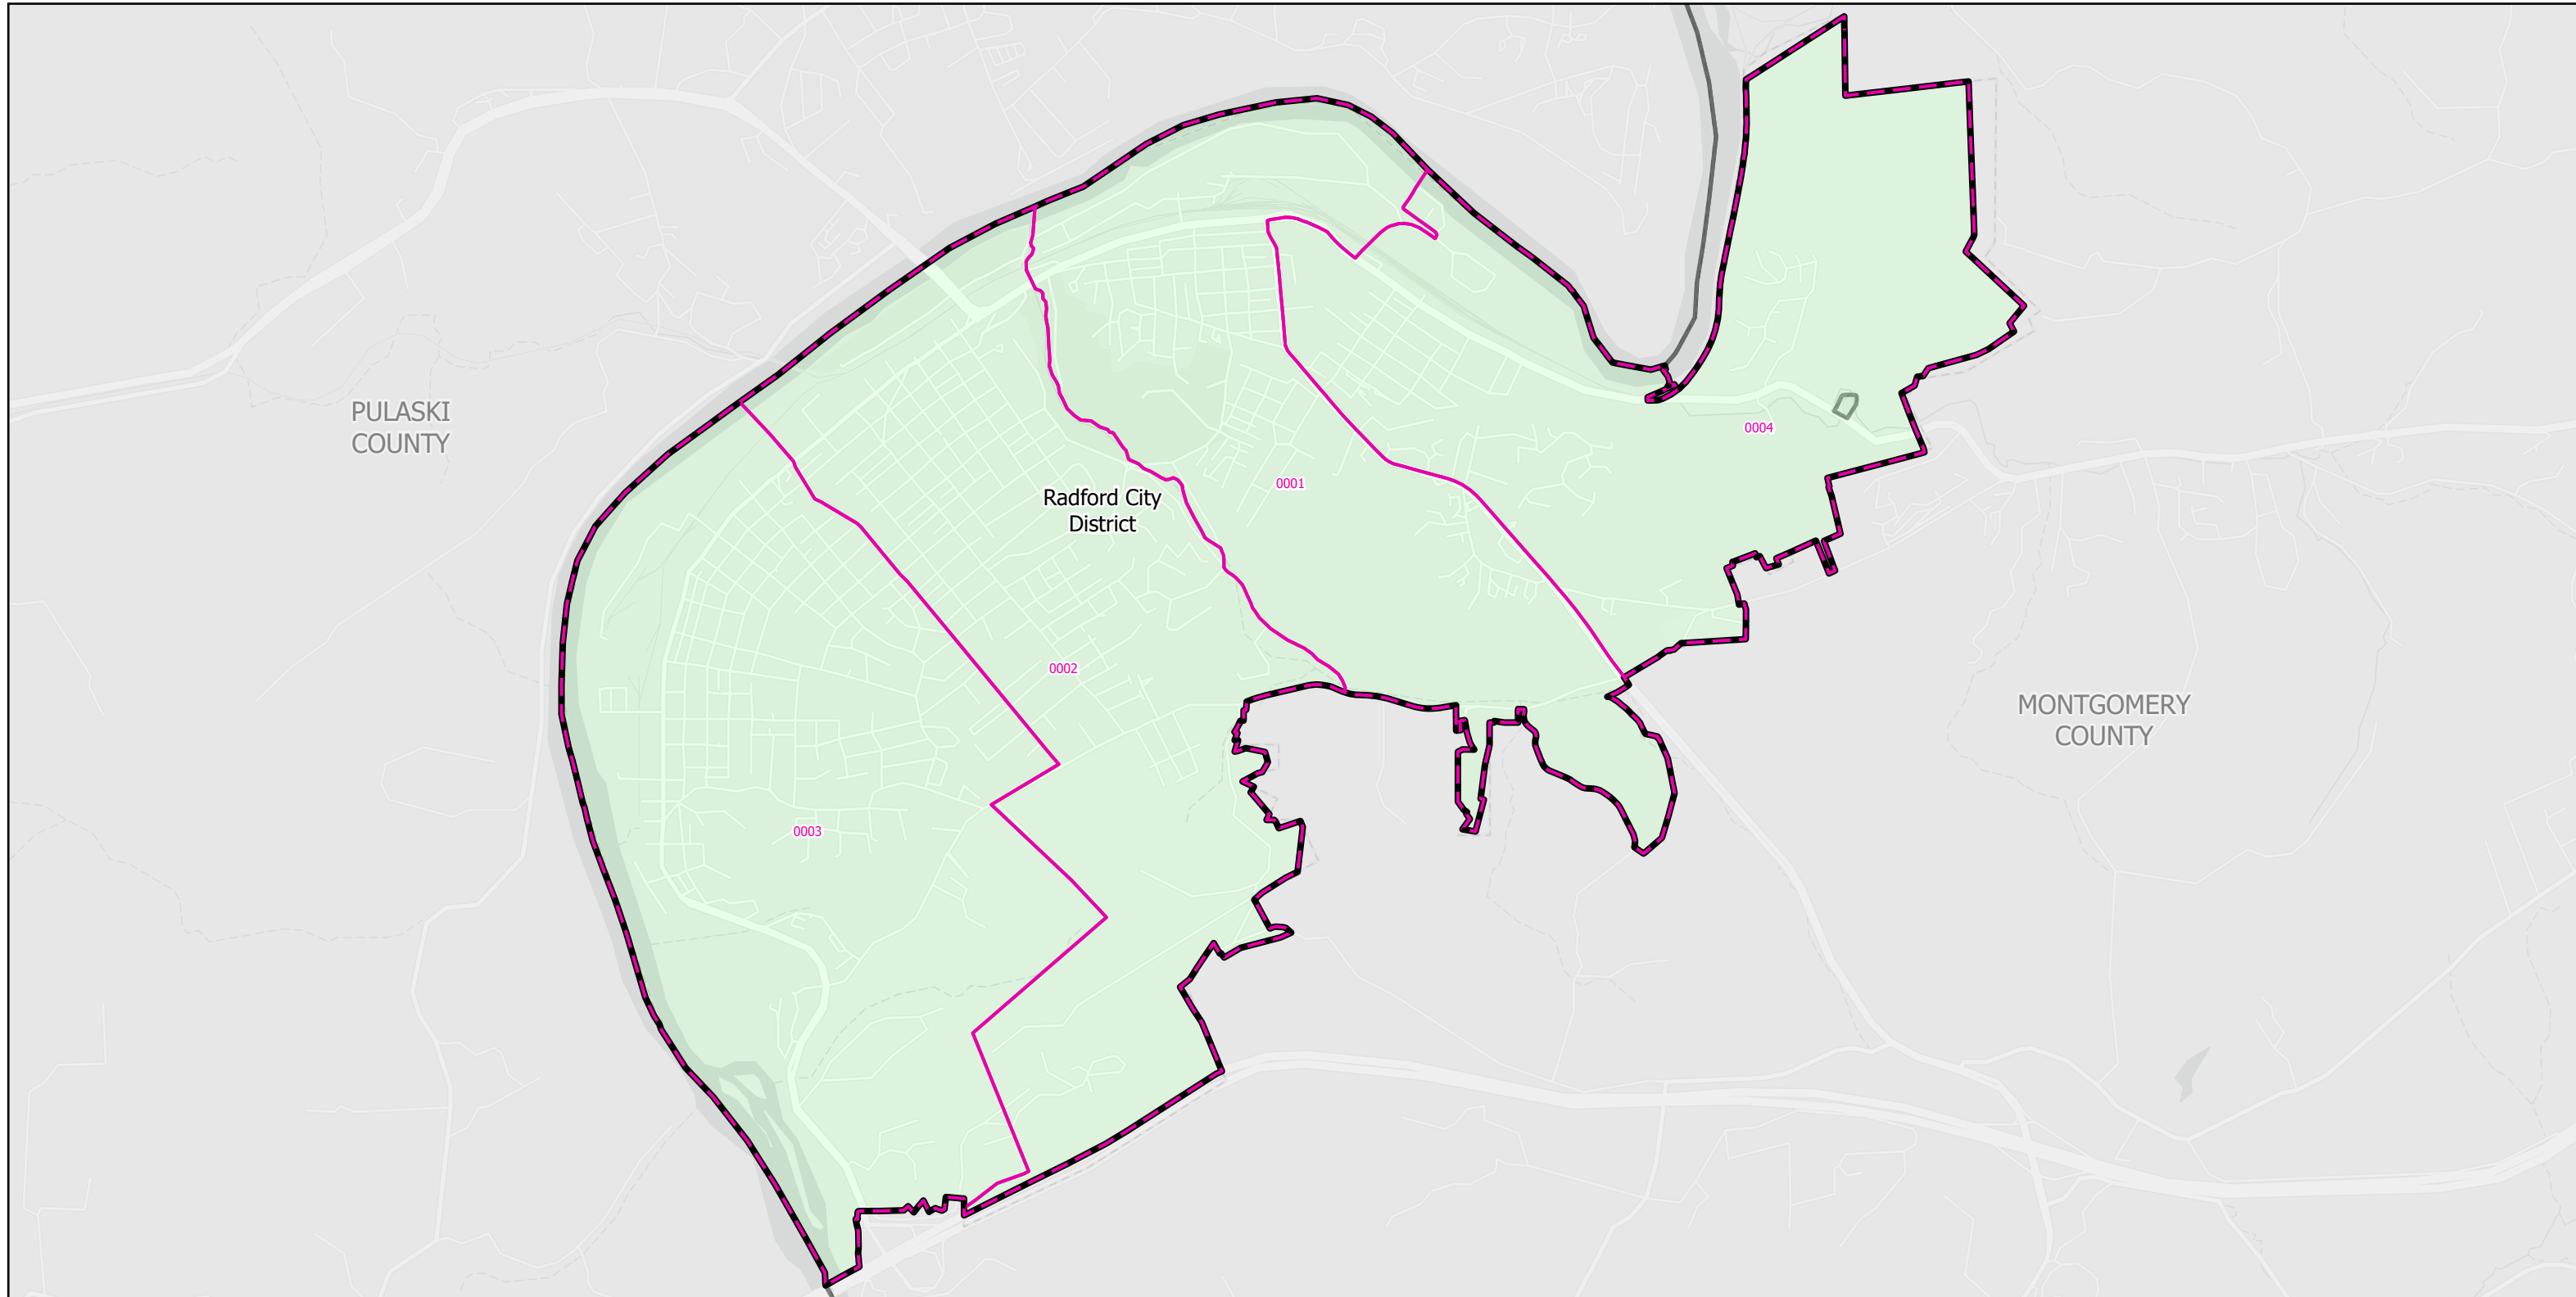

Election Districts and Precincts

Radford City

PULASKI
COUNTY

Radford City
District

MONTGOMERY
COUNTY

 Locality
 Election District
 Precinct

0 0.3 0.6 1.2
Miles

Created by VA Elect GIS Dept 3/30/2026
Base layer Sources: Esri, TomTom, Garmin, FAO, NOAA,
USGS, © OpenStreetMap contributors, and the GIS User
Community