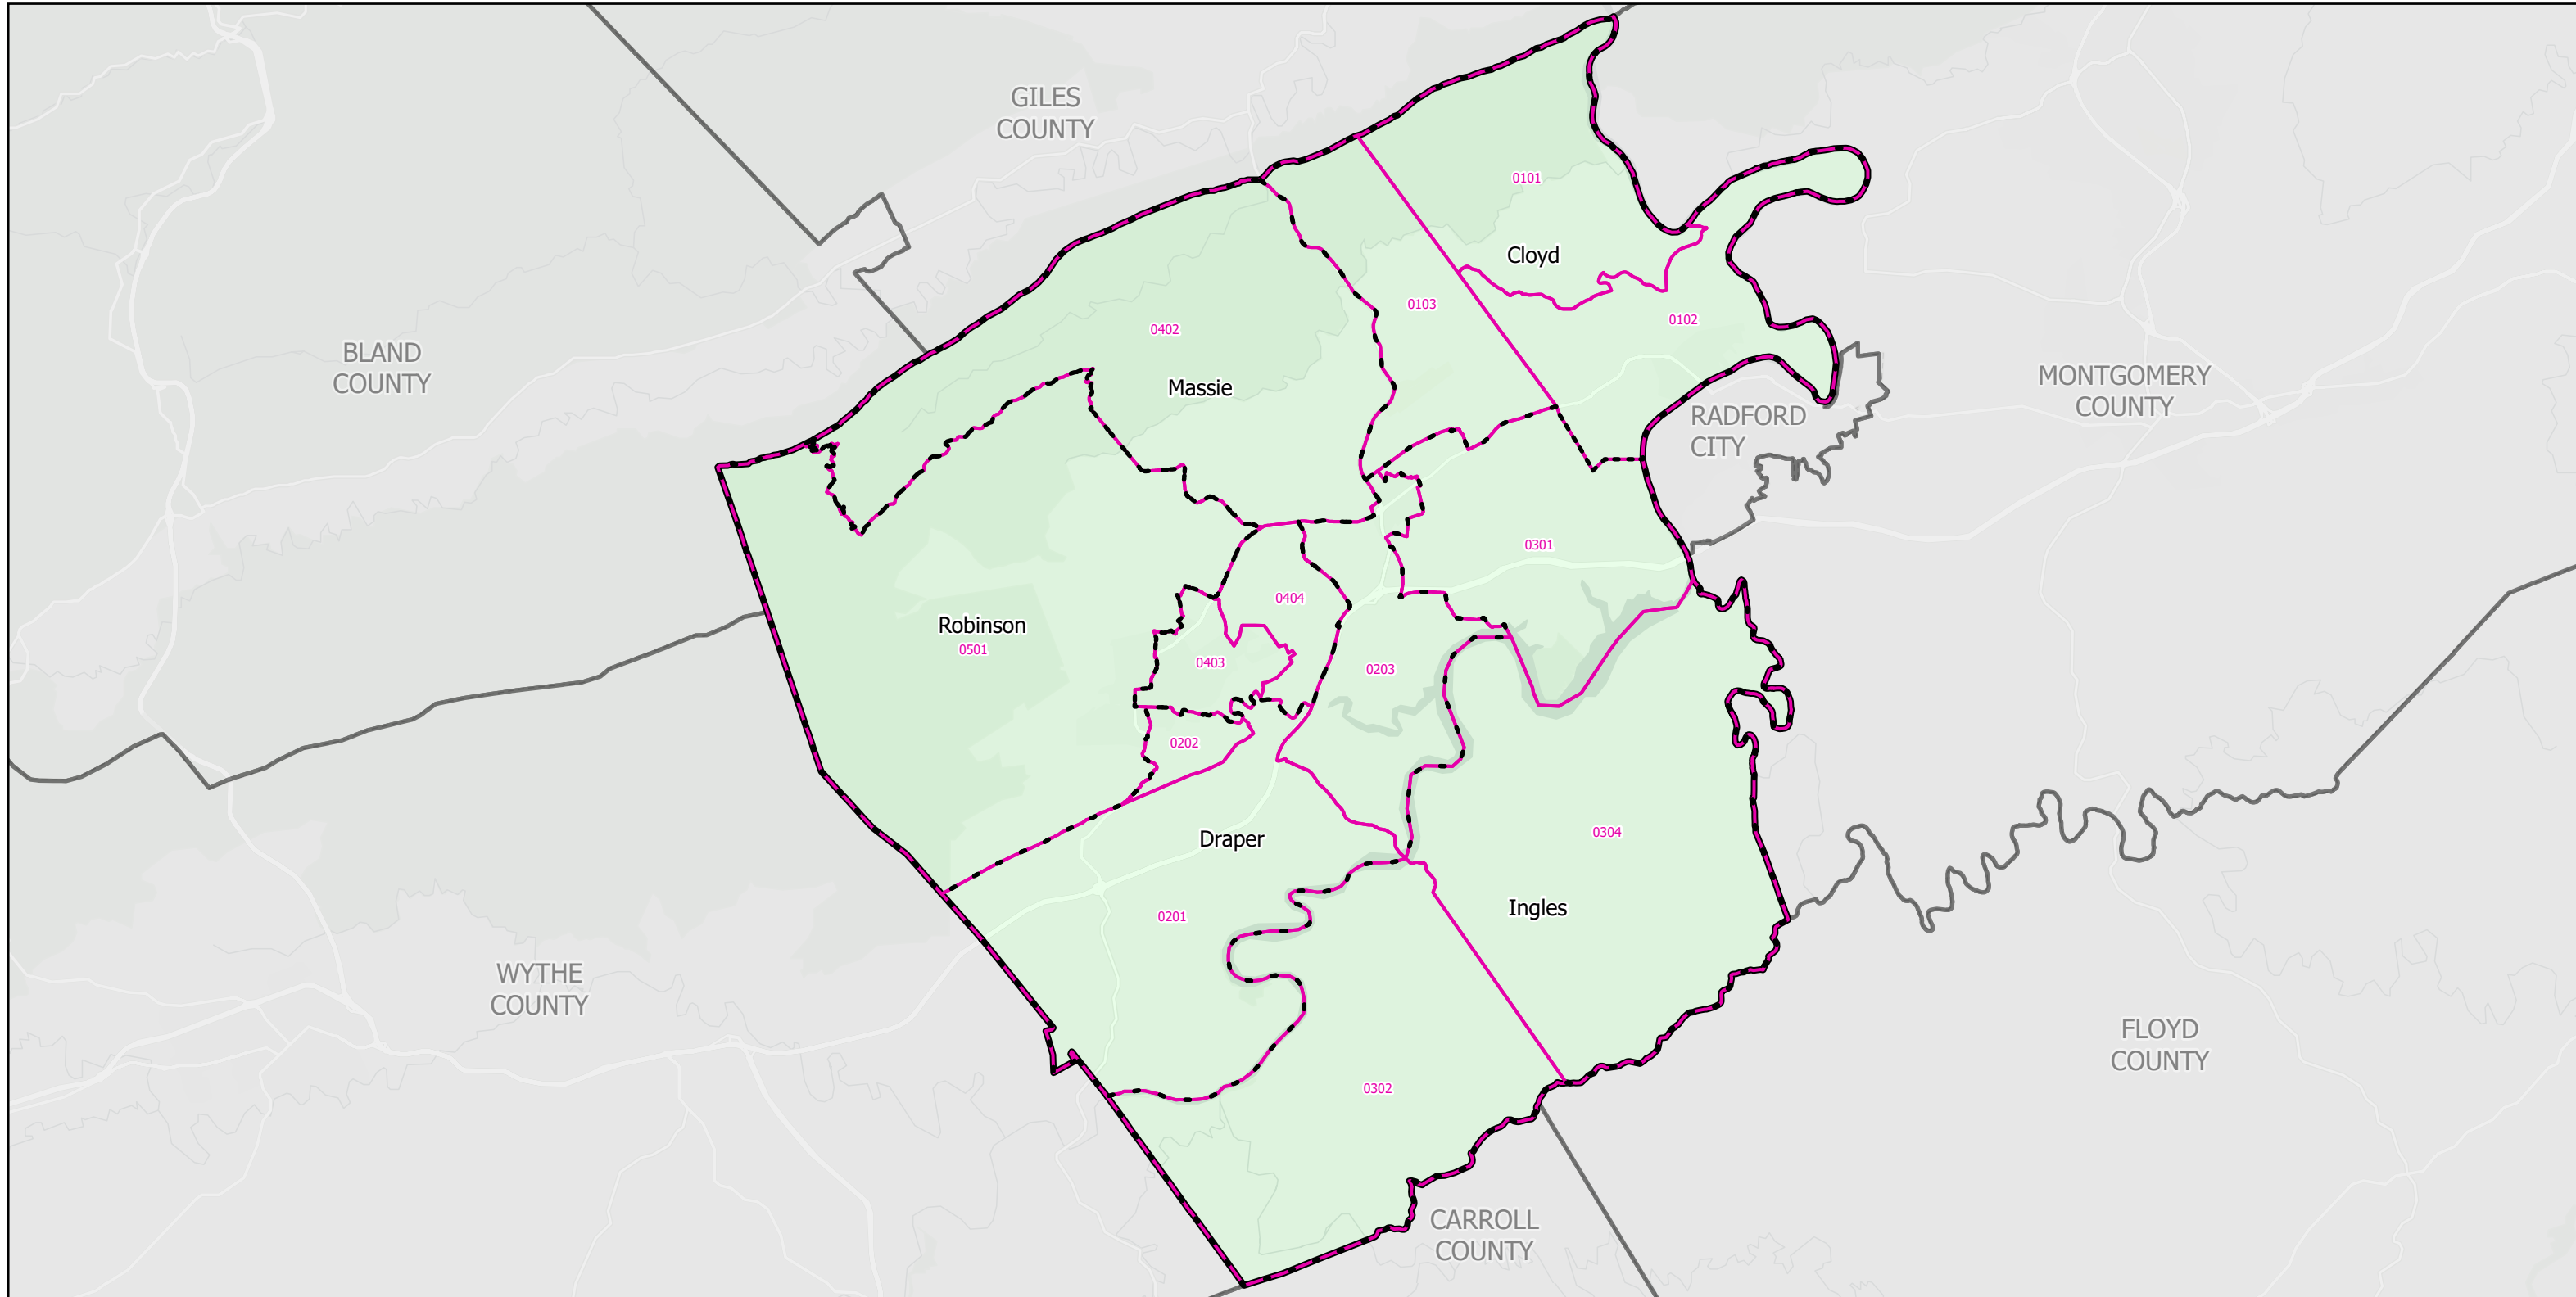

Election Districts and Precincts

Pulaski County

 Locality
 Election District
 Precinct

0 1.75 3.5 7 Miles

Created by VA Elect GIS Dept 3/30/2026
Base layer Sources: Esri, TomTom, Garmin, FAO, NOAA, USGS, © OpenStreetMap contributors, and the GIS User Community