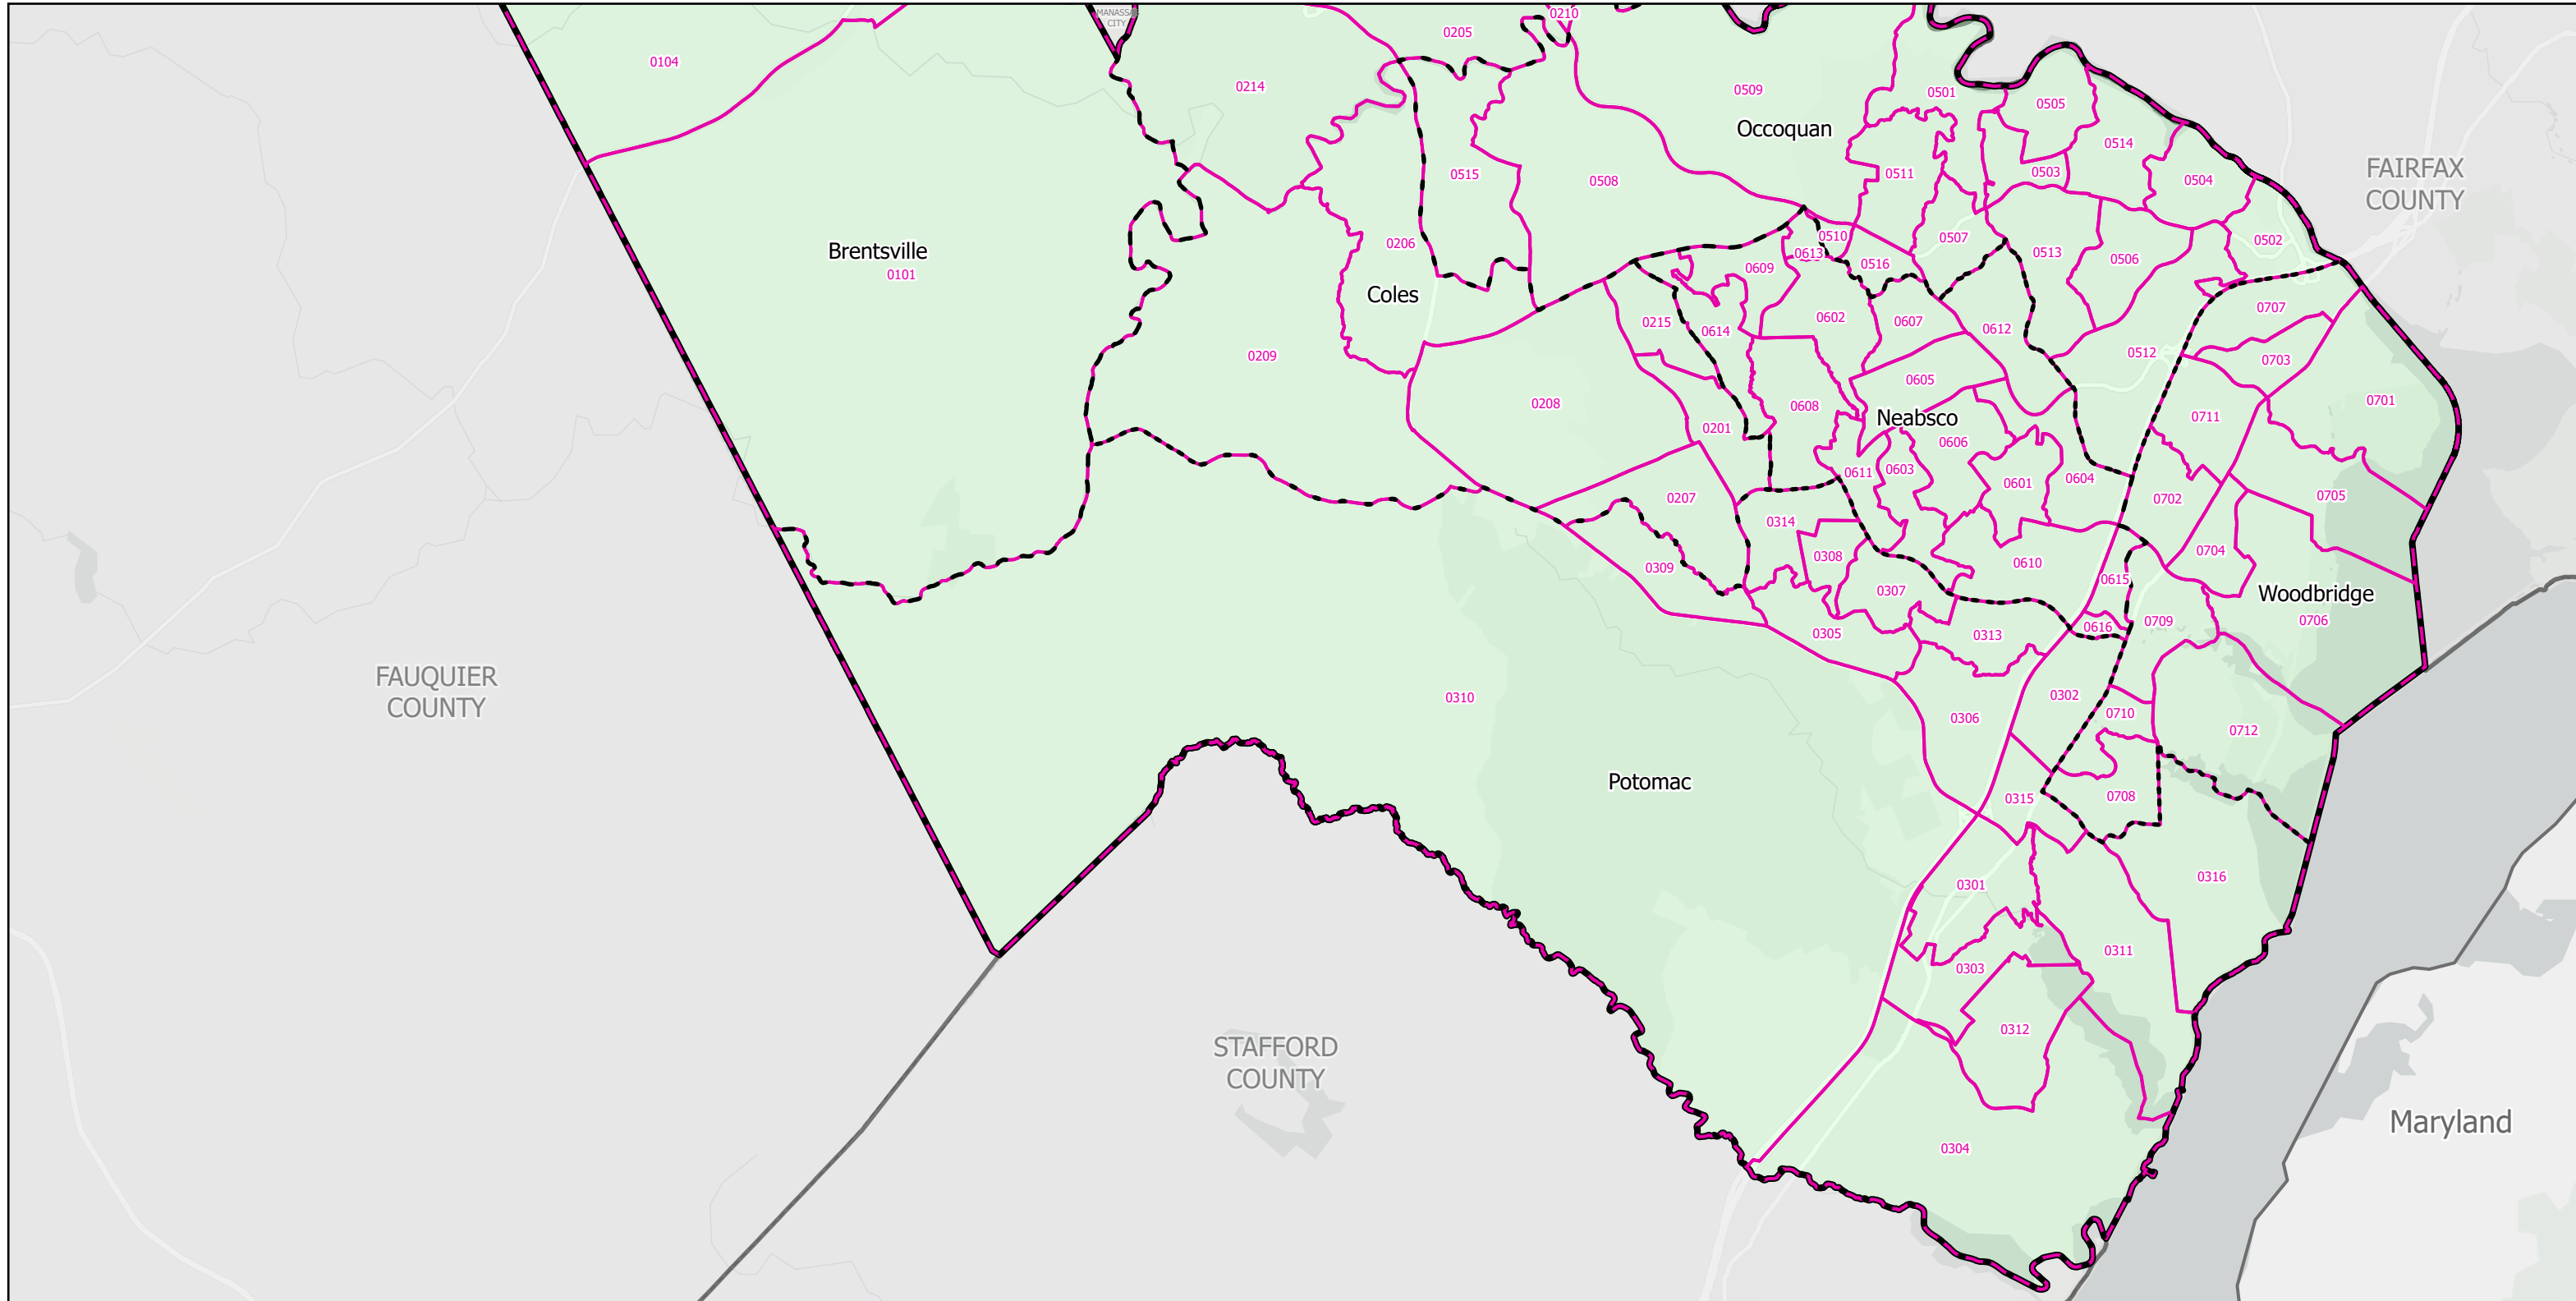

Election Districts and Precincts

Prince William County - North

 Locality
 Election District
 Precinct

Election Districts and Precincts

Prince William County - South

Legend:

- Locality
- Election District
- Precinct

Page 2/2

N

0 1 2 4 Miles

Created by VA Elect GIS Dept 3/30/2026
Base layer Sources: Esri, TomTom, Garmin, FAO, NOAA, USGS, © OpenStreetMap contributors, and the GIS User Community