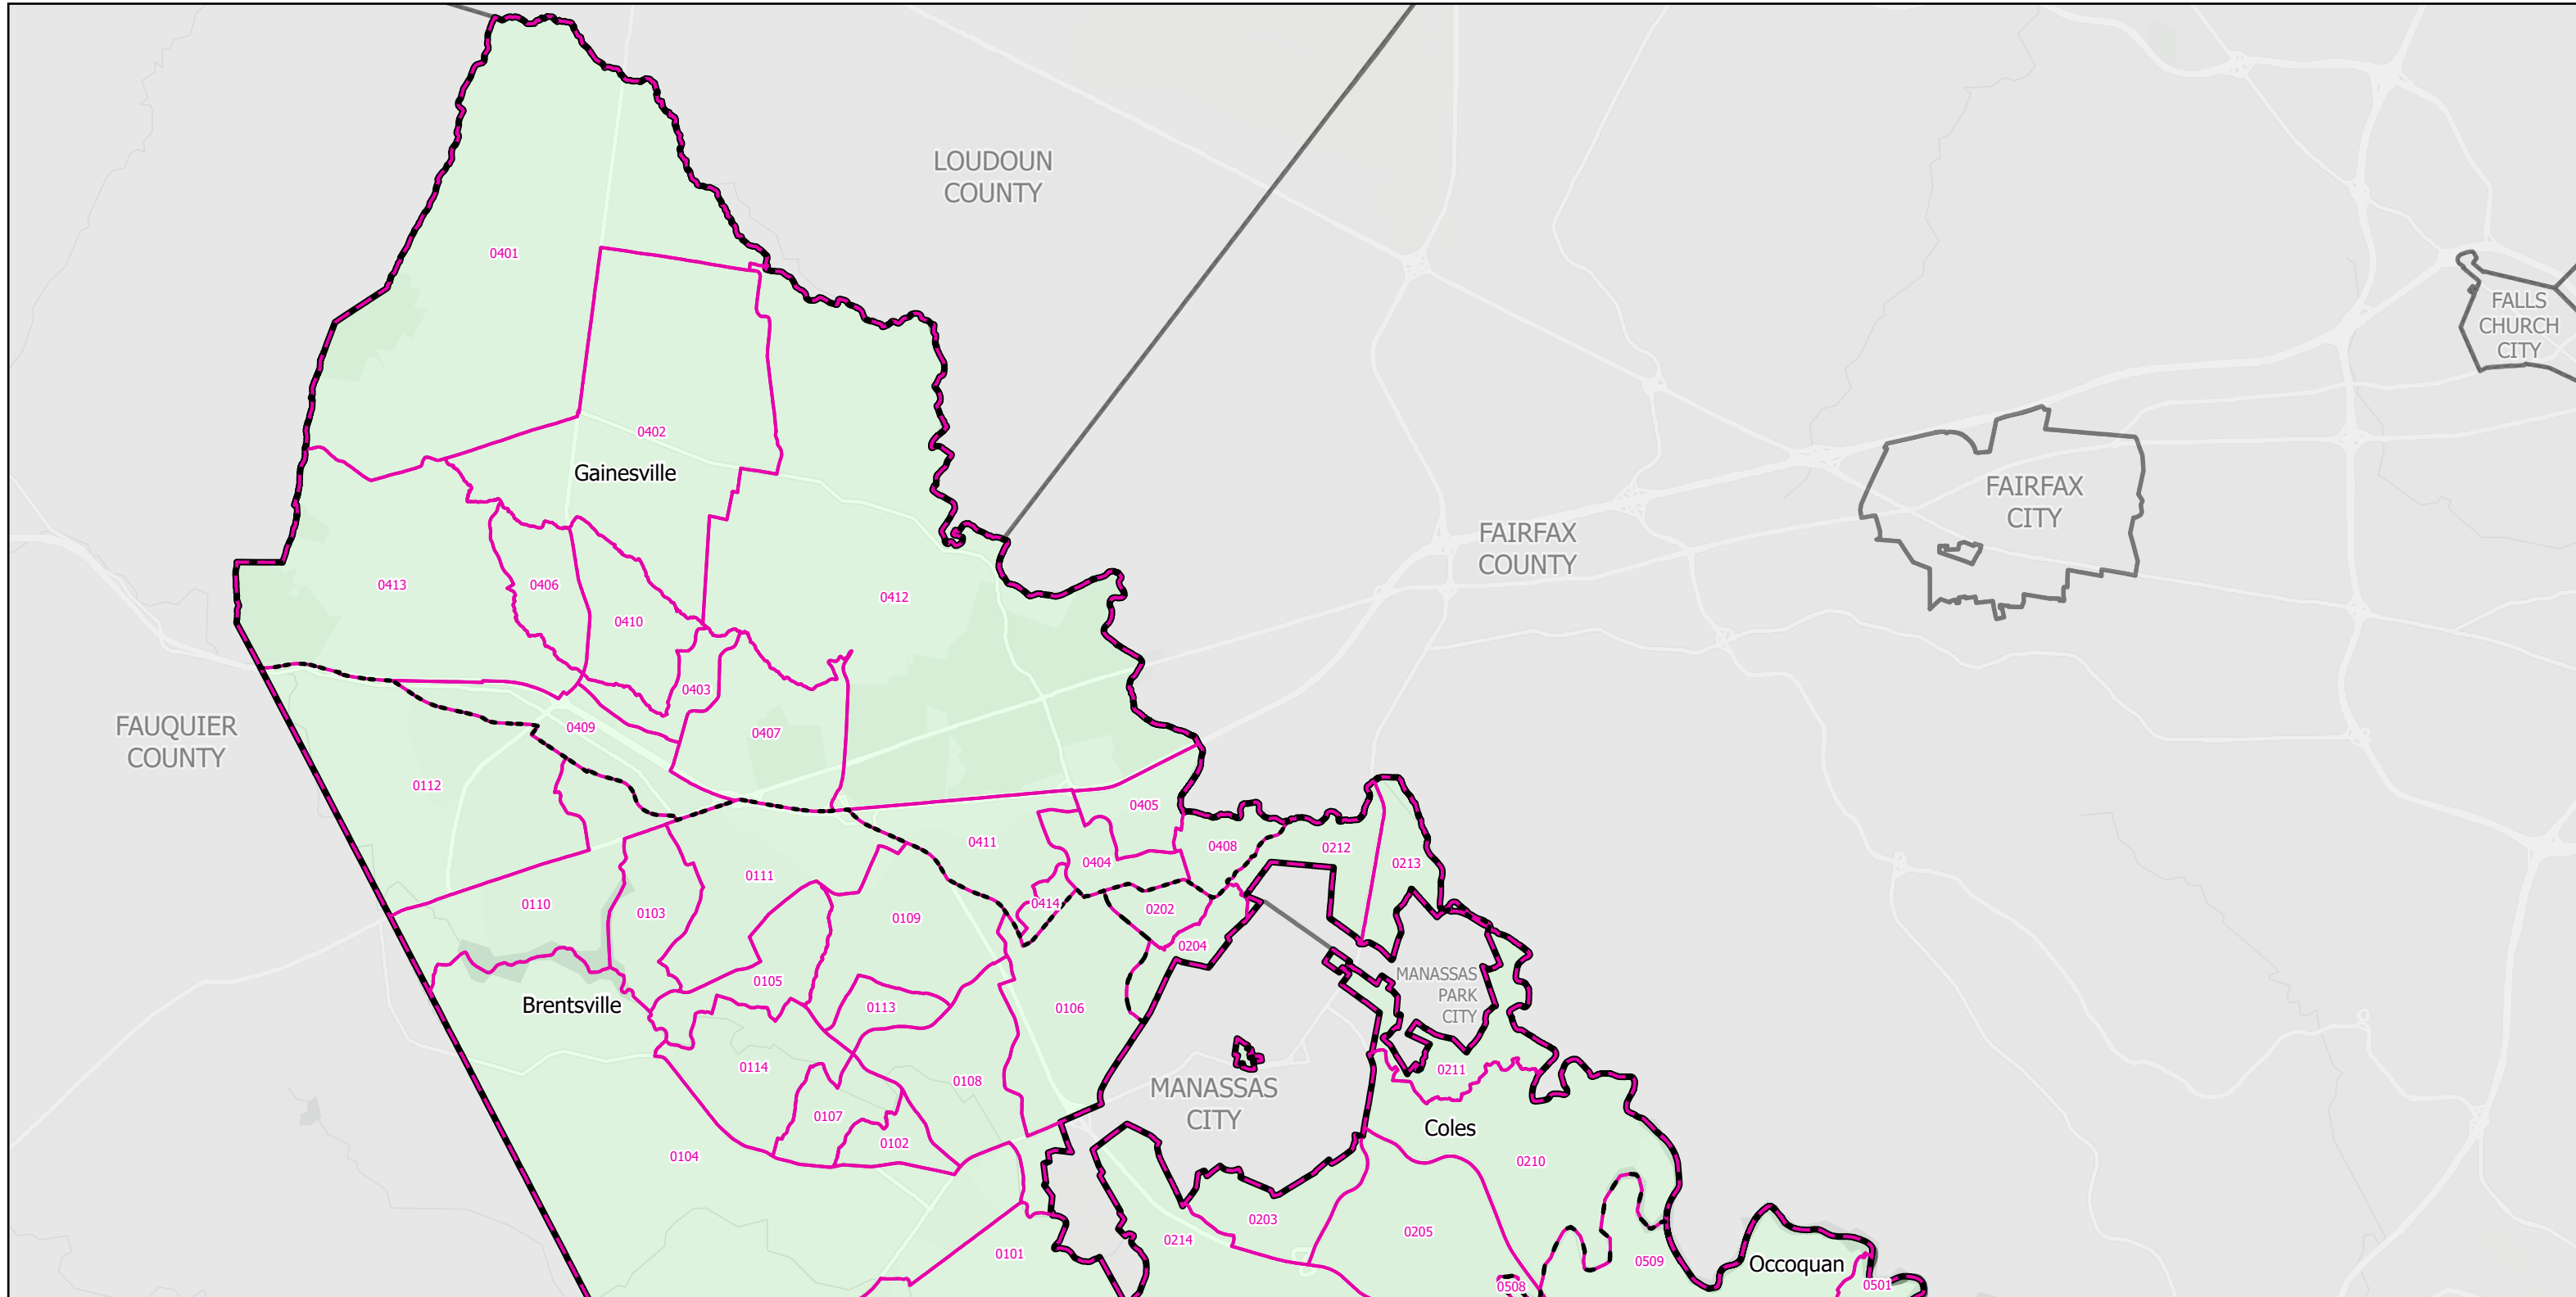

Election Districts and Precincts

Prince William County - North

 Locality
 Election District
 Precinct

Election Districts and Precincts

Prince William County - South

Legend:

- Locality
- Election District
- Precinct

Page 2/2

N

0 1 2 4 Miles

Created by VA Elect GIS Dept 3/30/2026
Base layer Sources: Esri, TomTom, Garmin, FAO, NOAA, USGS, © OpenStreetMap contributors, and the GIS User Community