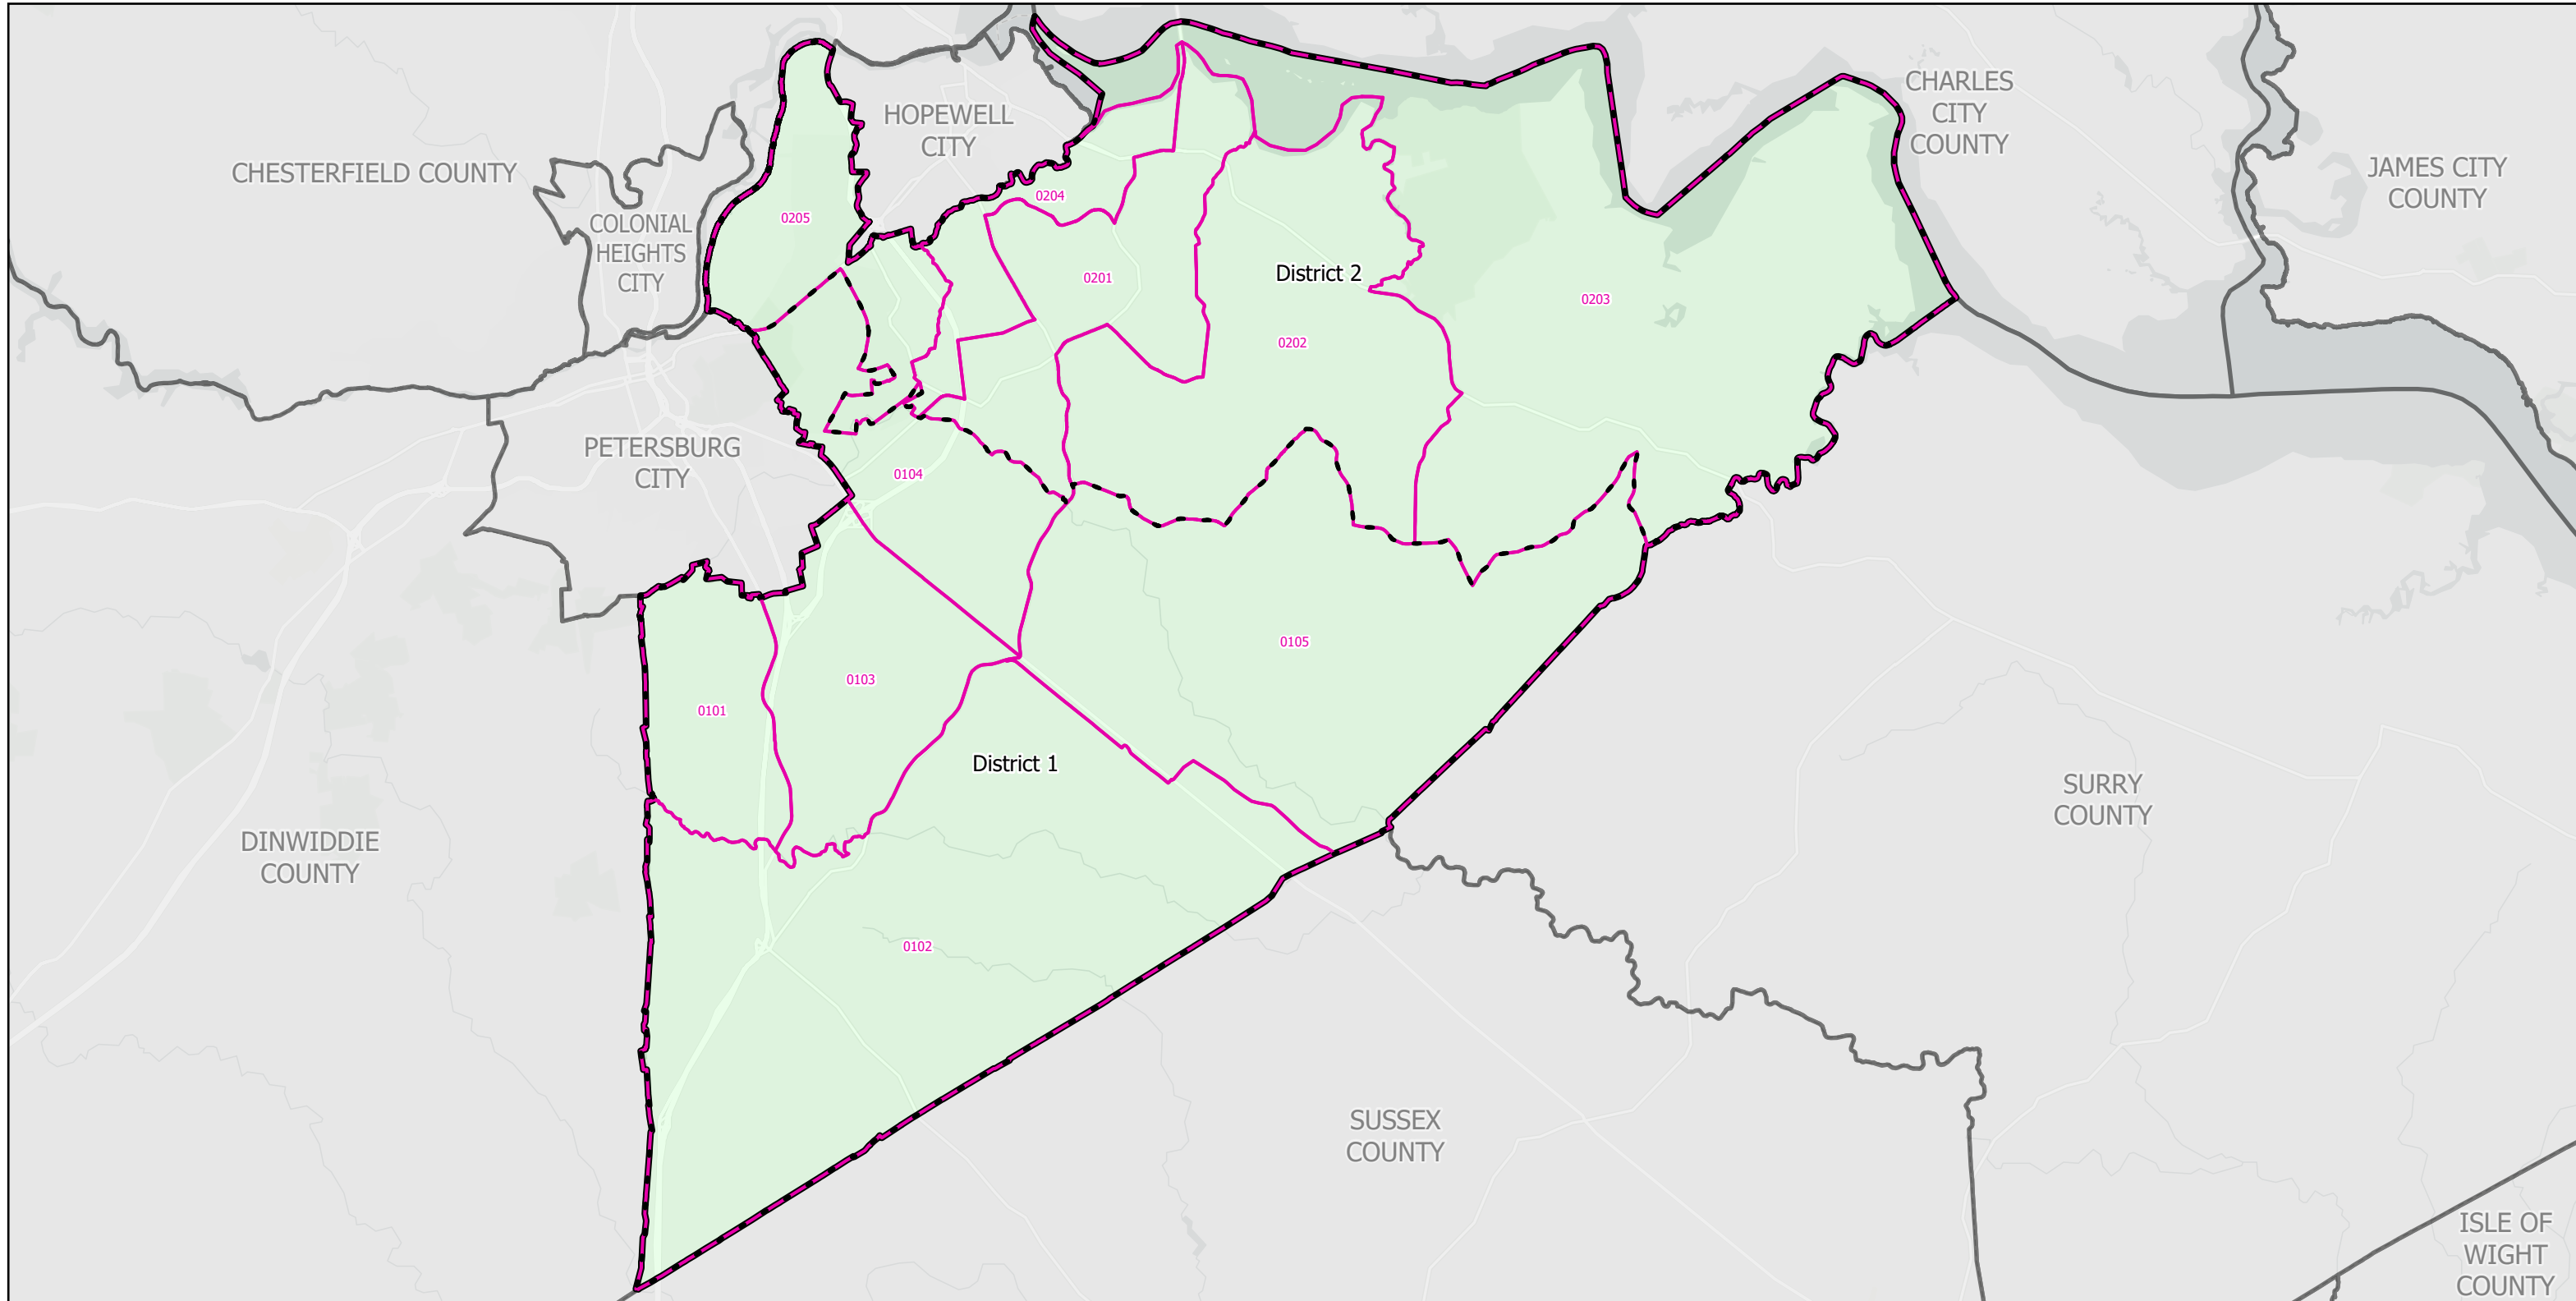

Election Districts and Precincts

Prince George County

-  Locality
-  Election District
-  Precinct

Created by VA Elect GIS Dept 3/30/2026
Base layer Sources: Esri, TomTom, Garmin, FAO, NOAA, USGS, © OpenStreetMap contributors, and the GIS User Community