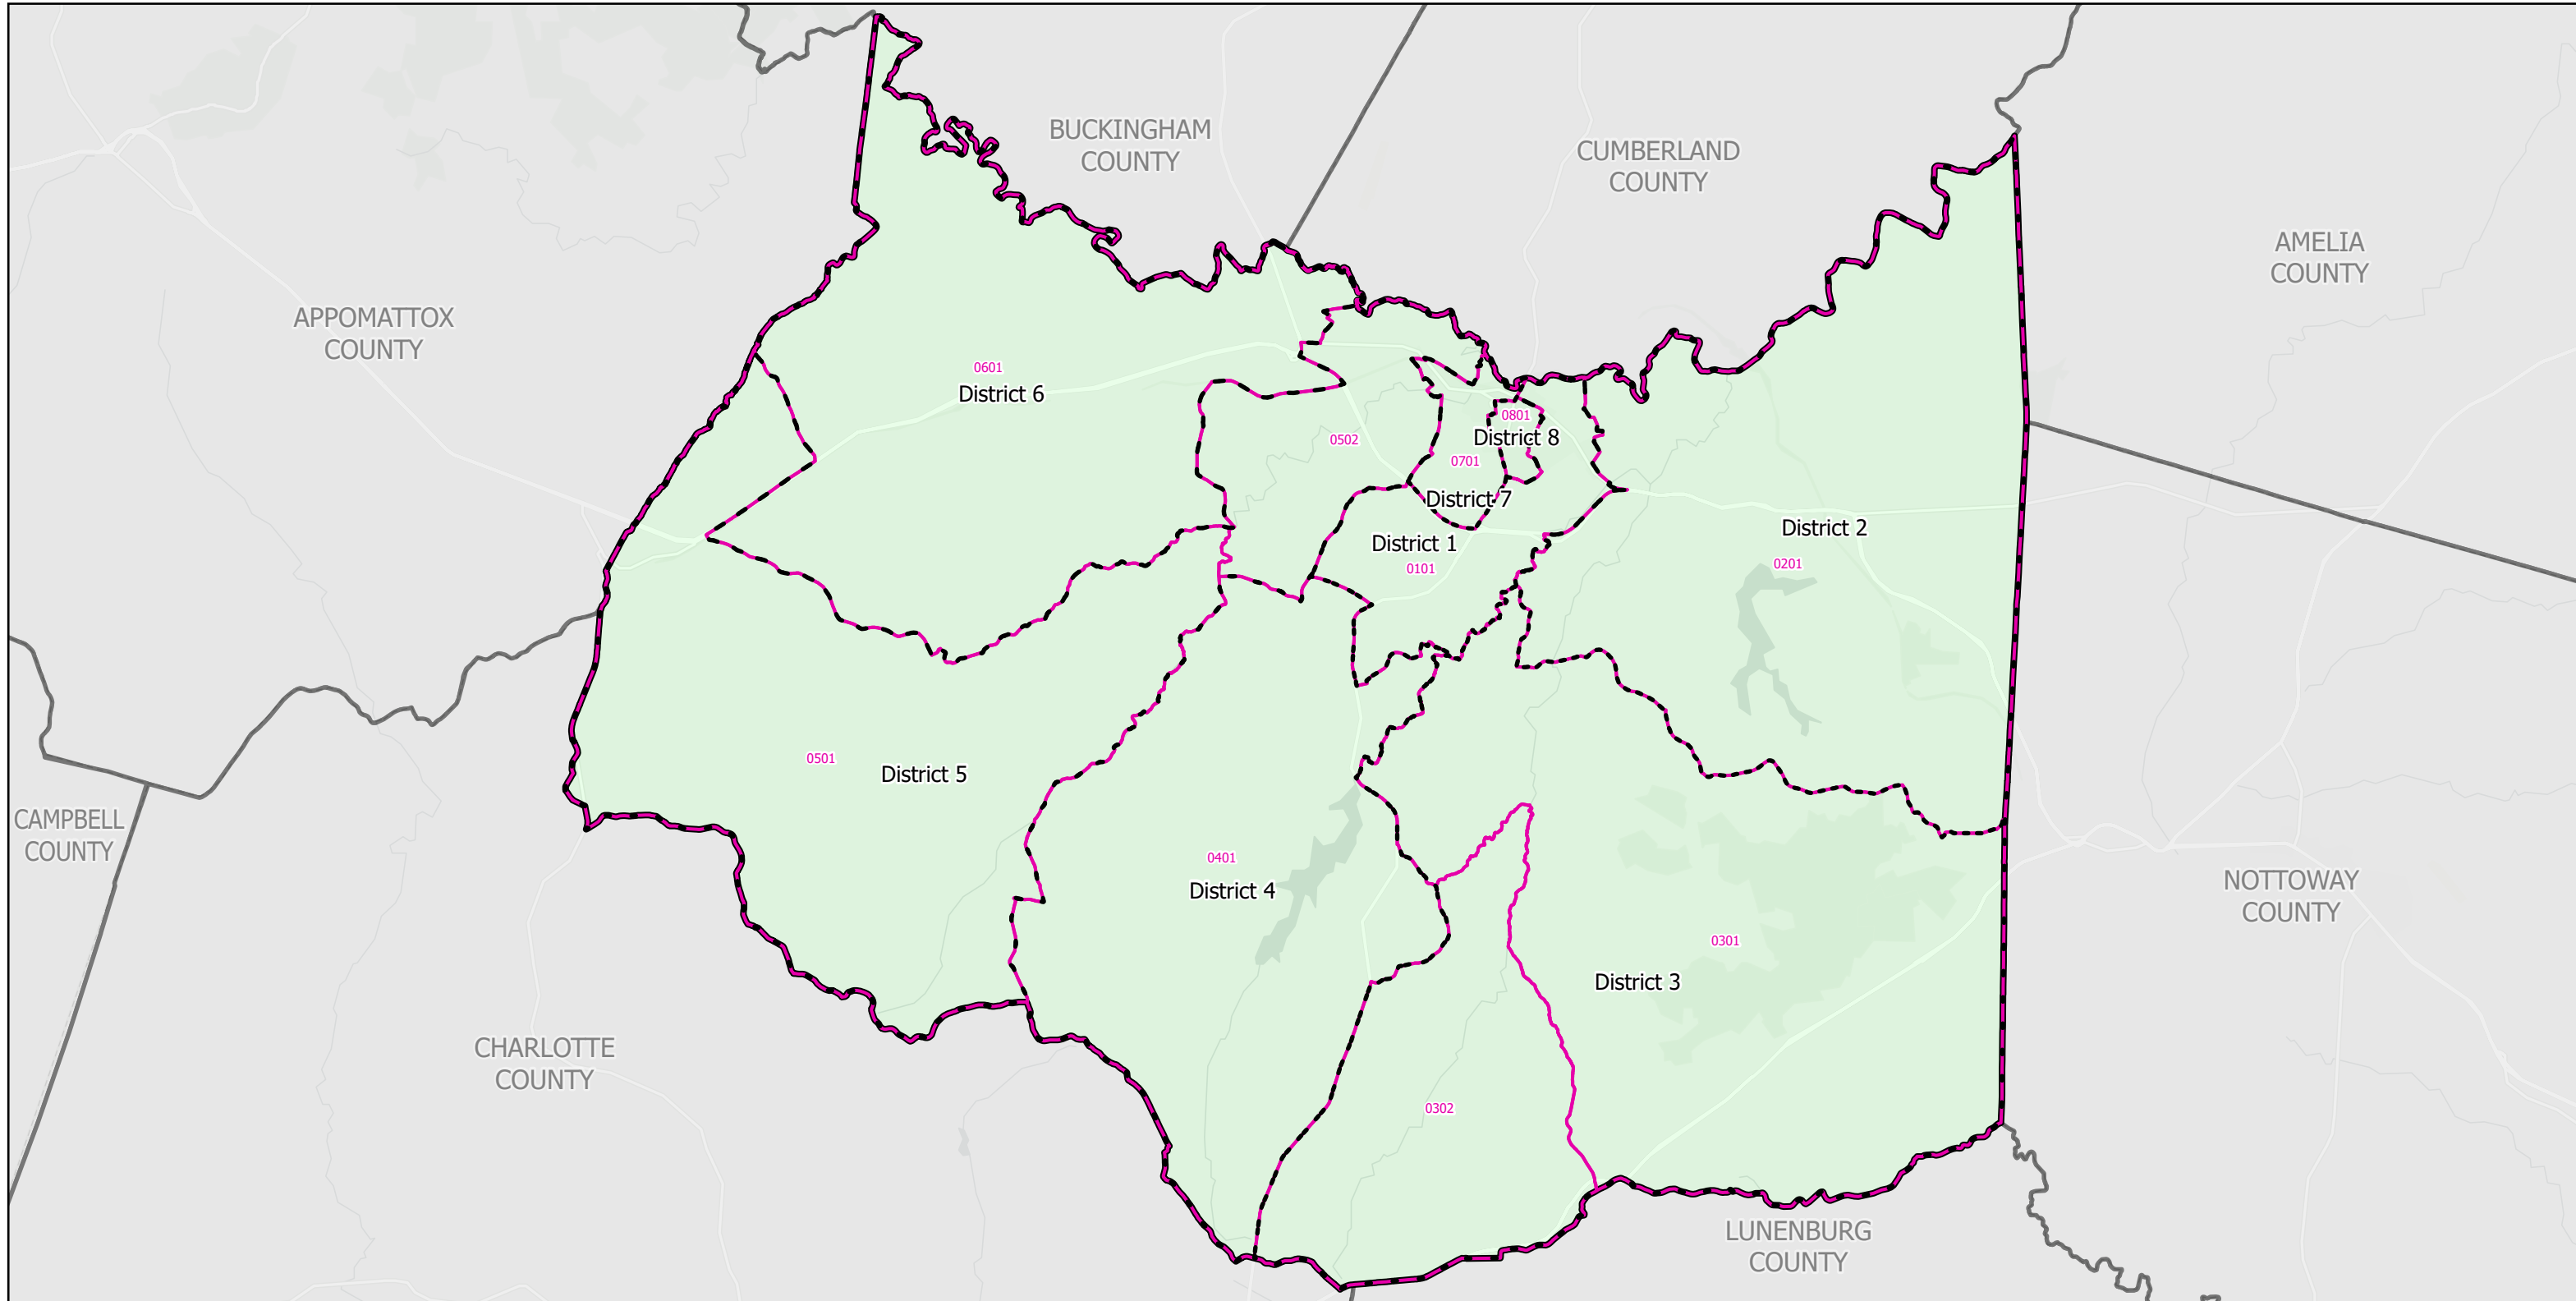

# Election Districts and Precincts

## Prince Edward County

Legend:

- Locality
- Election District
- Precinct

Created by VA Elect GIS Dept 3/30/2026  
Base layer Sources: Esri, TomTom, Garmin, FAO, NOAA, USGS, © OpenStreetMap contributors, and the GIS User Community