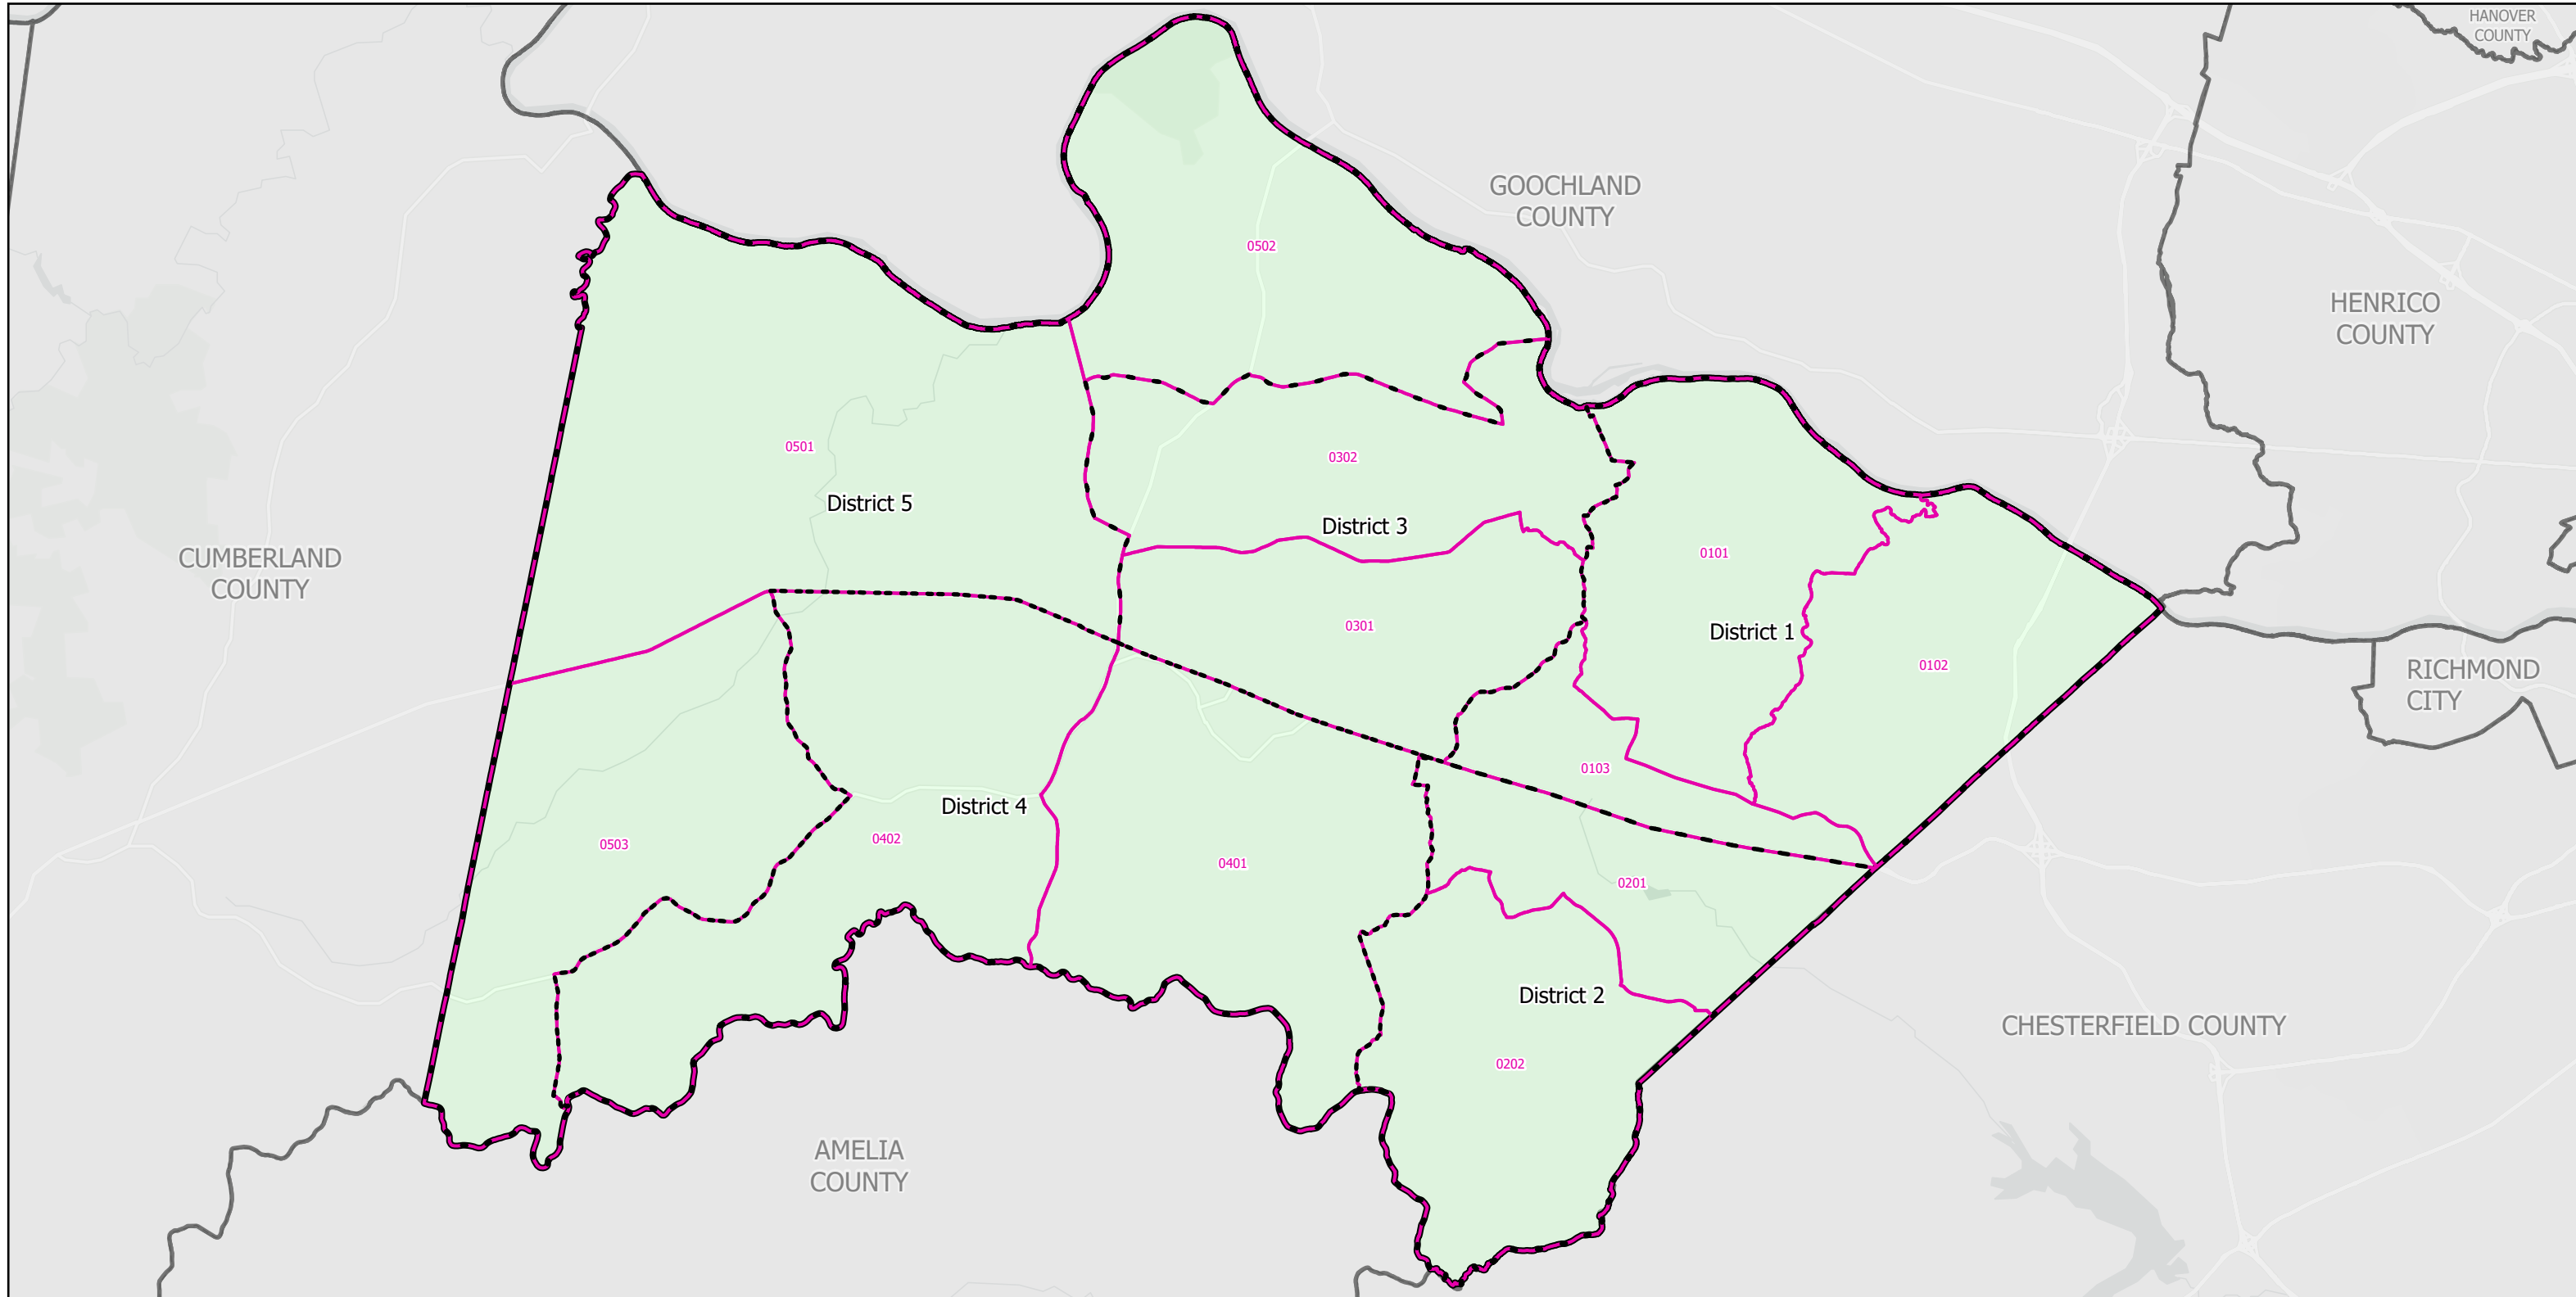

Election Districts and Precincts

Powhatan County

- Locality
- Election District
- Precinct

Created by VA Elect GIS Dept 3/30/2026
Base layer Sources: Esri, TomTom, Garmin, FAO, NOAA, USGS, © OpenStreetMap contributors, and the GIS User Community