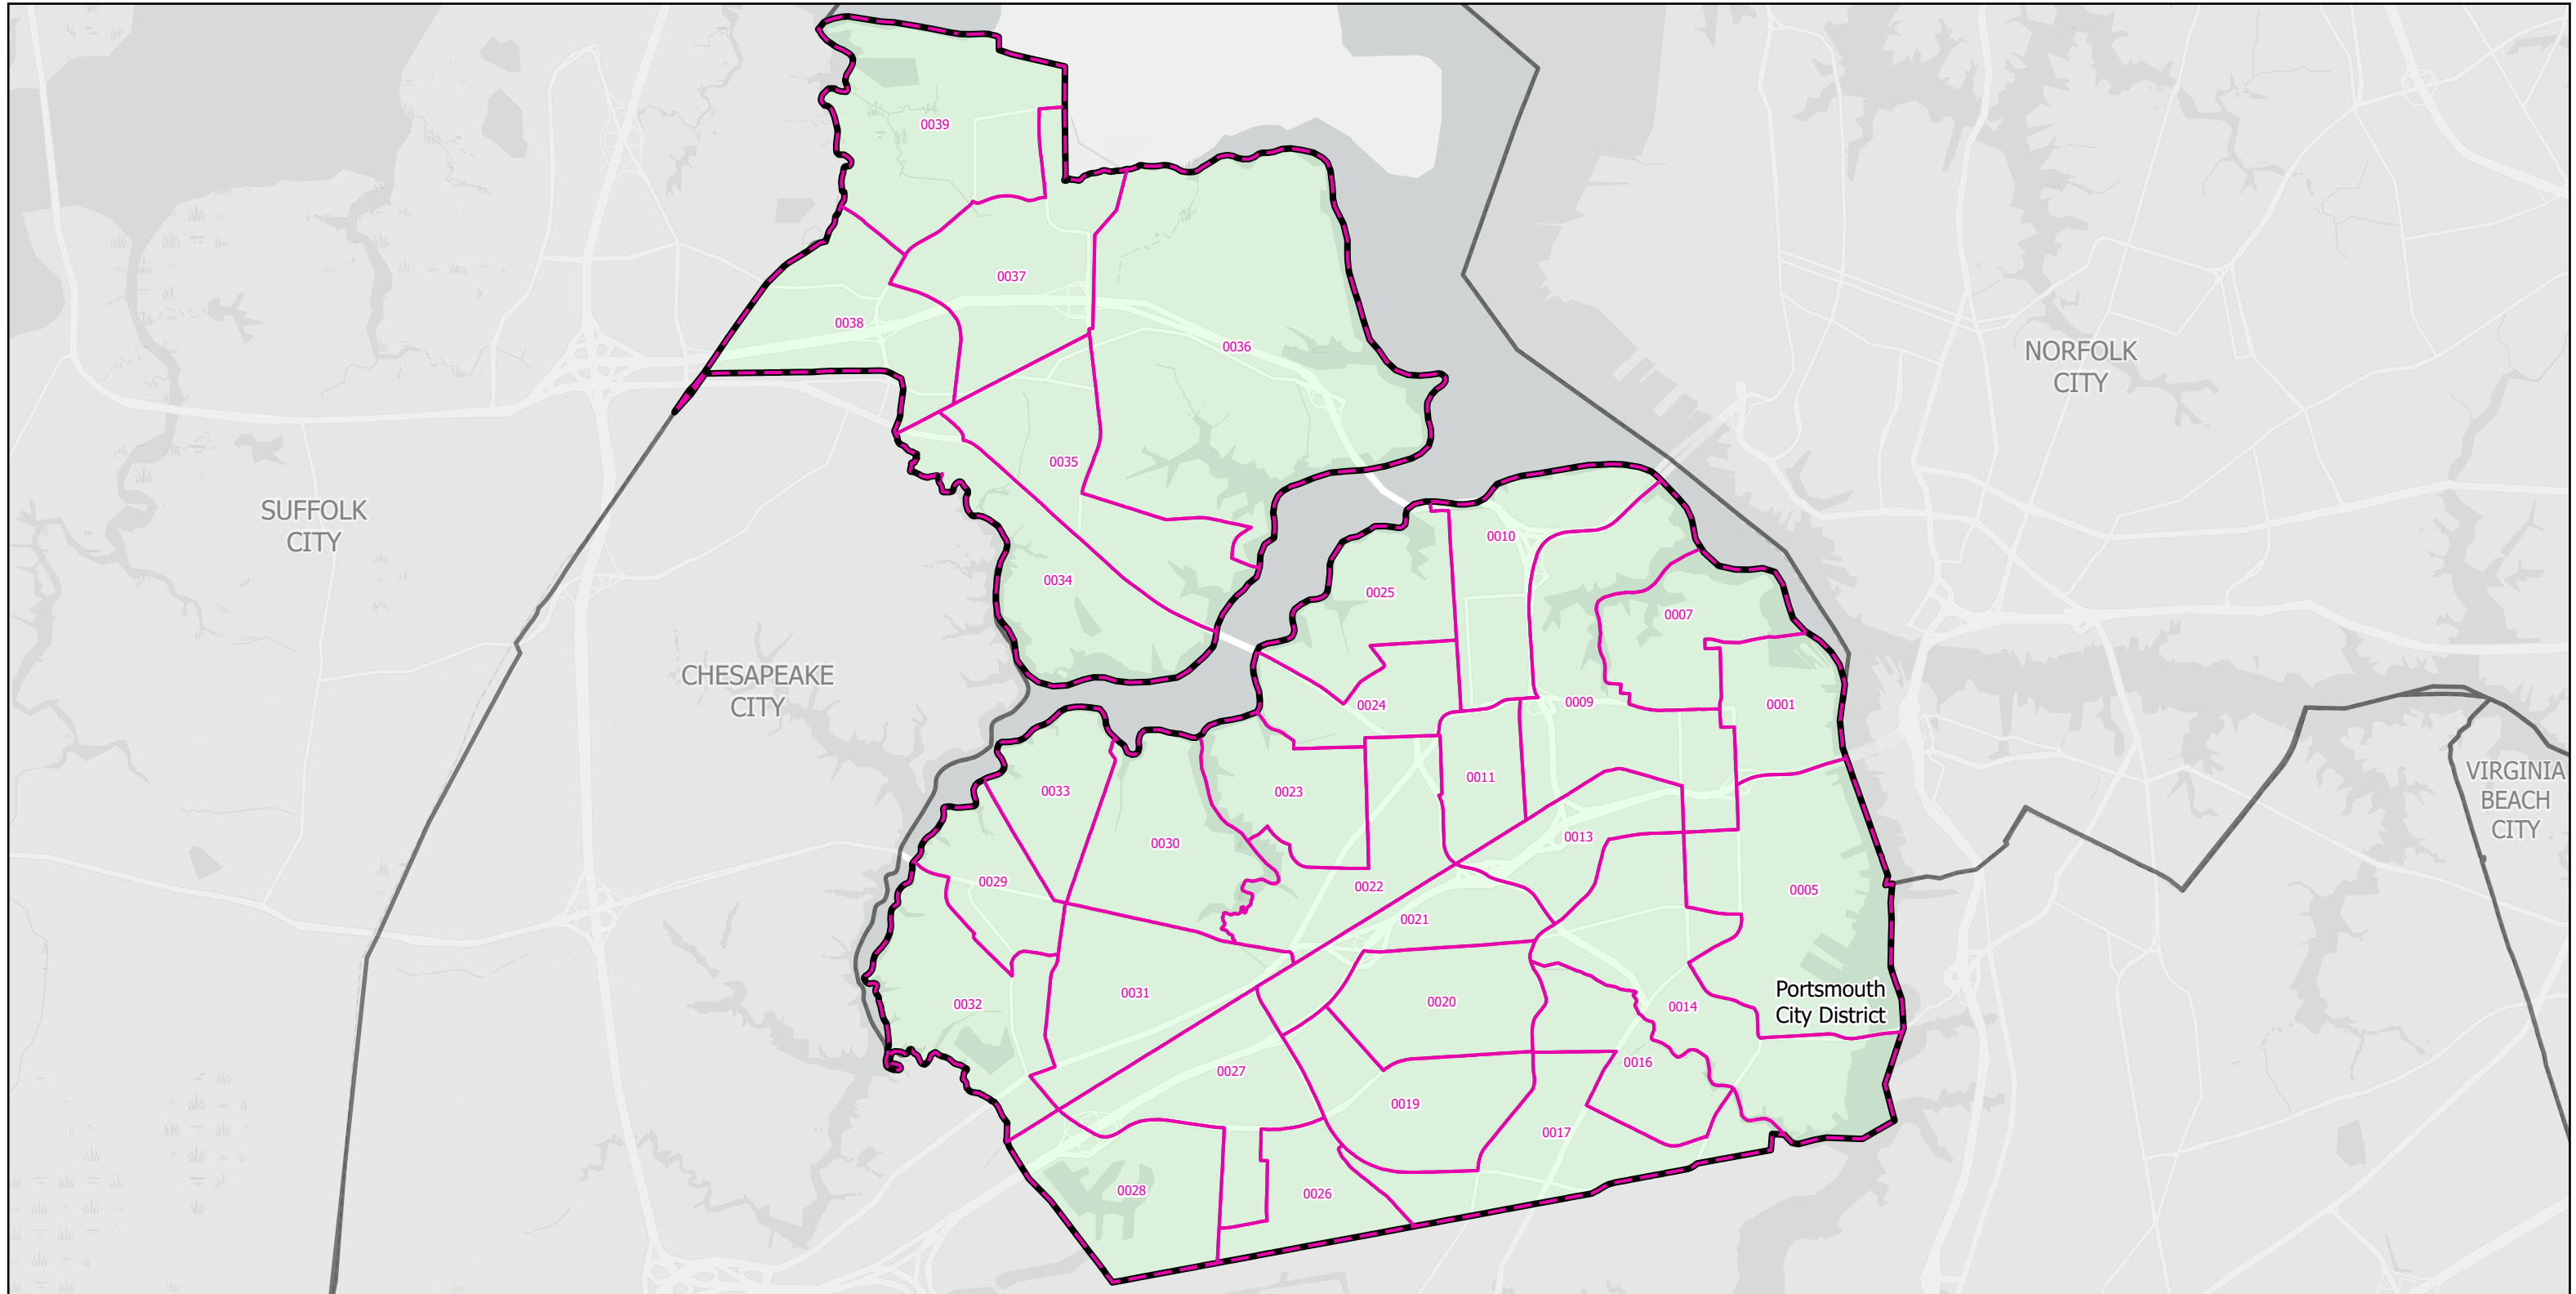

# Election Districts and Precincts

## Portsmouth City

Created by VA Elect GIS Dept 3/30/2026  
Base layer Sources: Esri, TomTom, Garmin, FAO, NOAA, USGS, © OpenStreetMap contributors, and the GIS User Community