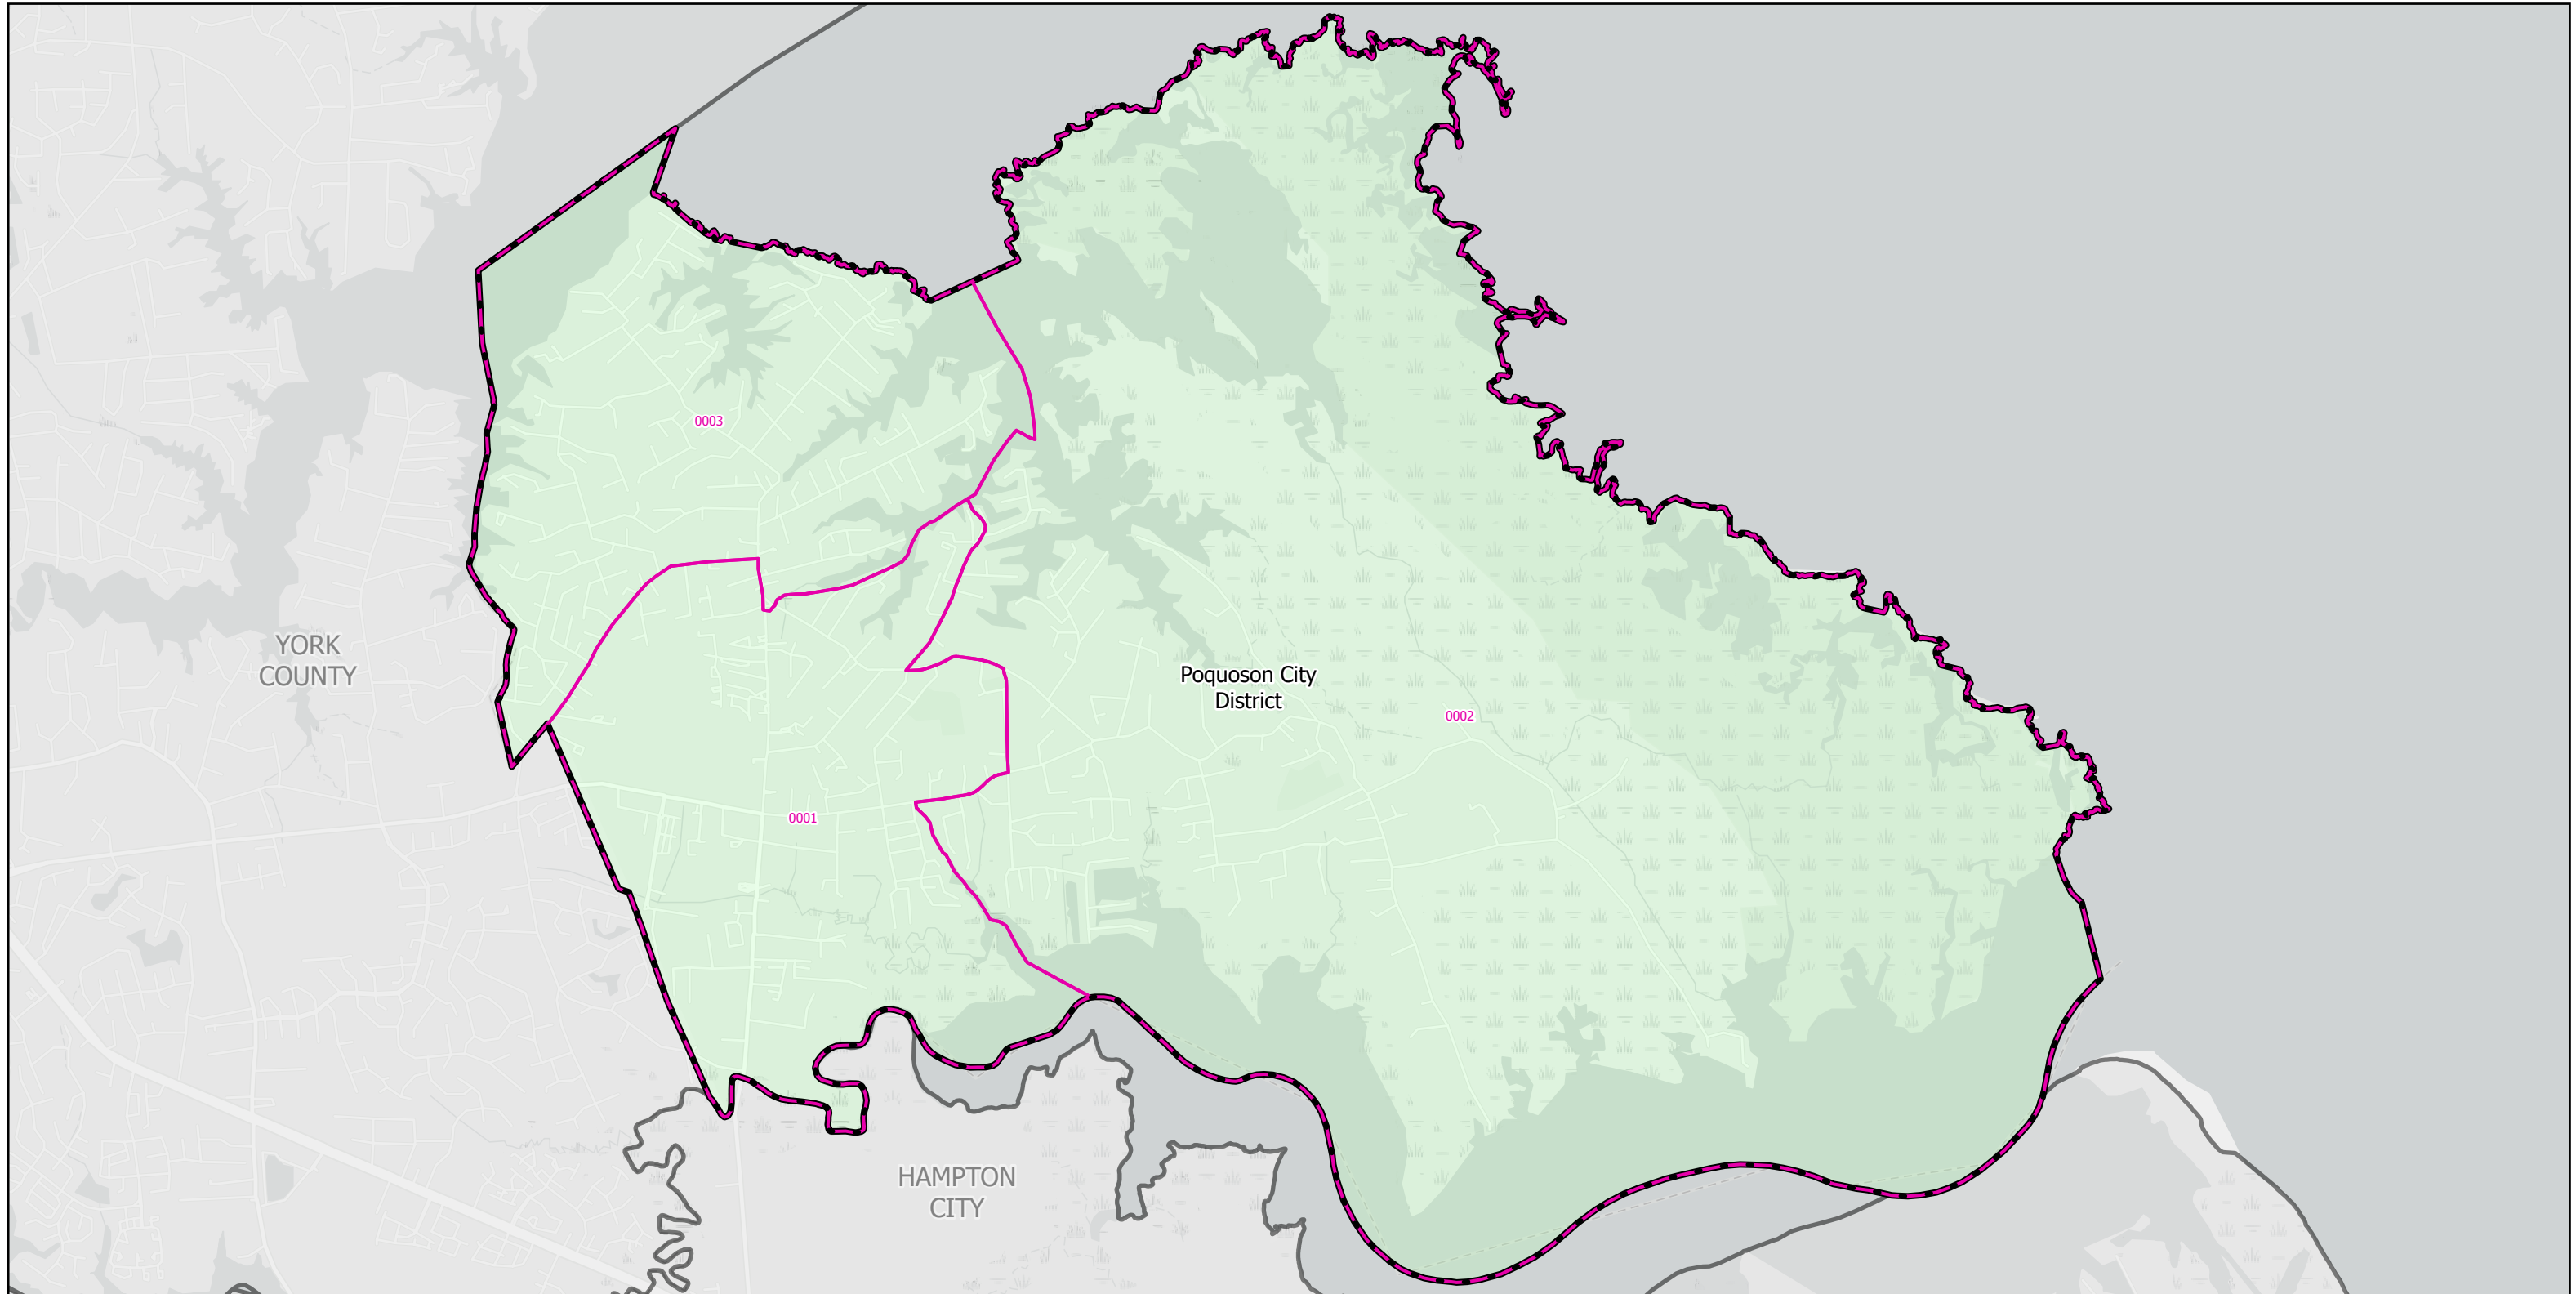

Election Districts and Precincts

Poquoson City

Created by VA Elect GIS Dept 3/30/2026
Base layer Sources: Esri, TomTom, Garmin, FAO, NOAA, USGS, © OpenStreetMap contributors, and the GIS User Community