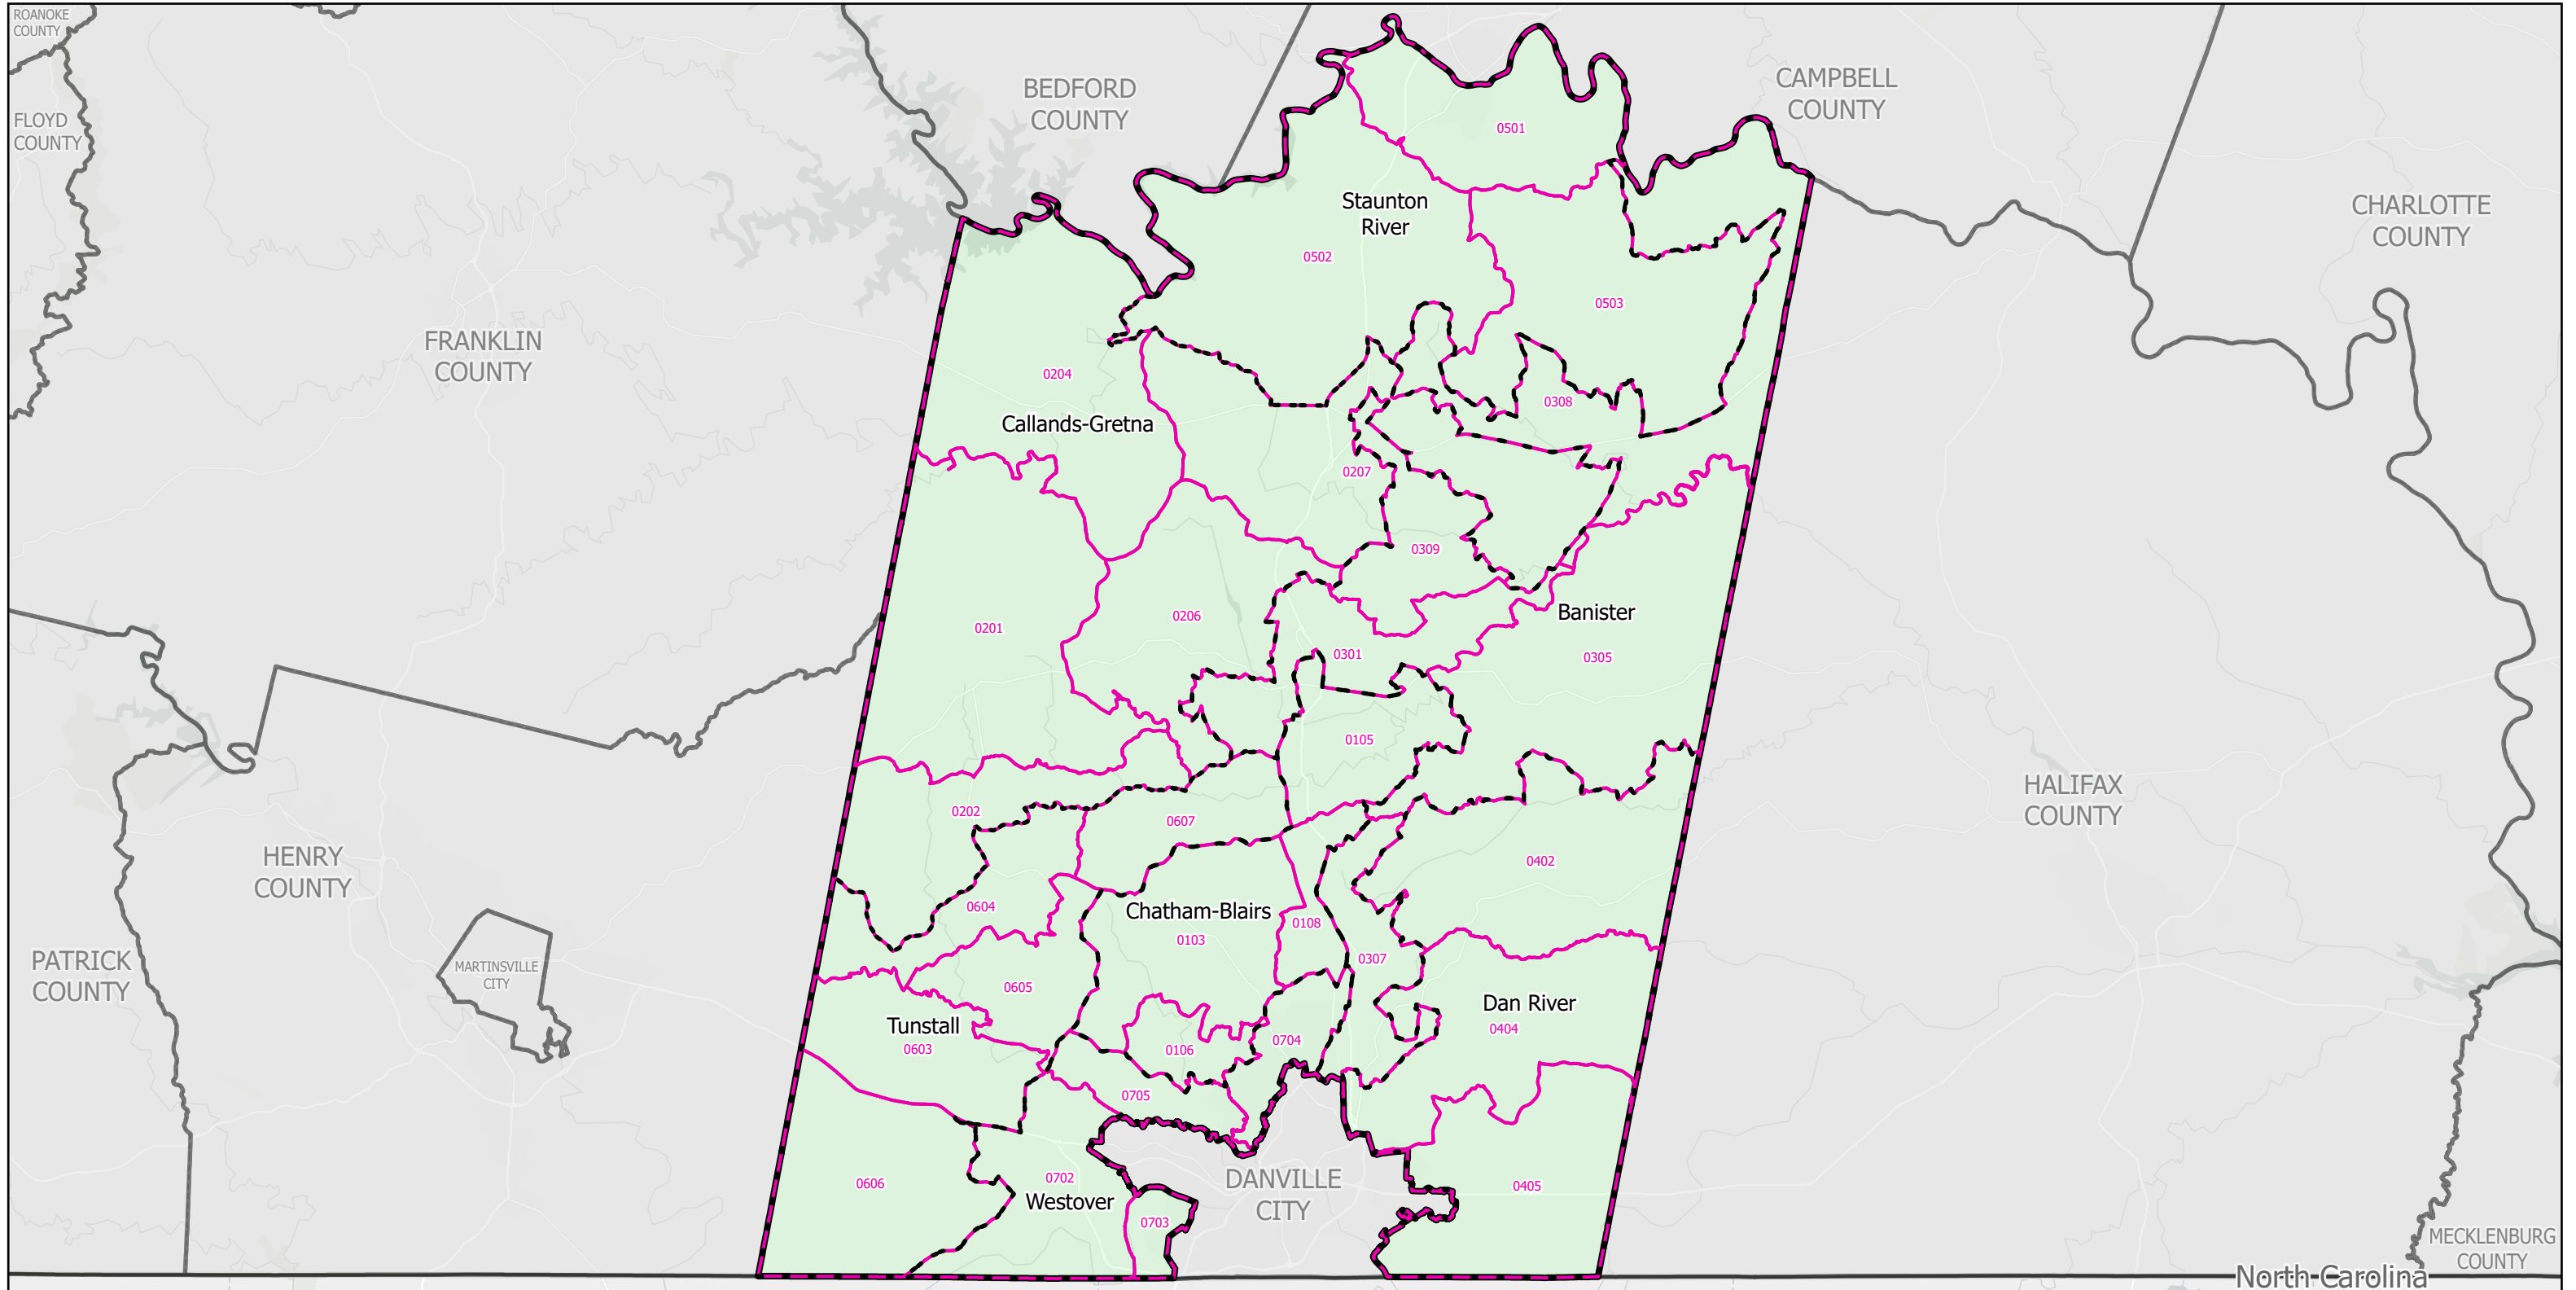

# Election Districts and Precincts

## Pittsylvania County

 Locality  
 Election District  
 Precinct

Created by VA Elect GIS Dept 3/30/2026  
Base layer Sources: Esri, TomTom, Garmin, FAO, NOAA, USGS, © OpenStreetMap contributors, and the GIS User Community