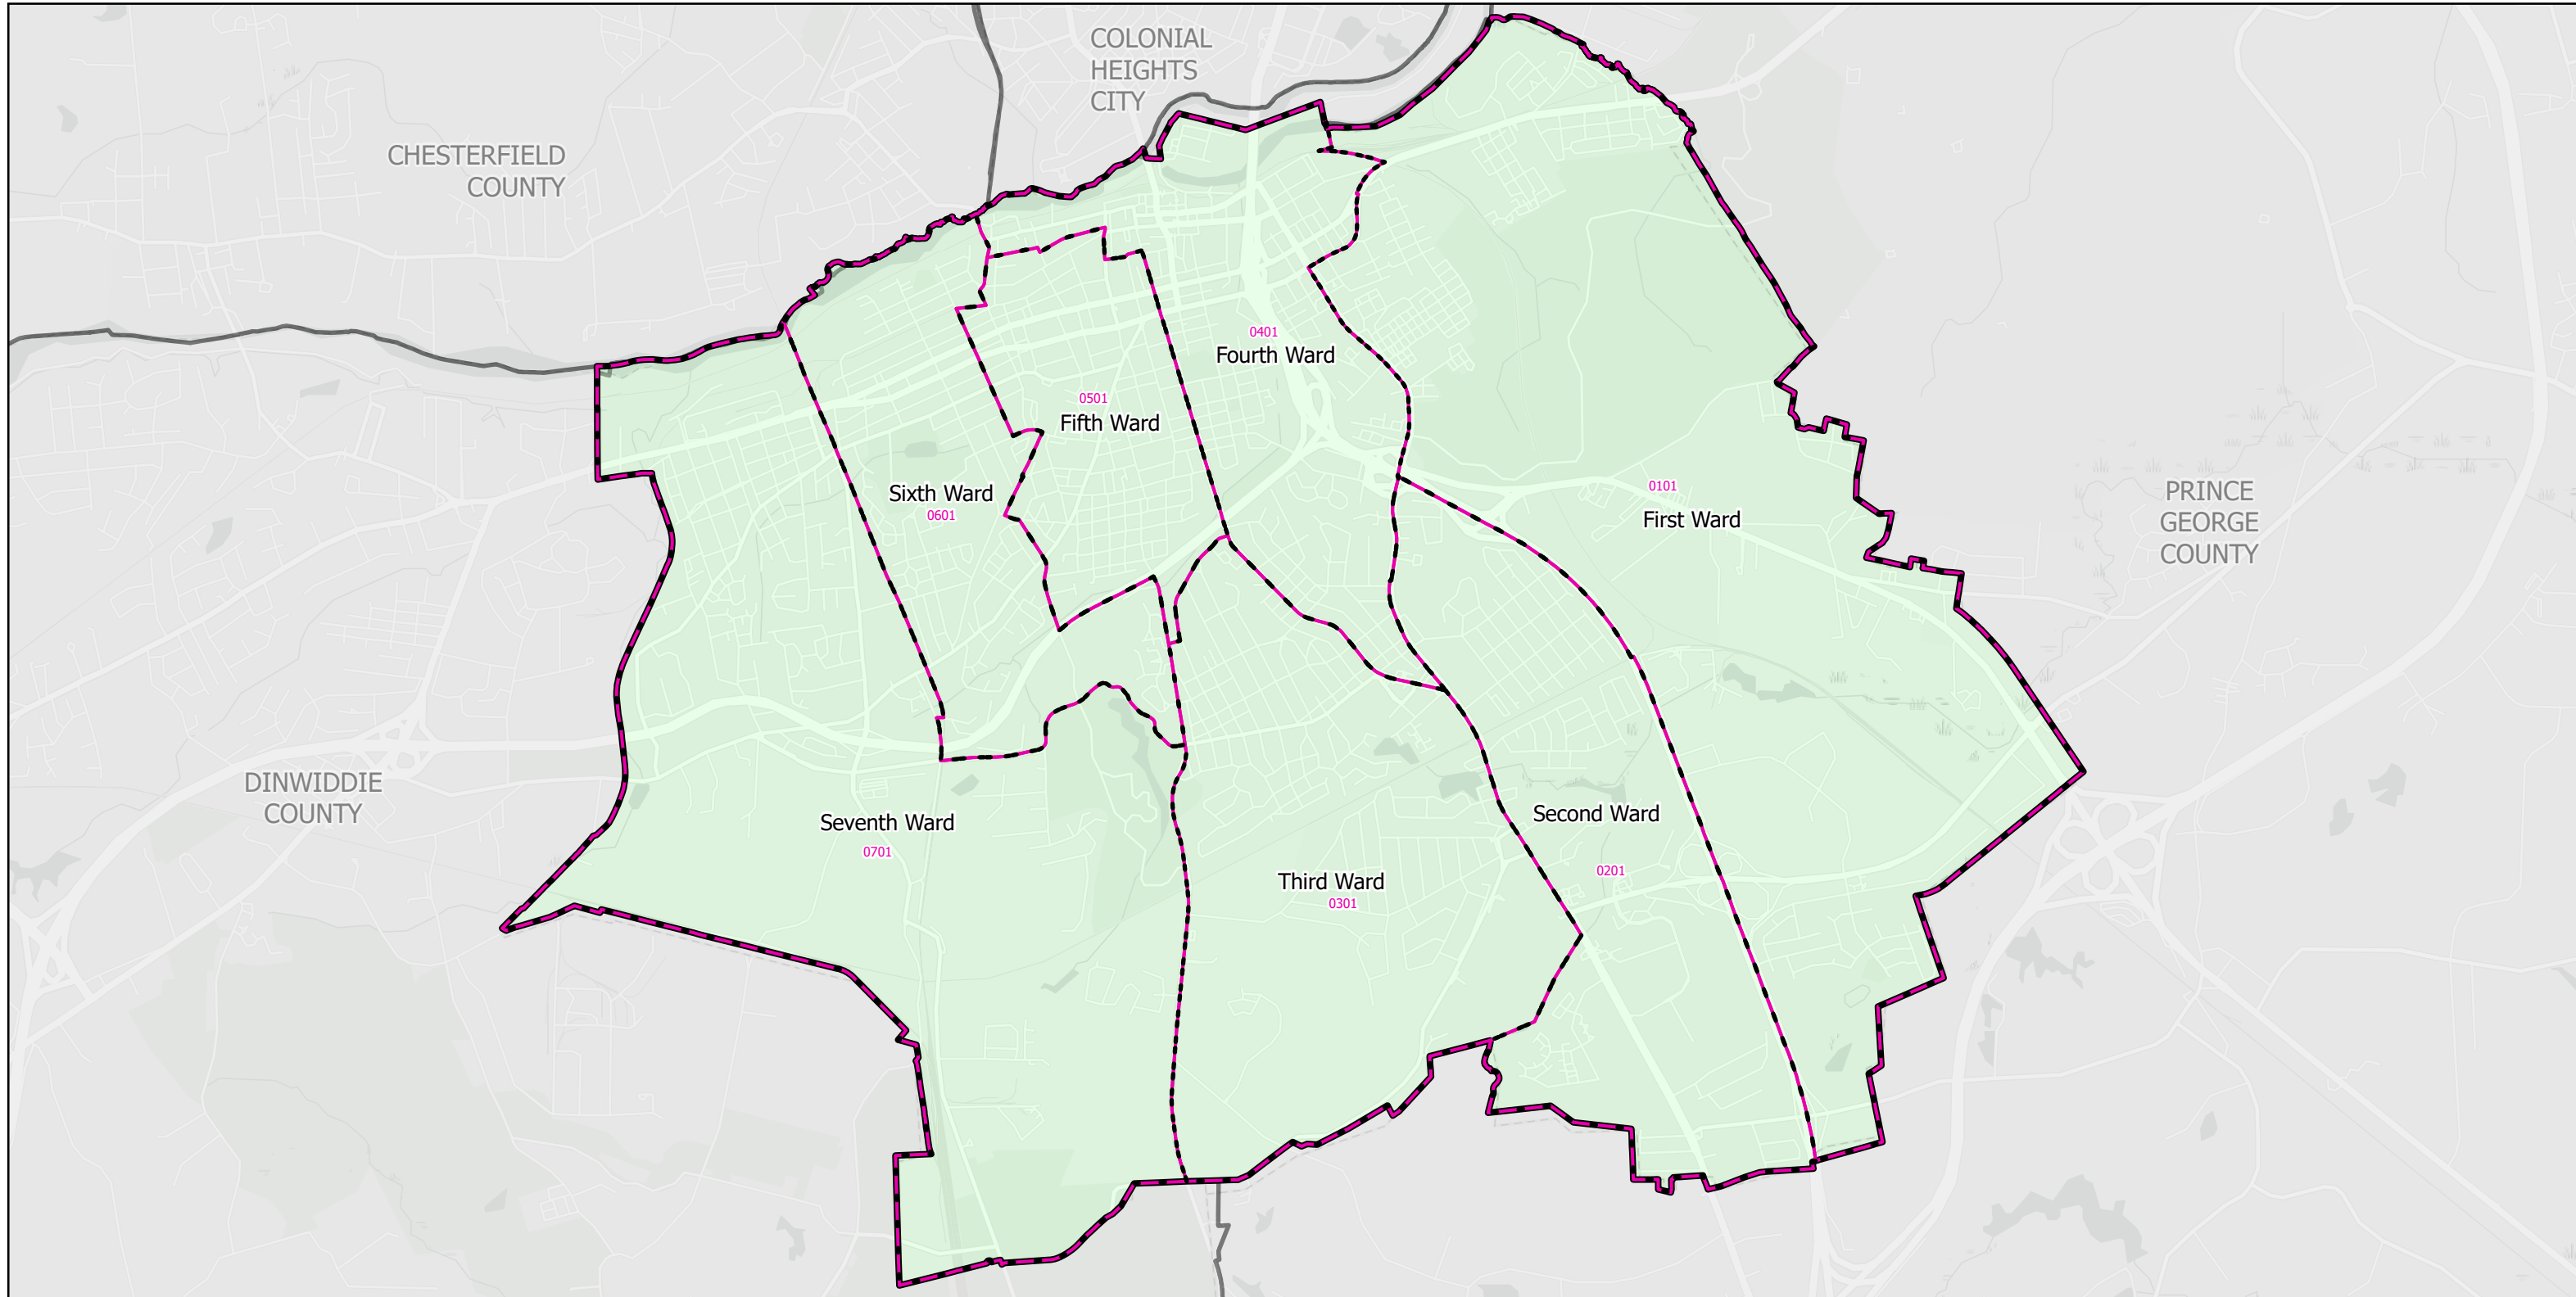

# Election Districts and Precincts

## Petersburg City

Created by VA Elect GIS Dept 3/30/2026  
Base layer Sources: Esri, TomTom, Garmin, FAO, NOAA, USGS, © OpenStreetMap contributors, and the GIS User Community