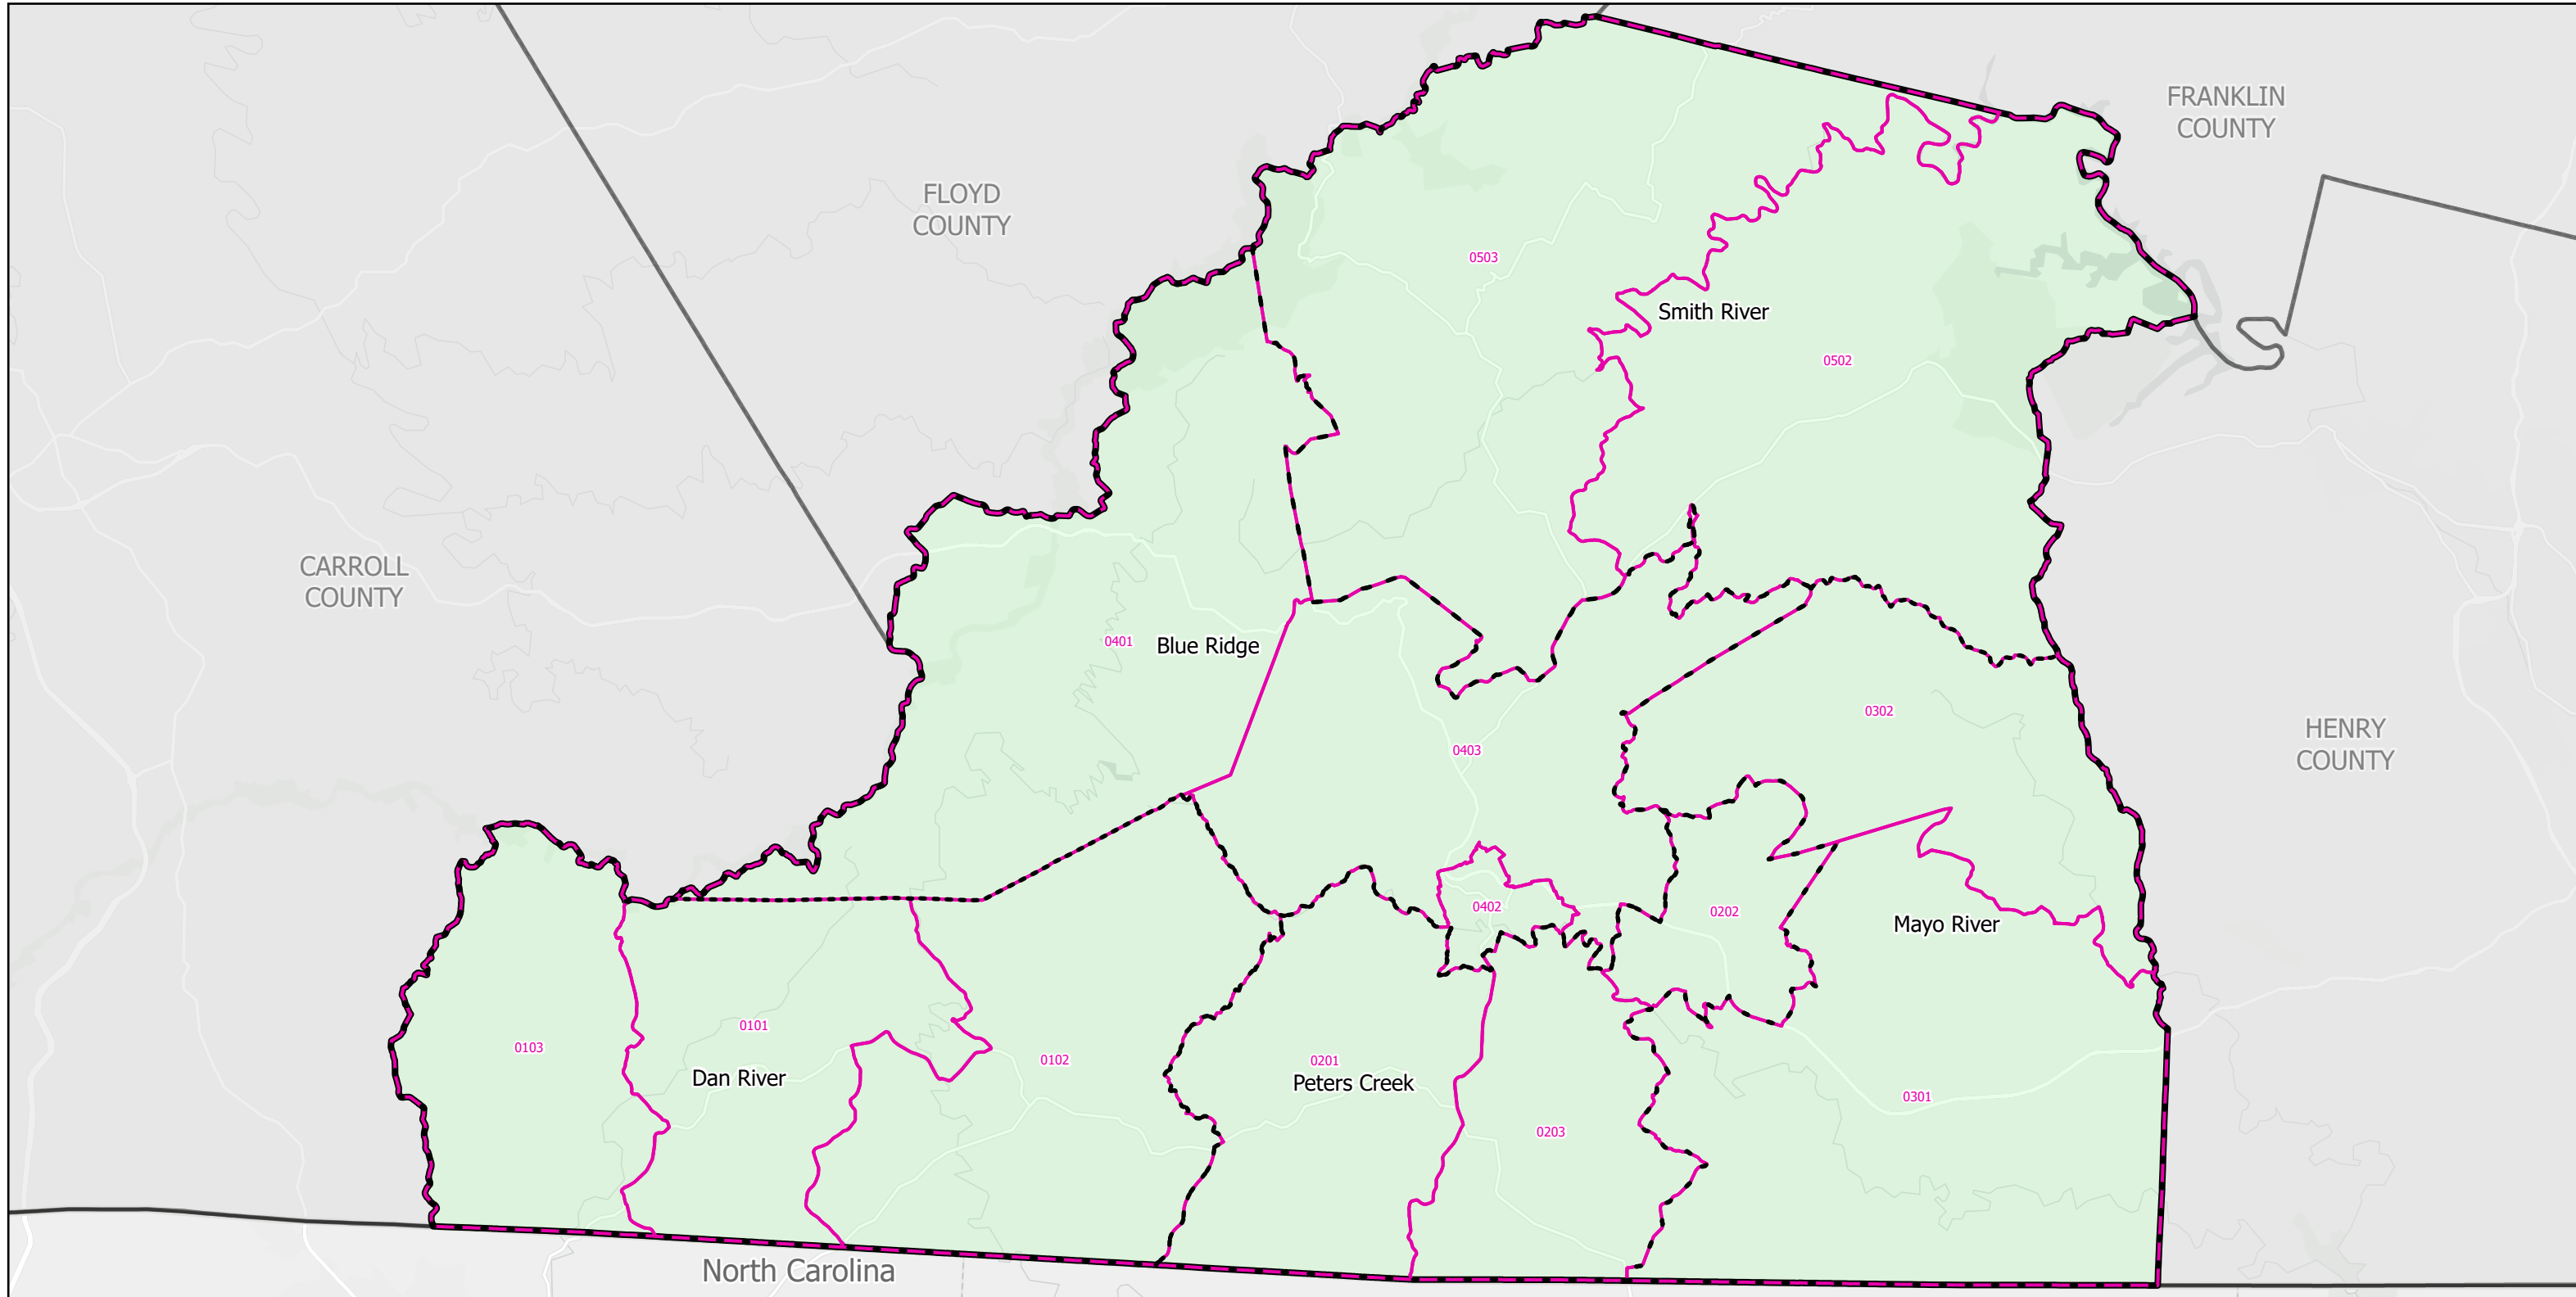

Election Districts and Precincts

Patrick County

Legend

- Locality
- Election District
- Precinct

Scale

0 1.5 3 6 Miles

Created by VA Elect GIS Dept 3/30/2026
Base layer Sources: Esri, TomTom, Garmin, FAO, NOAA, USGS, © OpenStreetMap contributors, and the GIS User Community