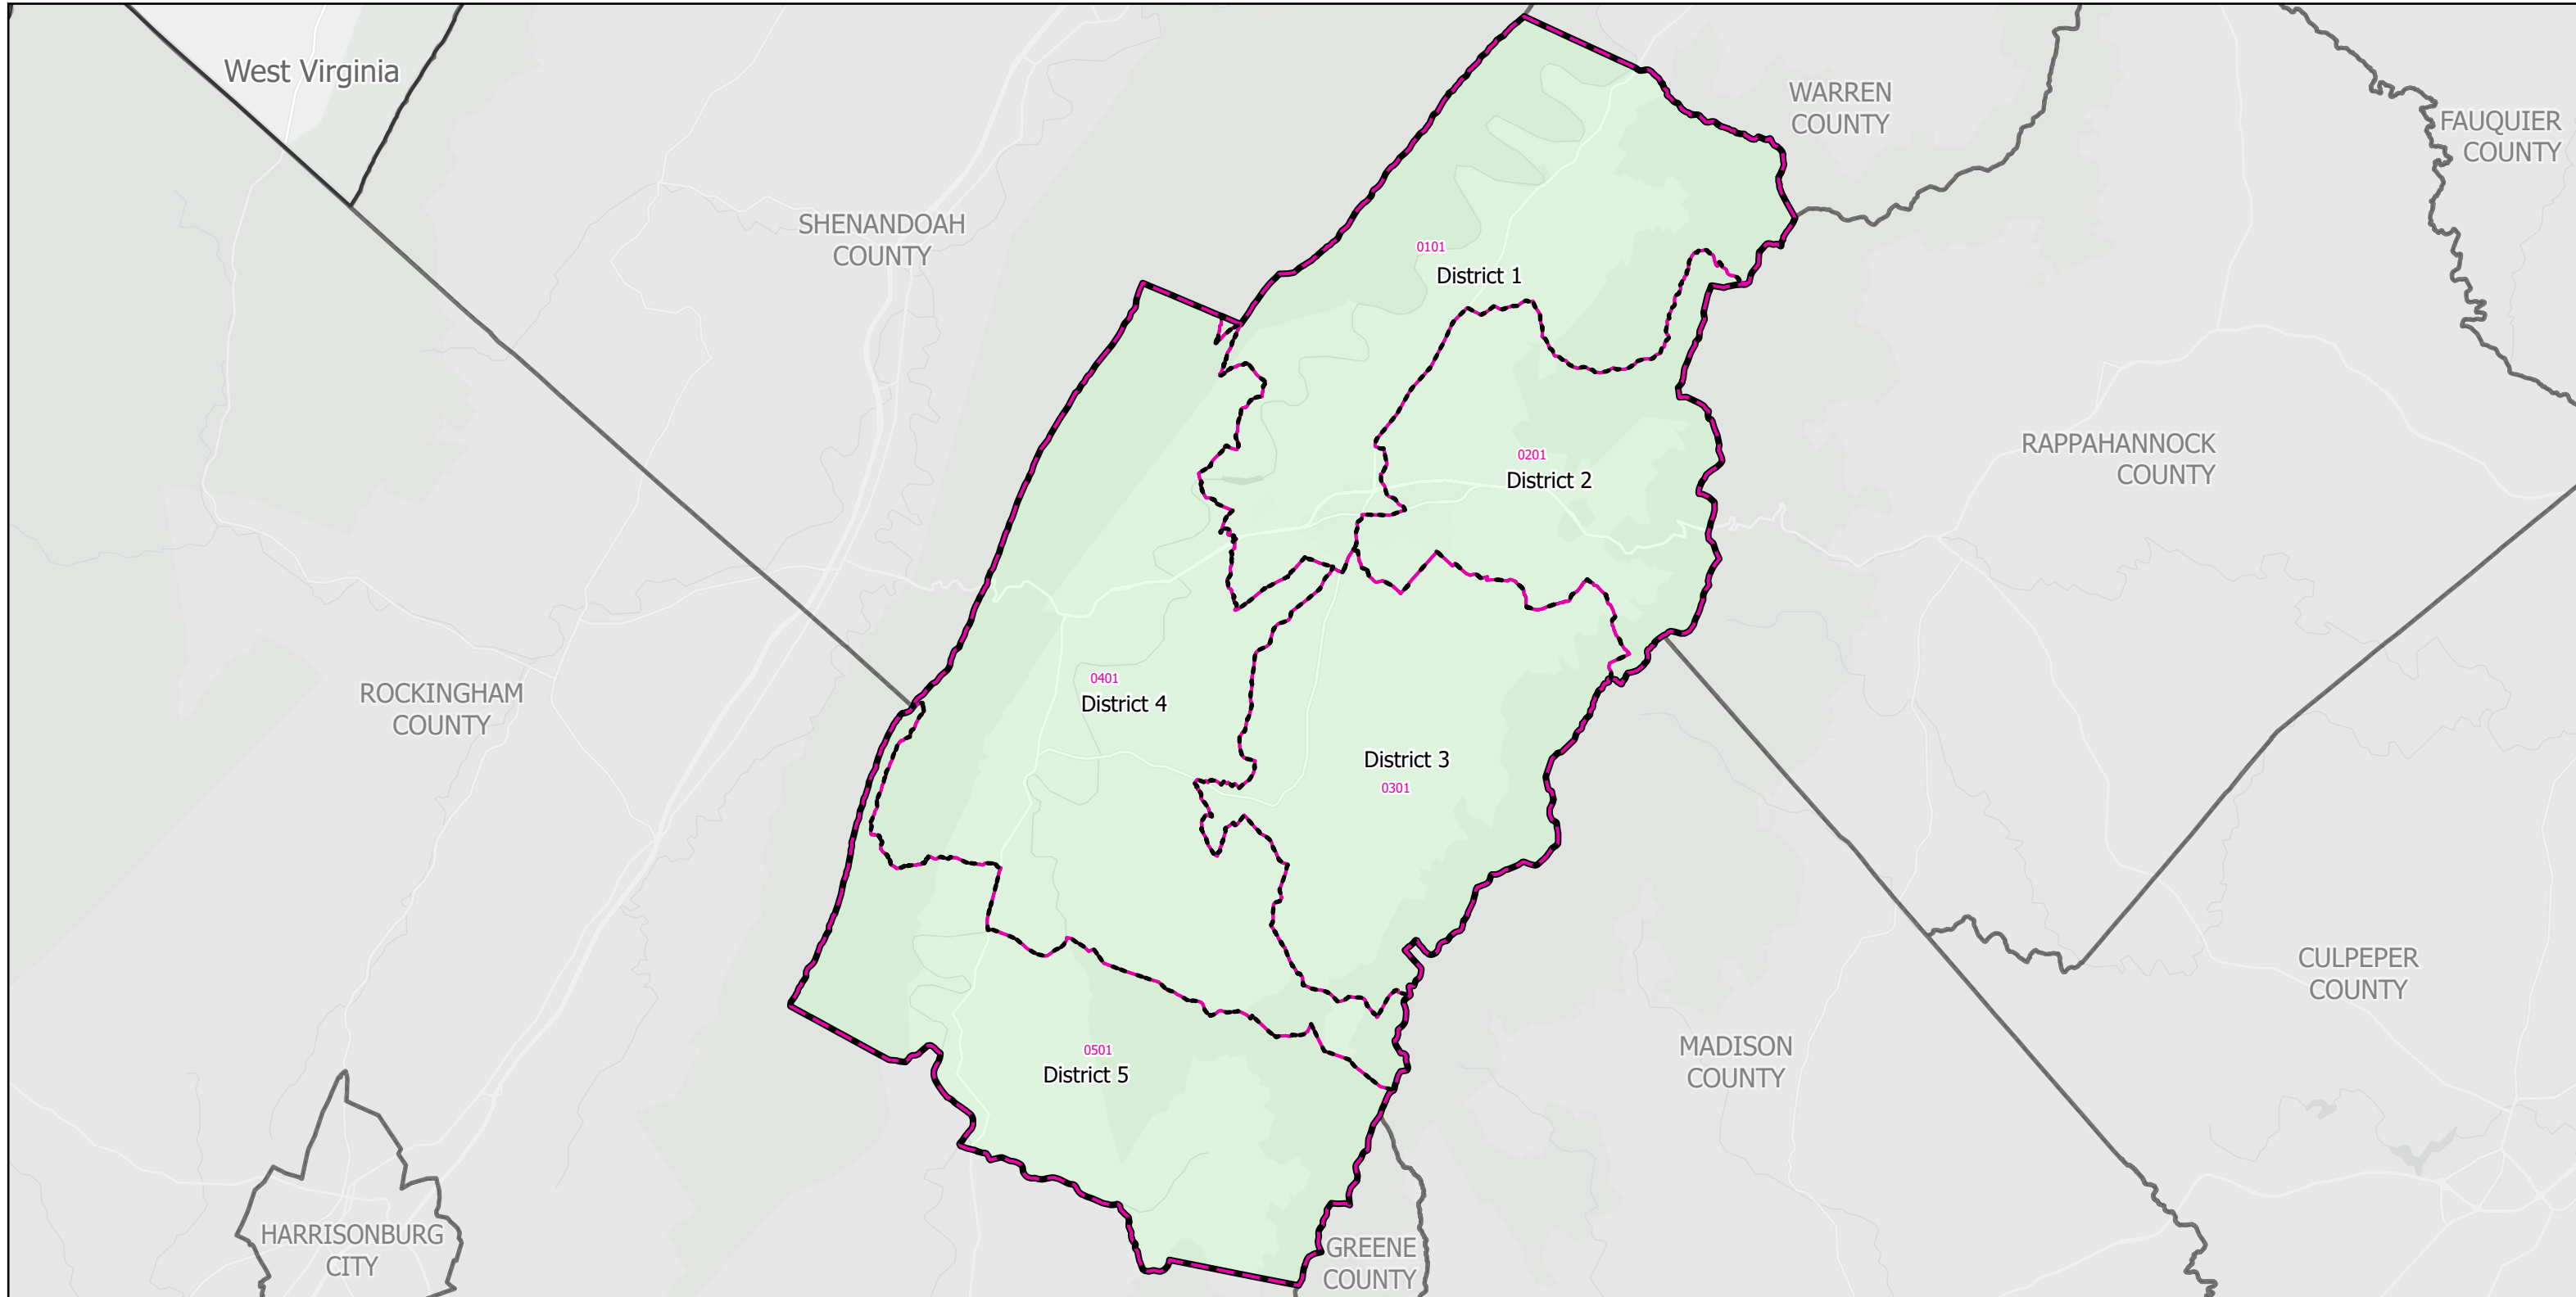

Election Districts and Precincts

Page County

Legend:

- Locality
- Election District
- Precinct

Created by VA Elect GIS Dept 3/30/2026
Base layer Sources: Esri, TomTom, Garmin, FAO, NOAA, USGS, © OpenStreetMap contributors, and the GIS User Community