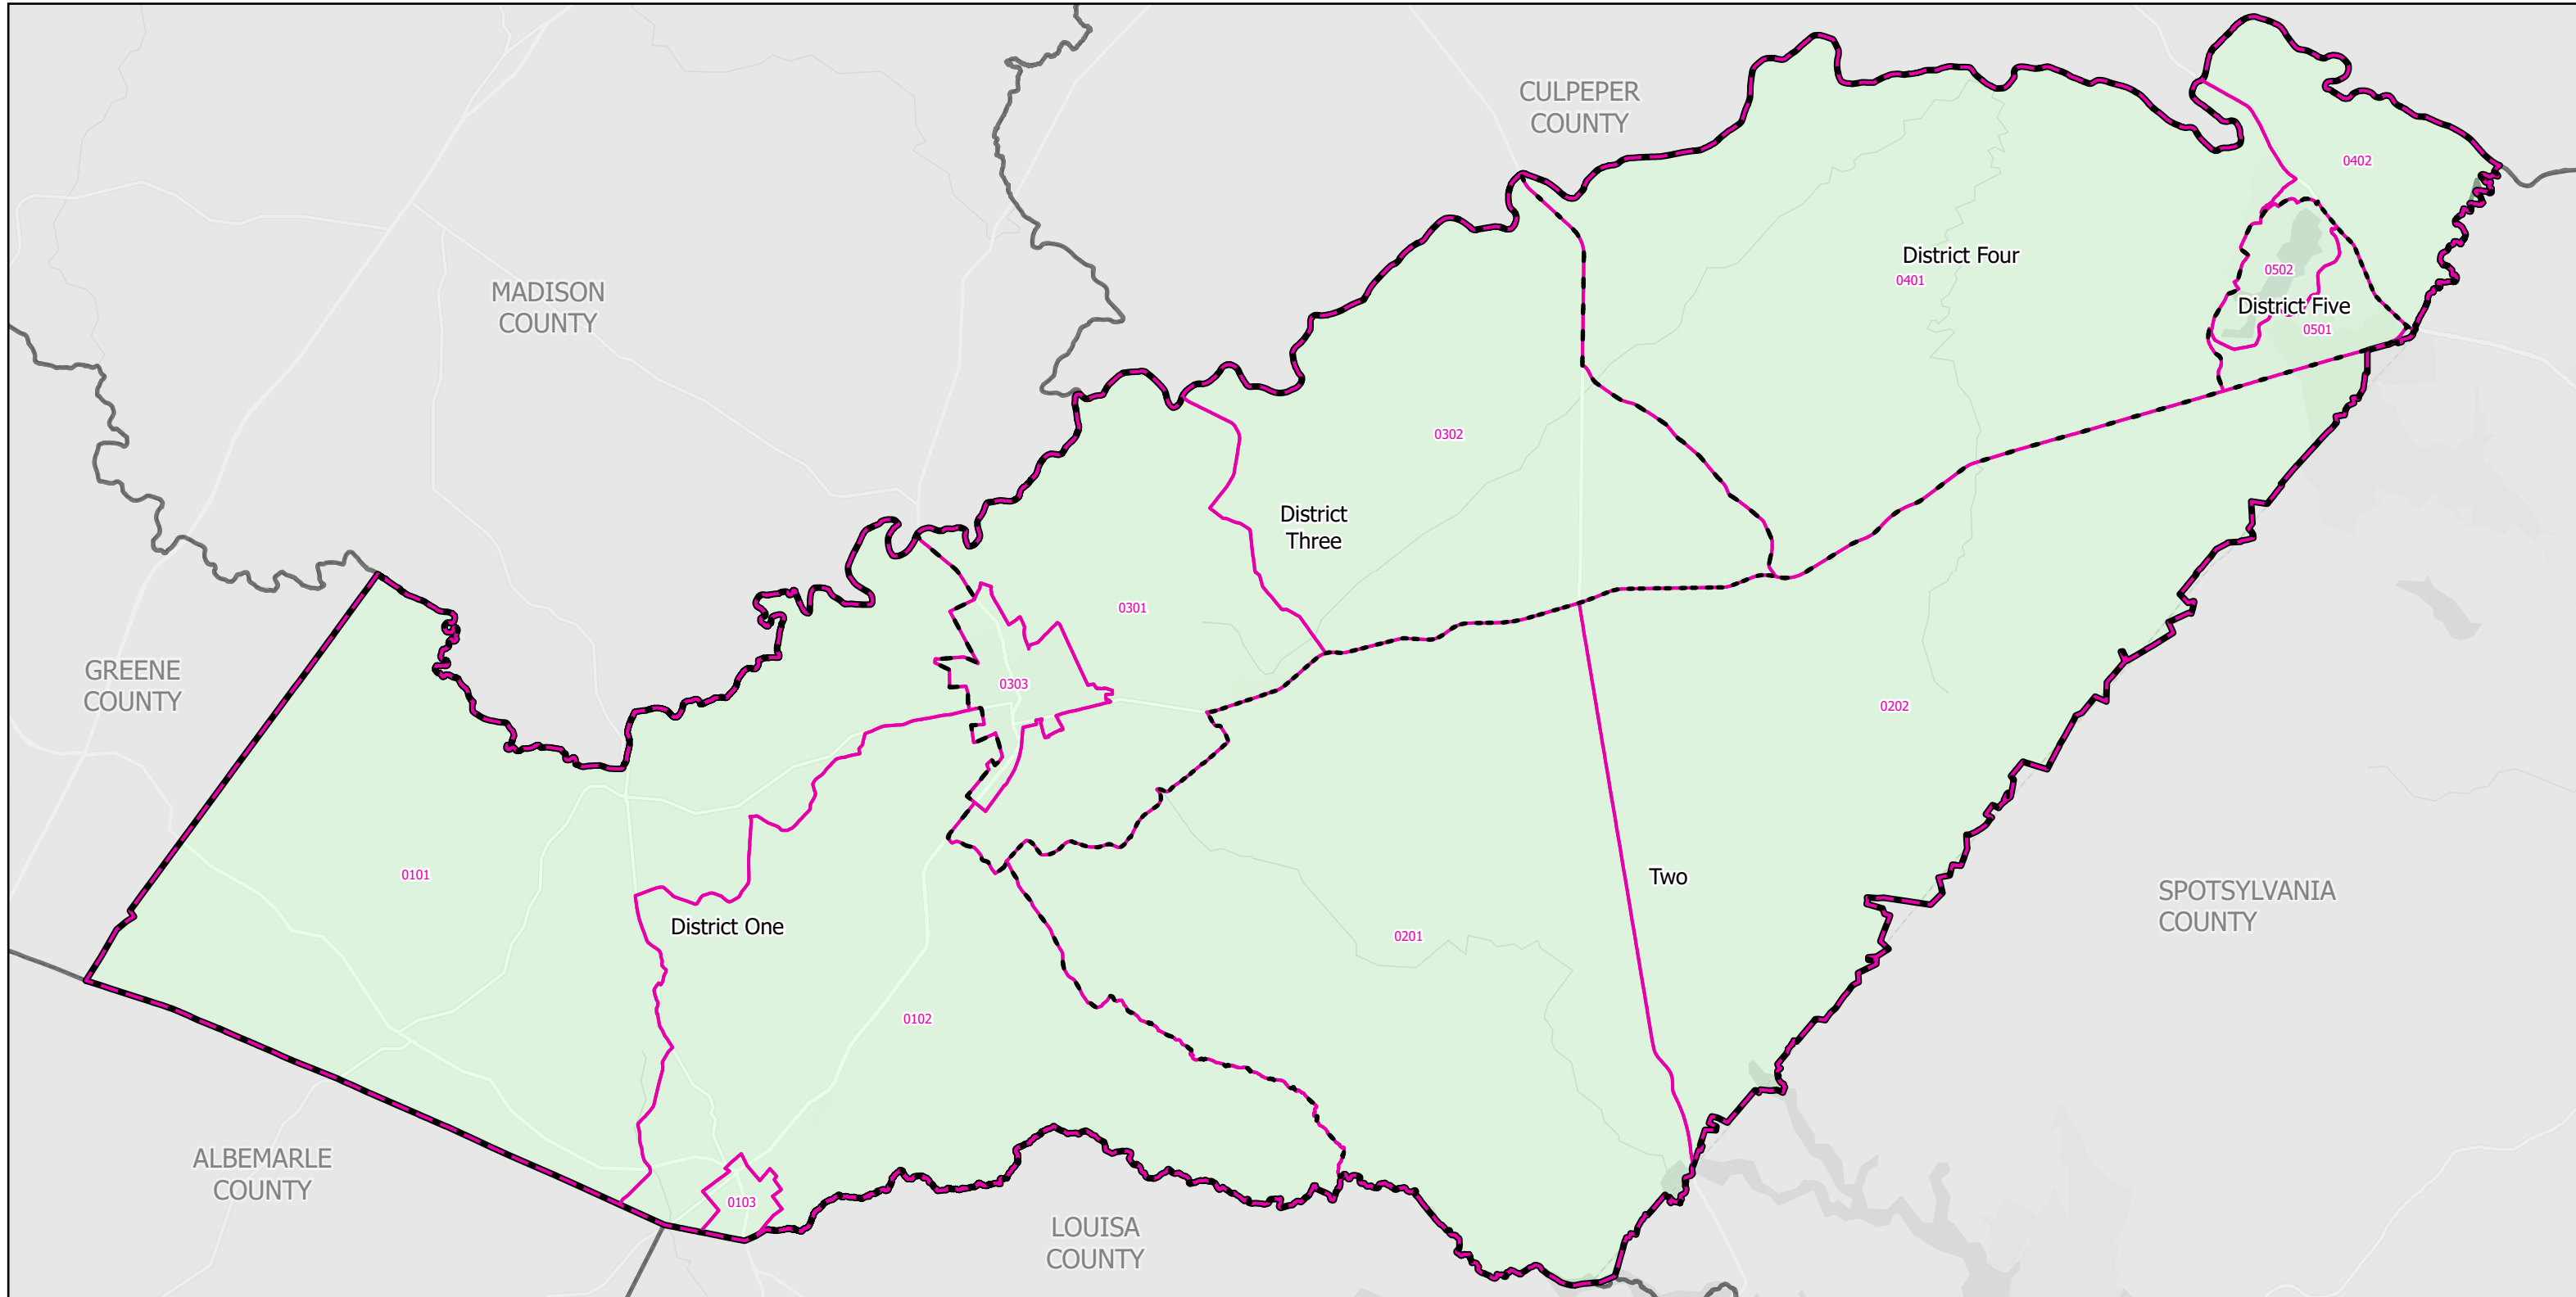

Election Districts and Precincts

Orange County

Created by VA Elect GIS Dept 3/30/2026
Base layer Sources: Esri, TomTom, Garmin, FAO, NOAA, USGS, © OpenStreetMap contributors, and the GIS User Community