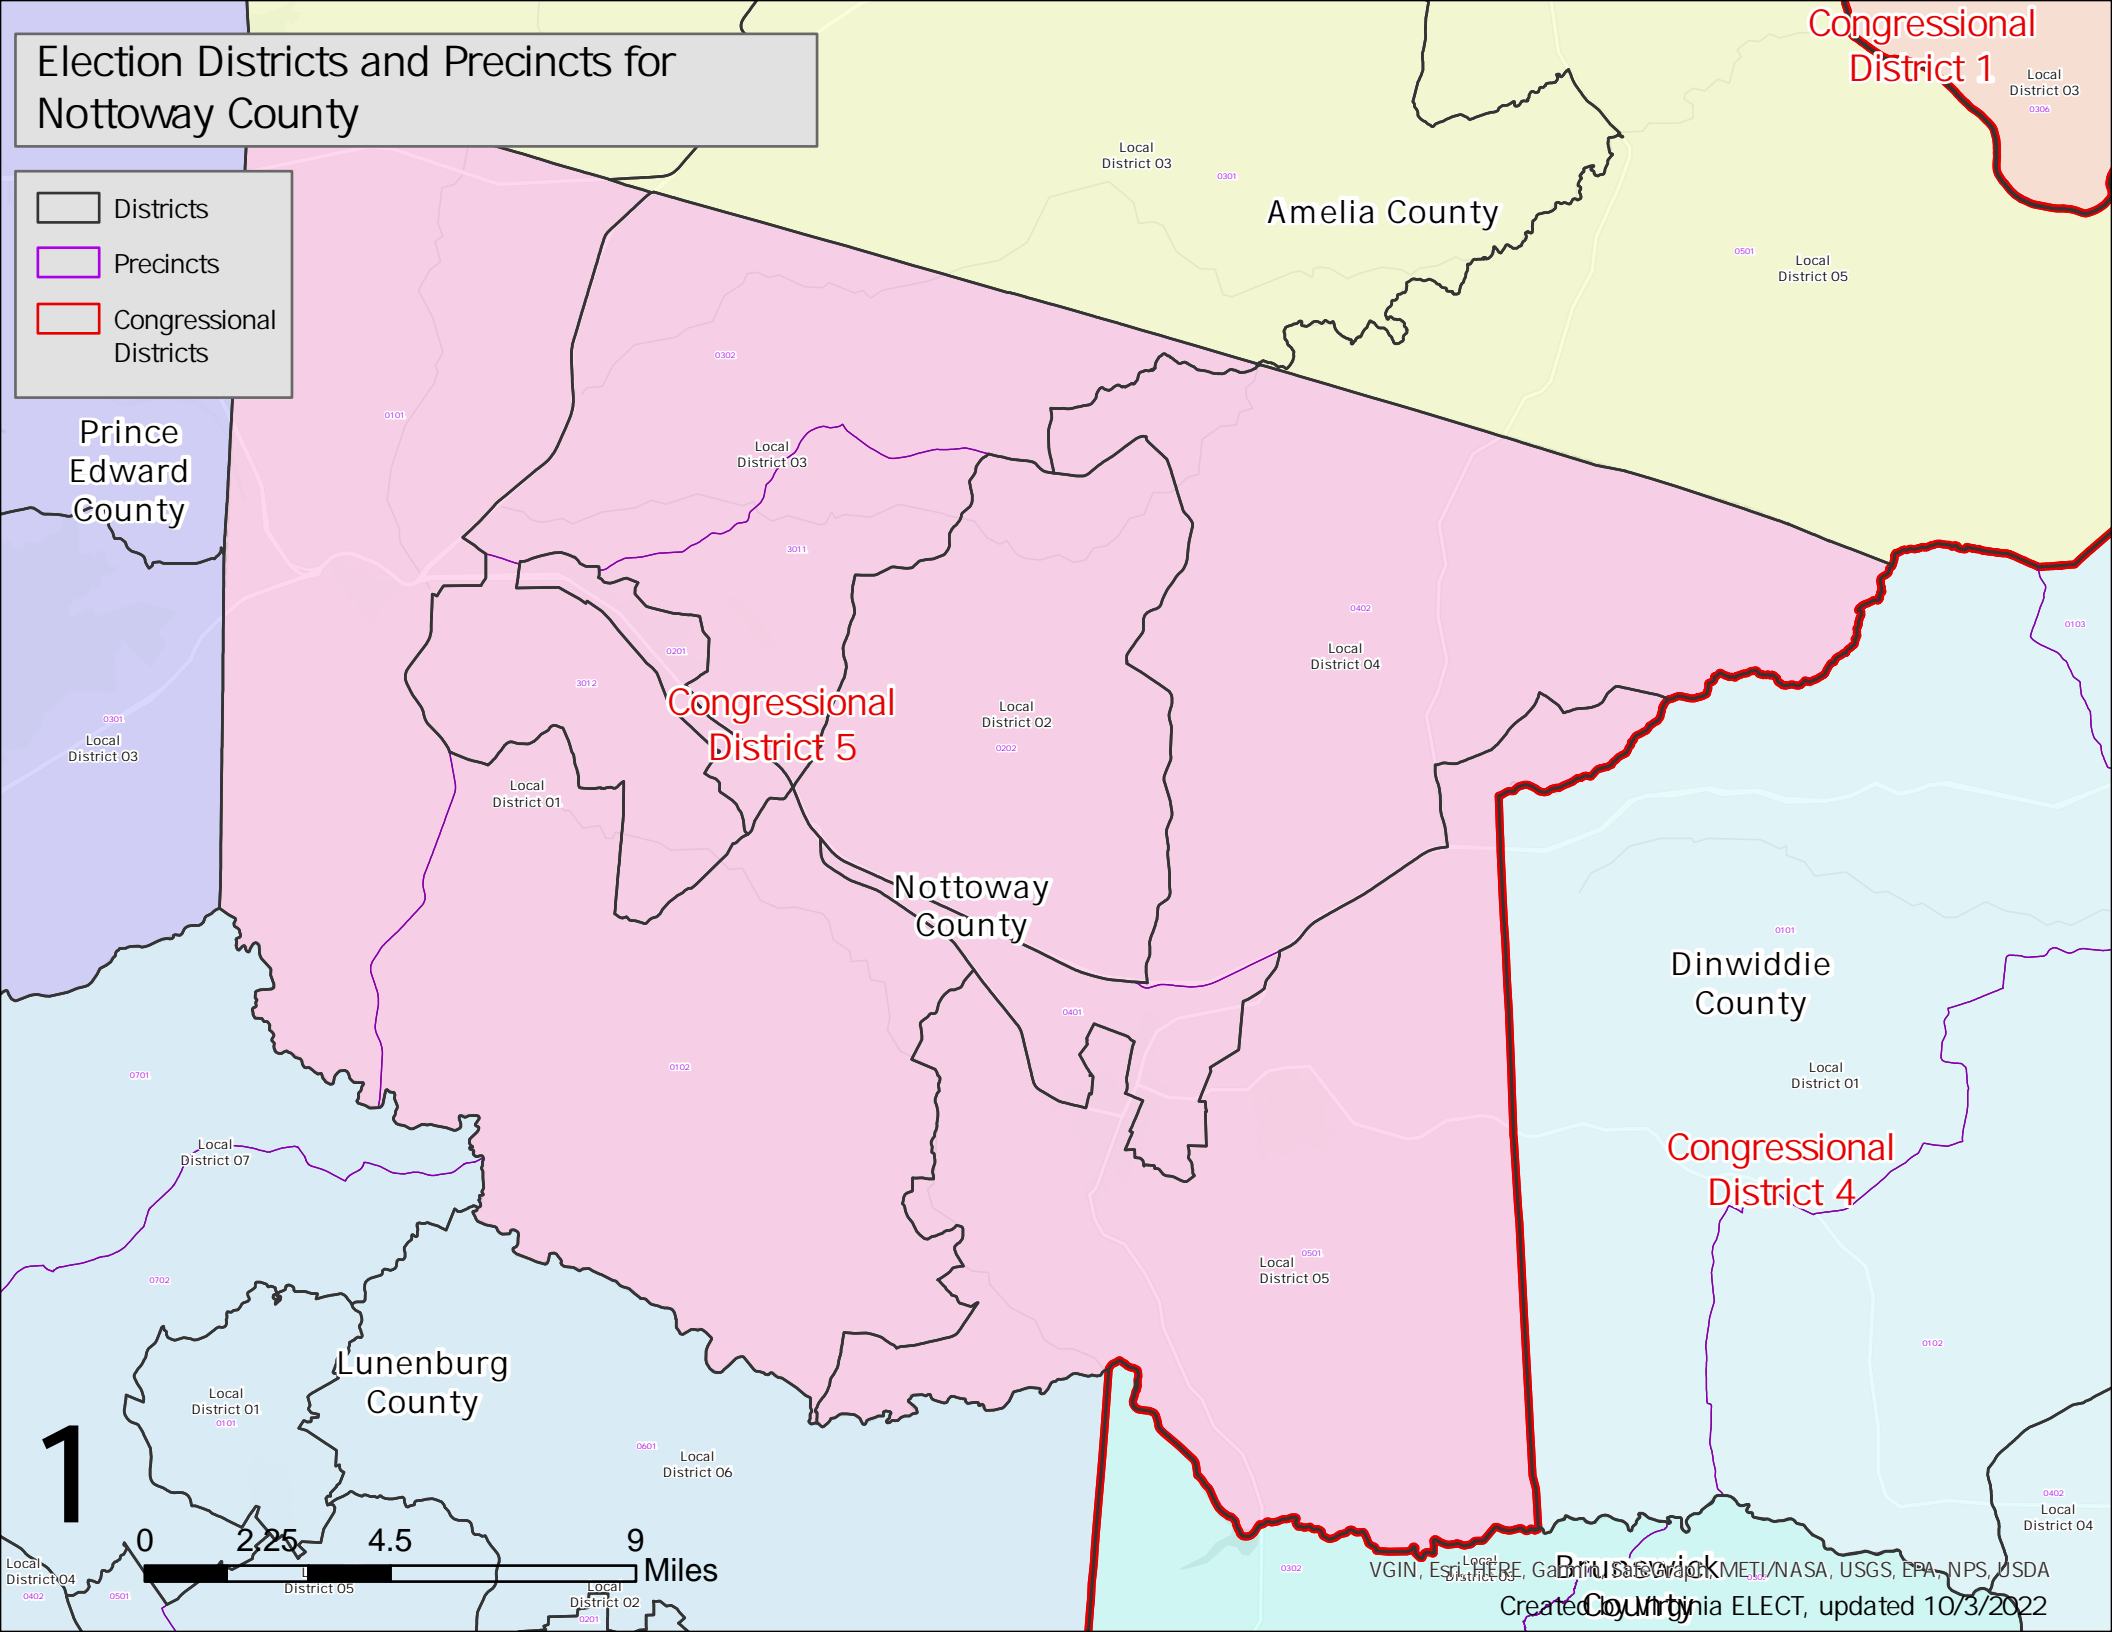

Election Districts and Precincts for Nottoway County

- Districts
- Precincts
- Congressional Districts

Congressional District 1

Amelia County

Prince Edward County

Congressional District 5

Nottoway County

Dinwiddie County

Congressional District 4

Lunenburg County

VGIN, Esri, HERE, Garmin, Swirework, METI/NASA, USGS, EPA, NPS, USDA

Created by Virginia ELECT, updated 10/3/2022