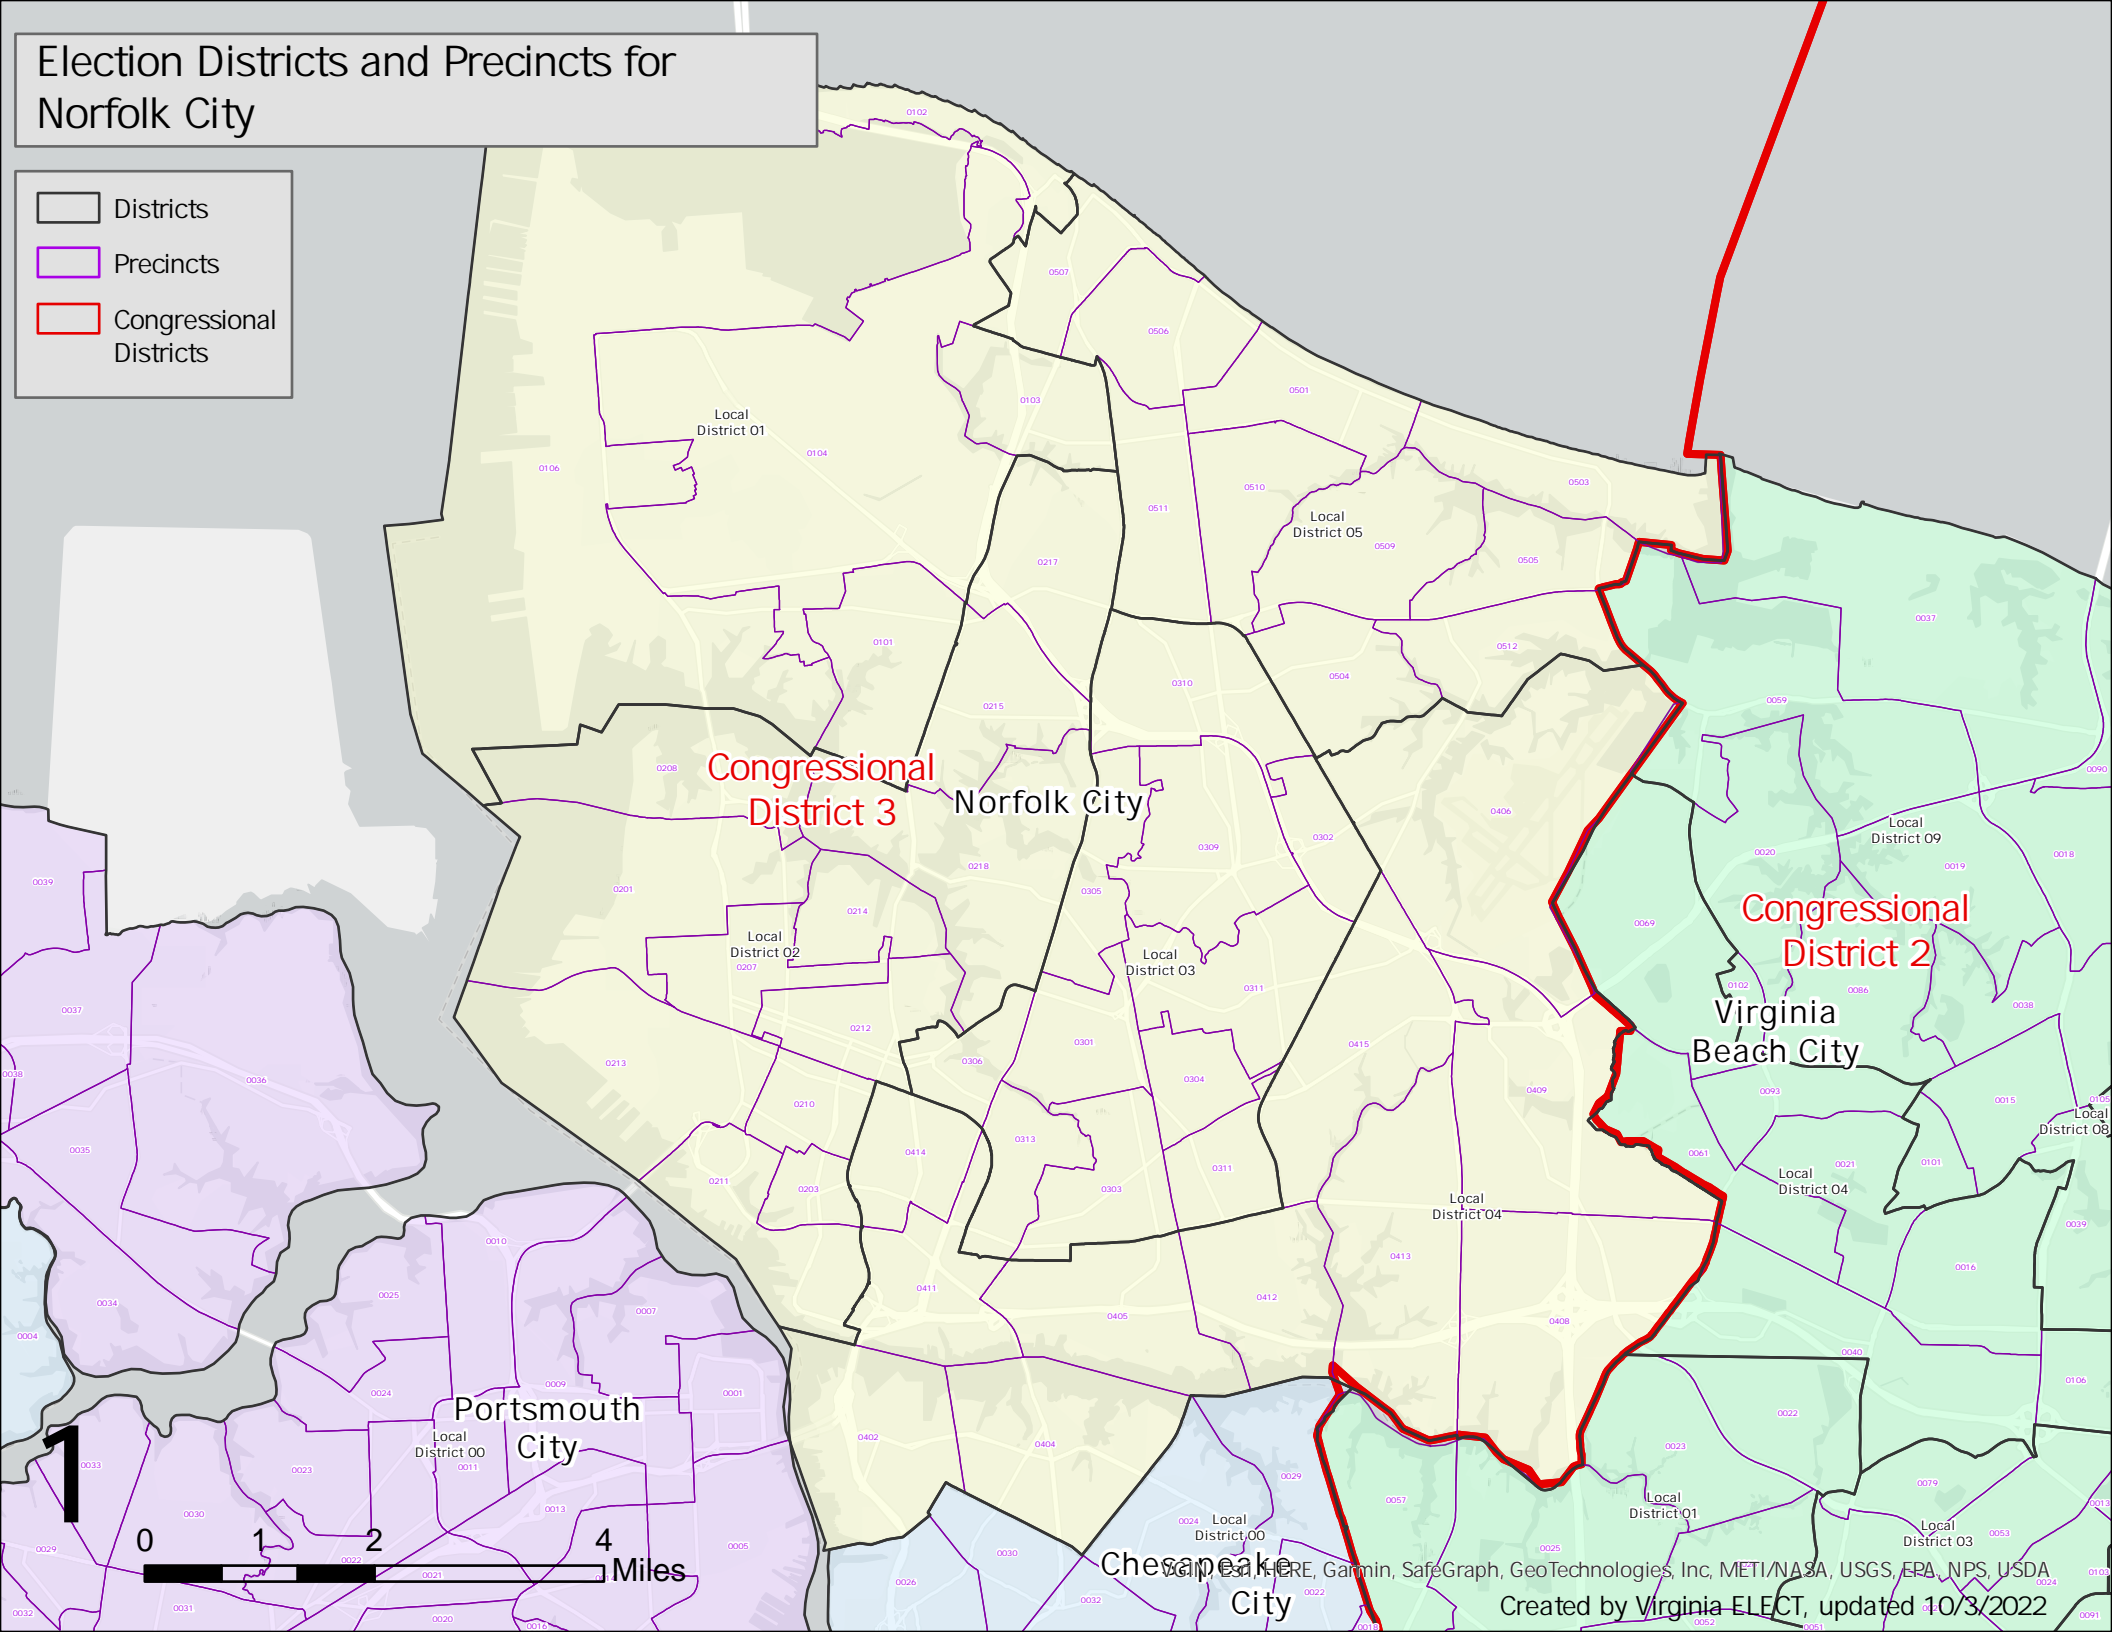

Election Districts and Precincts for Norfolk City

- Districts
- Precincts
- Congressional Districts

Congressional District 3

Norfolk City

Congressional District 2

Virginia Beach City

Portsmouth City

Chesapeake City