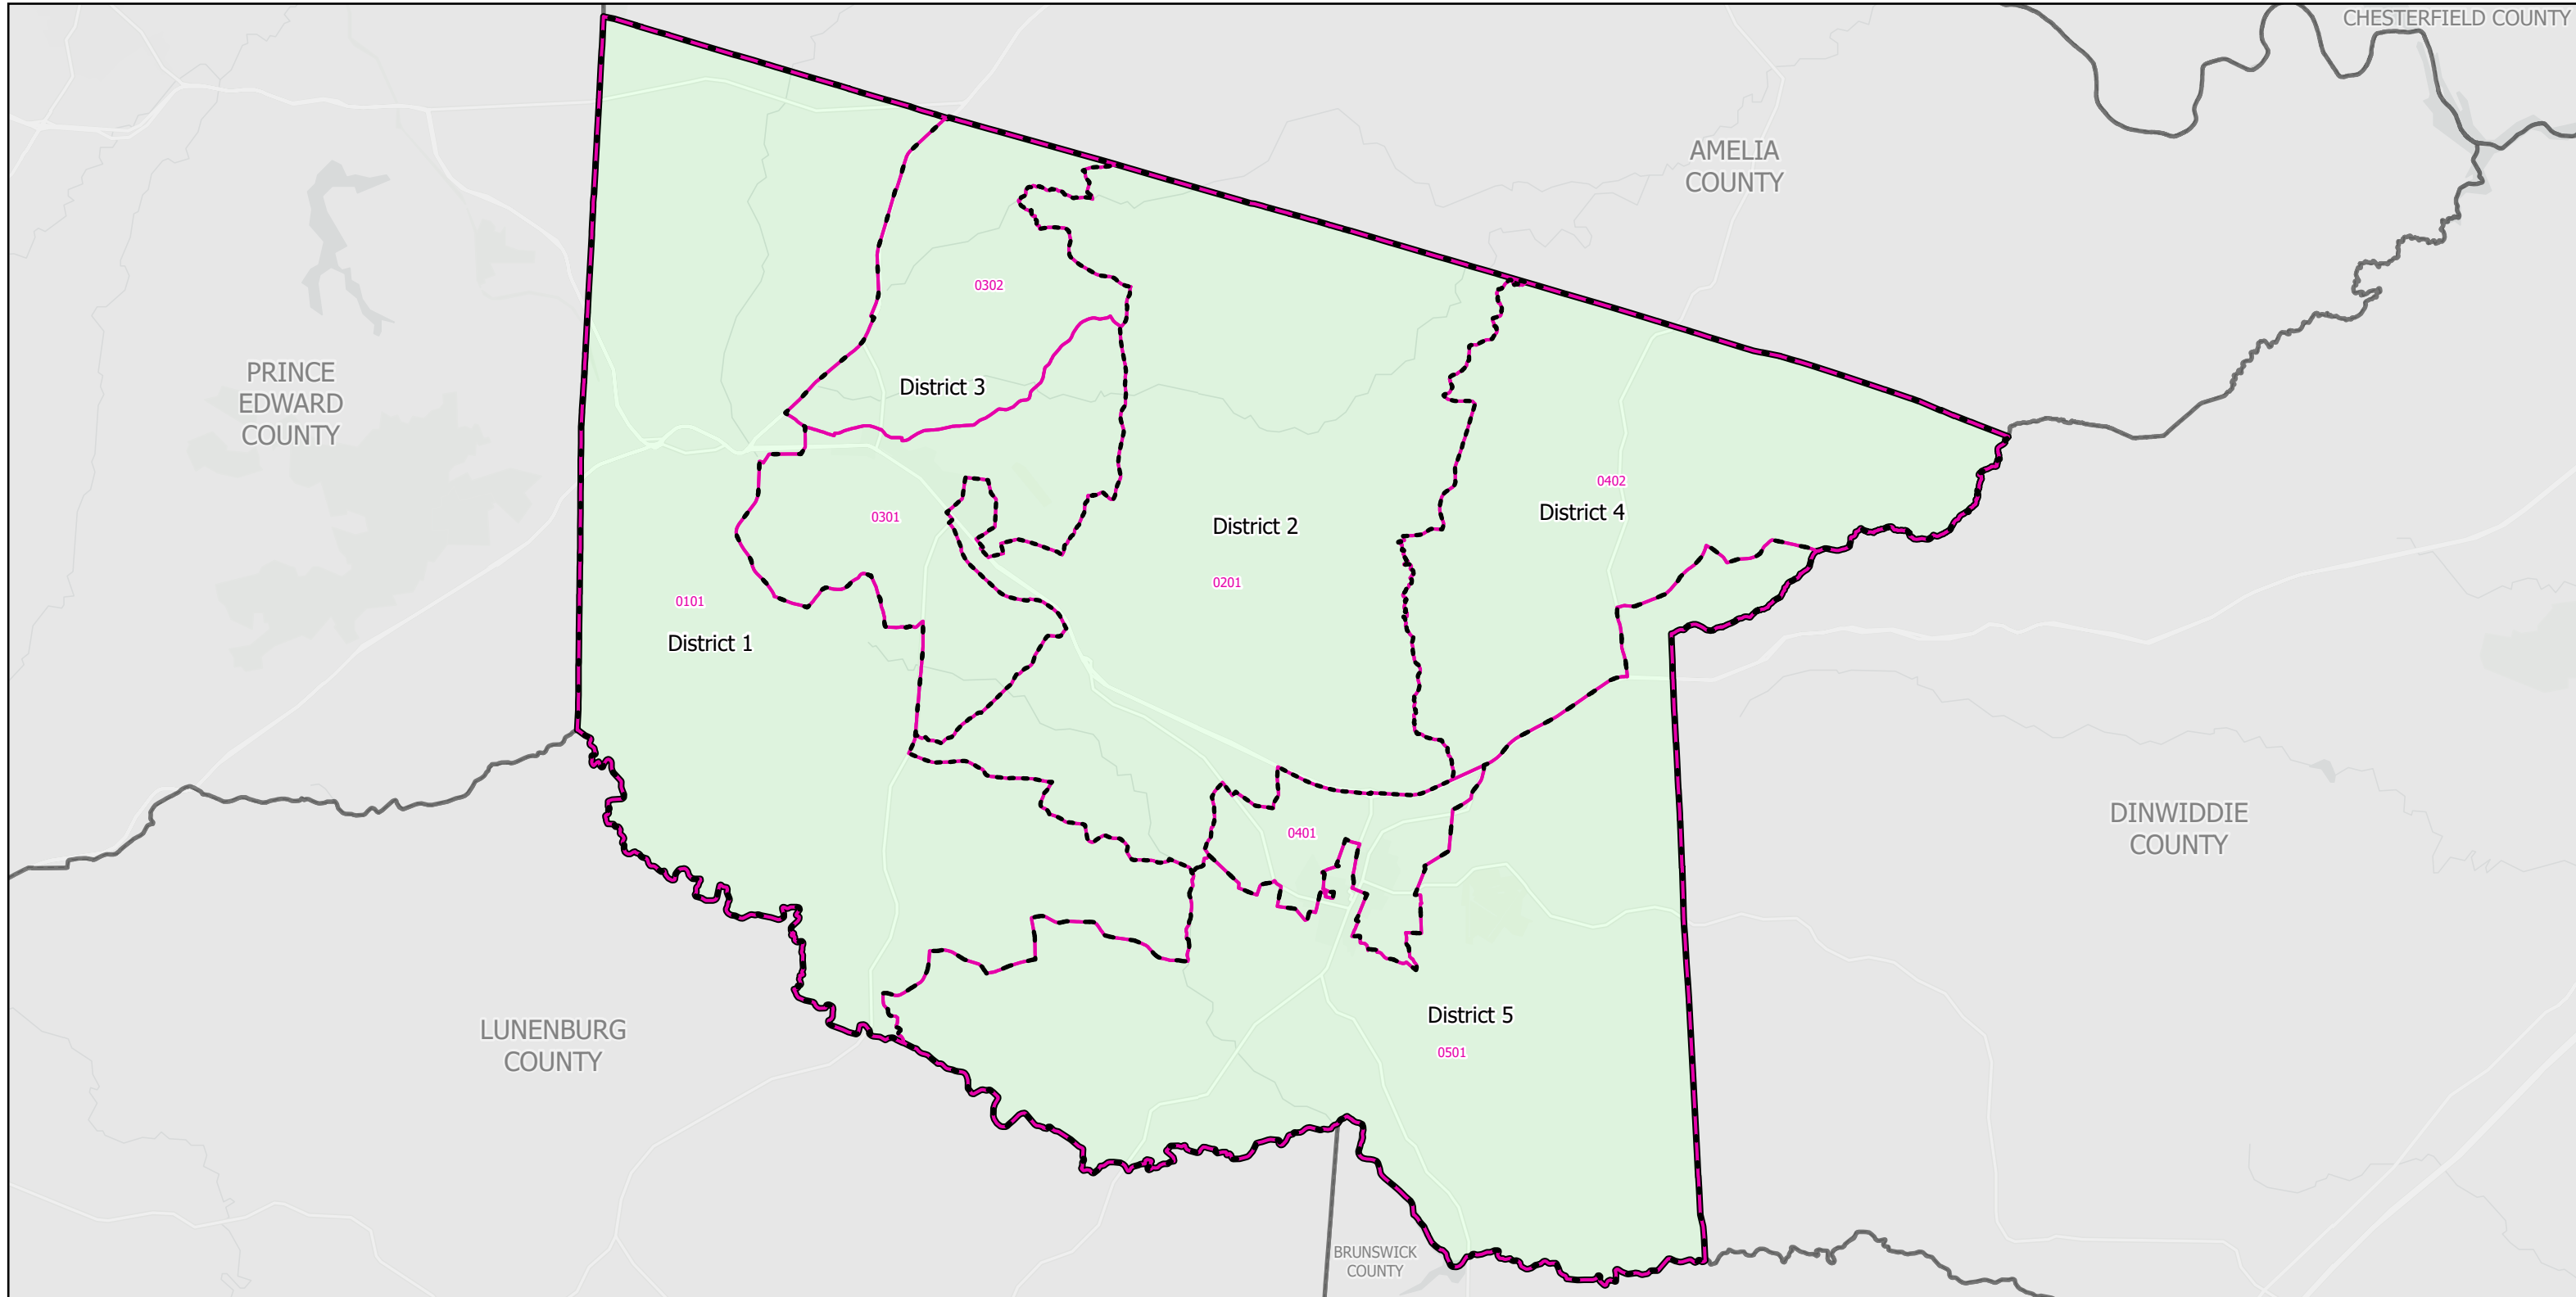

Election Districts and Precincts

Nottoway County

 Locality
 Election District
 Precinct

Created by VA Elect GIS Dept 3/30/2026
Base layer Sources: Esri, TomTom, Garmin, FAO, NOAA, USGS, © OpenStreetMap contributors, and the GIS User Community