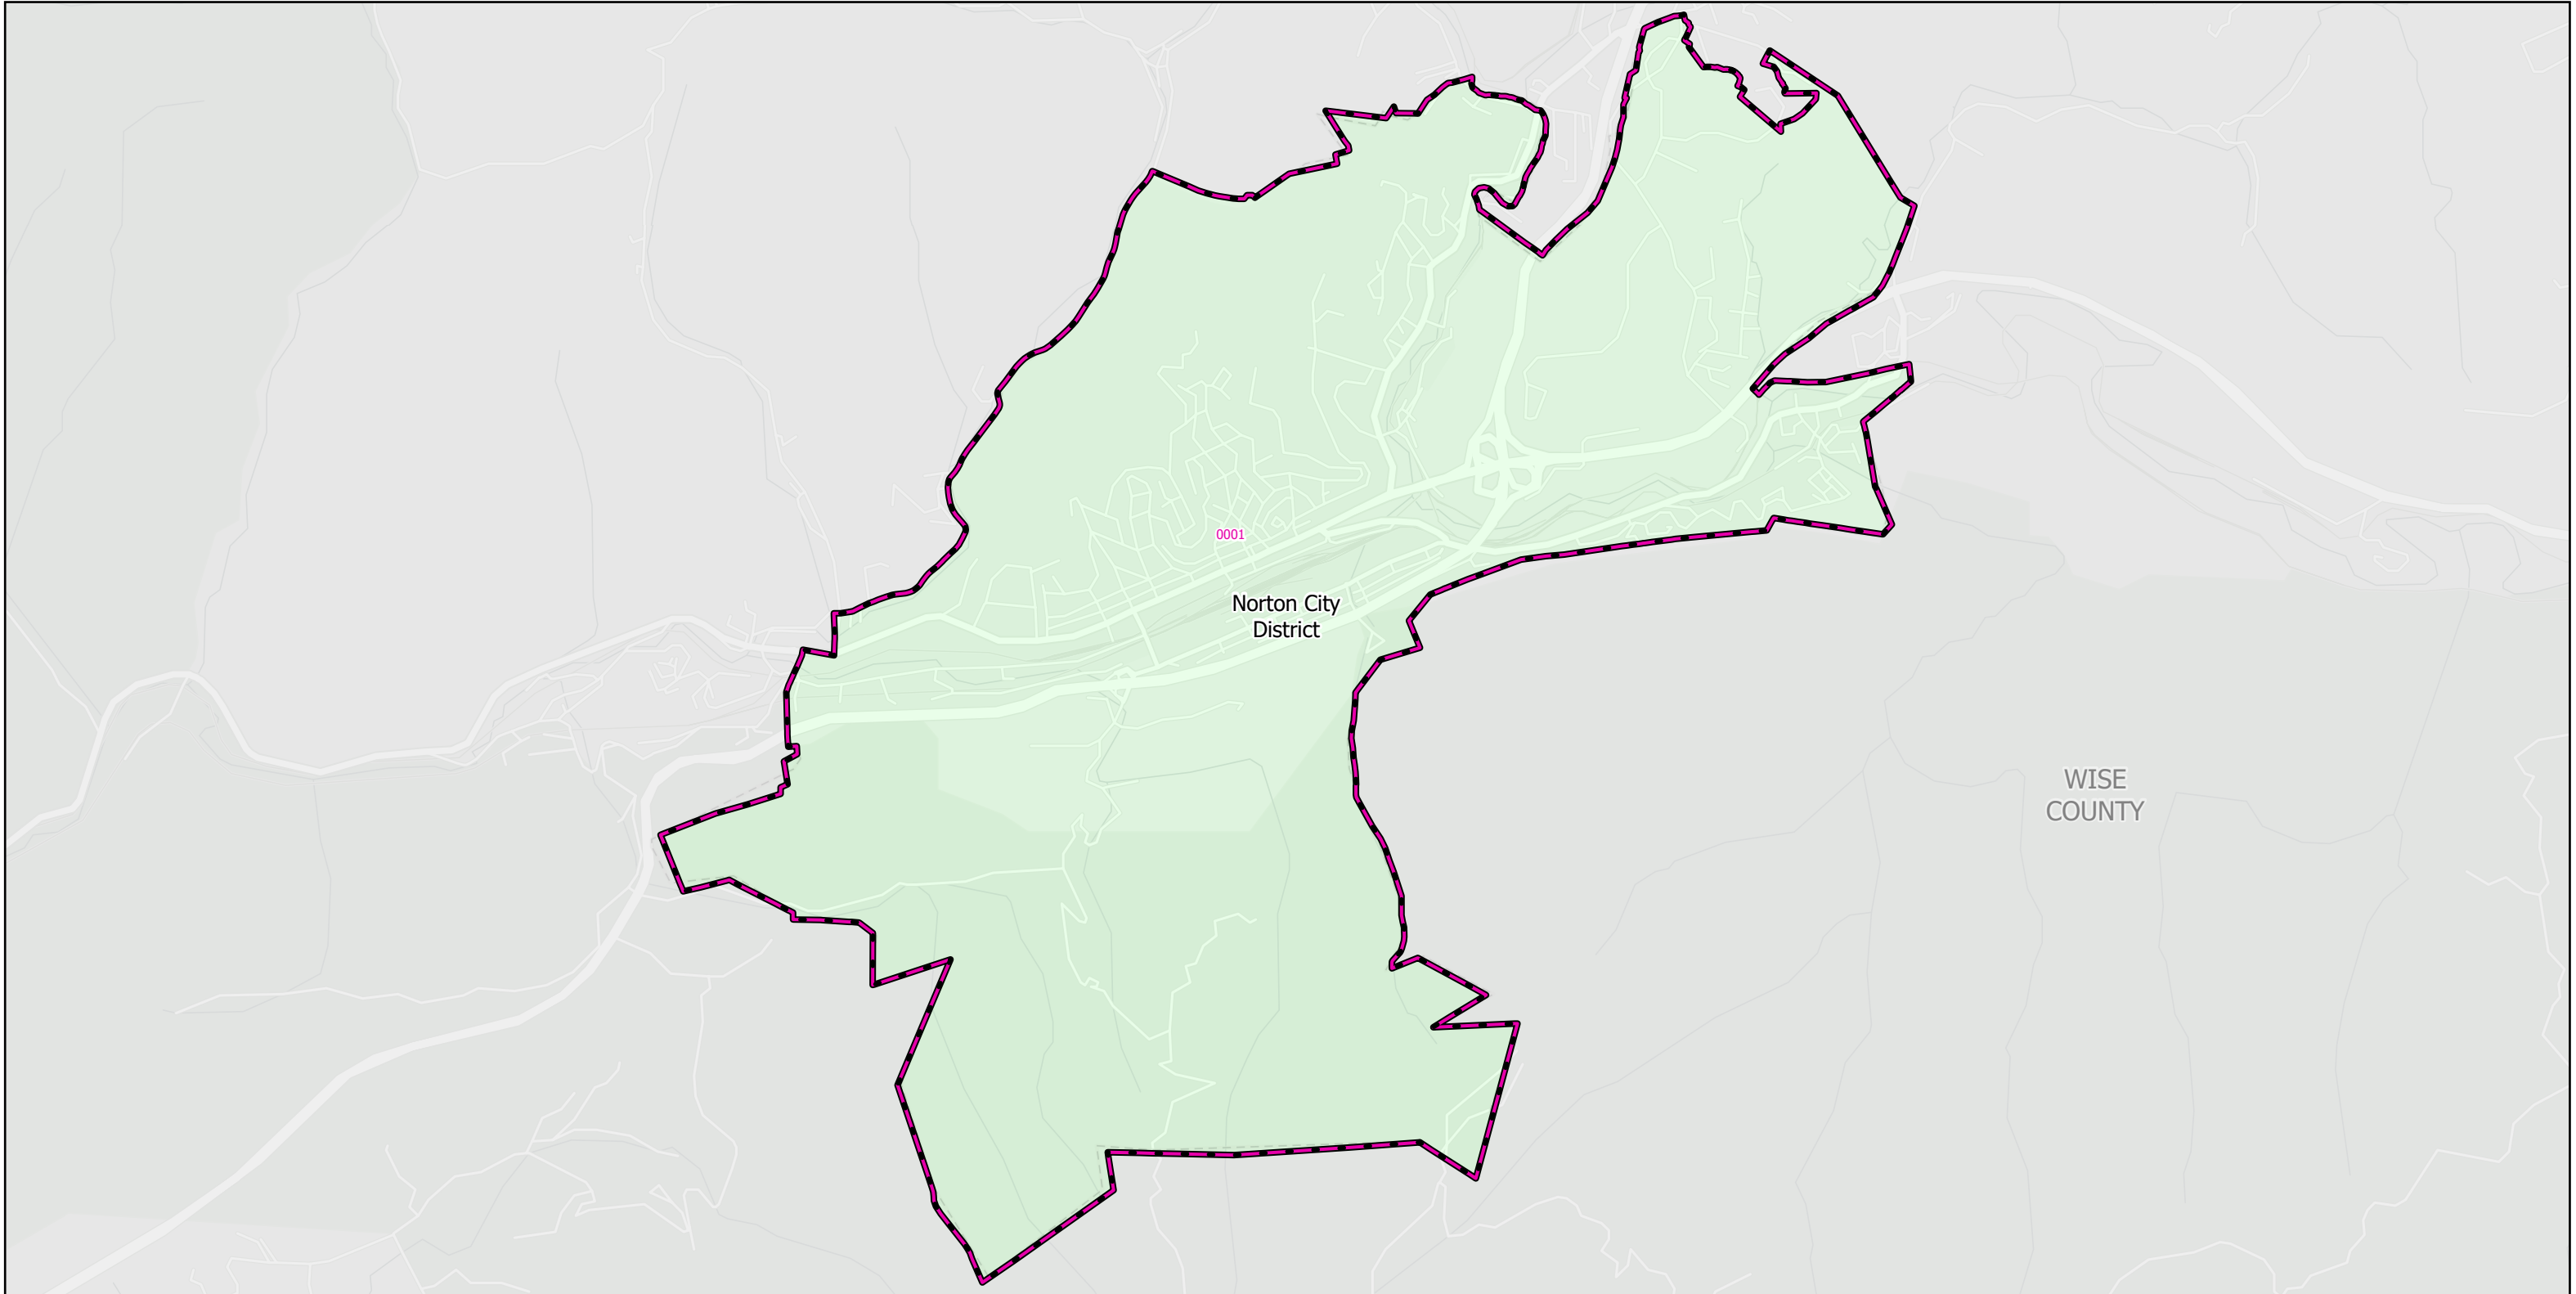

Election Districts and Precincts

Norton City

Created by VA Elect GIS Dept 3/30/2026
Base layer Sources: Esri, TomTom, Garmin, FAO, NOAA,
USGS, © OpenStreetMap contributors, and the GIS User
Community