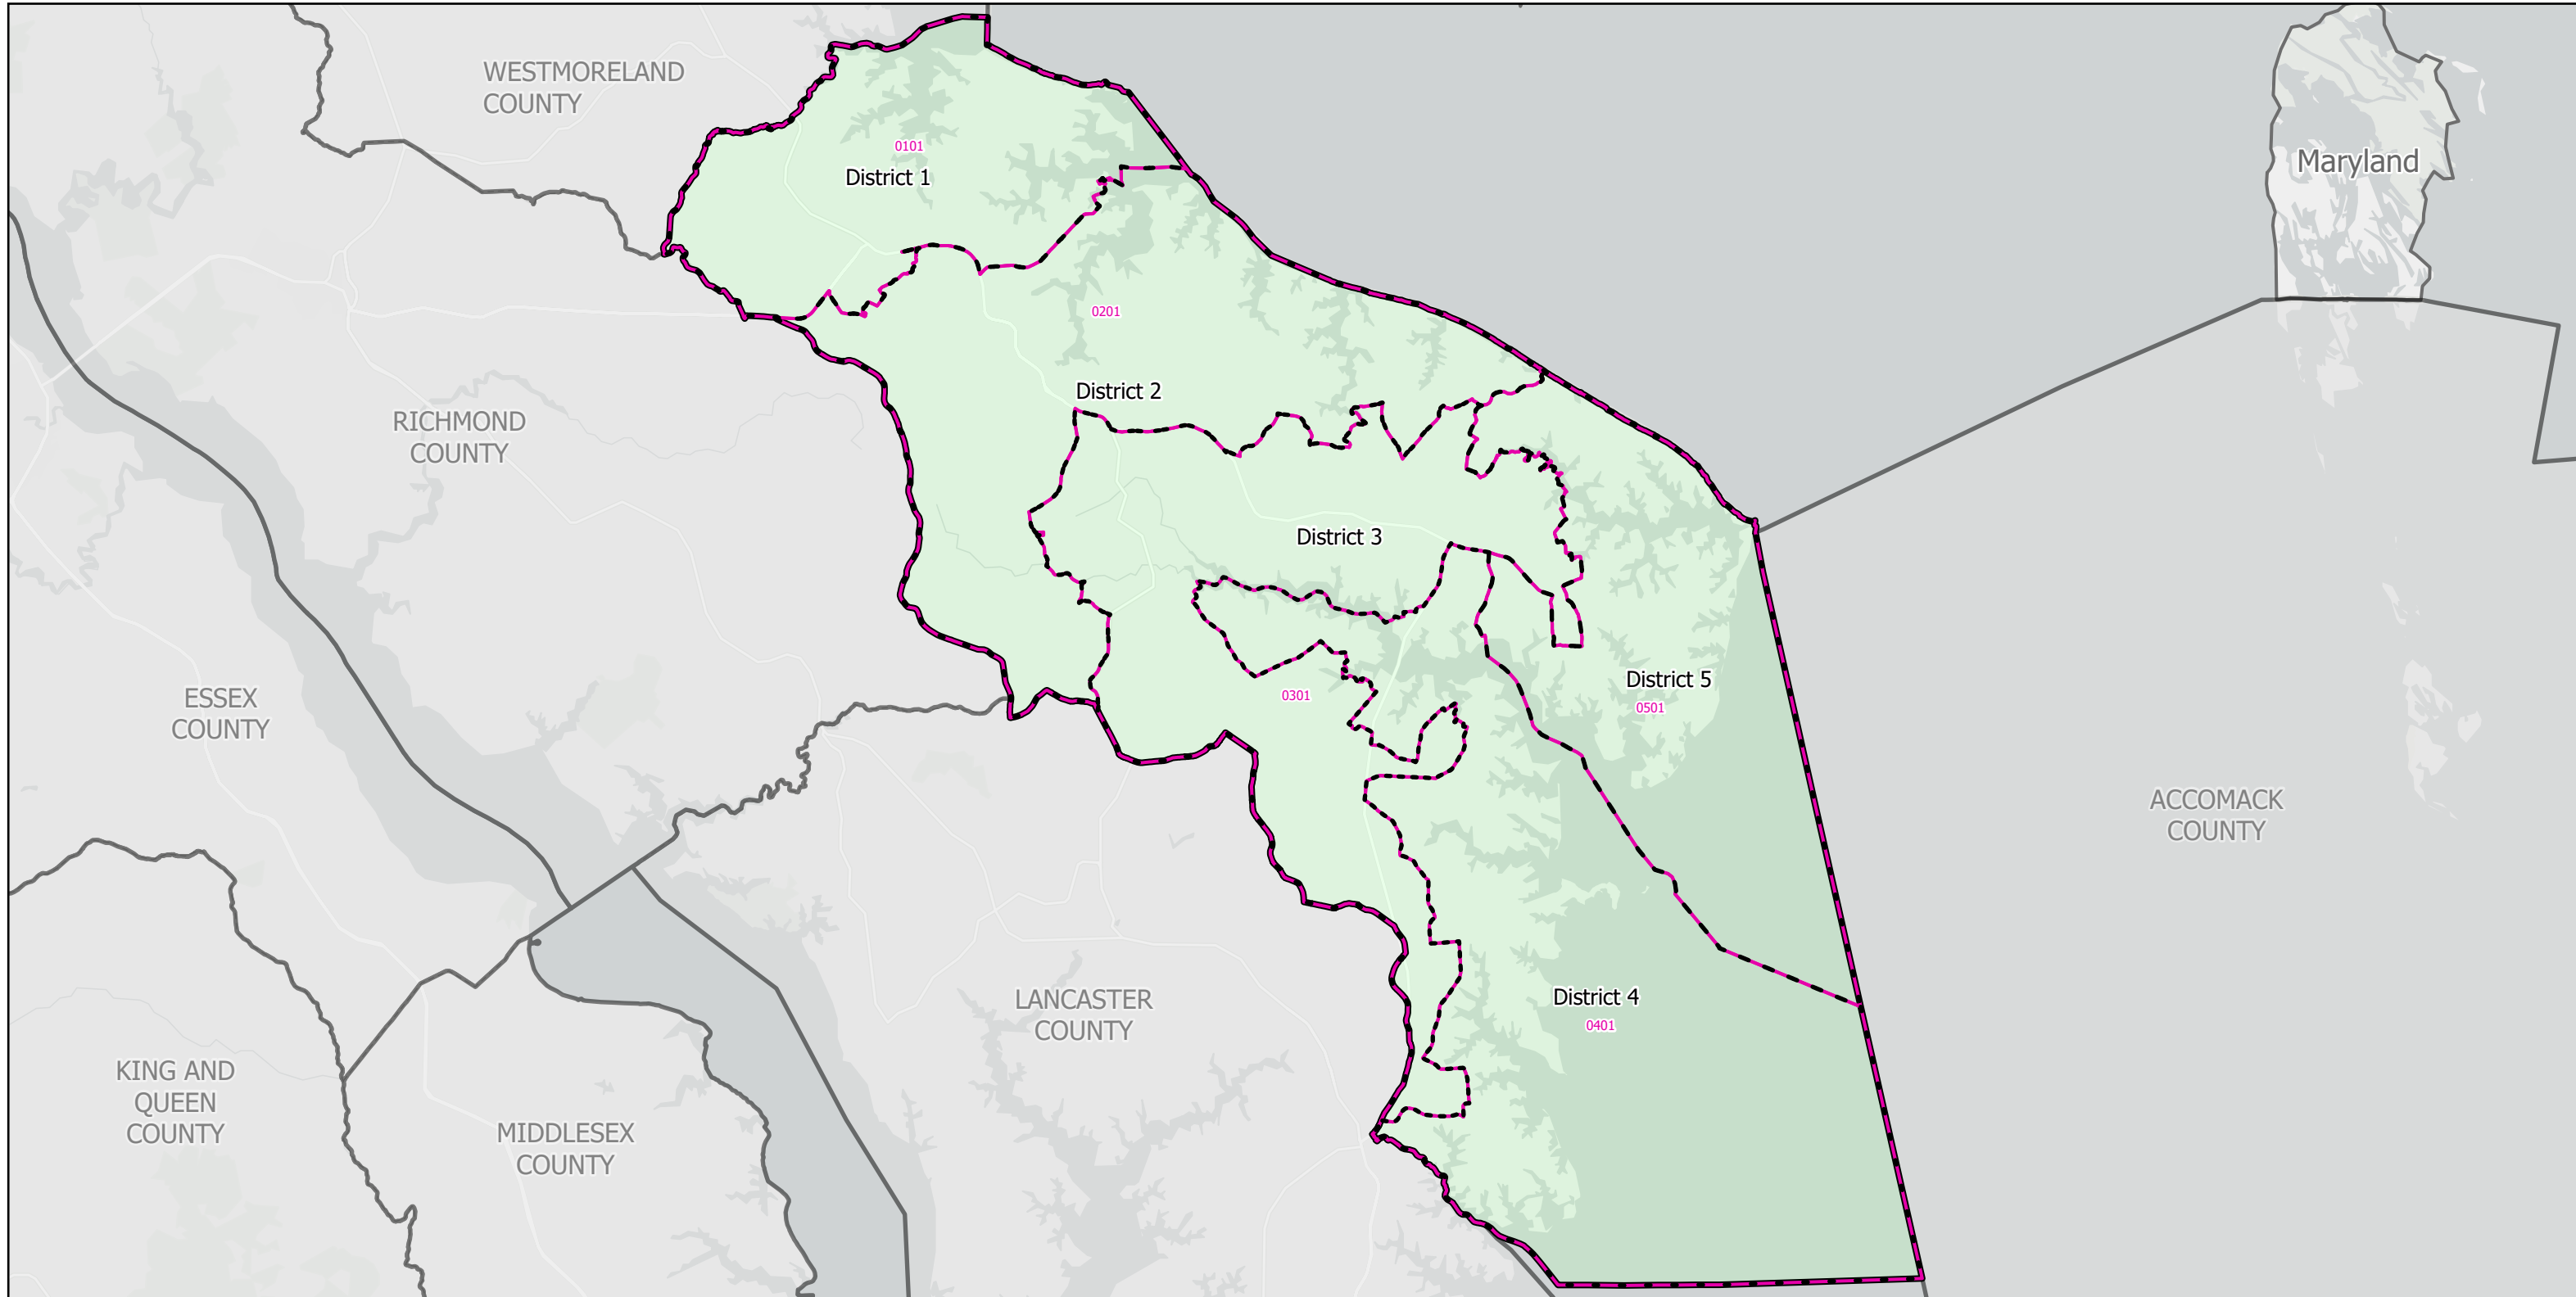

Election Districts and Precincts

Northumberland County

Created by VA Elect GIS Dept 3/30/2026
Base layer Sources: Esri, TomTom, Garmin, FAO, NOAA, USGS, © OpenStreetMap contributors, and the GIS User Community