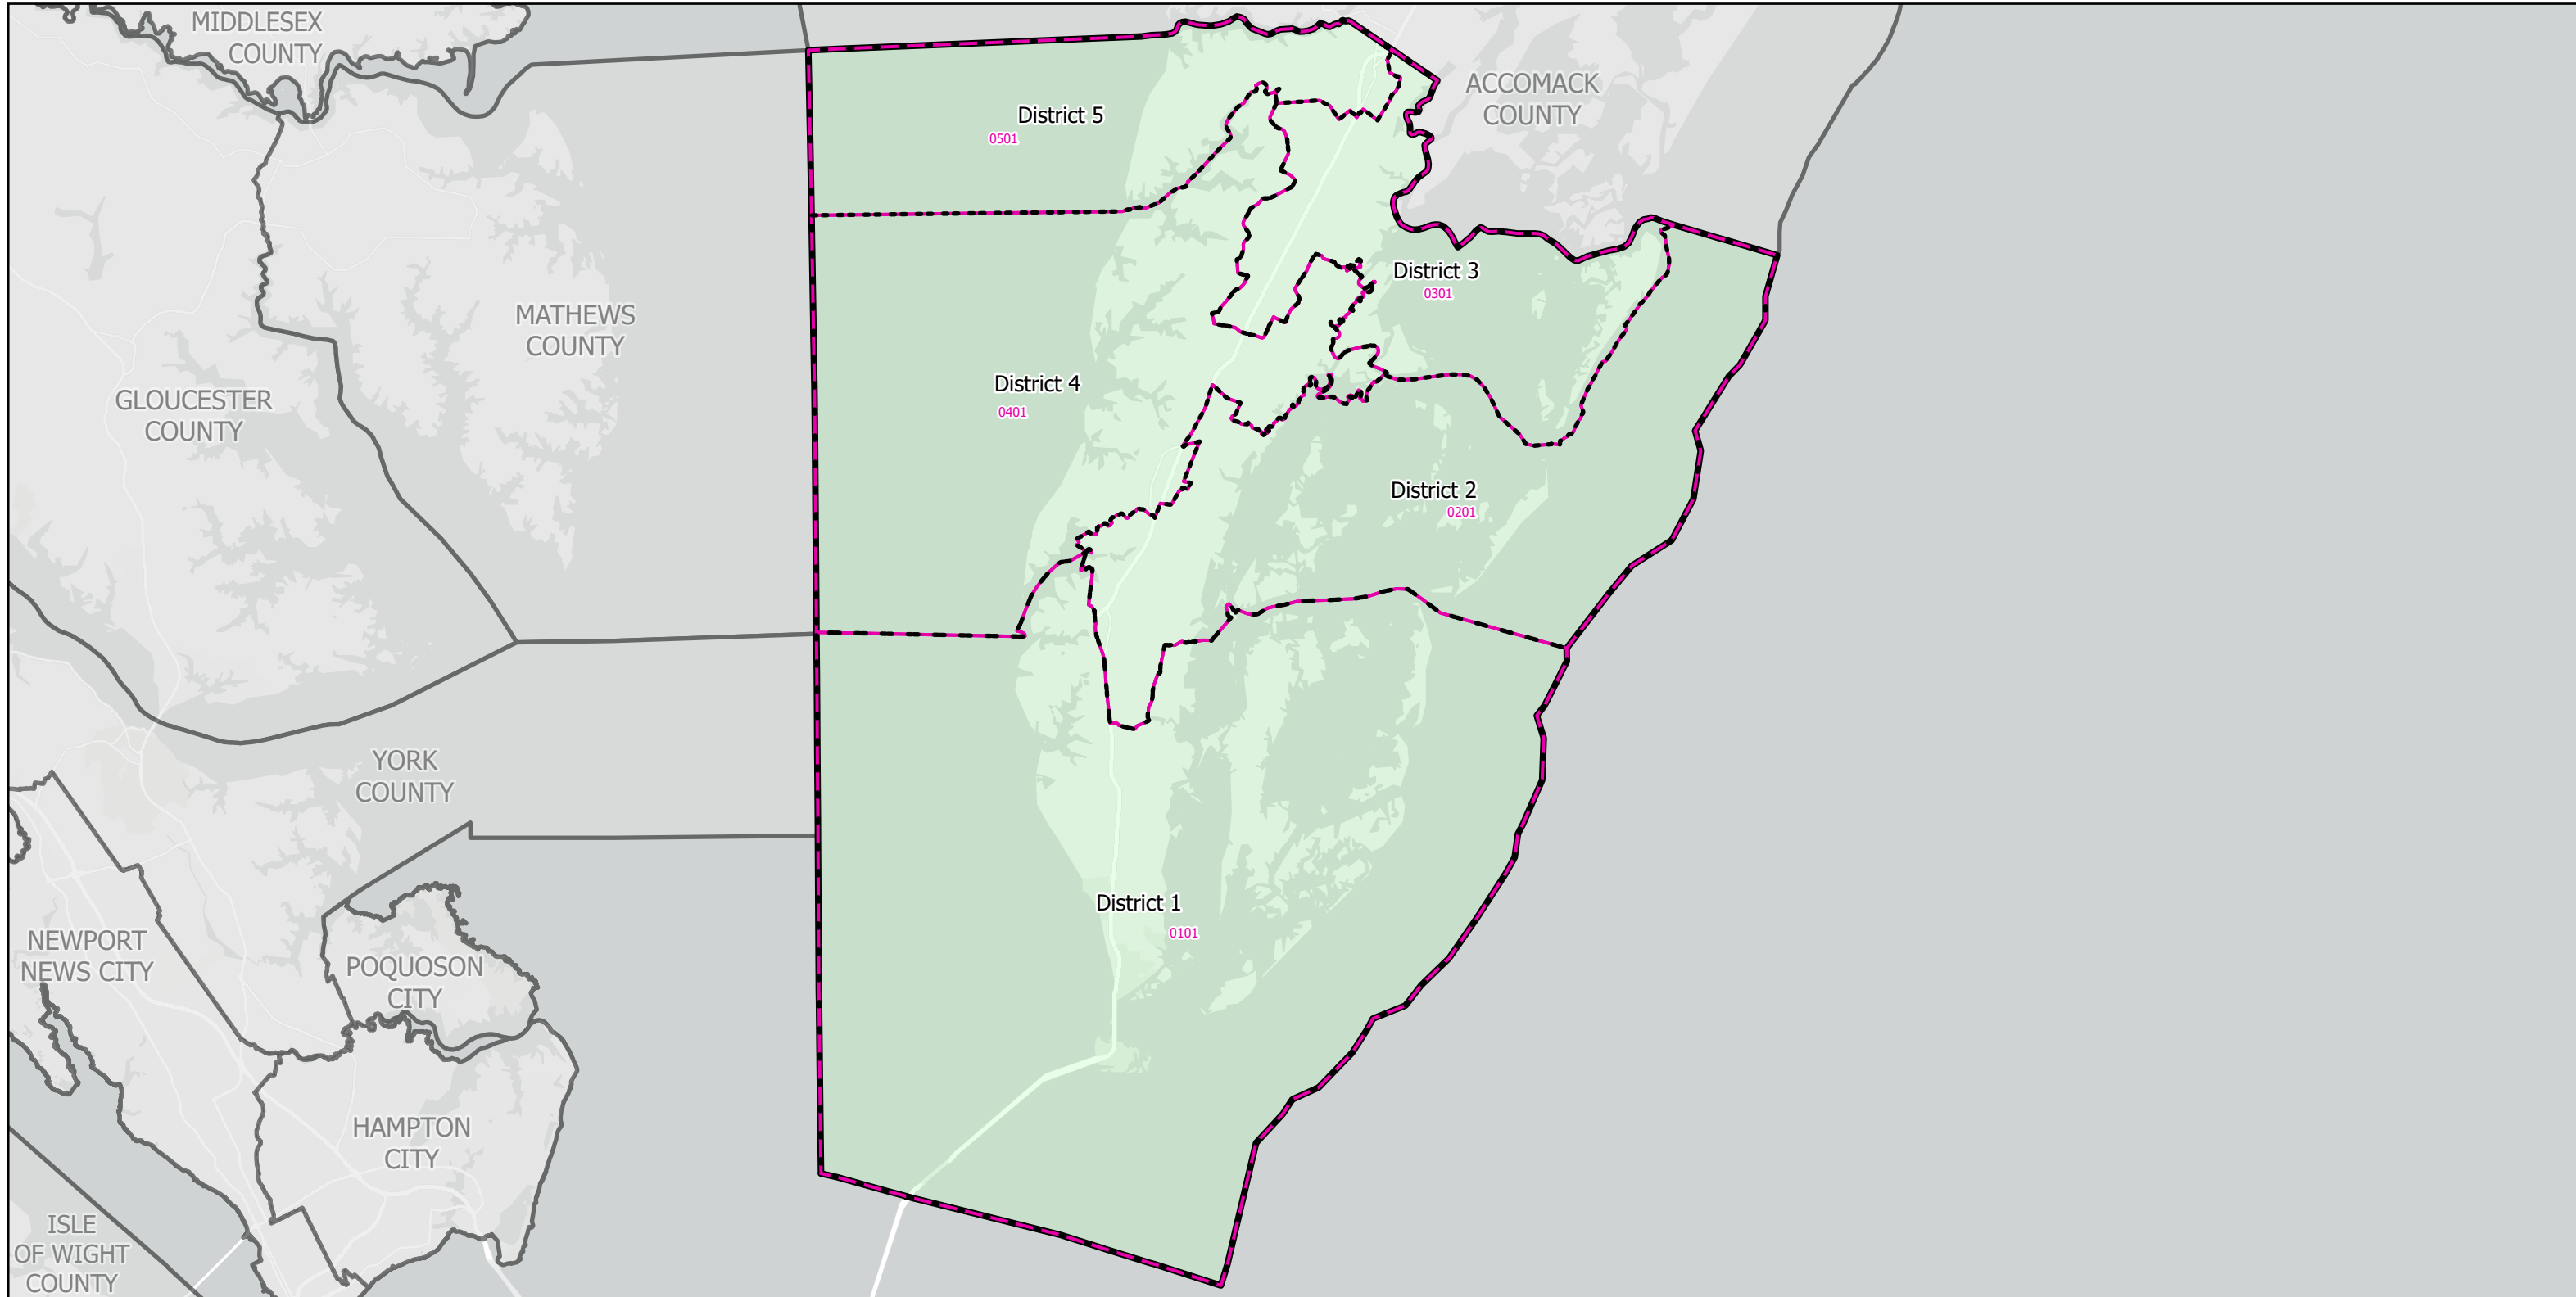

# Election Districts and Precincts

## Northampton County

Created by VA Elect GIS Dept 3/30/2026  
Base layer Sources: Esri, TomTom, Garmin, FAO, NOAA, USGS, © OpenStreetMap contributors, and the GIS User Community