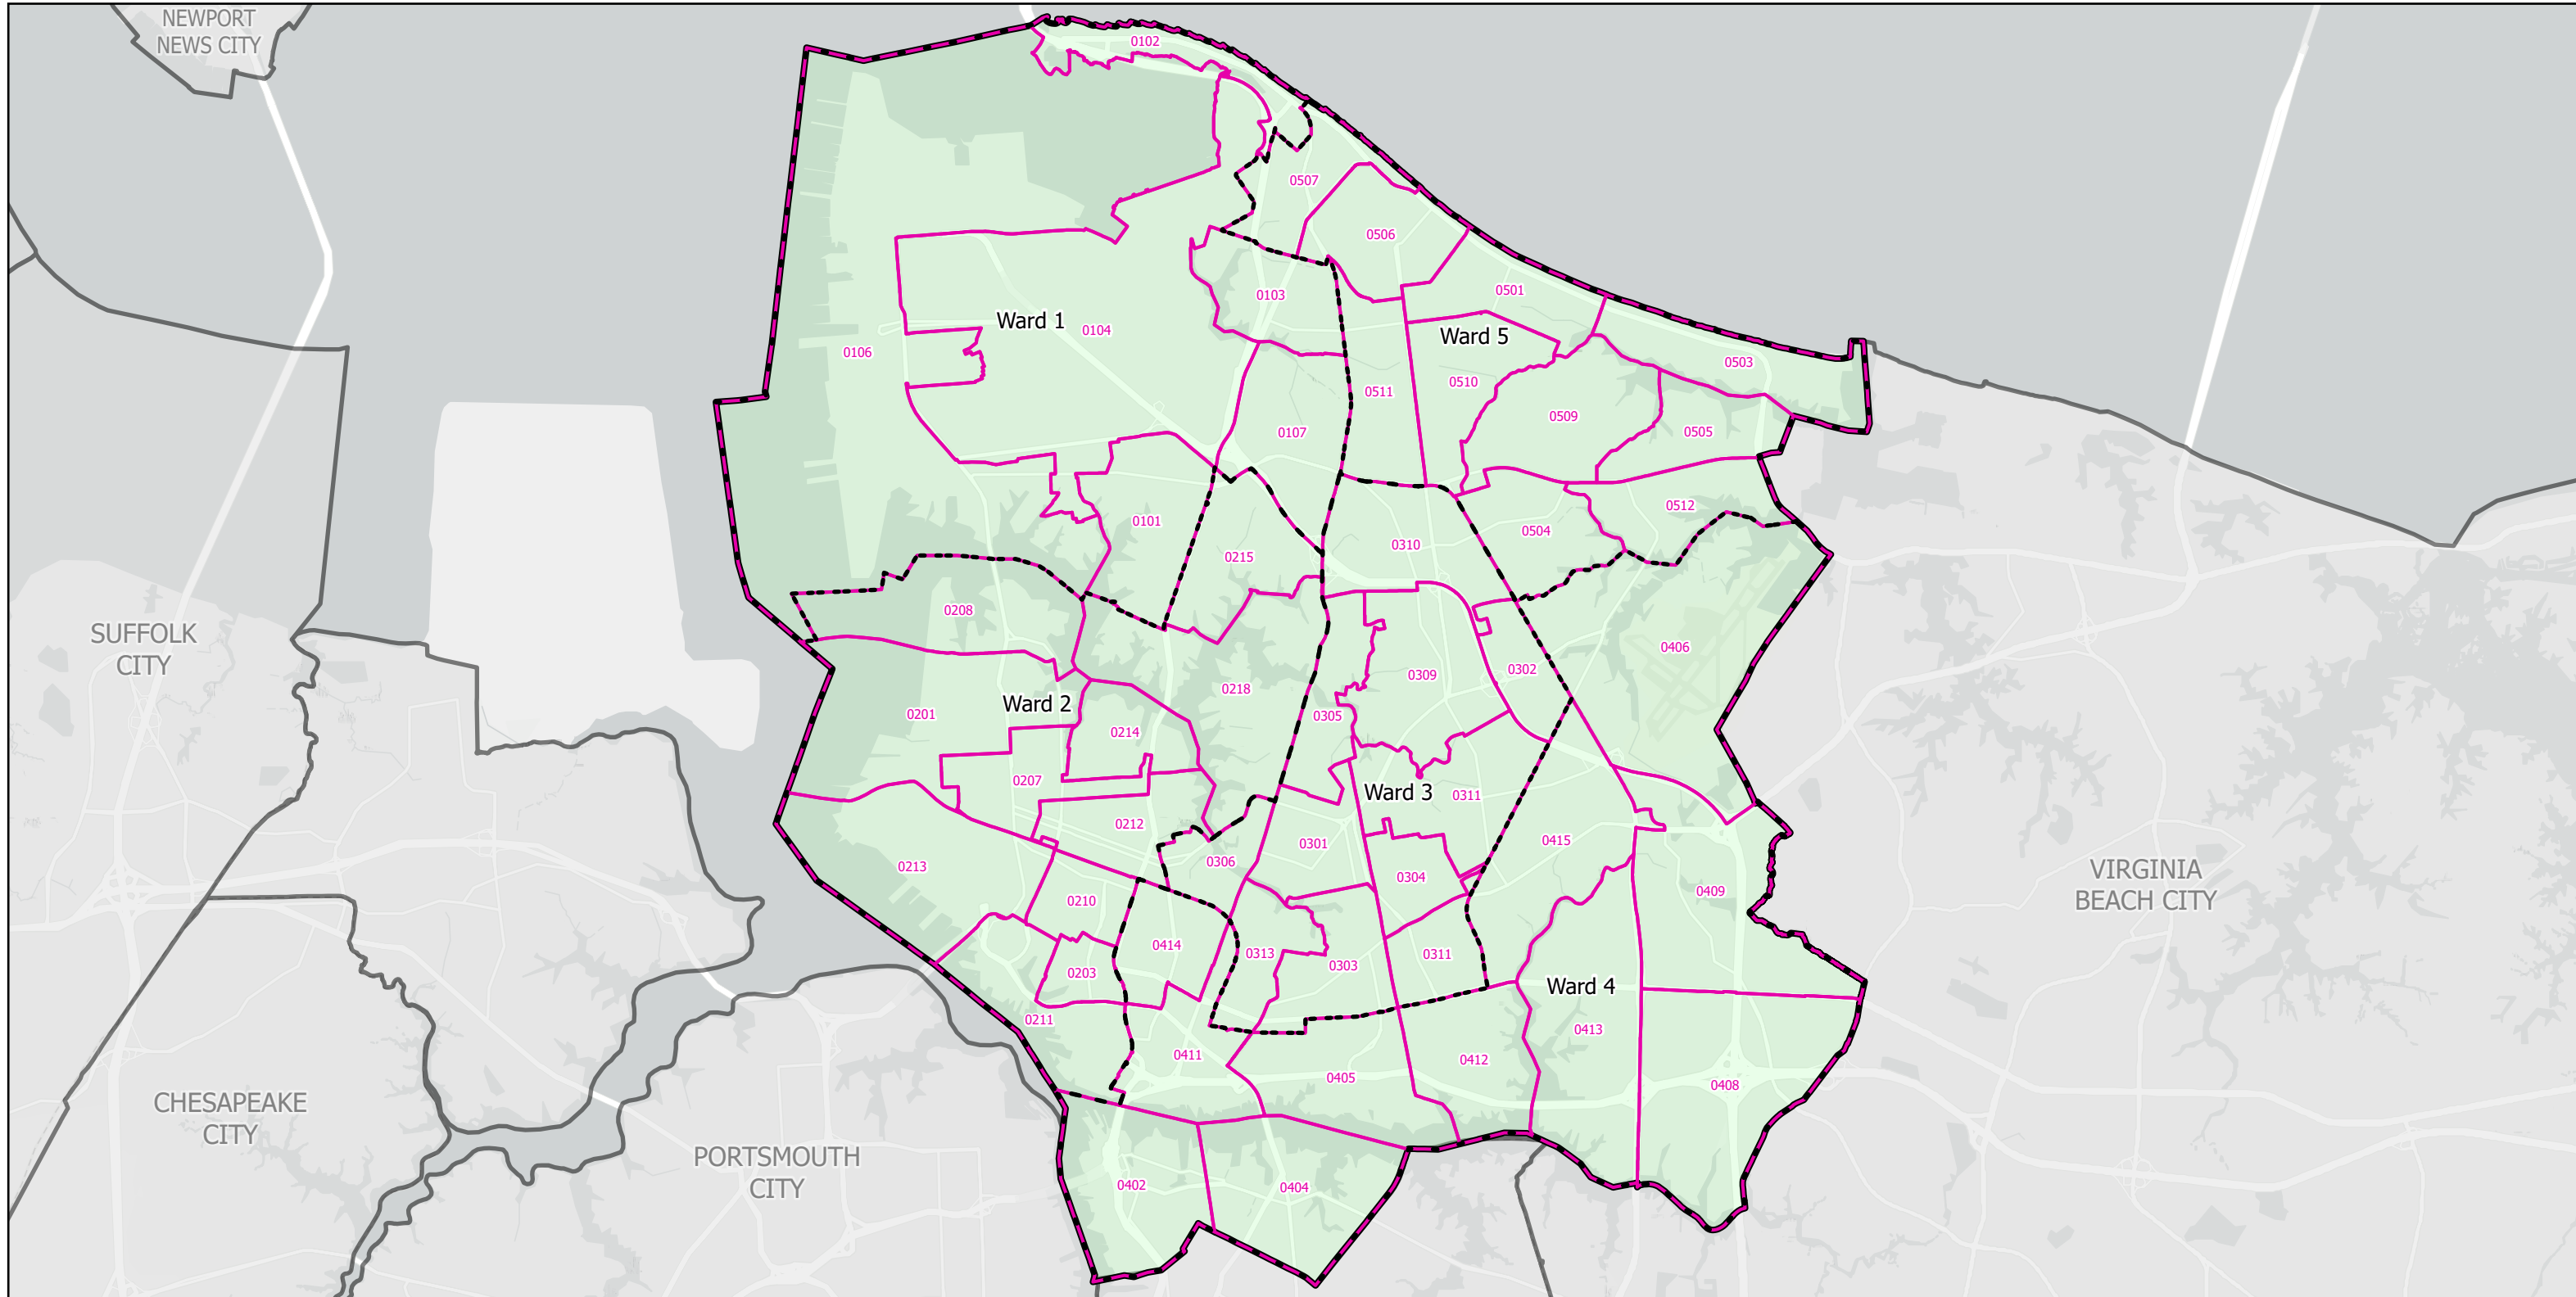

# Election Districts and Precincts

## Norfolk City

Legend:

- Locality
- Election District
- Precinct

N

0 0.5 1 2 Miles

Created by VA Elect GIS Dept 3/30/2026  
Base layer Sources: Esri, TomTom, Garmin, FAO, NOAA, USGS, © OpenStreetMap contributors, and the GIS User Community