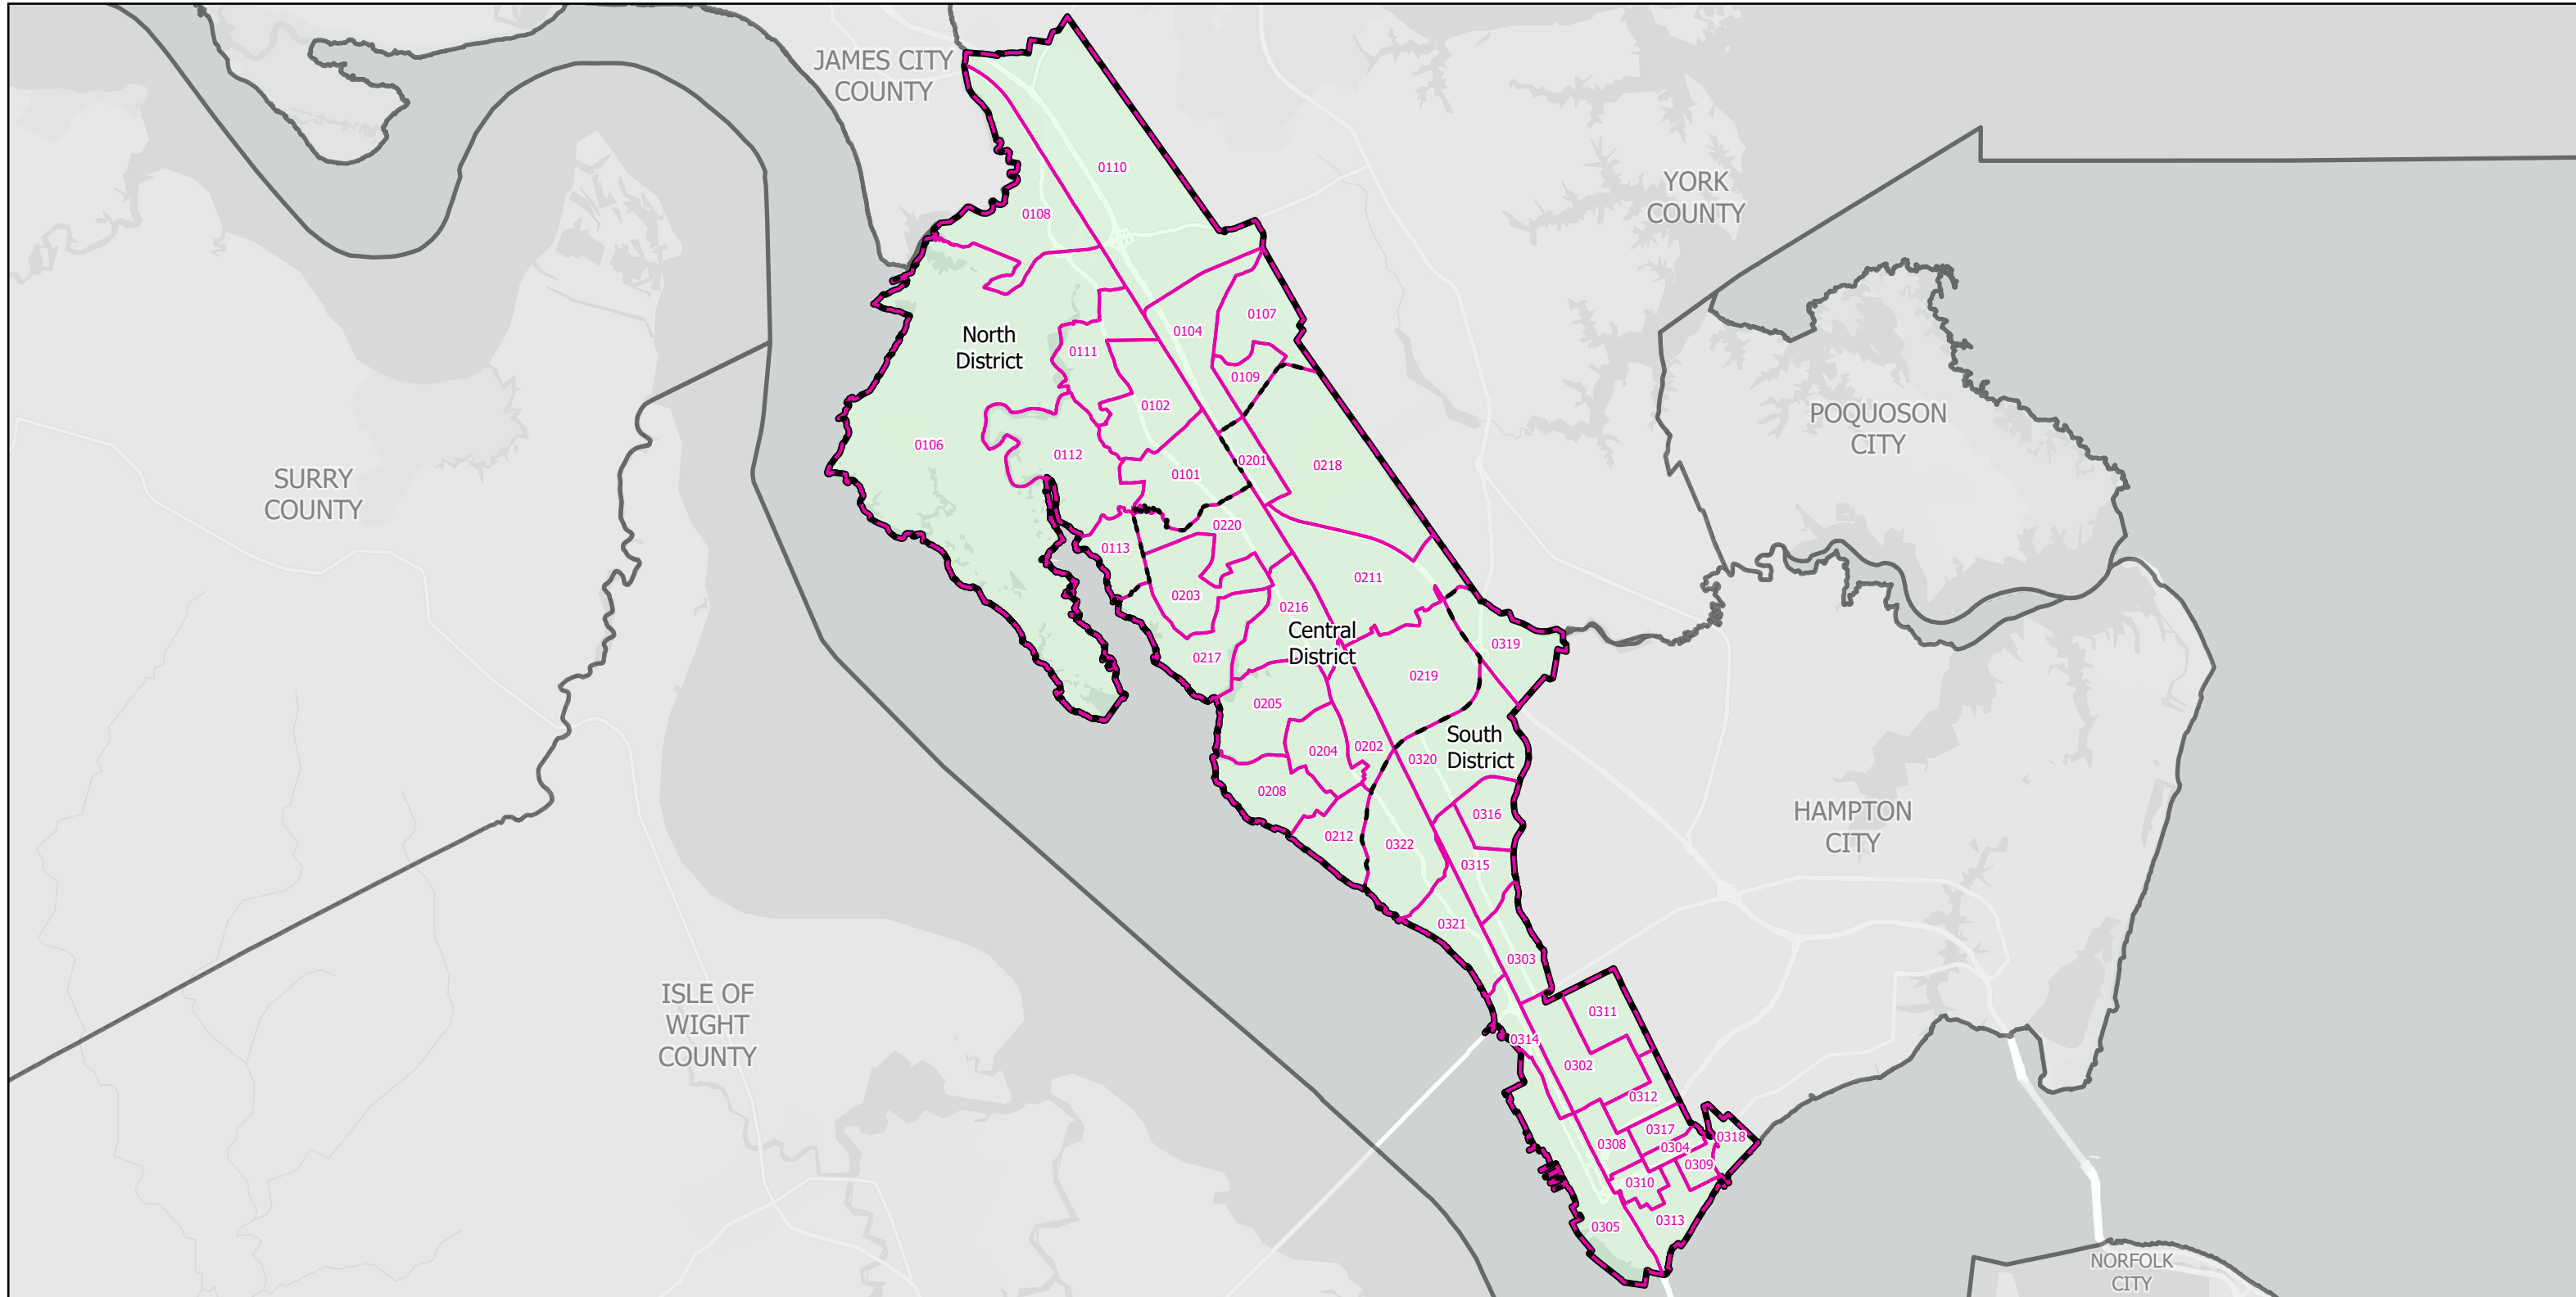

# Election Districts and Precincts

Hampton City Newport News City Poquoson City

- Locality
- Election District
- Precinct

0 1.25 2.5 5 Miles

Created by VA Elect GIS Dept 3/30/2026  
Base layer Sources: Esri, TomTom, Garmin, FAO, NOAA, USGS, © OpenStreetMap contributors, and the GIS User Community